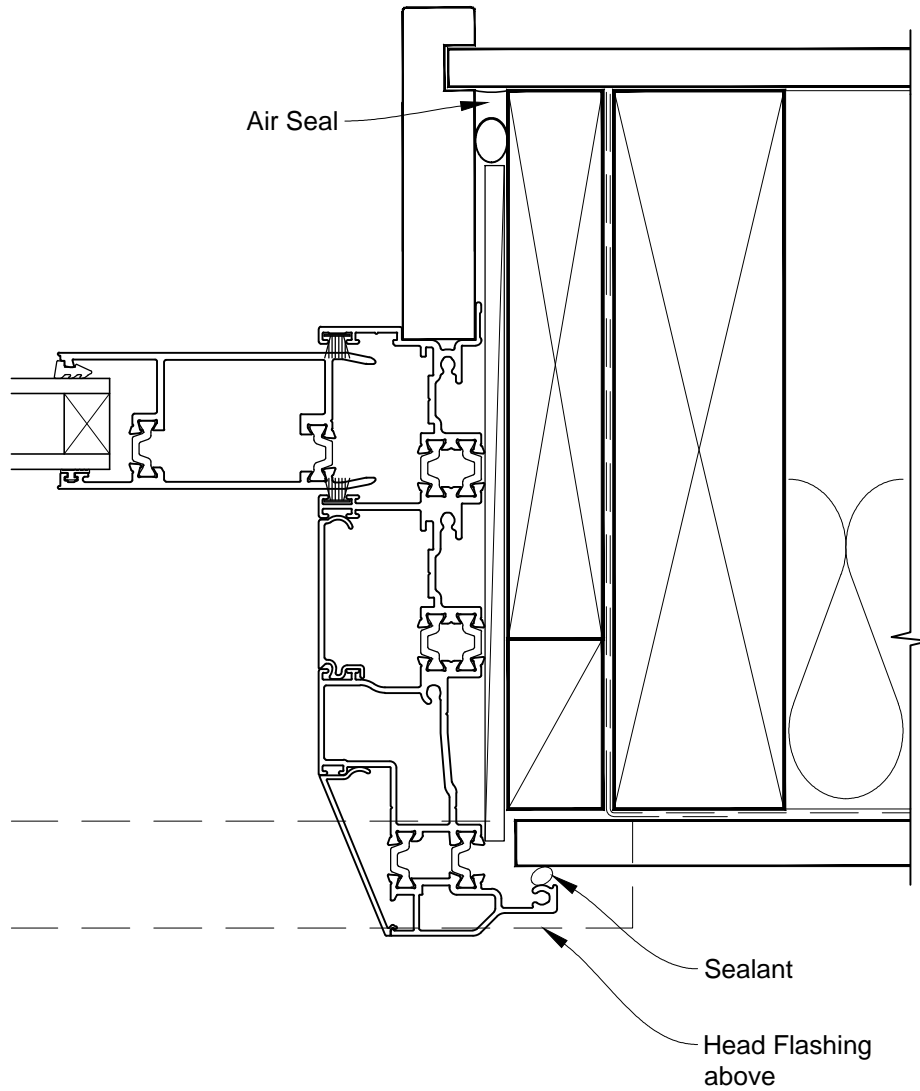

**INSTALLATION DETAIL - ALThERM RESIDENTIAL THERMAL
HEART - MULTISLIDER WINDOW ON FLAT SHEET
DIRECT FIXED CLADDING**

Date: 01.03.14

Scale: 1:2

CAD Ref.: ATMWFS-DJ