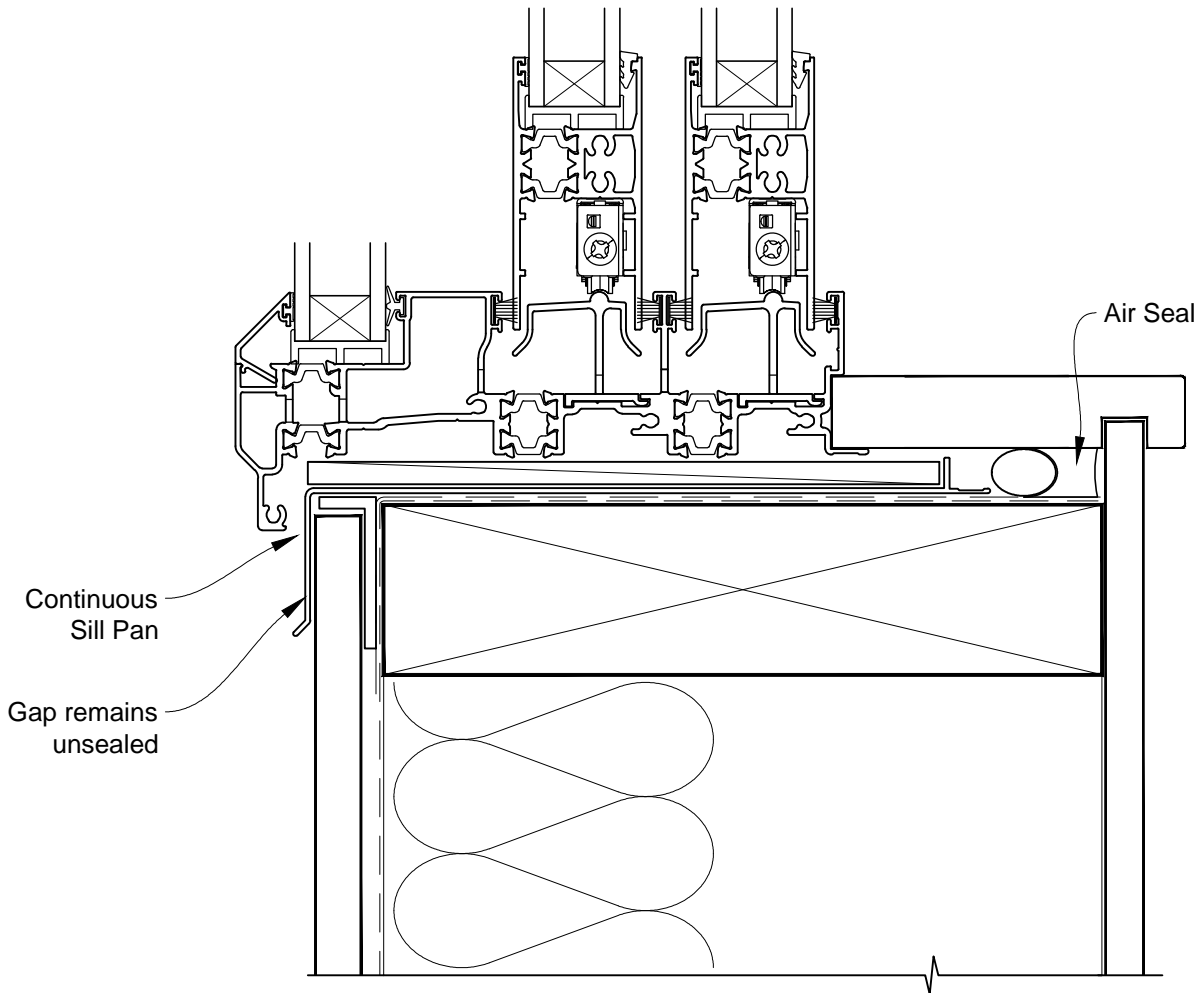

INSTALLATION DETAIL - ALThERM RESIDENTIAL THERMAL HEART - MULTISLIDER WINDOW ON FLAT SHEET DIRECT FIXED CLADDING

Date: 01.03.14

Scale: 1:2

CAD Ref.: ATMWFS-DS