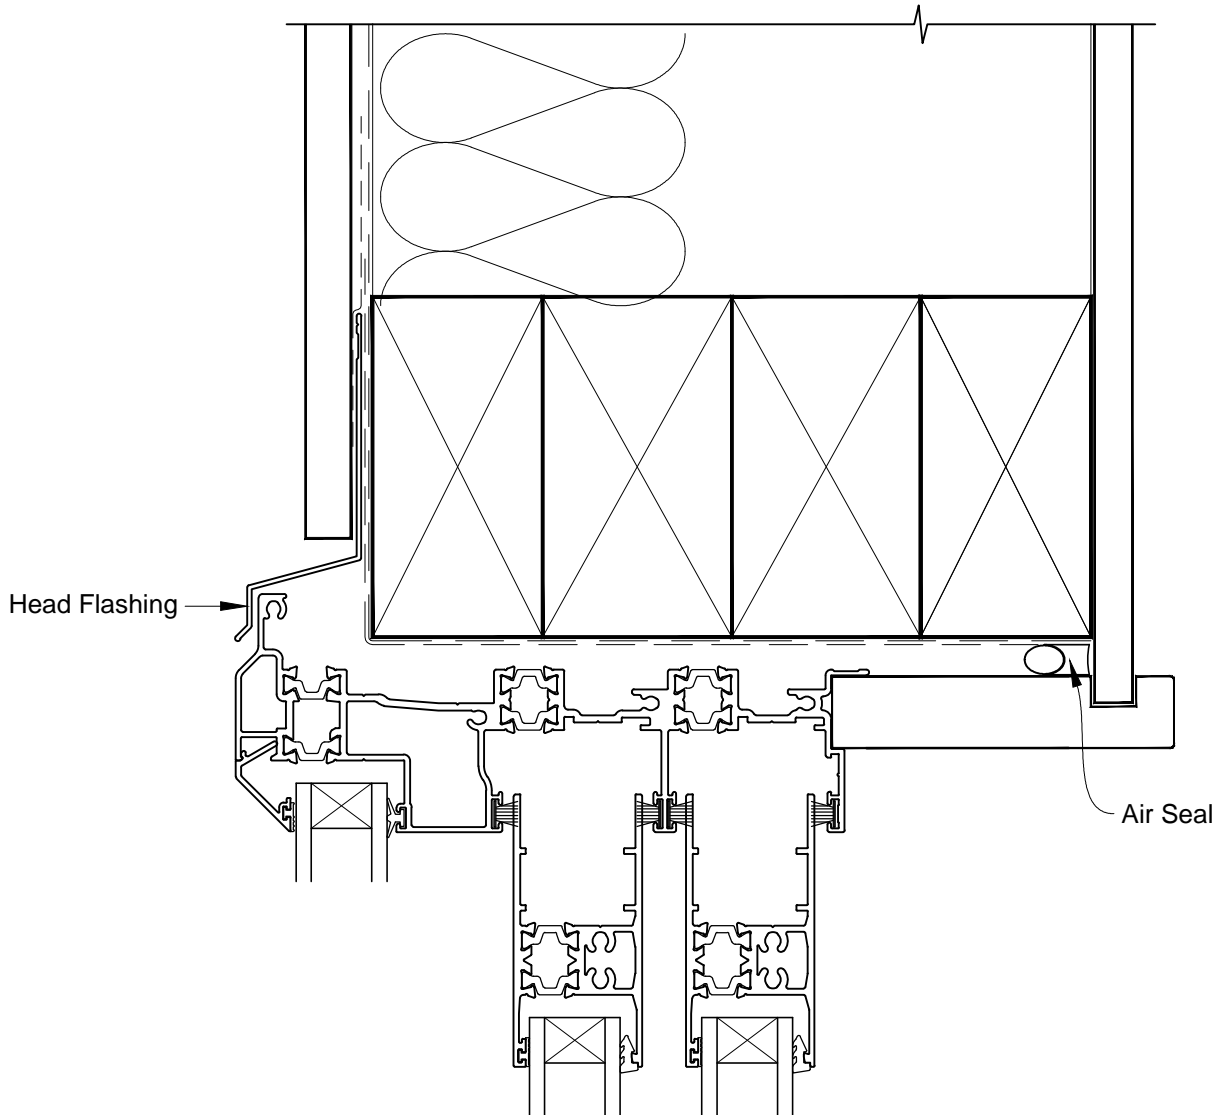

INSTALLATION DETAIL - ALThERM RESIDENTIAL THERMAL HEART - MULTISLIDER WINDOW ON FLAT SHEET CAVITY CONSTRUCTION

Date: 01.03.14

Scale: 1:2

CAD Ref.: ATMWFS-CH

INSTALLATION DETAIL - ALThERM RESIDENTIAL THERMAL HEART - MULTISLIDER WINDOW ON FLAT SHEET CAVITY CONSTRUCTION

Date: 01.03.14

Scale: 1:2

CAD Ref.: ATMWFS-CJ

INSTALLATION DETAIL - ALThERM RESIDENTIAL THERMAL HEART - MULTISLIDER WINDOW ON FLAT SHEET CAVITY CONSTRUCTION

Date: 01.03.14

Scale: 1:2

CAD Ref.: ATMWFS-CS

INSTALLATION DETAIL - ALThERM RESIDENTIAL THERMAL HEART - MULTISLIDER WINDOW ON FLAT SHEET CAVITY CONSTRUCTION

Date: 01.03.14

Scale: 1:2

CAD Ref.: ATMWFS-CS2

**INSTALLATION DETAIL - ALThERM RESIDENTIAL THERMAL
HEART - MULTISLIDER WINDOW ON FLAT SHEET
DIRECT FIXED CLADDING**

Date: 01.03.14

Scale: 1:2

CAD Ref.: ATMWFS-DH