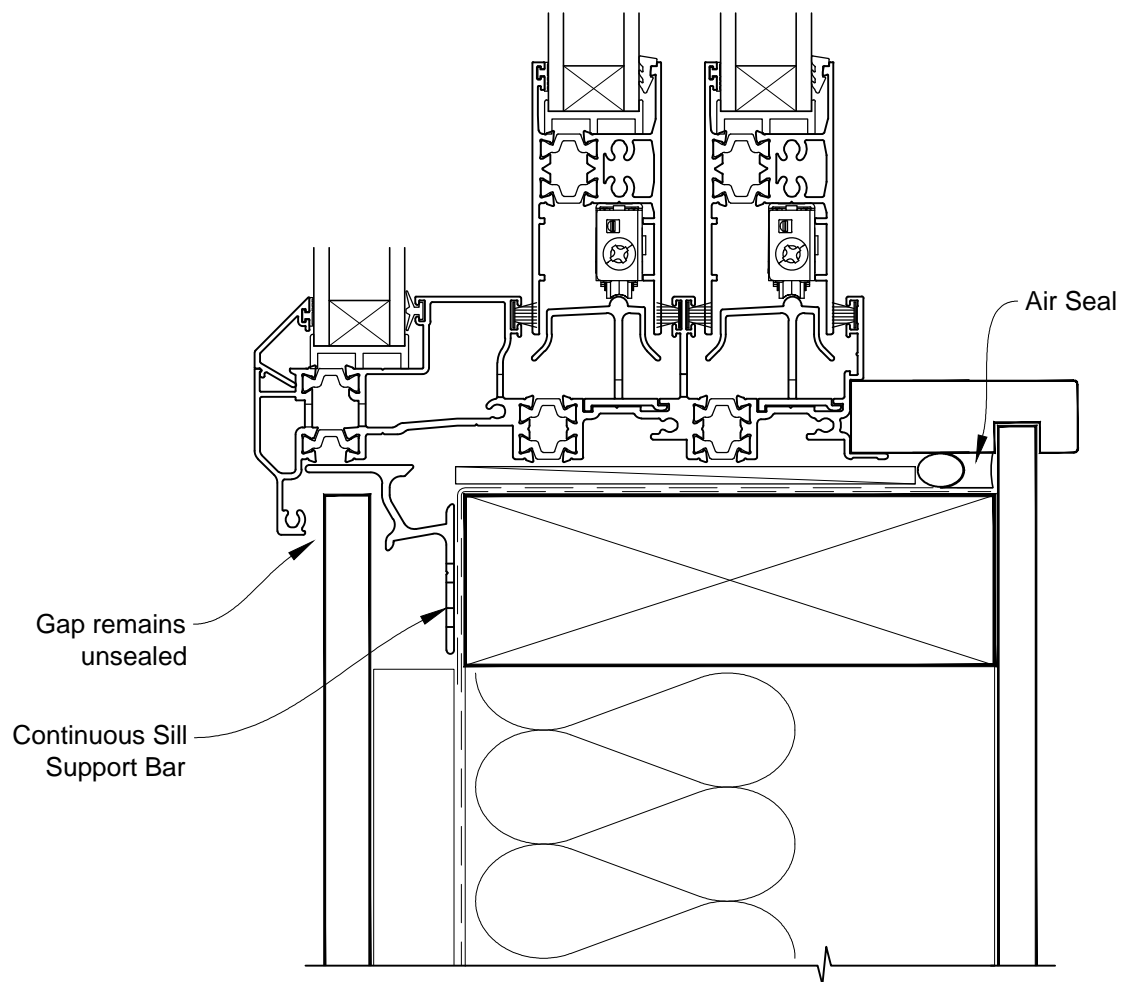

INSTALLATION DETAIL - ALThERM RESIDENTIAL THERMAL HEART - MULTISLIDER WINDOW ON FLAT SHEET CAVITY CONSTRUCTION

Date: 01.03.14

Scale: 1:2

CAD Ref.: ATMWFS-CH

INSTALLATION DETAIL - ALThERM RESIDENTIAL THERMAL HEART - MULTISLIDER WINDOW ON FLAT SHEET CAVITY CONSTRUCTION

Date: 01.03.14

Scale: 1:2

CAD Ref.: ATMWFS-CJ

INSTALLATION DETAIL - ALThERM RESIDENTIAL THERMAL HEART - MULTISLIDER WINDOW ON FLAT SHEET CAVITY CONSTRUCTION

Date: 01.03.14

Scale: 1:2

CAD Ref.: ATMWFS-CS

INSTALLATION DETAIL - ALThERM RESIDENTIAL THERMAL HEART - MULTISLIDER WINDOW ON FLAT SHEET CAVITY CONSTRUCTION