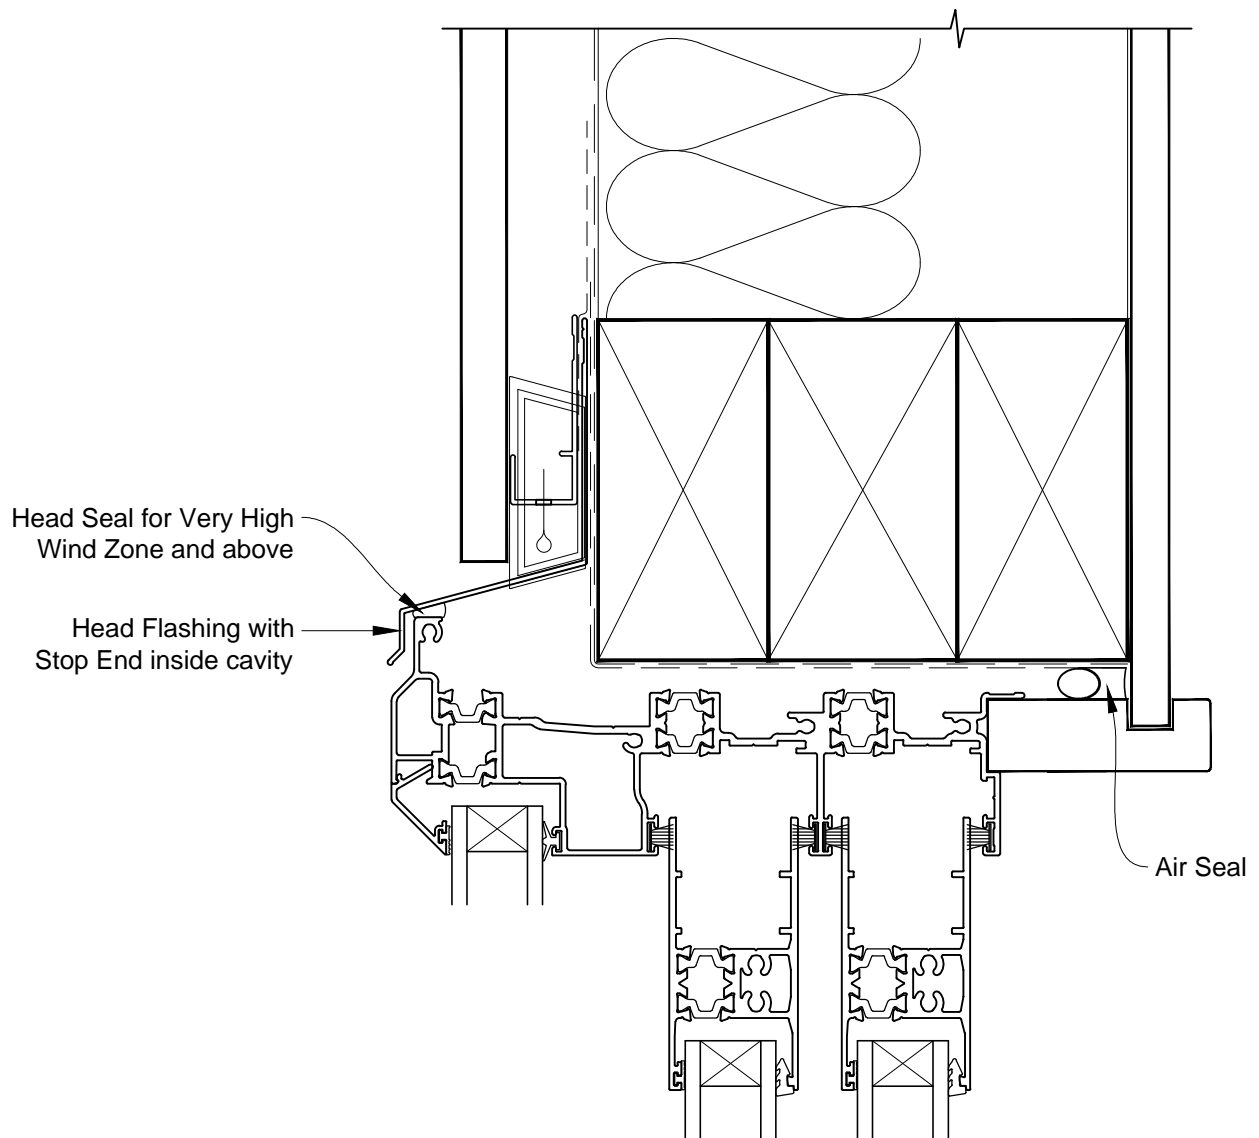

INSTALLATION DETAIL - ALThERM RESIDENTIAL THERMAL HEART - MULTISLIDER WINDOW ON FLAT SHEET CAVITY CONSTRUCTION

Date: 01.03.14

Scale: 1:2

CAD Ref.: ATMWFS-CH

INSTALLATION DETAIL - ALThERM RESIDENTIAL THERMAL HEART - MULTISLIDER WINDOW ON FLAT SHEET CAVITY CONSTRUCTION

Date: 01.03.14

Scale: 1:2

CAD Ref.: ATMWFS-CJ

INSTALLATION DETAIL - ALThERM RESIDENTIAL THERMAL HEART - MULTISLIDER WINDOW ON FLAT SHEET CAVITY CONSTRUCTION

Date: 01.03.14

Scale: 1:2

CAD Ref.: ATMWFS-CS

INSTALLATION DETAIL - ALThERM RESIDENTIAL THERMAL HEART - MULTISLIDER WINDOW ON FLAT SHEET CAVITY CONSTRUCTION