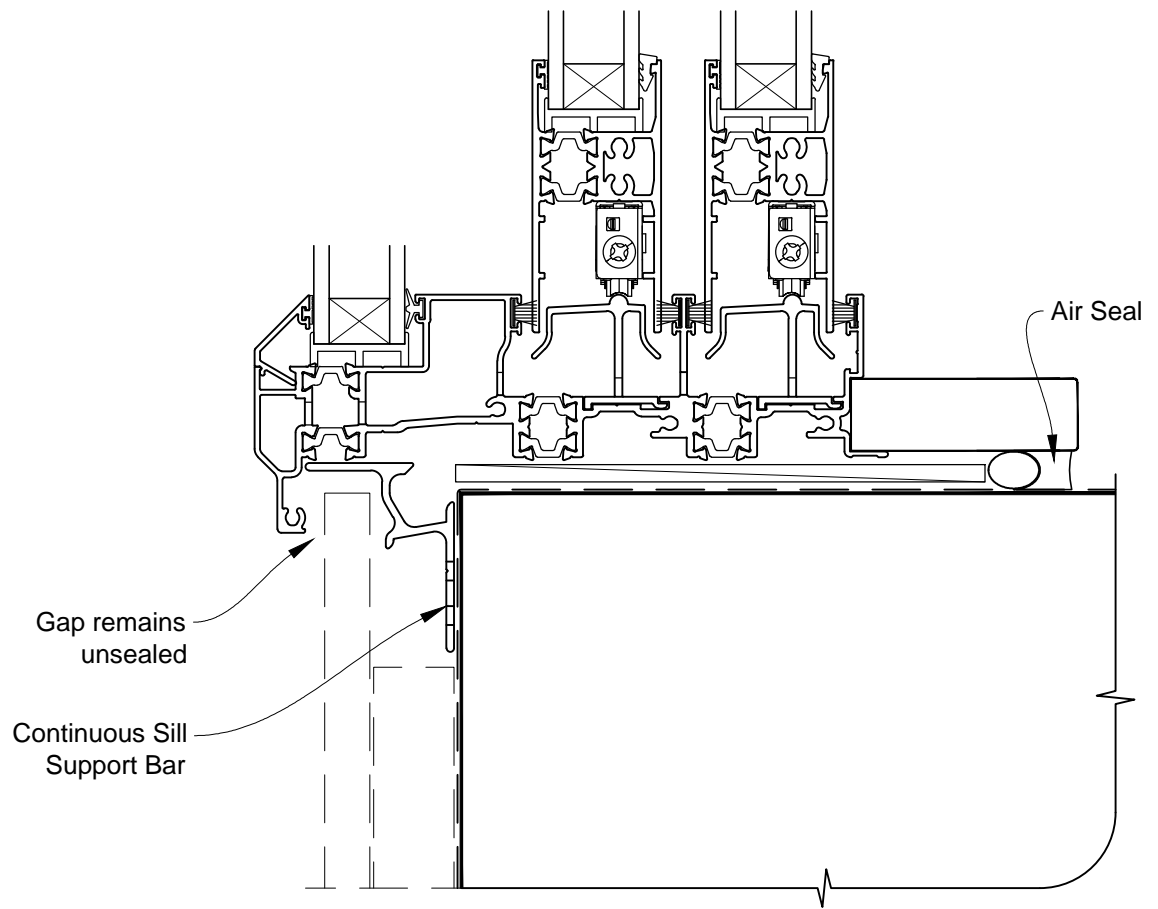

INSTALLATION DETAIL - ALThERM RESIDENTIAL THERMAL HEART - MULTISLIDER WINDOW ON FLAT SHEET CAVITY CONSTRUCTION

Date: 01.03.14

Scale: 1:2

CAD Ref.: ATMWFS-CS2