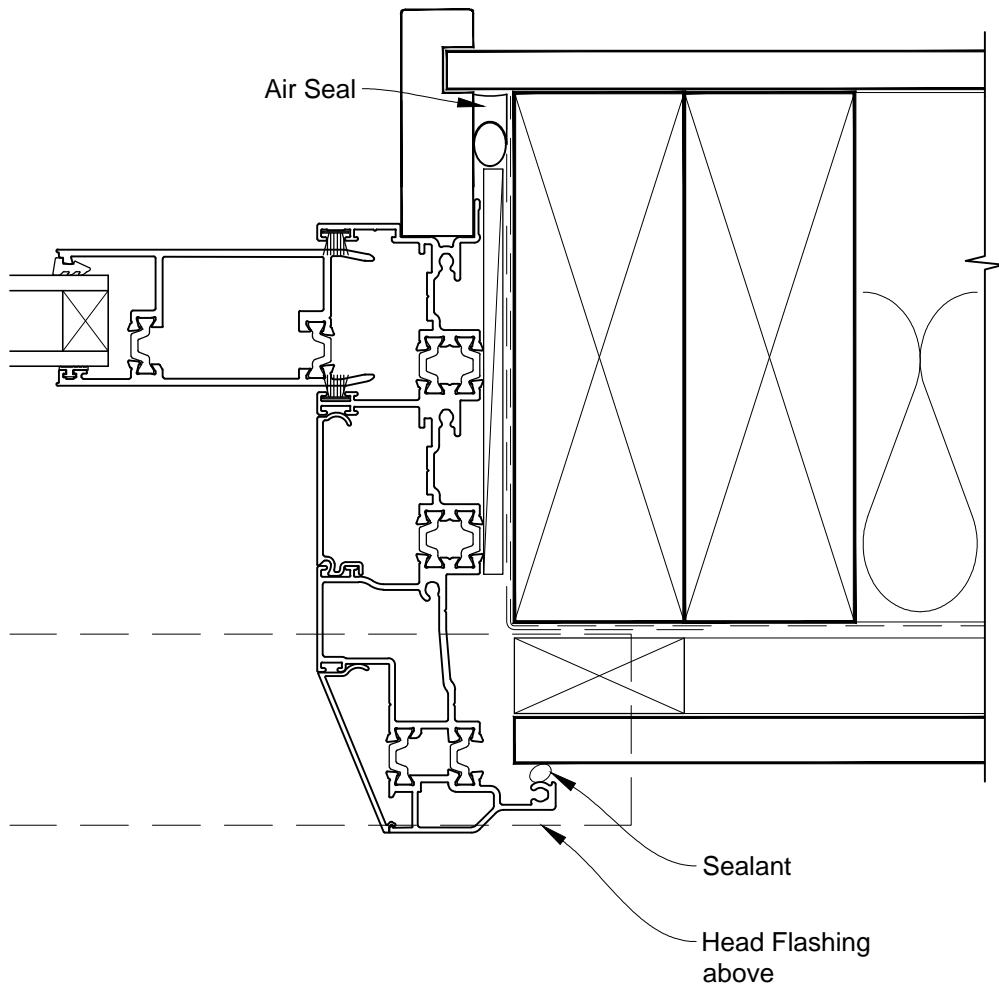

INSTALLATION DETAIL - ALThERM RESIDENTIAL THERMAL HEART - MULTISLIDER WINDOW ON FLAT SHEET CAVITY CONSTRUCTION

Date: 01.03.14

Scale: 1:2

CAD Ref.: ATMWFS-CH

INSTALLATION DETAIL - ALThERM RESIDENTIAL THERMAL HEART - MULTISLIDER WINDOW ON FLAT SHEET CAVITY CONSTRUCTION

Date: 01.03.14

Scale: 1:2

CAD Ref.: ATMWFS-CJ

INSTALLATION DETAIL - ALThERM RESIDENTIAL THERMAL HEART - MULTISLIDER WINDOW ON FLAT SHEET CAVITY CONSTRUCTION

Date: 01.03.14

Scale: 1:2

CAD Ref.: ATMWFS-CS

INSTALLATION DETAIL - ALThERM RESIDENTIAL THERMAL HEART - MULTISLIDER WINDOW ON FLAT SHEET CAVITY CONSTRUCTION