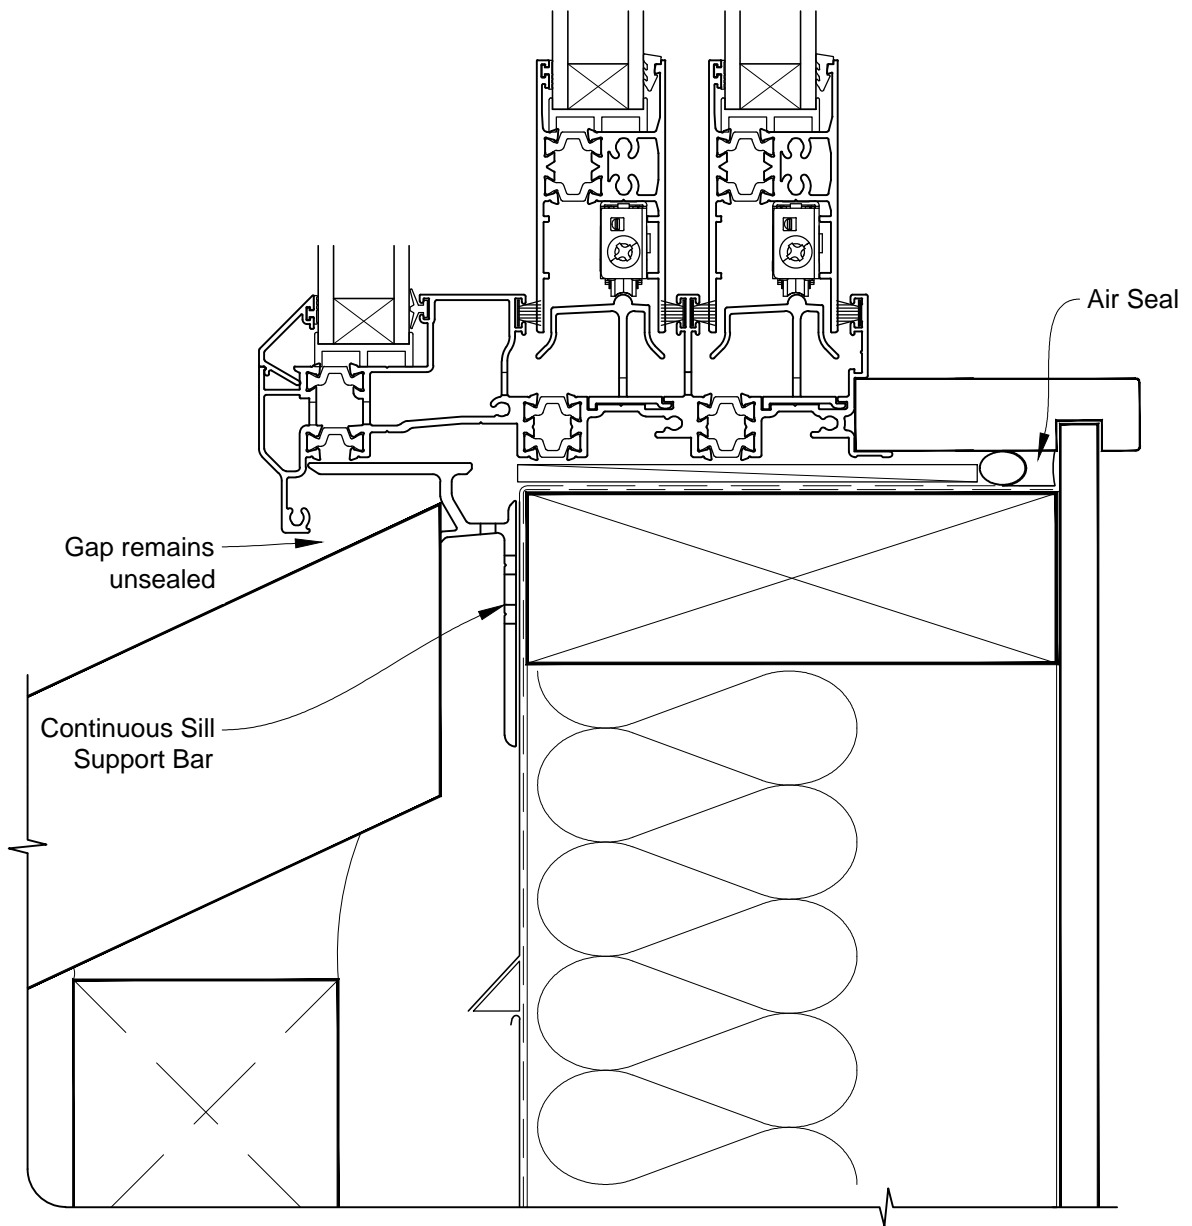

INSTALLATION DETAIL - ALTherm RESIDENTIAL THERMAL HEART - MULTISLIDER WINDOW ON BRICK VENEER CAVITY CONSTRUCTION

Date: 01.03.14

Scale: 1:2

CAD Ref.: ATMWBV-CS