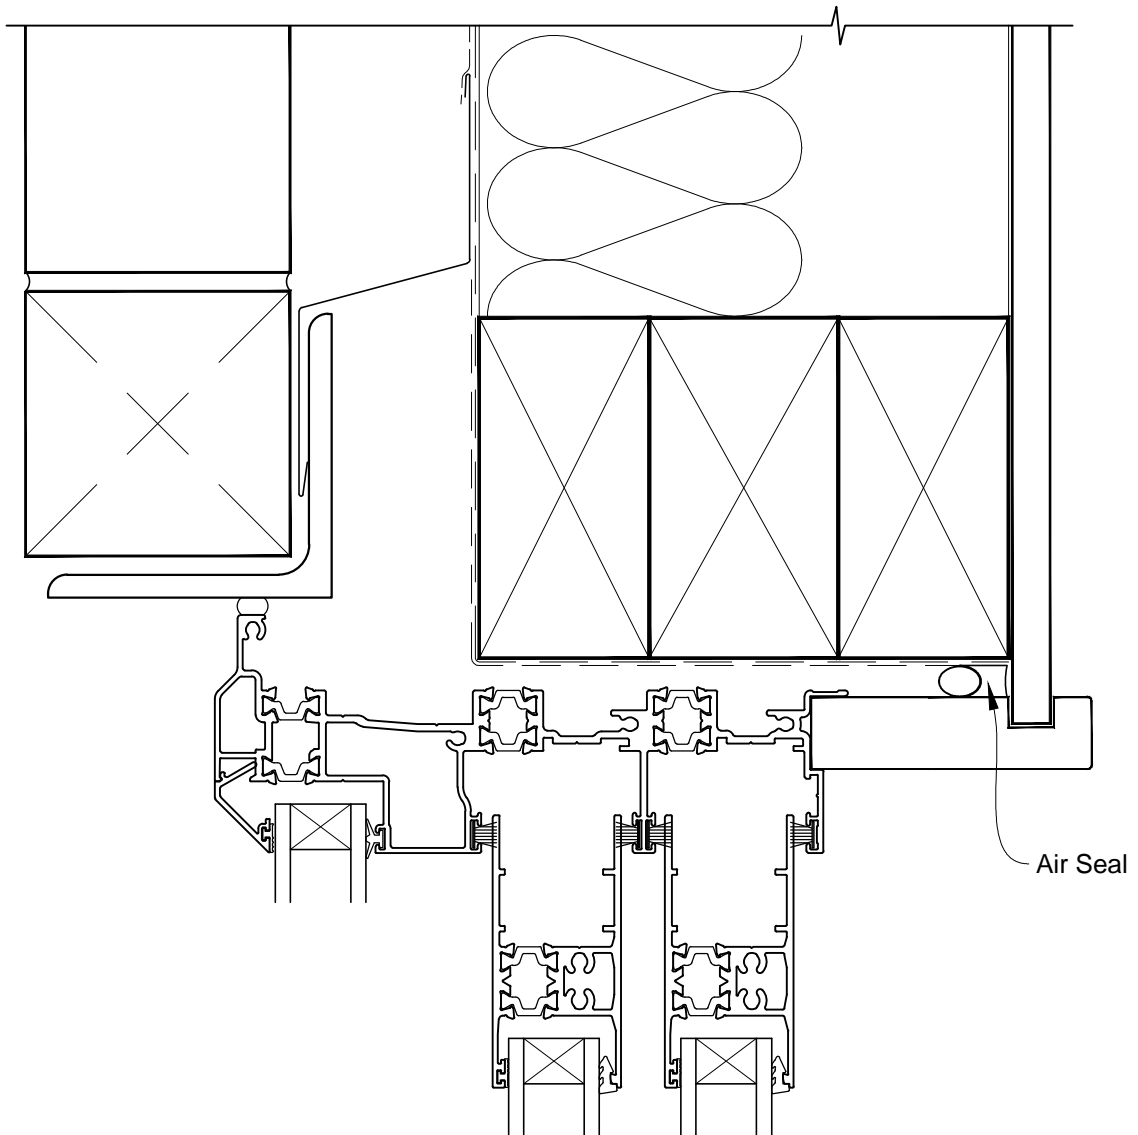

# INSTALLATION DETAIL - ALThERM RESIDENTIAL THERMAL HEART - MULTISLIDER WINDOW ON BRICK VENEER CAVITY CONSTRUCTION

Date: 01.03.14

Scale: 1:2

CAD Ref.: ATMWBV-CH

**INSTALLATION DETAIL - ALTherm RESIDENTIAL THERMAL  
HEART - MULTISLIDER WINDOW ON BRICK VENEER  
CAVITY CONSTRUCTION**

Date: 01.03.14

Scale: 1:2

CAD Ref.: ATMWBV-CJ