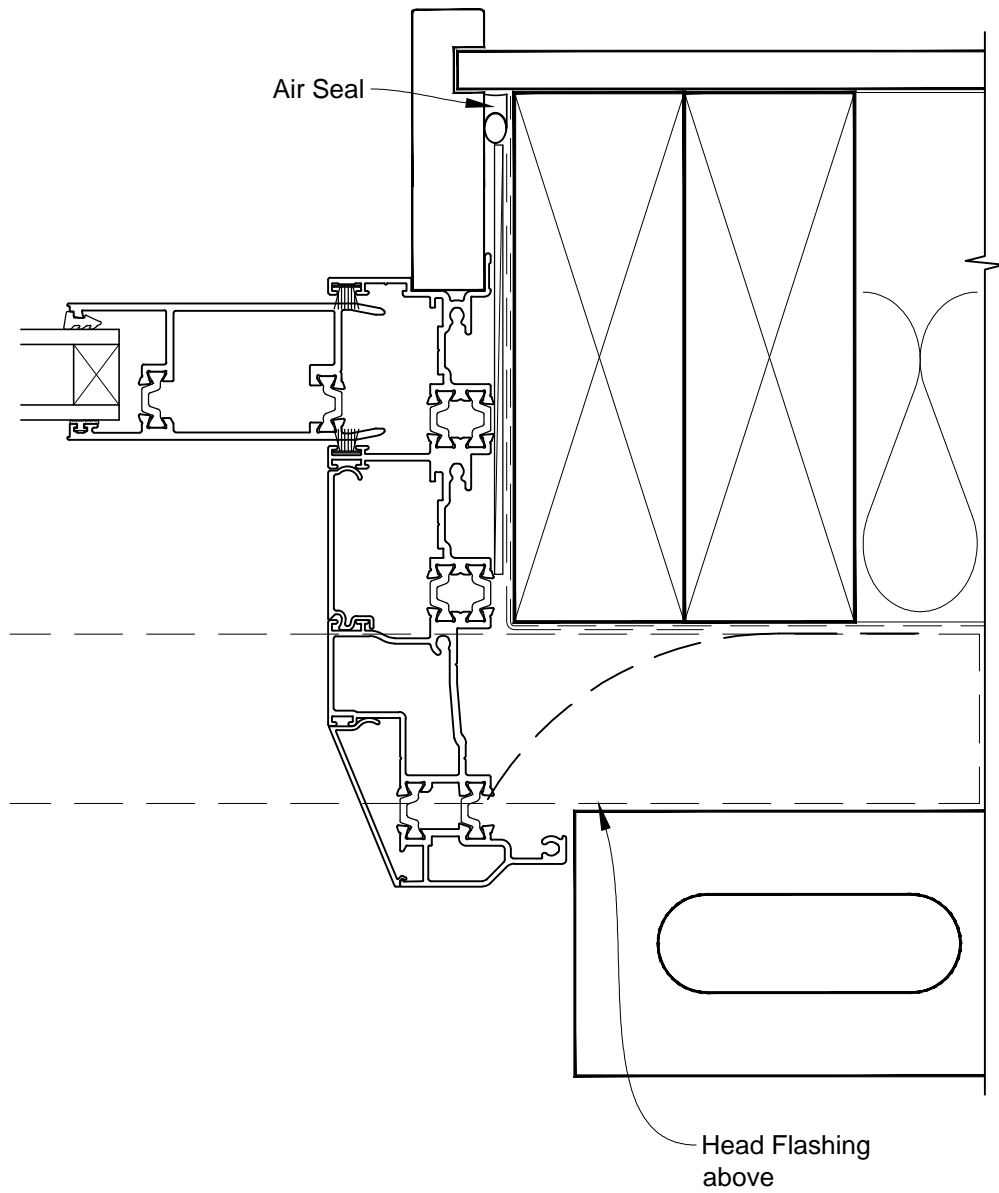

# INSTALLATION DETAIL - ALThERM RESIDENTIAL THERMAL HEART - MULTISLIDER WINDOW ON BRICK VENEER CAVITY CONSTRUCTION

Date: 01.03.14

Scale: 1:2

CAD Ref.: ATMWBV-CH

**INSTALLATION DETAIL - ALTherm RESIDENTIAL THERMAL  
HEART - MULTISLIDER WINDOW ON BRICK VENEER  
CAVITY CONSTRUCTION**

Date: 01.03.14

Scale: 1:2

CAD Ref.: ATMWBV-CJ