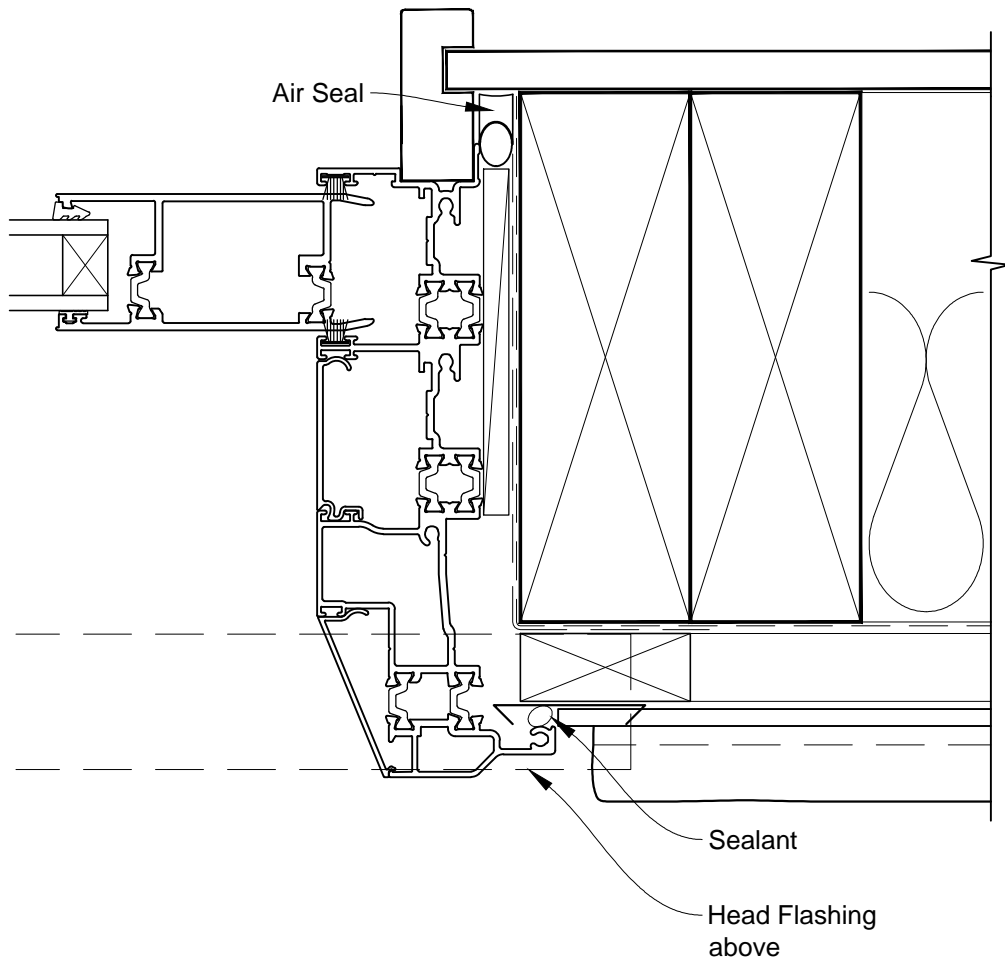

INSTALLATION DETAIL - ALThERM RESIDENTIAL THERMAL HEART - MULTISLIDER DOOR ON STUCCO CAVITY CONSTRUCTION

Date: 01.03.14

Scale: 1:2

CAD Ref.: ATMDST-CH

**INSTALLATION DETAIL - ALThERM RESIDENTIAL THERMAL
HEART - MULTISLIDER DOOR ON STUCCO
CAVITY CONSTRUCTION**

Date: 01.03.14

Scale: 1:2

CAD Ref.: ATMDST-CJ

**INSTALLATION DETAIL - ALThERM RESIDENTIAL THERMAL
HEART - MULTISLIDER DOOR ON STUCCO
CAVITY CONSTRUCTION**

Date: 01.03.14

Scale: 1:2

CAD Ref.: ATMDST-CS