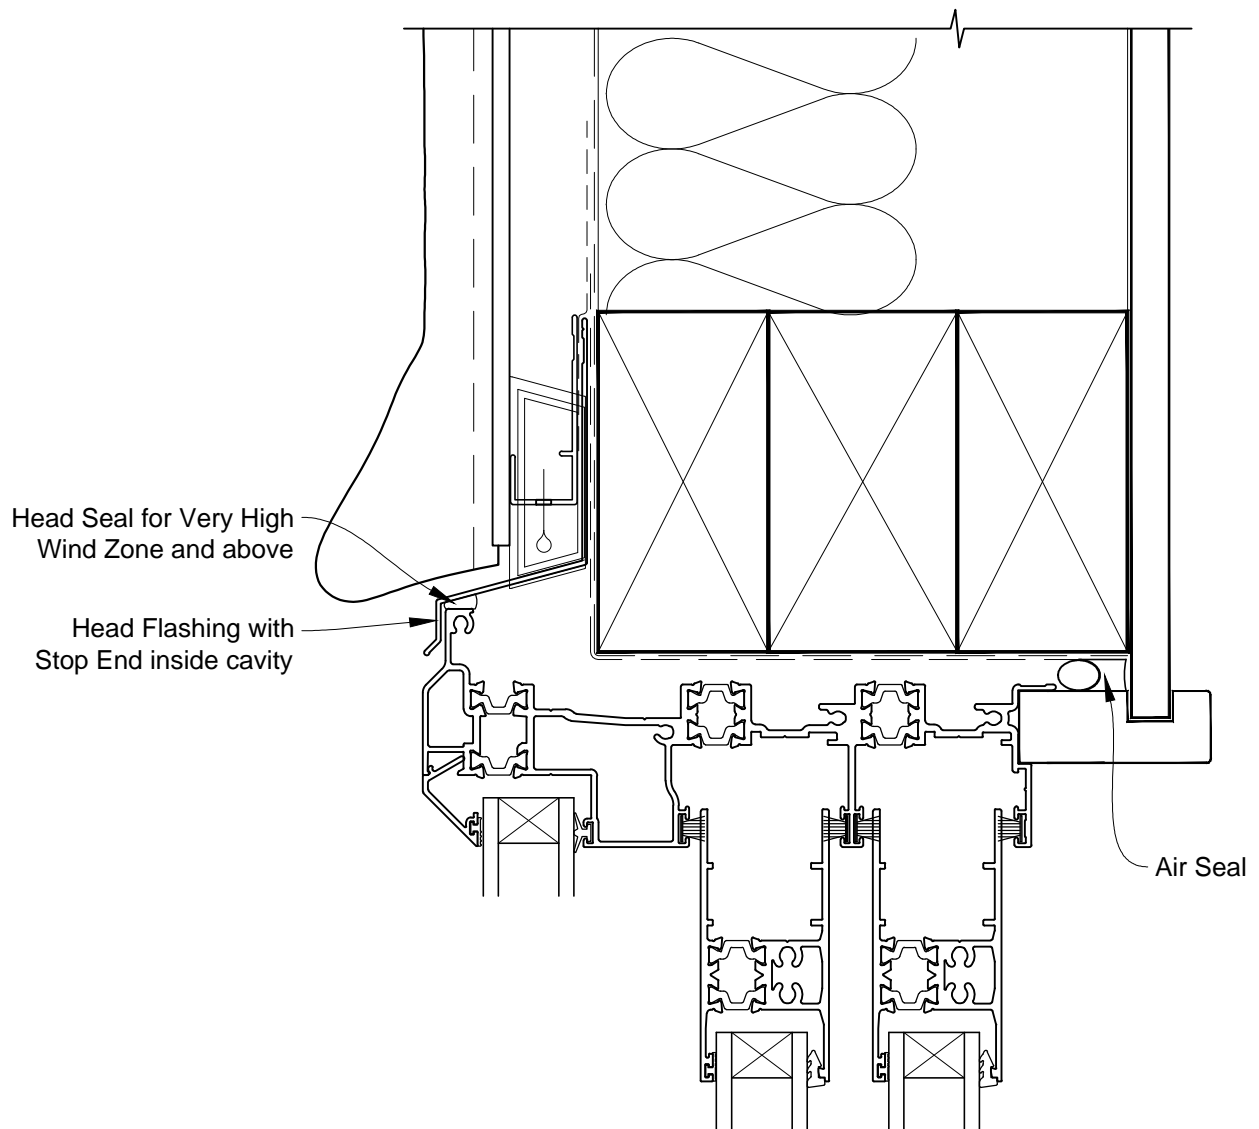

INSTALLATION DETAIL - ALThERM RESIDENTIAL THERMAL HEART - MULTISLIDER DOOR ON STUCCO CAVITY CONSTRUCTION

Date: 01.03.14

Scale: 1:2

CAD Ref.: ATMDST-CH

**INSTALLATION DETAIL - ALThERM RESIDENTIAL THERMAL
HEART - MULTISLIDER DOOR ON STUCCO
CAVITY CONSTRUCTION**

Date: 01.03.14

Scale: 1:2

CAD Ref.: ATMDST-CJ

**INSTALLATION DETAIL - ALThERM RESIDENTIAL THERMAL
HEART - MULTISLIDER DOOR ON STUCCO
CAVITY CONSTRUCTION**

Date: 01.03.14

Scale: 1:2

CAD Ref.: ATMDST-CS