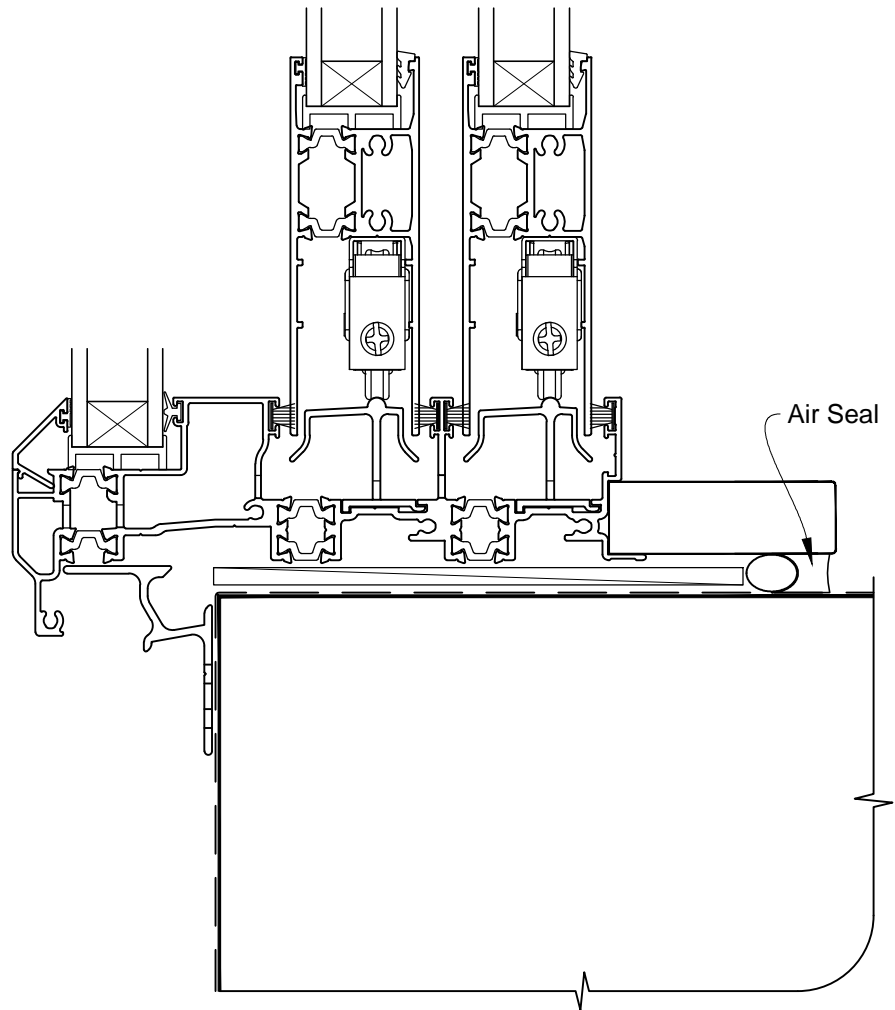

Date: 01.03.14

Scale: 1:2

CAD Ref.: ATMDNC-CJ

**INSTALLATION DETAIL - ALThERM RESIDENTIAL THERMAL
HEART - MULTISLIDER DOOR ON NO CLADDING
CAVITY CONSTRUCTION**

Date: 01.03.14

Scale: 1:2

CAD Ref.: ATMDNC-CS

**INSTALLATION DETAIL - ALThERM RESIDENTIAL THERMAL
HEART - MULTISLIDER DOOR ON NO CLADDING
DIRECT FIXED CLADDING**