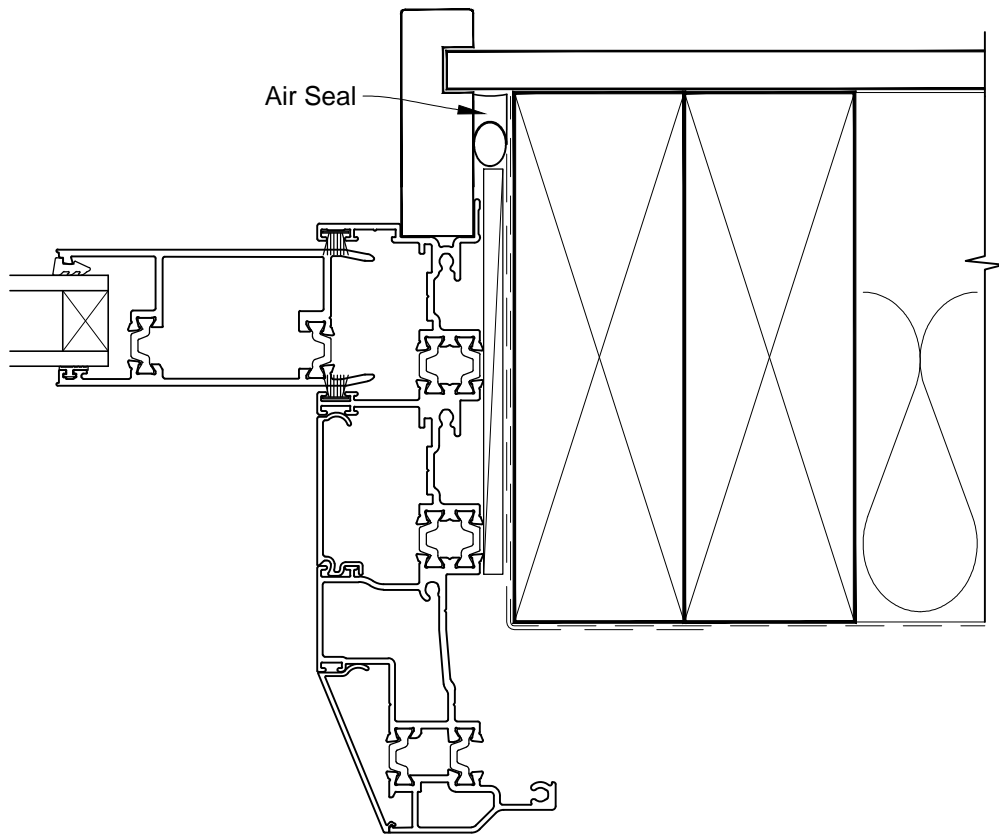

INSTALLATION DETAIL - ALThERM RESIDENTIAL THERMAL HEART - MULTISLIDER DOOR ON NO CLADDING CAVITY CONSTRUCTION

Date: 01.03.14

Scale: 1:2

CAD Ref.: ATMDNC-CH

INSTALLATION DETAIL - ALTherm RESIDENTIAL THERMAL HEART - MULTISLIDER DOOR ON NO CLADDING CAVITY CONSTRUCTION

Date: 01.03.14

Scale: 1:2

CAD Ref.: ATMDNC-CJ

**INSTALLATION DETAIL - ALThERM RESIDENTIAL THERMAL
HEART - MULTISLIDER DOOR ON NO CLADDING
CAVITY CONSTRUCTION**

Date: 01.03.14

Scale: 1:2

CAD Ref.: ATMDNC-CS

**INSTALLATION DETAIL - ALThERM RESIDENTIAL THERMAL
HEART - MULTISLIDER DOOR ON NO CLADDING
DIRECT FIXED CLADDING**