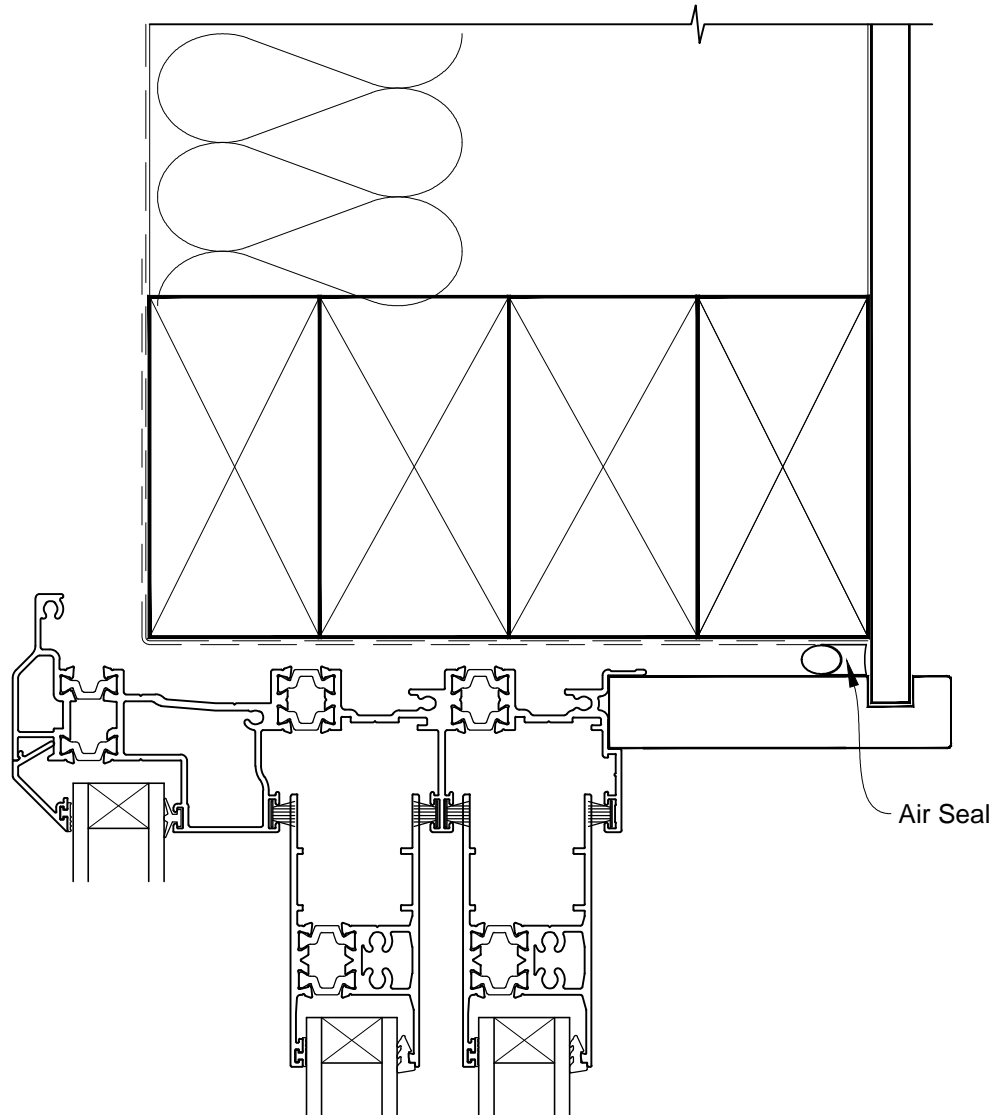

**INSTALLATION DETAIL - ALThERM RESIDENTIAL THERMAL
HEART - MULTISLIDER DOOR ON NO CLADDING
DIRECT FIXED CLADDING**

Date: 01.03.14

Scale: 1:2

CAD Ref.: ATMDNC-DH