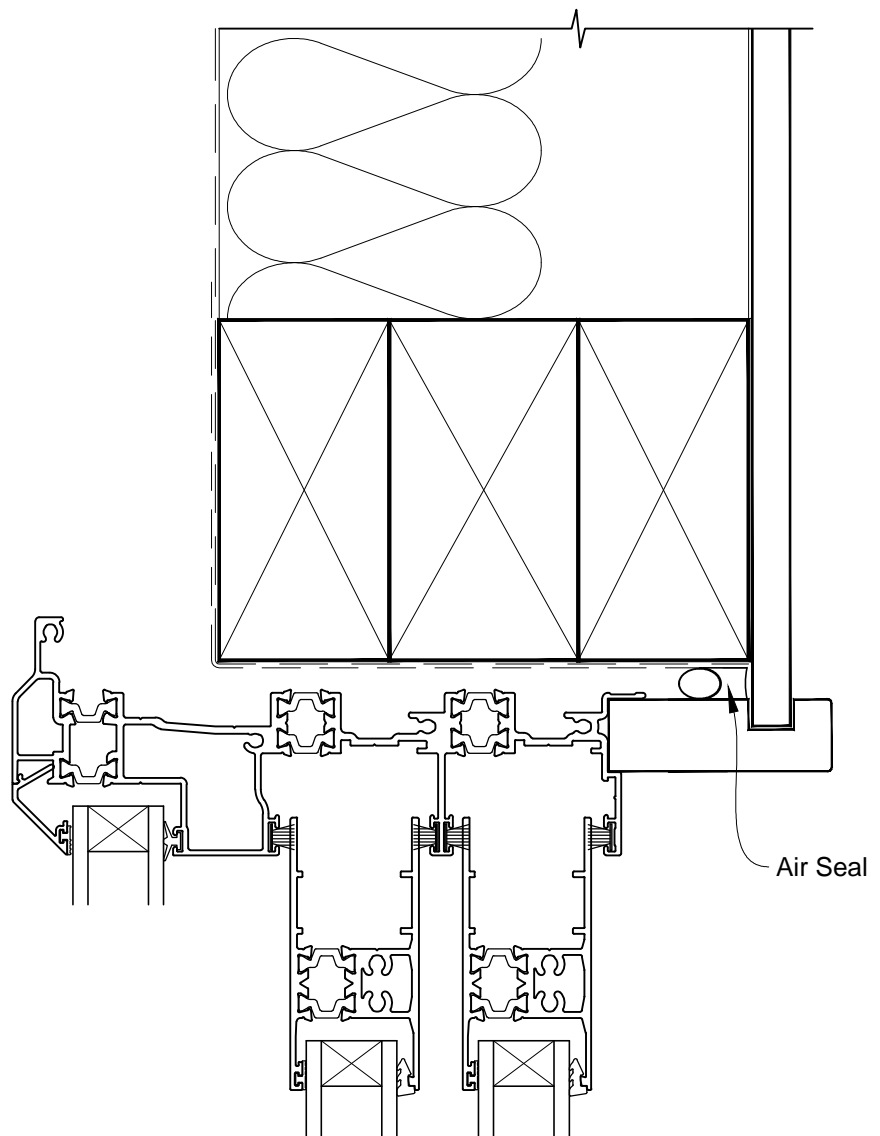

INSTALLATION DETAIL - ALThERM RESIDENTIAL THERMAL HEART - MULTISLIDER DOOR ON NO CLADDING CAVITY CONSTRUCTION

Date: 01.03.14

Scale: 1:2

CAD Ref.: ATMDNC-CH

INSTALLATION DETAIL - ALTherm RESIDENTIAL THERMAL HEART - MULTISLIDER DOOR ON NO CLADDING CAVITY CONSTRUCTION

Date: 01.03.14

Scale: 1:2

CAD Ref.: ATMDNC-CJ

**INSTALLATION DETAIL - ALThERM RESIDENTIAL THERMAL
HEART - MULTISLIDER DOOR ON NO CLADDING
CAVITY CONSTRUCTION**

Date: 01.03.14

Scale: 1:2

CAD Ref.: ATMDNC-CS

**INSTALLATION DETAIL - ALThERM RESIDENTIAL THERMAL
HEART - MULTISLIDER DOOR ON NO CLADDING
DIRECT FIXED CLADDING**