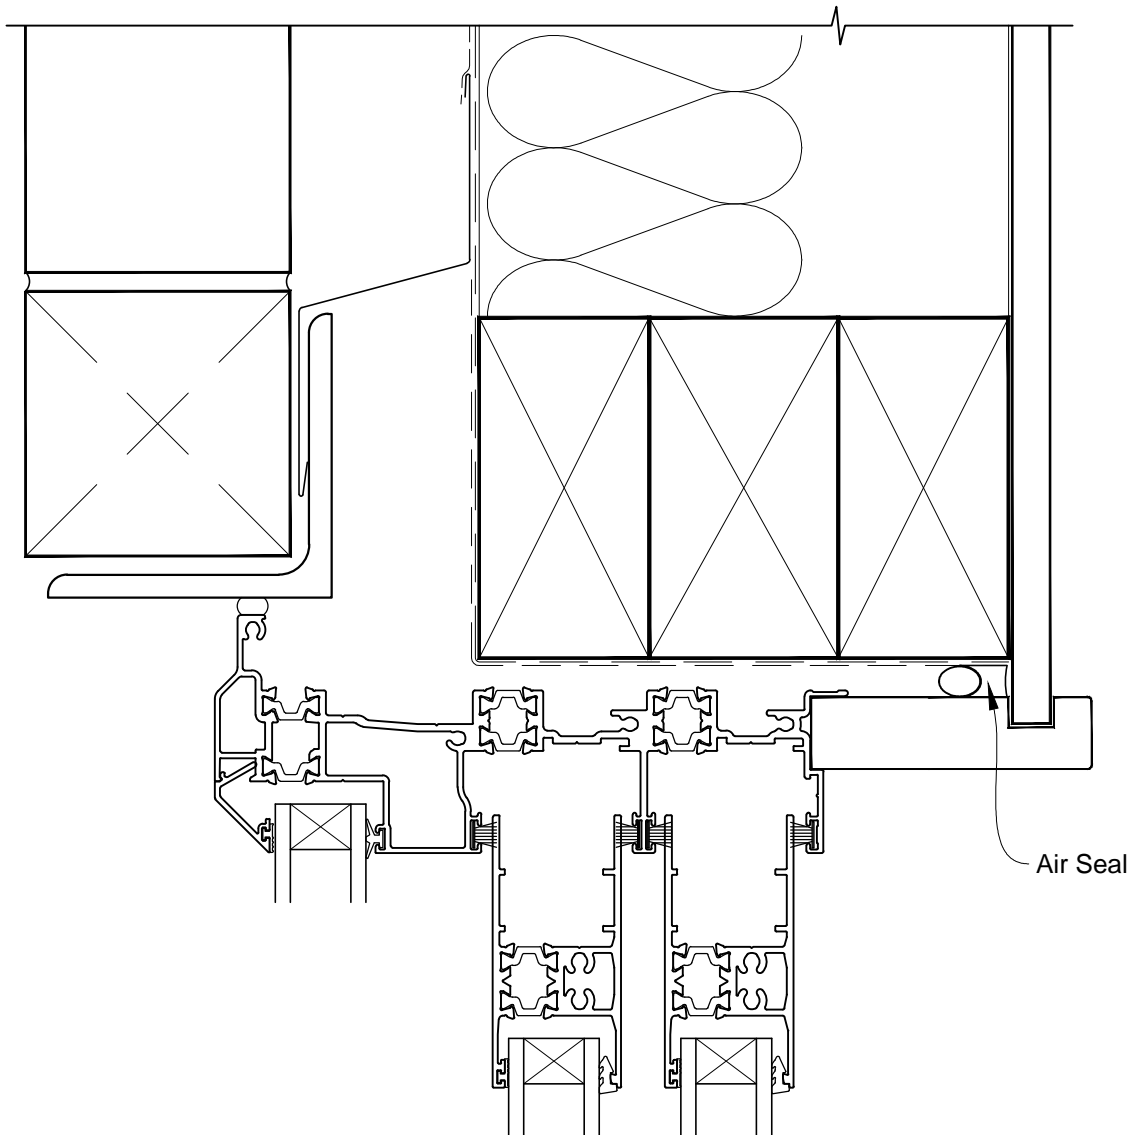

INSTALLATION DETAIL - ALThERM RESIDENTIAL THERMAL HEART - MULTISLIDER DOOR ON BRICK VENEER CAVITY CONSTRUCTION

Date: 01.03.14

Scale: 1:2

CAD Ref.: ATMDBV-CH

**INSTALLATION DETAIL - ALThERM RESIDENTIAL THERMAL
HEART - MULTISLIDER DOOR ON BRICK VENEER
CAVITY CONSTRUCTION**

Date: 01.03.14

Scale: 1:2

CAD Ref.: ATMDBV-CJ

INSTALLATION DETAIL - ALTherm RESIDENTIAL THERMAL HEART - MULTISLIDER DOOR ON BRICK VENEER CAVITY CONSTRUCTION

Date: 01.03.14

Scale: 1:2

CAD Ref.: ATMDBV-CS