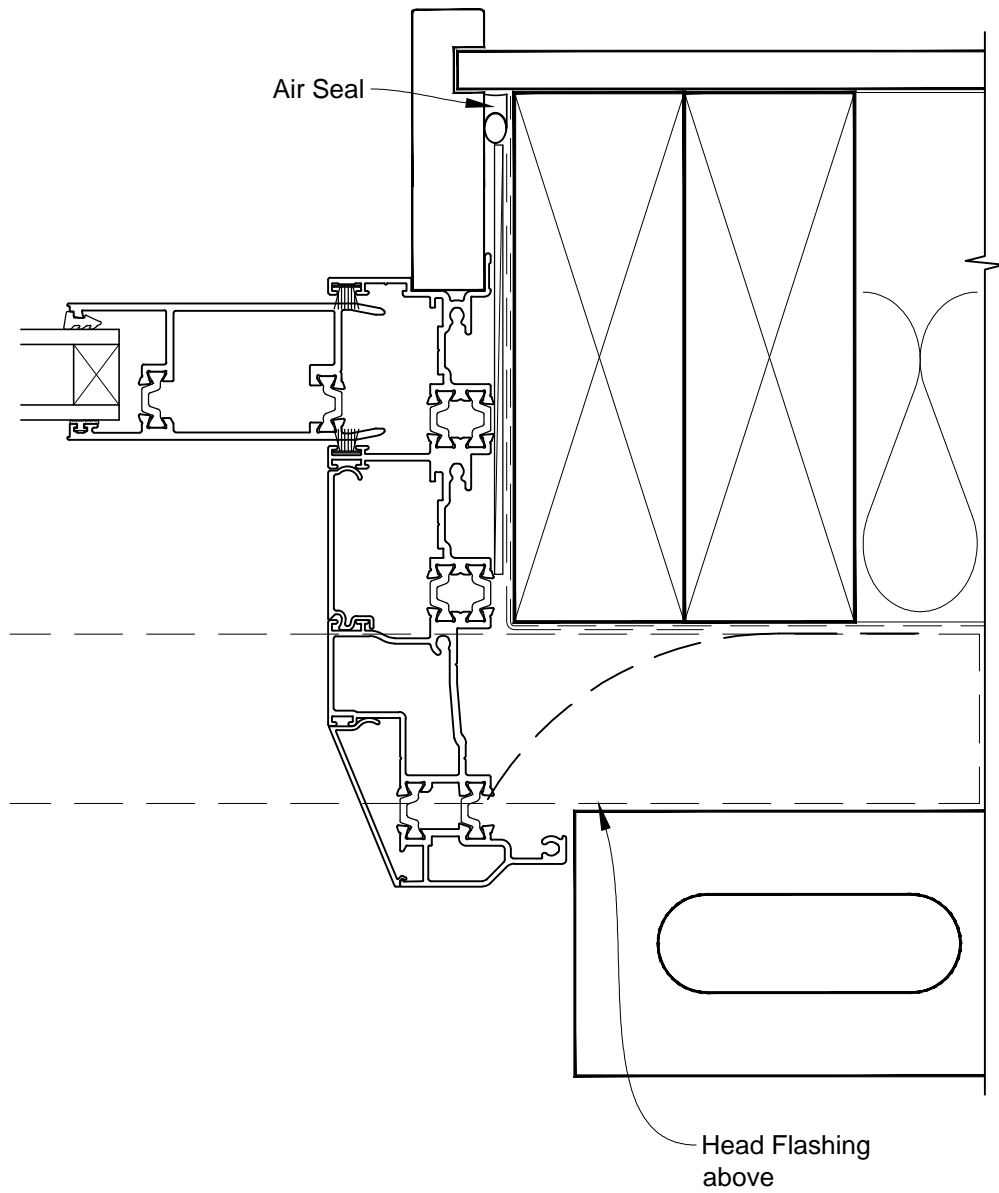

INSTALLATION DETAIL - ALThERM RESIDENTIAL THERMAL HEART - MULTISLIDER DOOR ON BRICK VENEER CAVITY CONSTRUCTION

Date: 01.03.14

Scale: 1:2

CAD Ref.: ATMDBV-CH

**INSTALLATION DETAIL - ALThERM RESIDENTIAL THERMAL
HEART - MULTISLIDER DOOR ON BRICK VENEER
CAVITY CONSTRUCTION**

Date: 01.03.14

Scale: 1:2

CAD Ref.: ATMDBV-CJ

INSTALLATION DETAIL - ALTherm RESIDENTIAL THERMAL HEART - MULTISLIDER DOOR ON BRICK VENEER CAVITY CONSTRUCTION

Date: 01.03.14

Scale: 1:2

CAD Ref.: ATMDBV-CS