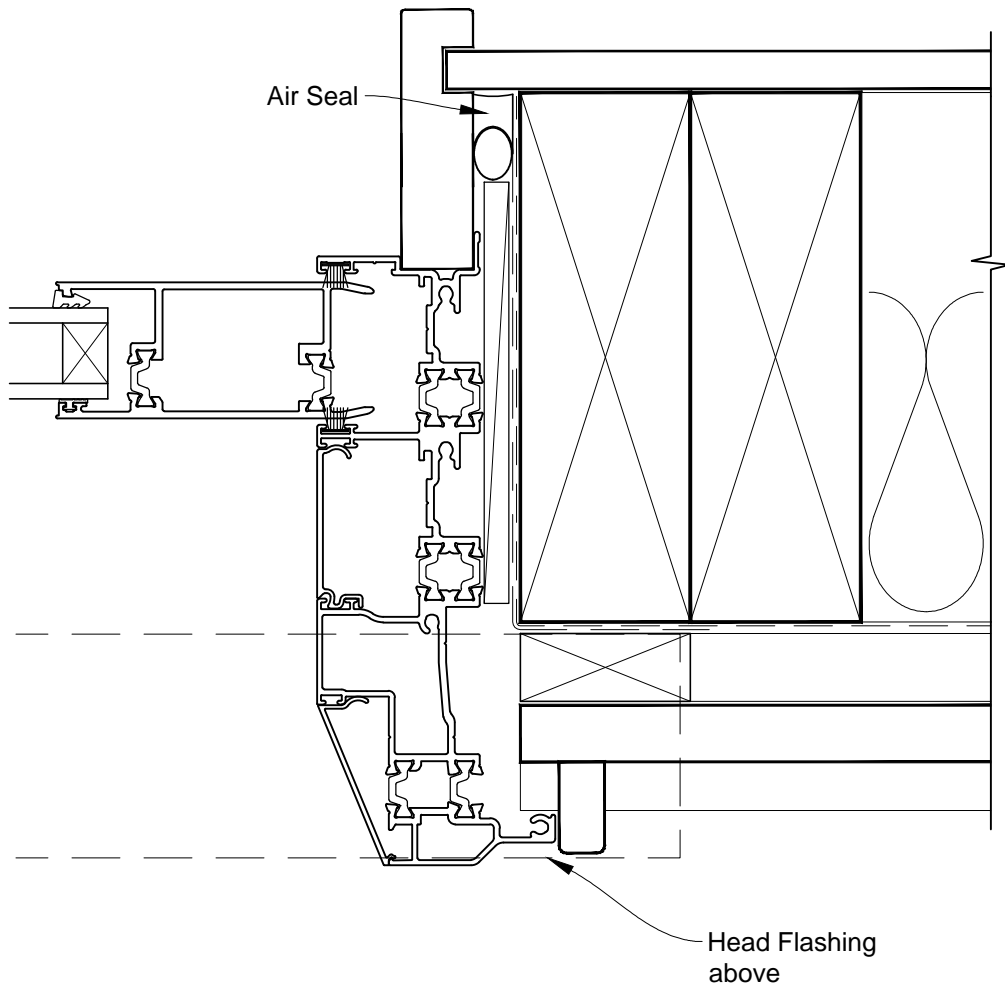

**INSTALLATION DETAIL - VANTAGE RESIDENTIAL THERMAL
HEART - MULTISLIDER DOOR ON BEVELBACK
WEATHERBOARD - CAVITY CONSTRUCTION**

Date: 01.03.14

Scale: 1:2

CAD Ref.: ATMDBW-CH

**INSTALLATION DETAIL - VANTAGE RESIDENTIAL THERMAL
HEART - MULTISLIDER DOOR ON BEVELBACK
WEATHERBOARD - CAVITY CONSTRUCTION**

Date: 01.03.14

Scale: 1:2

CAD Ref.: ATMDBW-CJ

**INSTALLATION DETAIL - VANTAGE RESIDENTIAL THERMAL
HEART - MULTISLIDER DOOR ON BEVELBACK
WEATHERBOARD - CAVITY CONSTRUCTION**

Date: 01.03.14

Scale: 1:2

CAD Ref.: ATMDBW-CS