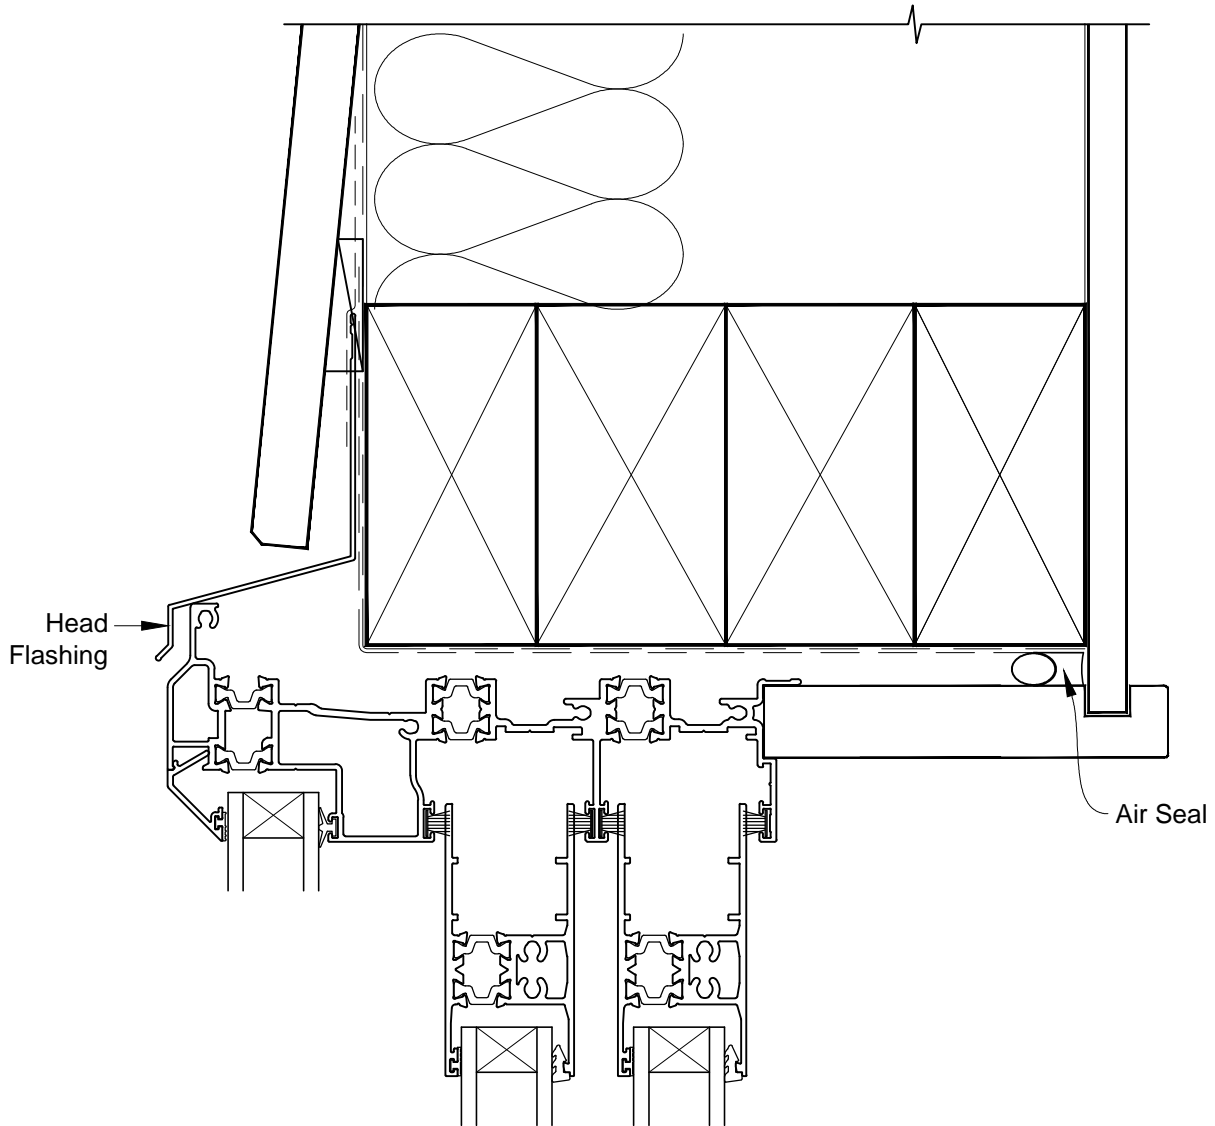

**INSTALLATION DETAIL - VANTAGE RESIDENTIAL THERMAL
HEART - MULTISLIDER DOOR ON BEVELBACK
WEATHERBOARD - CAVITY CONSTRUCTION**

Date: 01.03.14

Scale: 1:2

CAD Ref.: ATMDBW-CH

**INSTALLATION DETAIL - VANTAGE RESIDENTIAL THERMAL
HEART - MULTISLIDER DOOR ON BEVELBACK
WEATHERBOARD - CAVITY CONSTRUCTION**

Date: 01.03.14

Scale: 1:2

CAD Ref.: ATMDBW-CJ

**INSTALLATION DETAIL - VANTAGE RESIDENTIAL THERMAL
HEART - MULTISLIDER DOOR ON BEVELBACK
WEATHERBOARD - CAVITY CONSTRUCTION**

Date: 01.03.14

Scale: 1:2

CAD Ref.: ATMDBW-CS

**INSTALLATION DETAIL - VANTAGE RESIDENTIAL THERMAL
HEART - MULTISLIDER DOOR ON BEVELBACK
WEATHERBOARD - DIRECT FIXED CLADDING**

Date: 01.03.14

Scale: 1:2

CAD Ref.: ATMDBW-DH

**INSTALLATION DETAIL - VANTAGE RESIDENTIAL THERMAL
HEART - MULTISLIDER DOOR ON BEVELBACK
WEATHERBOARD - DIRECT FIXED CLADDING**