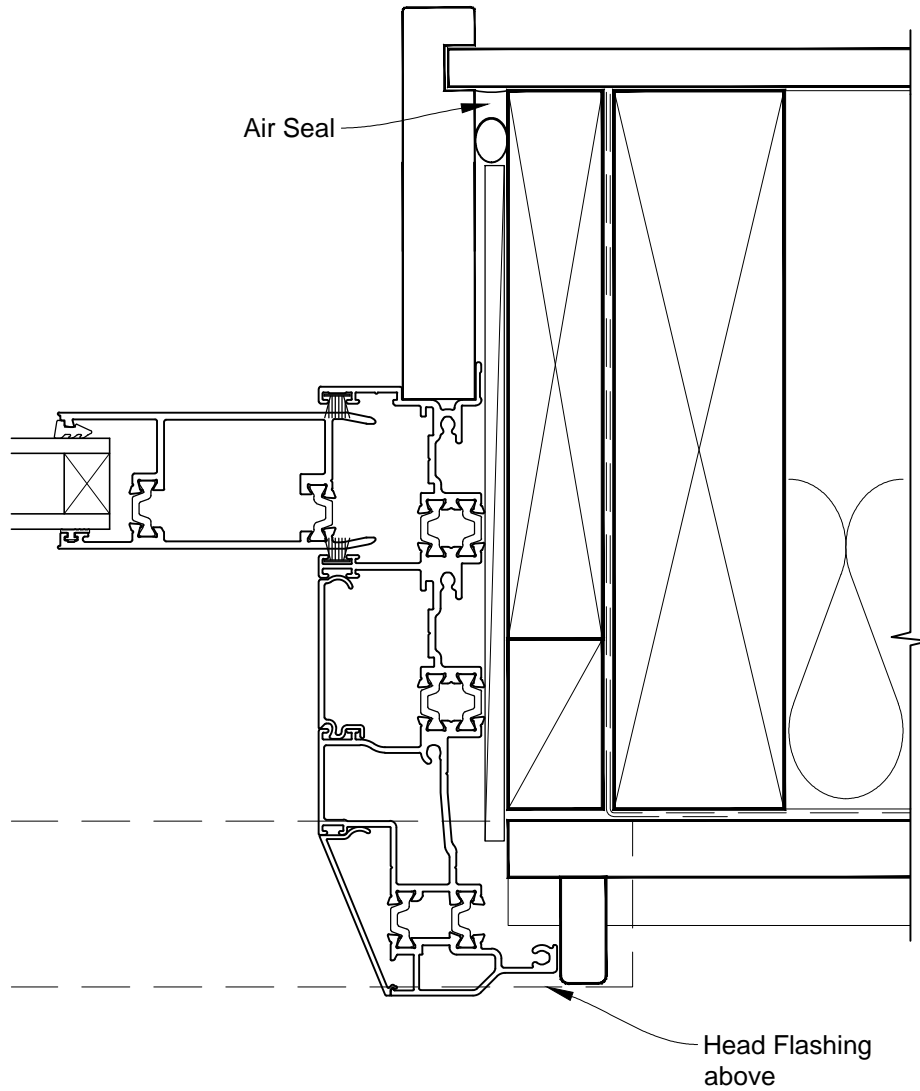

**INSTALLATION DETAIL - VANTAGE RESIDENTIAL THERMAL
HEART - MULTISLIDER DOOR ON BEVELBACK
WEATHERBOARD - DIRECT FIXED CLADDING**

Date: 01.03.14

Scale: 1:2

CAD Ref.: ATMDBW-DJ