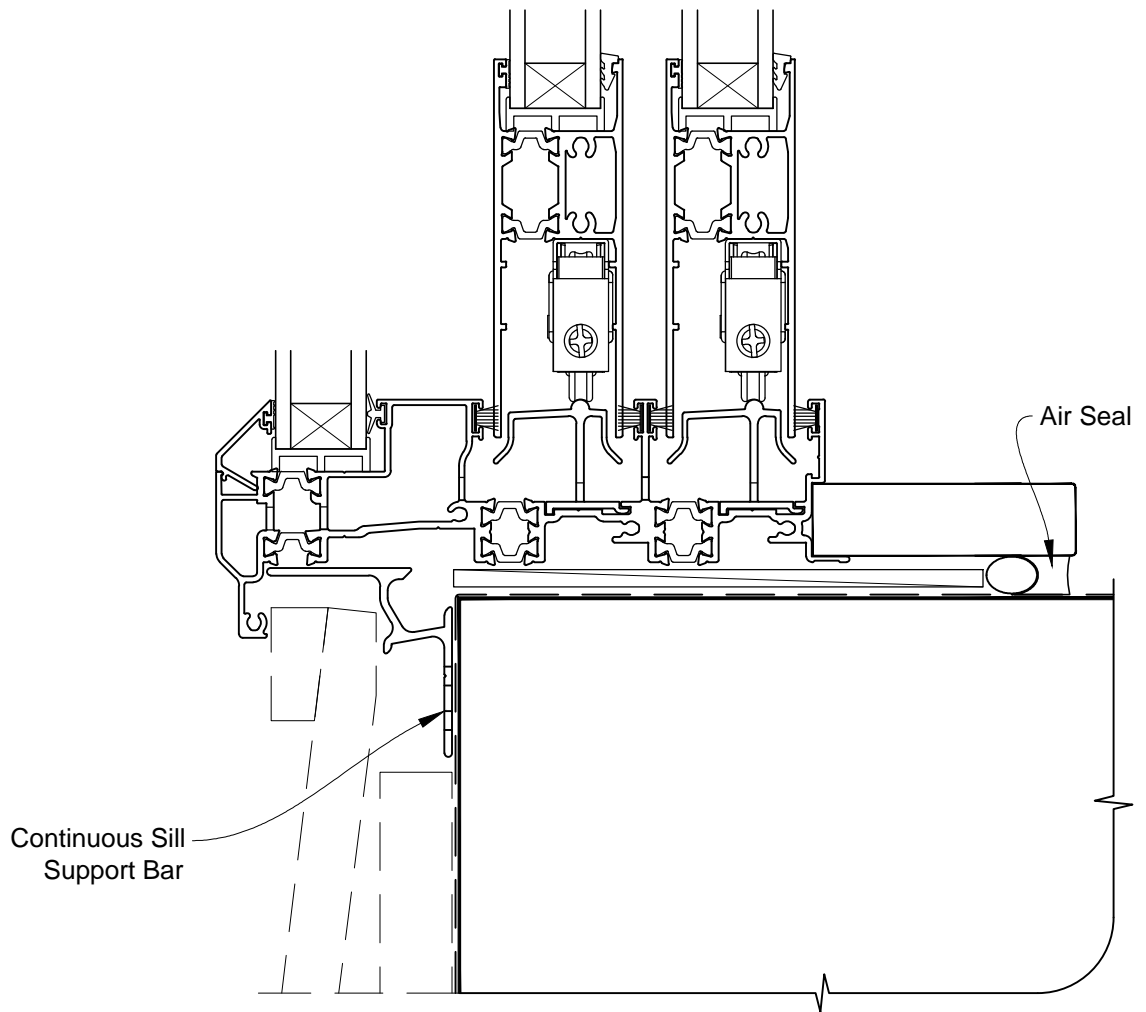

Date: 01.03.14

Scale: 1:2

CAD Ref.: ATMDBW-CJ

**INSTALLATION DETAIL - VANTAGE RESIDENTIAL THERMAL
HEART - MULTISLIDER DOOR ON BEVELBACK
WEATHERBOARD - CAVITY CONSTRUCTION**

Date: 01.03.14

Scale: 1:2

CAD Ref.: ATMDBW-CS

**INSTALLATION DETAIL - VANTAGE RESIDENTIAL THERMAL
HEART - MULTISLIDER DOOR ON BEVELBACK
WEATHERBOARD - DIRECT FIXED CLADDING**

Date: 01.03.14

Scale: 1:2

CAD Ref.: ATMDBW-DH

**INSTALLATION DETAIL - VANTAGE RESIDENTIAL THERMAL
HEART - MULTISLIDER DOOR ON BEVELBACK
WEATHERBOARD - DIRECT FIXED CLADDING**