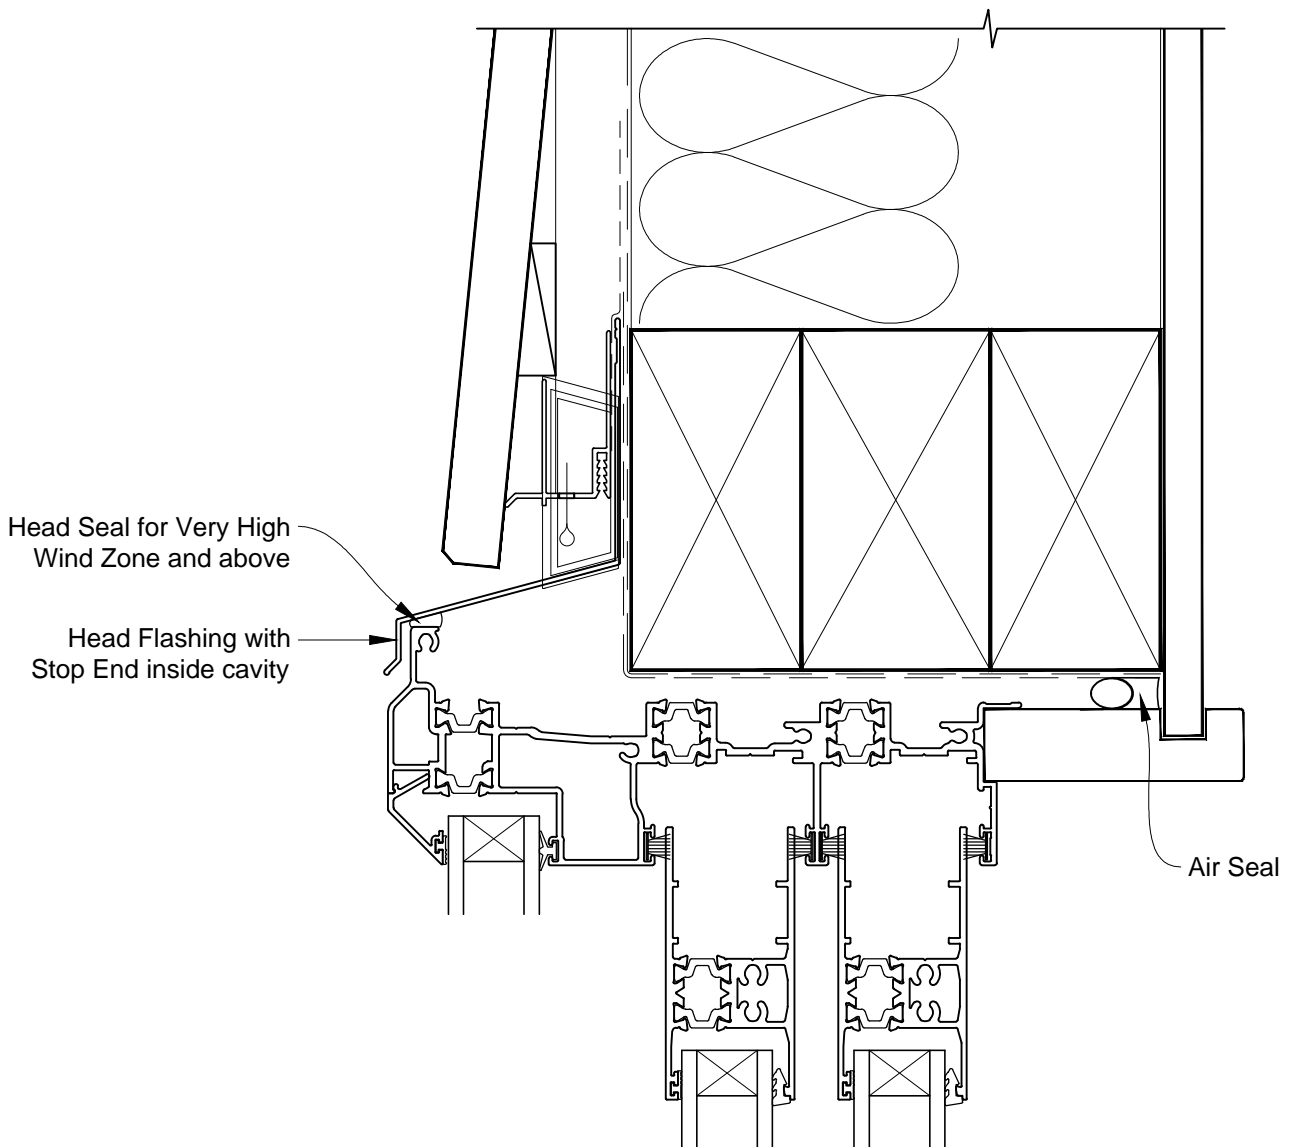

**INSTALLATION DETAIL - VANTAGE RESIDENTIAL THERMAL
HEART - MULTISLIDER DOOR ON BEVELBACK
WEATHERBOARD - CAVITY CONSTRUCTION**

Date: 01.03.14

Scale: 1:2

CAD Ref.: ATMDBW-CH

**INSTALLATION DETAIL - VANTAGE RESIDENTIAL THERMAL
HEART - MULTISLIDER DOOR ON BEVELBACK
WEATHERBOARD - CAVITY CONSTRUCTION**

Date: 01.03.14

Scale: 1:2

CAD Ref.: ATMDBW-CJ

**INSTALLATION DETAIL - VANTAGE RESIDENTIAL THERMAL
HEART - MULTISLIDER DOOR ON BEVELBACK
WEATHERBOARD - CAVITY CONSTRUCTION**

Date: 01.03.14

Scale: 1:2

CAD Ref.: ATMDBW-CS