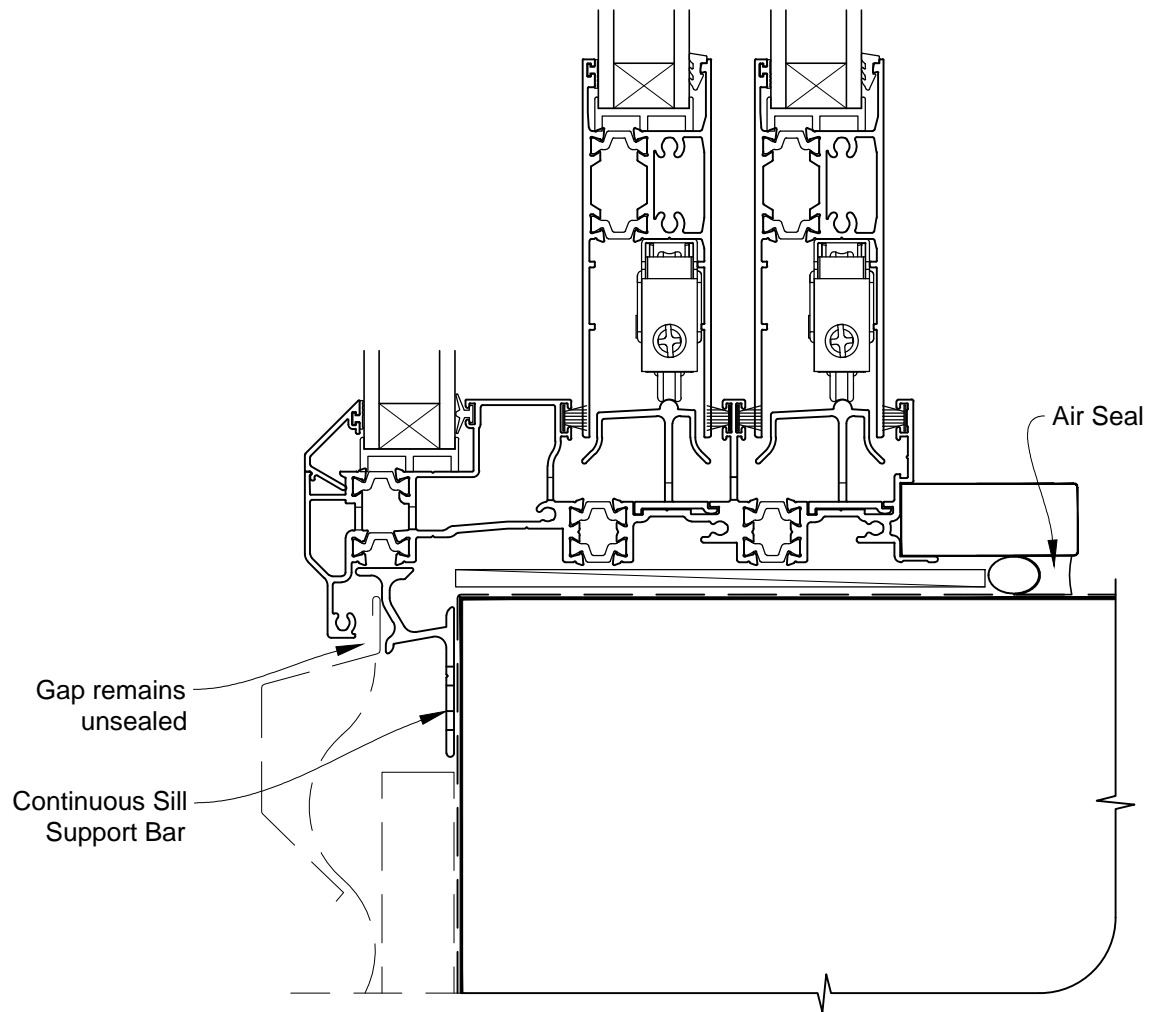

INSTALLATION DETAIL - ALThERM RESIDENTIAL THERMAL HEART - MULTISLIDER DOOR ON PROFILE METAL CAVITY CONSTRUCTION

Date: 01.03.14

Scale: 1:2

CAD Ref.: ATMDPM-CH

INSTALLATION DETAIL - ALThERM RESIDENTIAL THERMAL HEART - MULTISLIDER DOOR ON PROFILE METAL CAVITY CONSTRUCTION

Date: 01.03.14

Scale: 1:2

CAD Ref.: ATMDPM-CJ

INSTALLATION DETAIL - ALTherm RESIDENTIAL THERMAL HEART - MULTISLIDER DOOR ON PROFILE METAL CAVITY CONSTRUCTION

Date: 01.03.14

Scale: 1:2

CAD Ref.: ATMDPM-CS

**INSTALLATION DETAIL - ALTherm RESIDENTIAL THERMAL
HEART - MULTISLIDER DOOR ON PROFILE METAL
DIRECT FIXED CLADDING**

Date: 01.03.14

Scale: 1:2

CAD Ref.: ATMDPM-DS