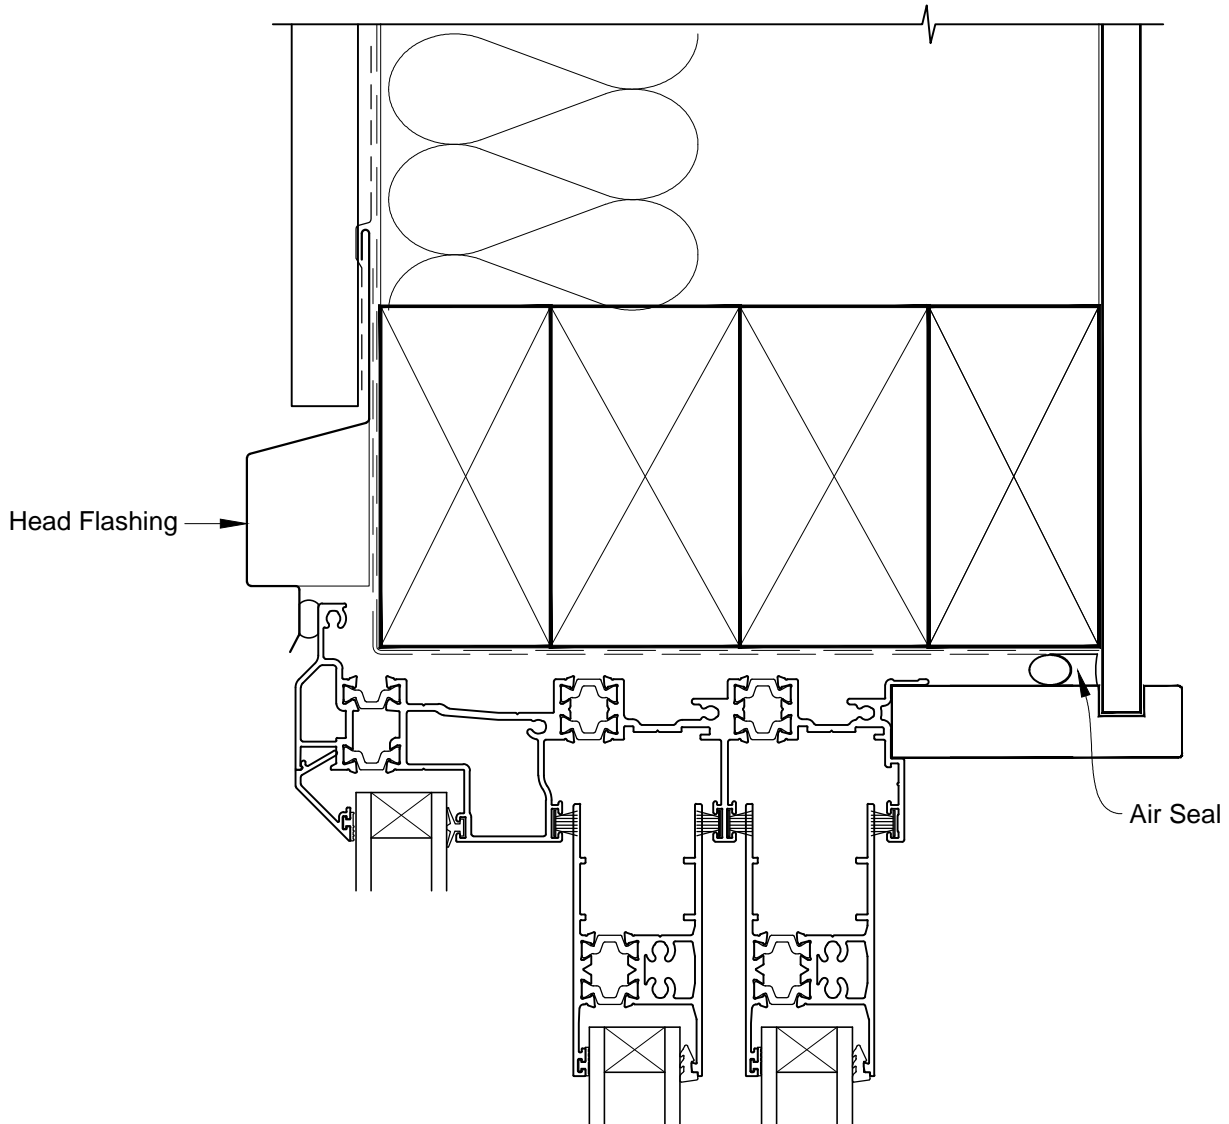

INSTALLATION DETAIL - ALThERM RESIDENTIAL THERMAL HEART - MULTISLIDER DOOR ON PROFILE METAL CAVITY CONSTRUCTION

Date: 01.03.14

Scale: 1:2

CAD Ref.: ATMDPM-CH

INSTALLATION DETAIL - ALThERM RESIDENTIAL THERMAL HEART - MULTISLIDER DOOR ON PROFILE METAL CAVITY CONSTRUCTION

Date: 01.03.14

Scale: 1:2

CAD Ref.: ATMDPM-CJ

INSTALLATION DETAIL - ALTherm RESIDENTIAL THERMAL HEART - MULTISLIDER DOOR ON PROFILE METAL CAVITY CONSTRUCTION

Date: 01.03.14

Scale: 1:2

CAD Ref.: ATMDPM-CS

**INSTALLATION DETAIL - ALTherm RESIDENTIAL THERMAL
HEART - MULTISLIDER DOOR ON PROFILE METAL
DIRECT FIXED CLADDING**

Date: 01.03.14

Scale: 1:2

CAD Ref.: ATMDPM-DH

INSTALLATION DETAIL - ALThERM RESIDENTIAL THERMAL HEART - MULTISLIDER DOOR ON PROFILE METAL DIRECT FIXED CLADDING

Date: 01.03.14

Scale: 1:2

CAD Ref.: ATMDPM-DJ

INSTALLATION DETAIL - ALThERM RESIDENTIAL THERMAL HEART - MULTISLIDER DOOR ON PROFILE METAL DIRECT FIXED CLADDING

Date: 01.03.14

Scale: 1:2

CAD Ref.: ATMDPM-DS