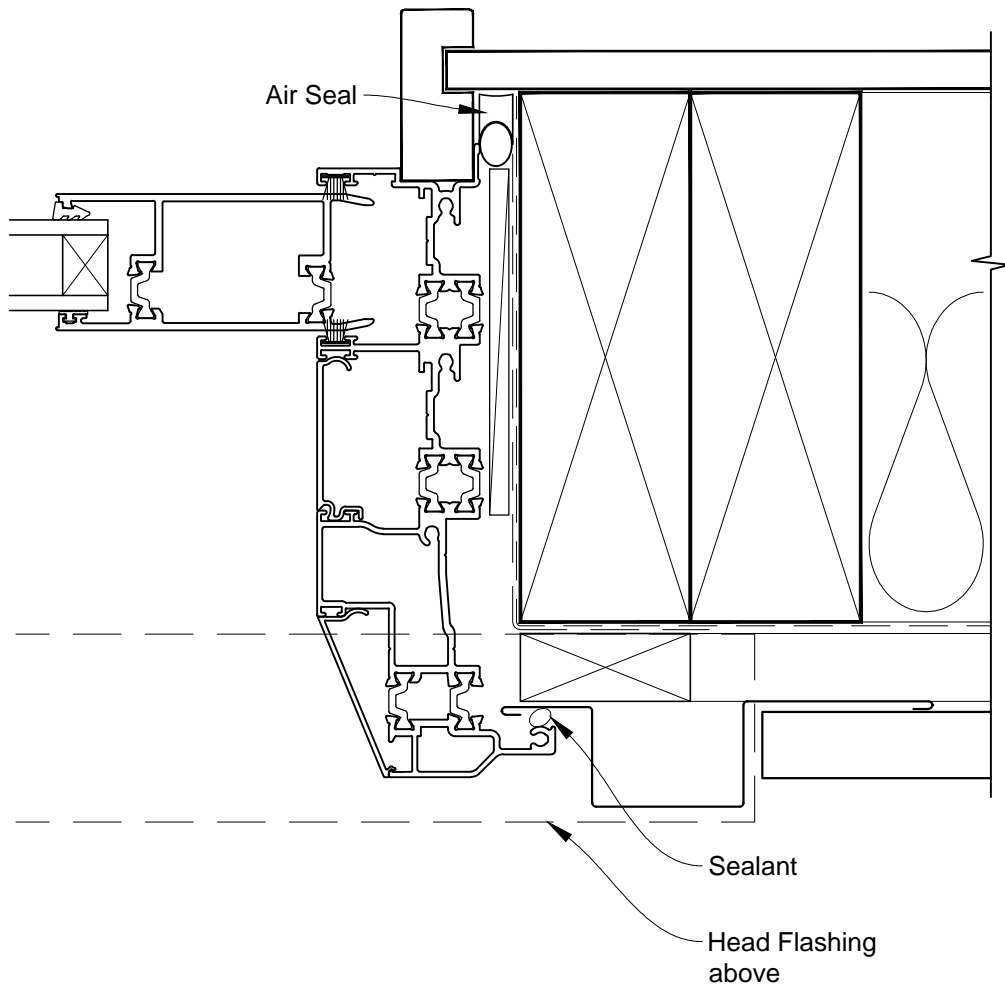

INSTALLATION DETAIL - ALThERM RESIDENTIAL THERMAL HEART - MULTISLIDER DOOR ON PROFILE METAL CAVITY CONSTRUCTION

Date: 01.03.14

Scale: 1:2

CAD Ref.: ATMDPM-CH

INSTALLATION DETAIL - ALThERM RESIDENTIAL THERMAL HEART - MULTISLIDER DOOR ON PROFILE METAL CAVITY CONSTRUCTION

Date: 01.03.14

Scale: 1:2

CAD Ref.: ATMDPM-CJ

INSTALLATION DETAIL - ALTherm RESIDENTIAL THERMAL HEART - MULTISLIDER DOOR ON PROFILE METAL CAVITY CONSTRUCTION

Date: 01.03.14

Scale: 1:2

CAD Ref.: ATMDPM-CS

**INSTALLATION DETAIL - ALTherm RESIDENTIAL THERMAL
HEART - MULTISLIDER DOOR ON PROFILE METAL
DIRECT FIXED CLADDING**

Date: 01.03.14

Scale: 1:2

CAD Ref.: ATMDPM-DS