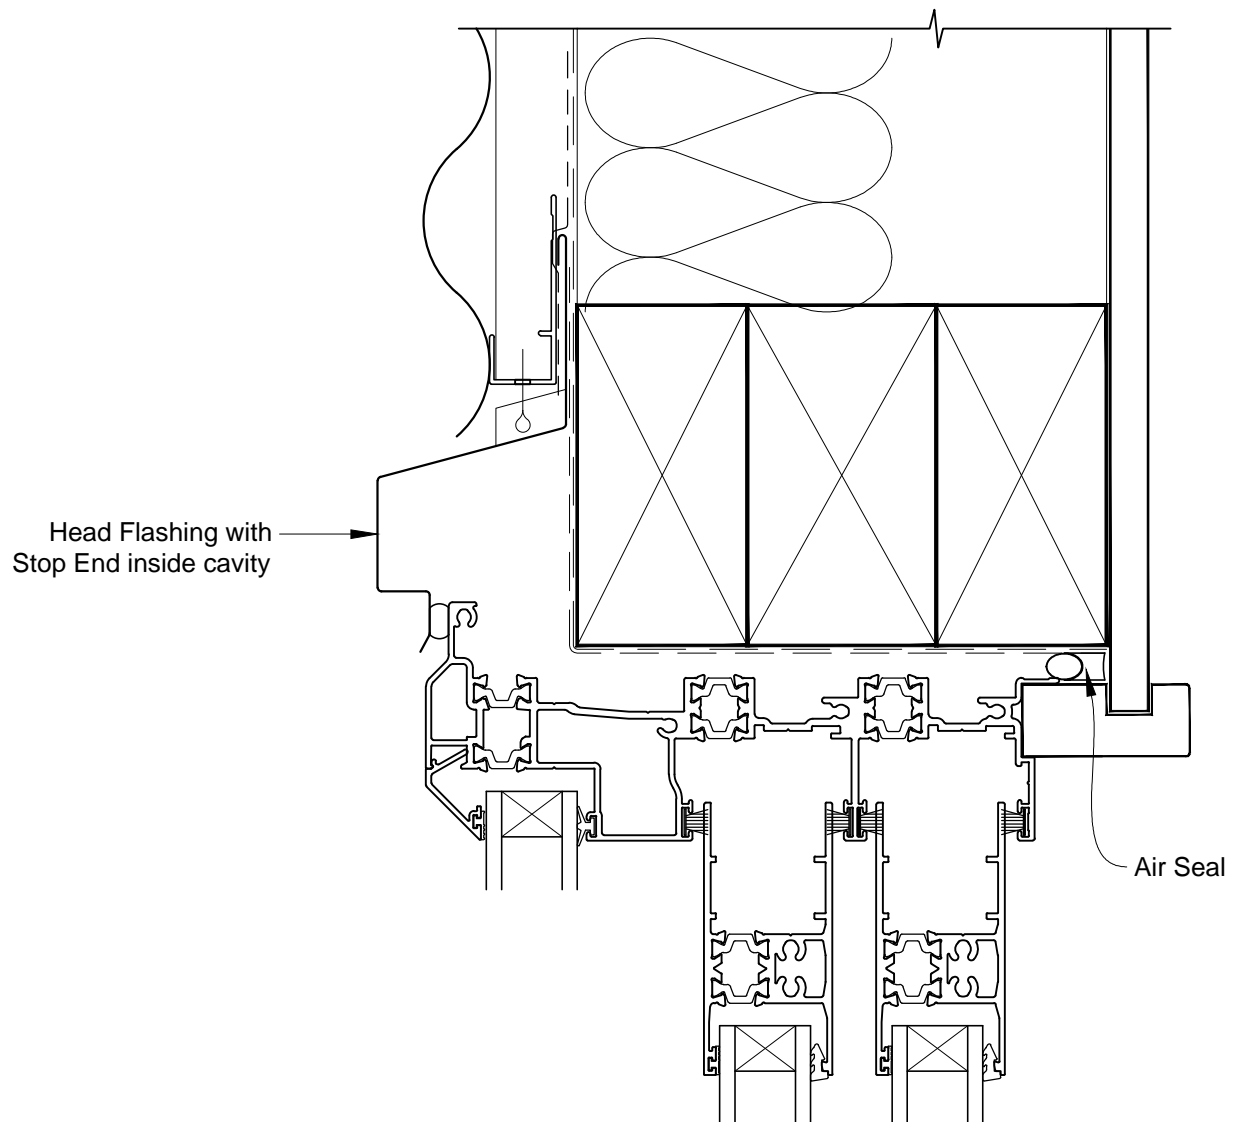

INSTALLATION DETAIL - ALThERM RESIDENTIAL THERMAL HEART - MULTISLIDER DOOR ON PROFILE METAL CAVITY CONSTRUCTION

Date: 01.03.14

Scale: 1:2

CAD Ref.: ATMDPM-CH

INSTALLATION DETAIL - ALThERM RESIDENTIAL THERMAL HEART - MULTISLIDER DOOR ON PROFILE METAL CAVITY CONSTRUCTION

Date: 01.03.14

Scale: 1:2

CAD Ref.: ATMDPM-CJ

INSTALLATION DETAIL - ALTherm RESIDENTIAL THERMAL HEART - MULTISLIDER DOOR ON PROFILE METAL CAVITY CONSTRUCTION

Date: 01.03.14

Scale: 1:2

CAD Ref.: ATMDPM-CS

**INSTALLATION DETAIL - ALTherm RESIDENTIAL THERMAL
HEART - MULTISLIDER DOOR ON PROFILE METAL
DIRECT FIXED CLADDING**

Date: 01.03.14

Scale: 1:2

CAD Ref.: ATMDPM-DS