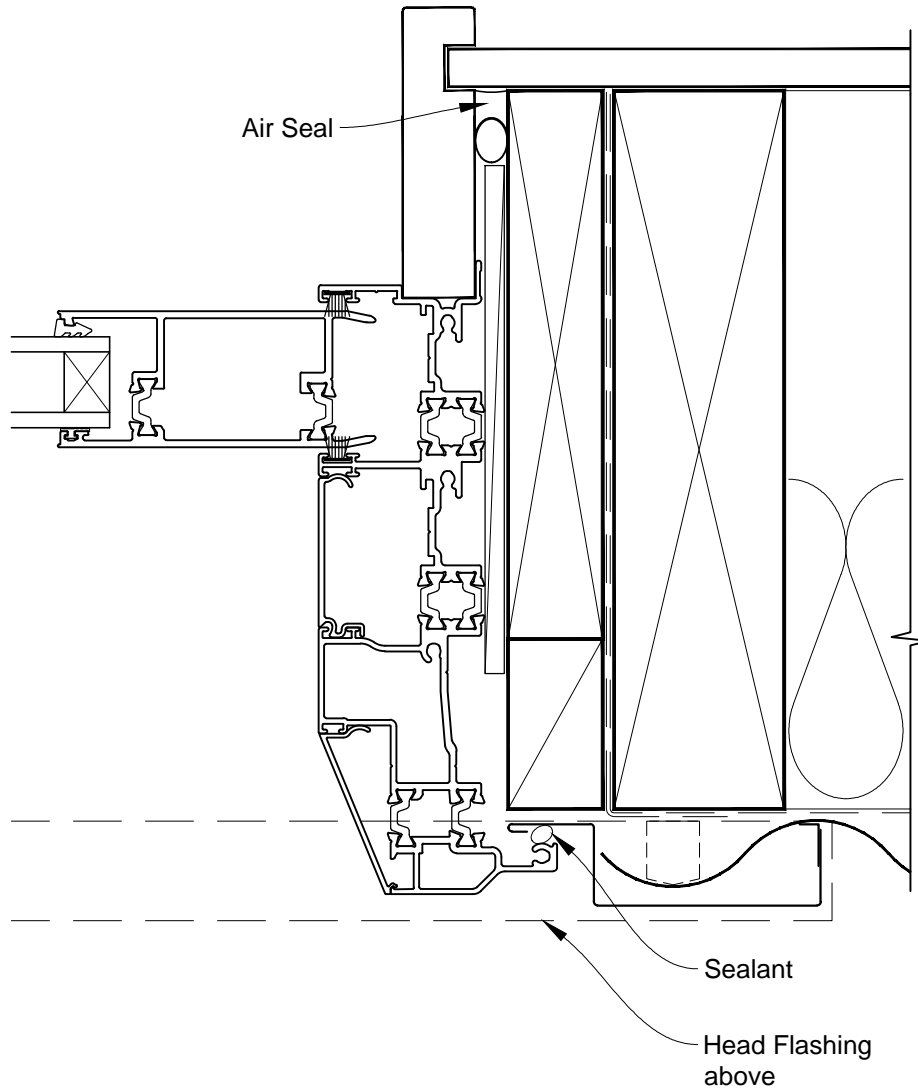

INSTALLATION DETAIL - ALThERM RESIDENTIAL THERMAL HEART - MULTISLIDER DOOR ON PROFILE METAL CAVITY CONSTRUCTION

Date: 01.03.14

Scale: 1:2

CAD Ref.: ATMDPM-CH

INSTALLATION DETAIL - ALThERM RESIDENTIAL THERMAL HEART - MULTISLIDER DOOR ON PROFILE METAL CAVITY CONSTRUCTION

Date: 01.03.14

Scale: 1:2

CAD Ref.: ATMDPM-CJ

INSTALLATION DETAIL - ALTherm RESIDENTIAL THERMAL HEART - MULTISLIDER DOOR ON PROFILE METAL CAVITY CONSTRUCTION

Date: 01.03.14

Scale: 1:2

CAD Ref.: ATMDPM-CS

**INSTALLATION DETAIL - ALTherm RESIDENTIAL THERMAL
HEART - MULTISLIDER DOOR ON PROFILE METAL
DIRECT FIXED CLADDING**

Date: 01.03.14

Scale: 1:2

CAD Ref.: ATMDPM-DH

INSTALLATION DETAIL - ALThERM RESIDENTIAL THERMAL HEART - MULTISLIDER DOOR ON PROFILE METAL DIRECT FIXED CLADDING

Date: 01.03.14

Scale: 1:2

CAD Ref.: ATMDPM-DJ

INSTALLATION DETAIL - ALThERM RESIDENTIAL THERMAL HEART - MULTISLIDER DOOR ON PROFILE METAL DIRECT FIXED CLADDING

Date: 01.03.14

Scale: 1:2

CAD Ref.: ATMDPM-DS