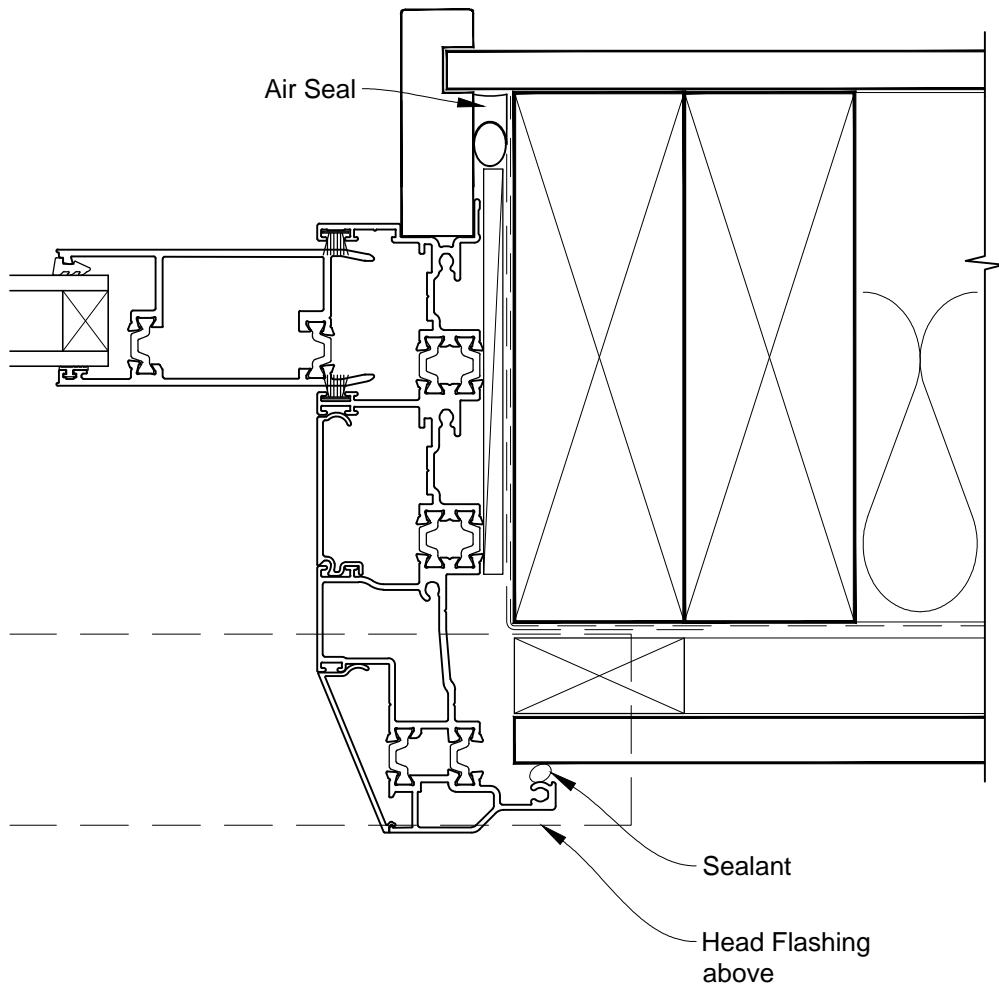

# INSTALLATION DETAIL - ALThERM RESIDENTIAL THERMAL HEART - MULTISLIDER DOOR ON FLAT SHEET CAVITY CONSTRUCTION

Date: 01.03.14

Scale: 1:2

CAD Ref.: ATMDFS-CH

# INSTALLATION DETAIL - ALTherm RESIDENTIAL THERMAL HEART - MULTISLIDER DOOR ON FLAT SHEET CAVITY CONSTRUCTION

Date: 01.03.14

Scale: 1:2

CAD Ref.: ATMDFS-CJ