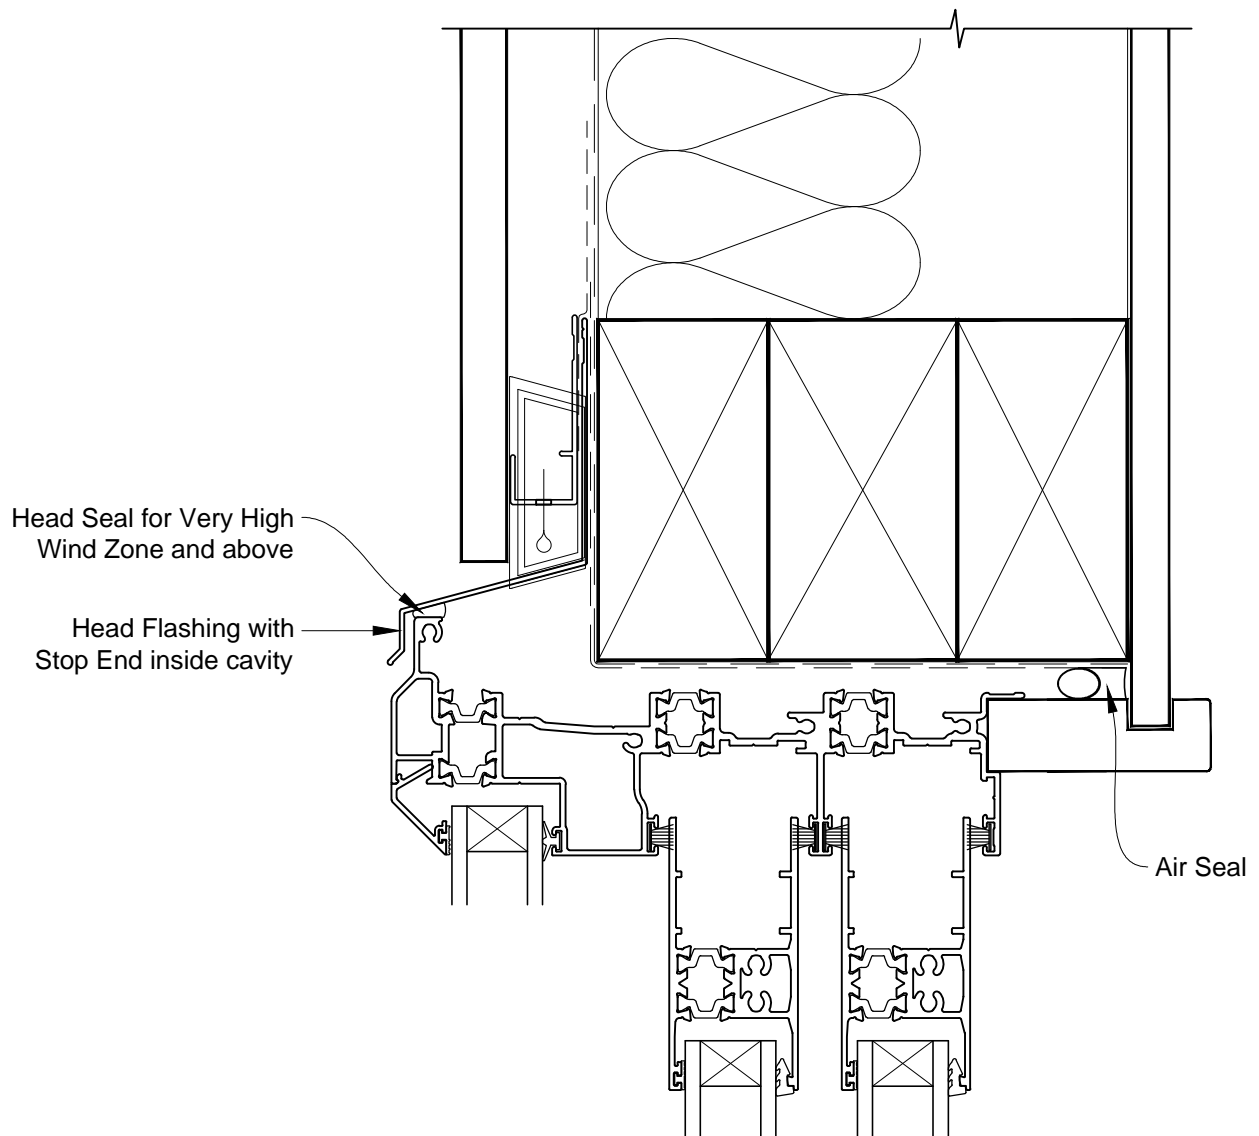

# INSTALLATION DETAIL - ALThERM RESIDENTIAL THERMAL HEART - MULTISLIDER DOOR ON FLAT SHEET CAVITY CONSTRUCTION

Date: 01.03.14

Scale: 1:2

CAD Ref.: ATMDFS-CH

# INSTALLATION DETAIL - ALTherm RESIDENTIAL THERMAL HEART - MULTISLIDER DOOR ON FLAT SHEET CAVITY CONSTRUCTION

Date: 01.03.14

Scale: 1:2

CAD Ref.: ATMDFS-CJ