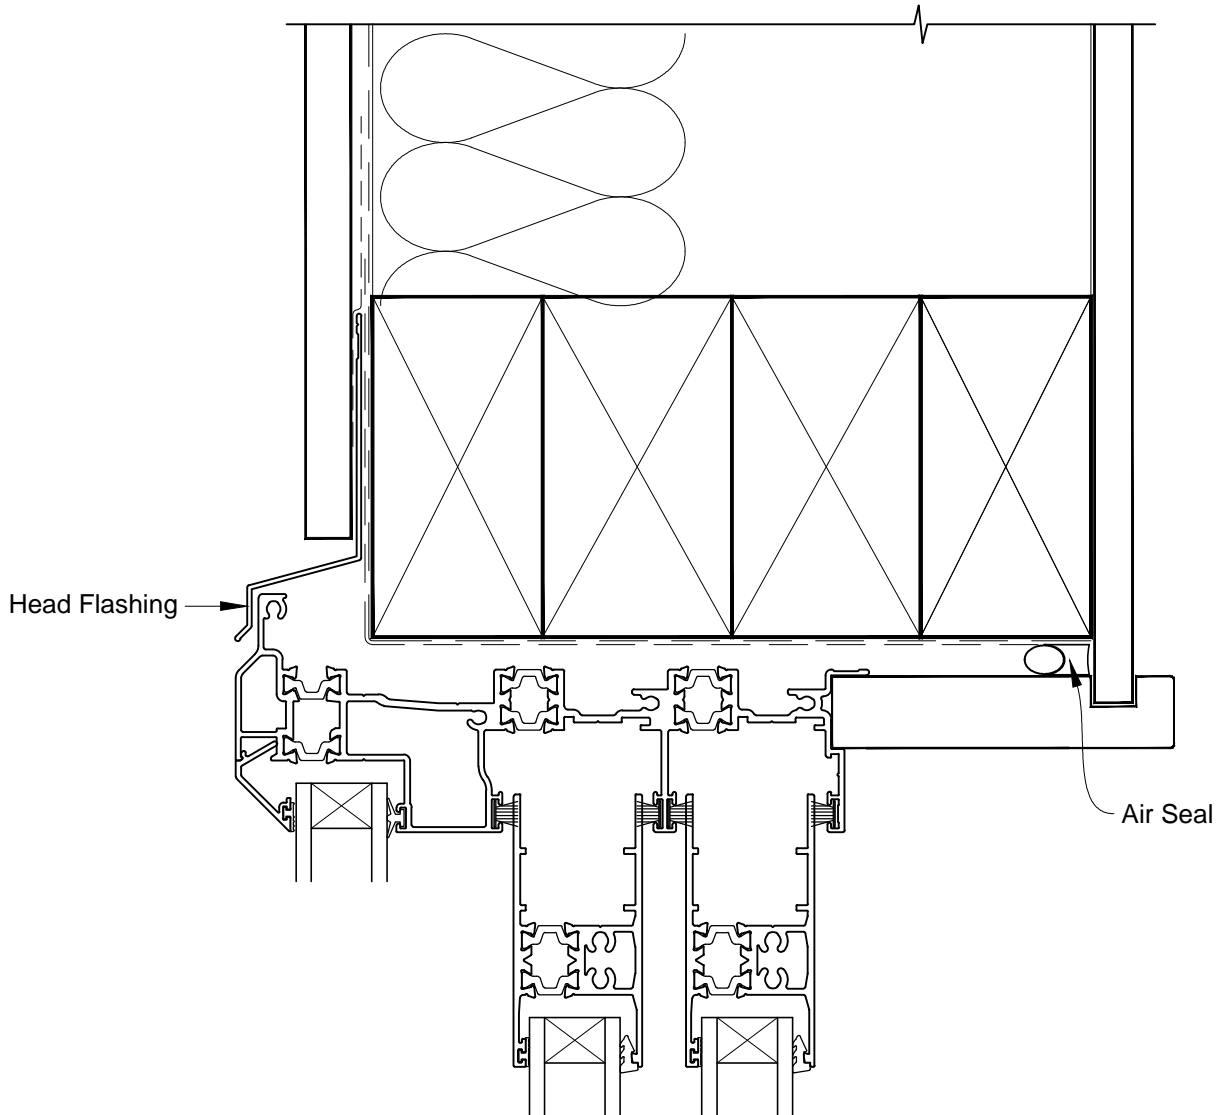

**INSTALLATION DETAIL - ALThERM RESIDENTIAL THERMAL
HEART - MULTISLIDER DOOR ON FLAT SHEET
DIRECT FIXED CLADDING**

Date: 01.03.14

Scale: 1:2

CAD Ref.: ATMDFS-DH