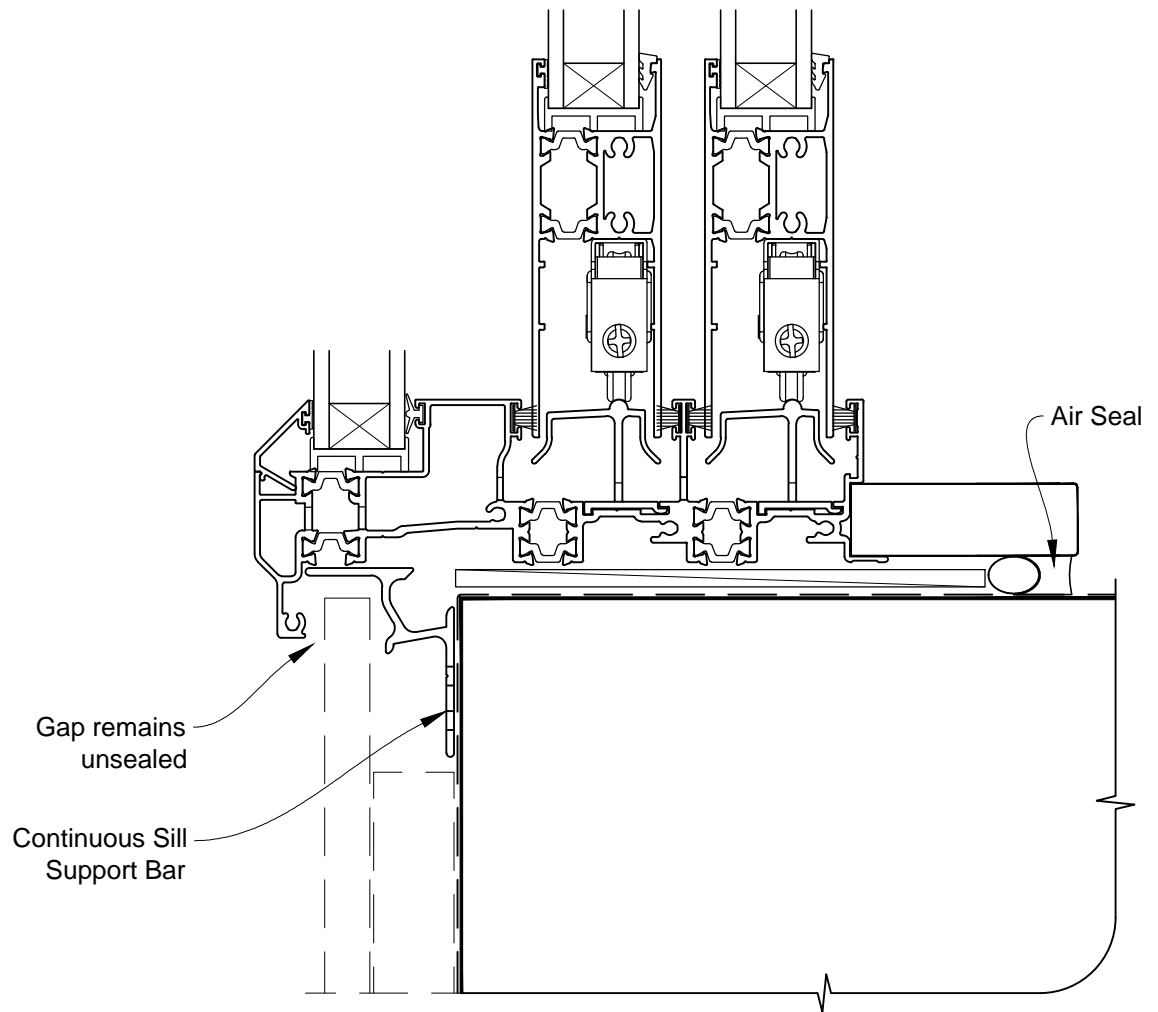

INSTALLATION DETAIL - ALThERM RESIDENTIAL THERMAL HEART - MULTISLIDER DOOR ON FLAT SHEET CAVITY CONSTRUCTION

Date: 01.03.14

Scale: 1:2

CAD Ref.: ATMDFS-CS