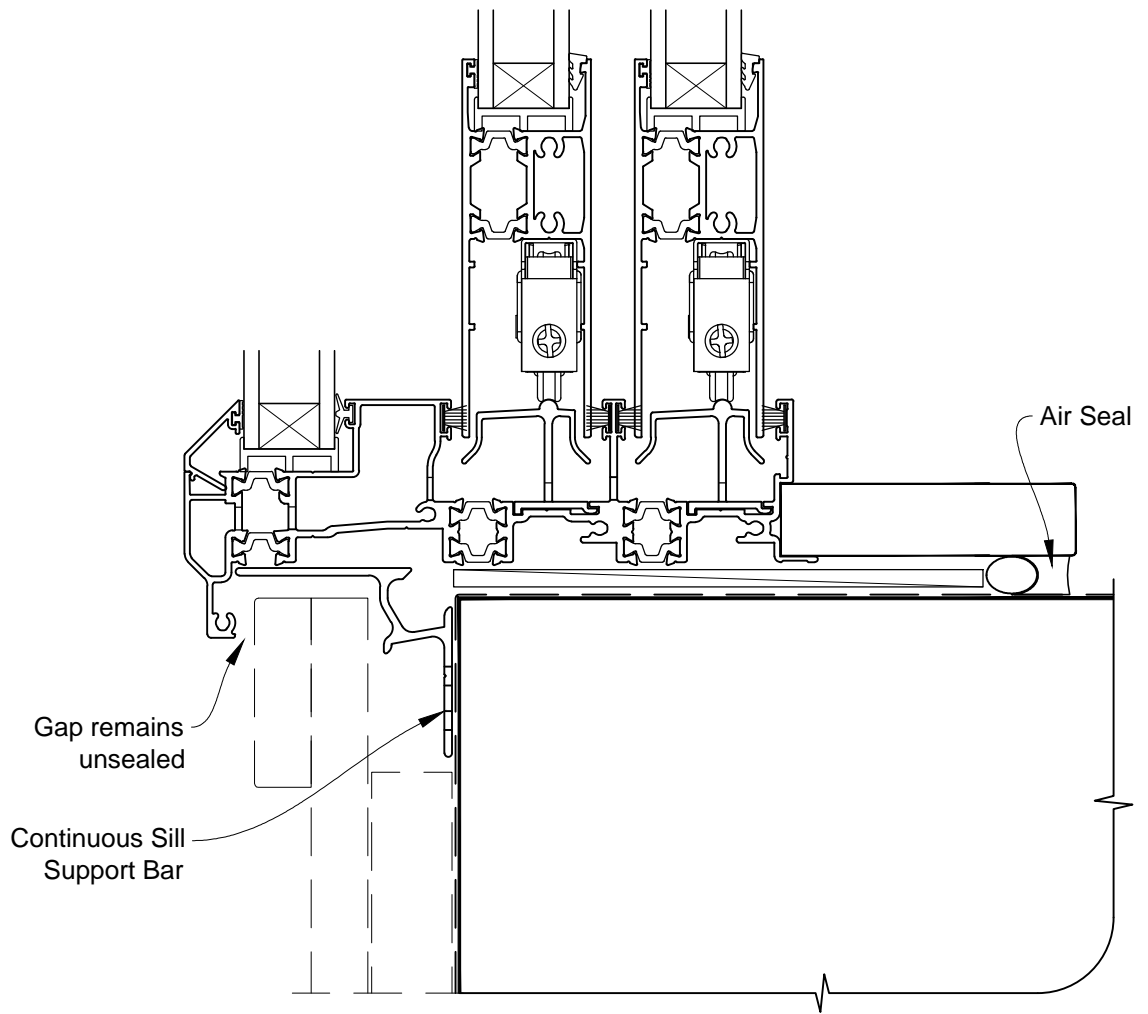

Date: 01.03.14

Scale: 1:2

CAD Ref.: ATMDBB-CJ

INSTALLATION DETAIL - ALTherm RESIDENTIAL THERMAL HEART - MULTISLIDER DOOR ON BOARD & BATTEN CAVITY CONSTRUCTION

Date: 01.03.14

Scale: 1:2

CAD Ref.: ATMDBB-CS

**INSTALLATION DETAIL - ALTherm RESIDENTIAL THERMAL
HEART - MULTISLIDER DOOR ON BOARD & BATTEN
DIRECT FIXED CLADDING**