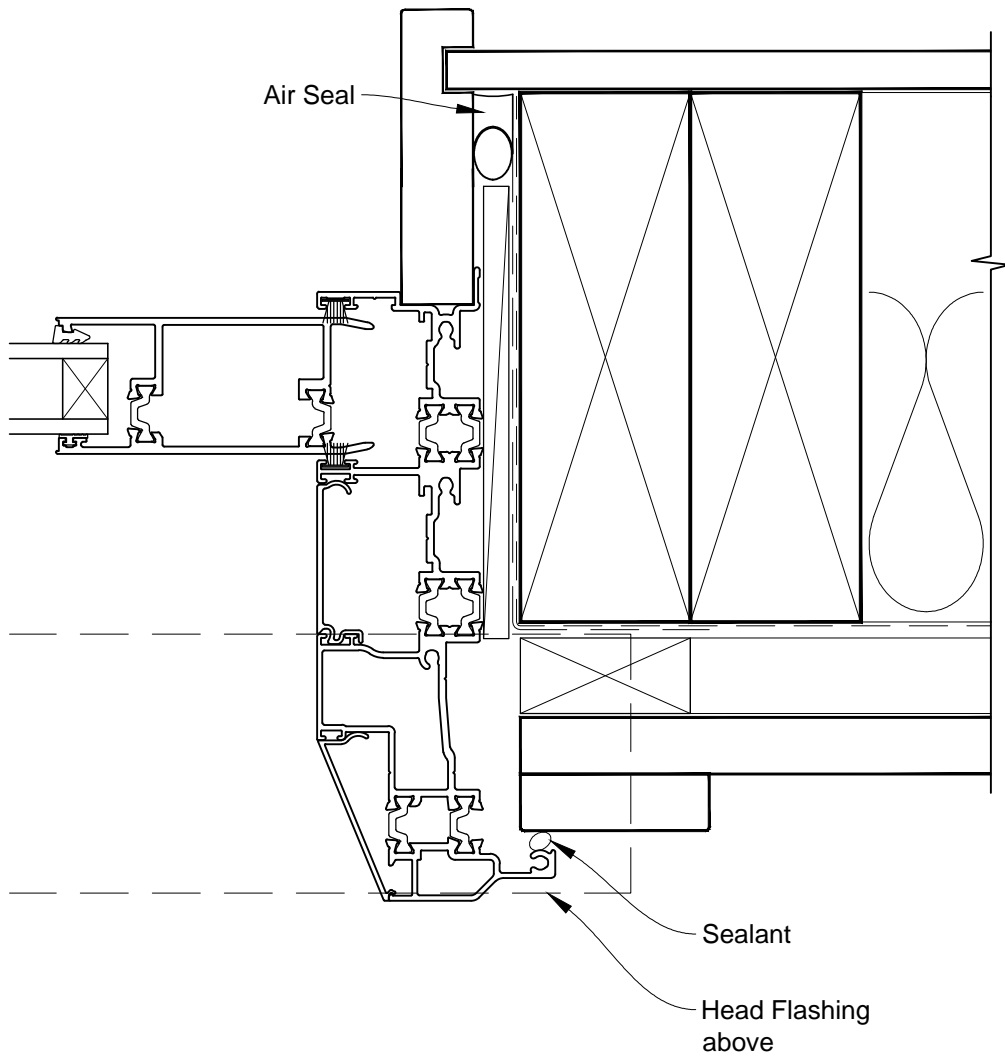

INSTALLATION DETAIL - ALThERM RESIDENTIAL THERMAL HEART - MULTISLIDER DOOR ON BOARD & BATTEN CAVITY CONSTRUCTION

Date: 01.03.14

Scale: 1:2

CAD Ref.: ATMDBB-CH

INSTALLATION DETAIL - ALTherm RESIDENTIAL THERMAL HEART - MULTISLIDER DOOR ON BOARD & BATTEN CAVITY CONSTRUCTION

Date: 01.03.14

Scale: 1:2

CAD Ref.: ATMDBB-CJ

INSTALLATION DETAIL - ALTherm RESIDENTIAL THERMAL HEART - MULTISLIDER DOOR ON BOARD & BATTEN CAVITY CONSTRUCTION

Date: 01.03.14

Scale: 1:2

CAD Ref.: ATMDBB-CS

**INSTALLATION DETAIL - ALTherm RESIDENTIAL THERMAL
HEART - MULTISLIDER DOOR ON BOARD & BATTEN
DIRECT FIXED CLADDING**