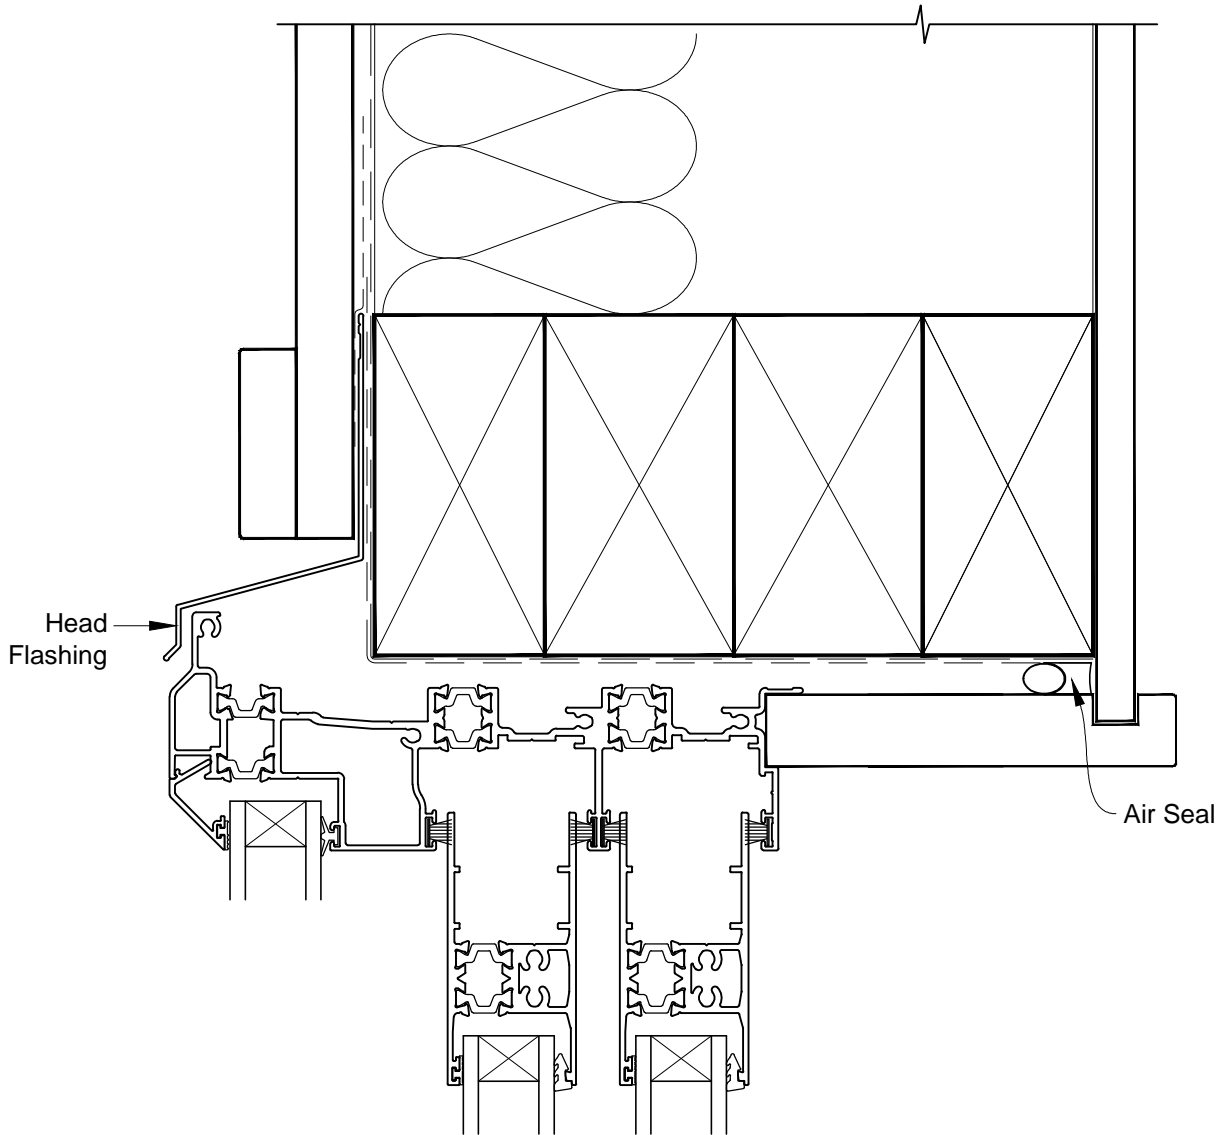

**INSTALLATION DETAIL - ALTherm RESIDENTIAL THERMAL
HEART - MULTISLIDER DOOR ON BOARD & BATTEN
DIRECT FIXED CLADDING**

Date: 01.03.14

Scale: 1:2

CAD Ref.: ATMDBB-DH