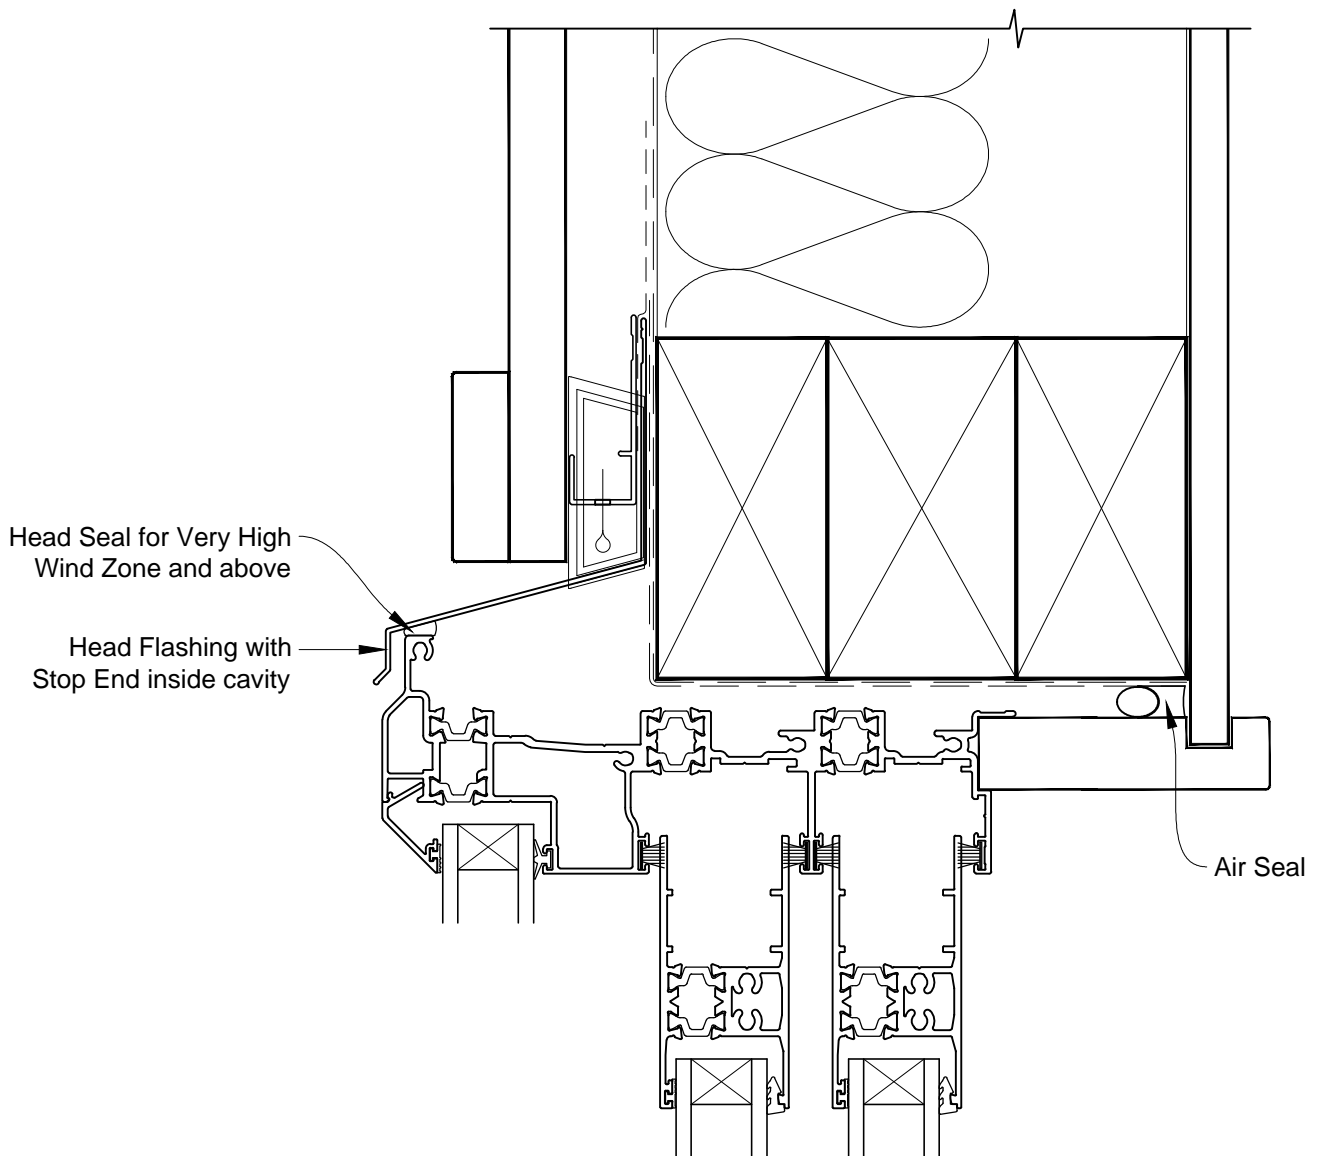

INSTALLATION DETAIL - ALThERM RESIDENTIAL THERMAL HEART - MULTISLIDER DOOR ON BOARD & BATTEN CAVITY CONSTRUCTION

Date: 01.03.14

Scale: 1:2

CAD Ref.: ATMDBB-CH

INSTALLATION DETAIL - ALTherm RESIDENTIAL THERMAL HEART - MULTISLIDER DOOR ON BOARD & BATTEN CAVITY CONSTRUCTION

Date: 01.03.14

Scale: 1:2

CAD Ref.: ATMDBB-CJ

INSTALLATION DETAIL - ALTherm RESIDENTIAL THERMAL HEART - MULTISLIDER DOOR ON BOARD & BATTEN CAVITY CONSTRUCTION

Date: 01.03.14

Scale: 1:2

CAD Ref.: ATMDBB-CS

**INSTALLATION DETAIL - ALTherm RESIDENTIAL THERMAL
HEART - MULTISLIDER DOOR ON BOARD & BATTEN
DIRECT FIXED CLADDING**