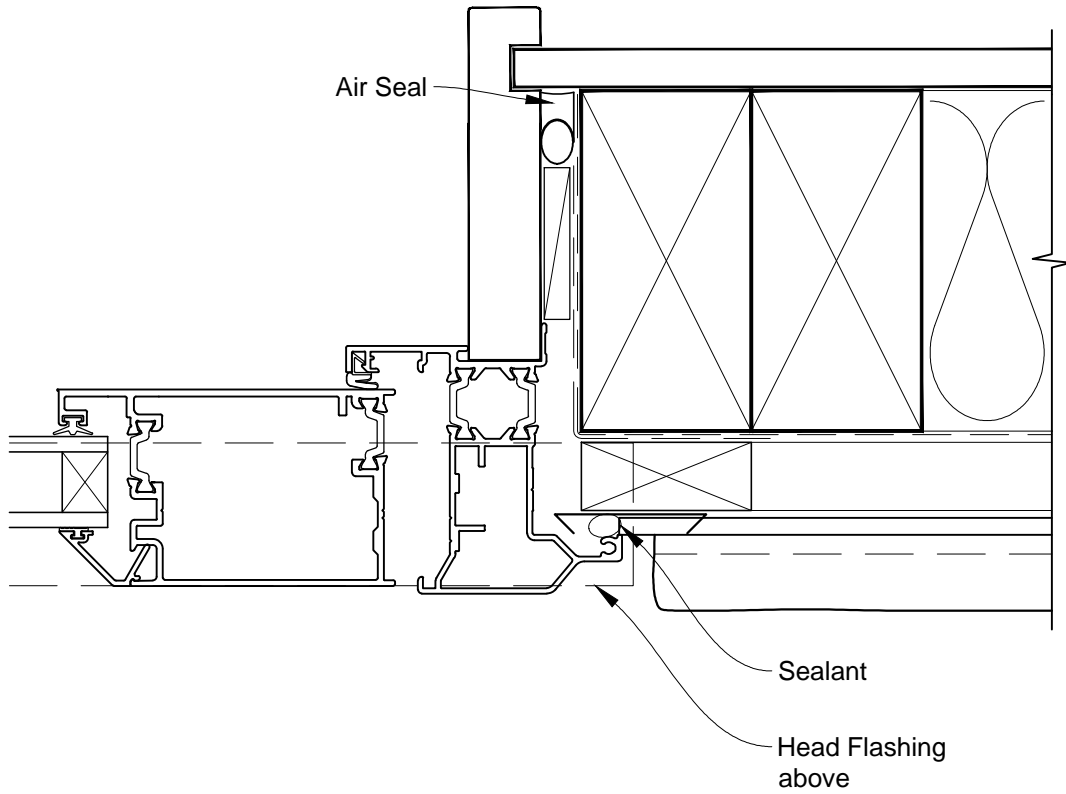

**INSTALLATION DETAIL - ALThERM RESIDENTIAL THERMAL
HEART - HINGED DOOR OPEN OUT ON STUCCO
CAVITY CONSTRUCTION**

Date: 01.03.14

Scale: 1:2

CAD Ref.: ATHOST-CH

**INSTALLATION DETAIL - ALThERM RESIDENTIAL THERMAL
HEART - HINGED DOOR OPEN OUT ON STUCCO
CAVITY CONSTRUCTION**

Date: 01.03.14

Scale: 1:2

CAD Ref.: ATHOST-CJ

INSTALLATION DETAIL - ALThERM RESIDENTIAL THERMAL HEART - HINGED DOOR OPEN OUT ON STUCCO CAVITY CONSTRUCTION

Date: 01.03.14

Scale: 1:2

CAD Ref.: ATHOST-CS