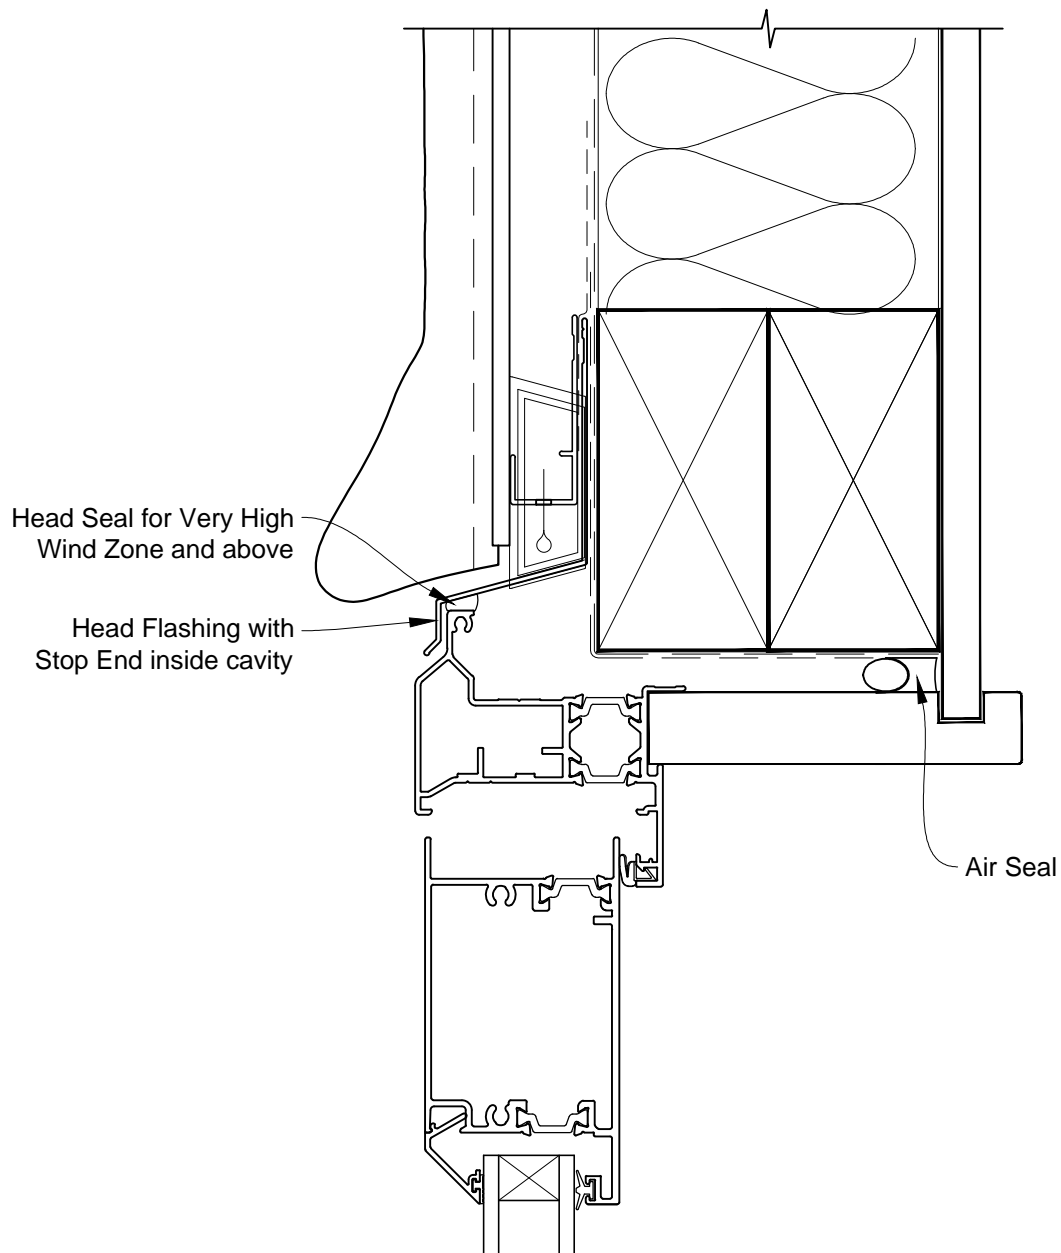

**INSTALLATION DETAIL - ALThERM RESIDENTIAL THERMAL
HEART - HINGED DOOR OPEN OUT ON STUCCO
CAVITY CONSTRUCTION**

Date: 01.03.14

Scale: 1:2

CAD Ref.: ATHOST-CH

**INSTALLATION DETAIL - ALThERM RESIDENTIAL THERMAL
HEART - HINGED DOOR OPEN OUT ON STUCCO
CAVITY CONSTRUCTION**

Date: 01.03.14

Scale: 1:2

CAD Ref.: ATHOST-CJ

INSTALLATION DETAIL - ALThERM RESIDENTIAL THERMAL HEART - HINGED DOOR OPEN OUT ON STUCCO CAVITY CONSTRUCTION

Date: 01.03.14

Scale: 1:2

CAD Ref.: ATHOST-CS