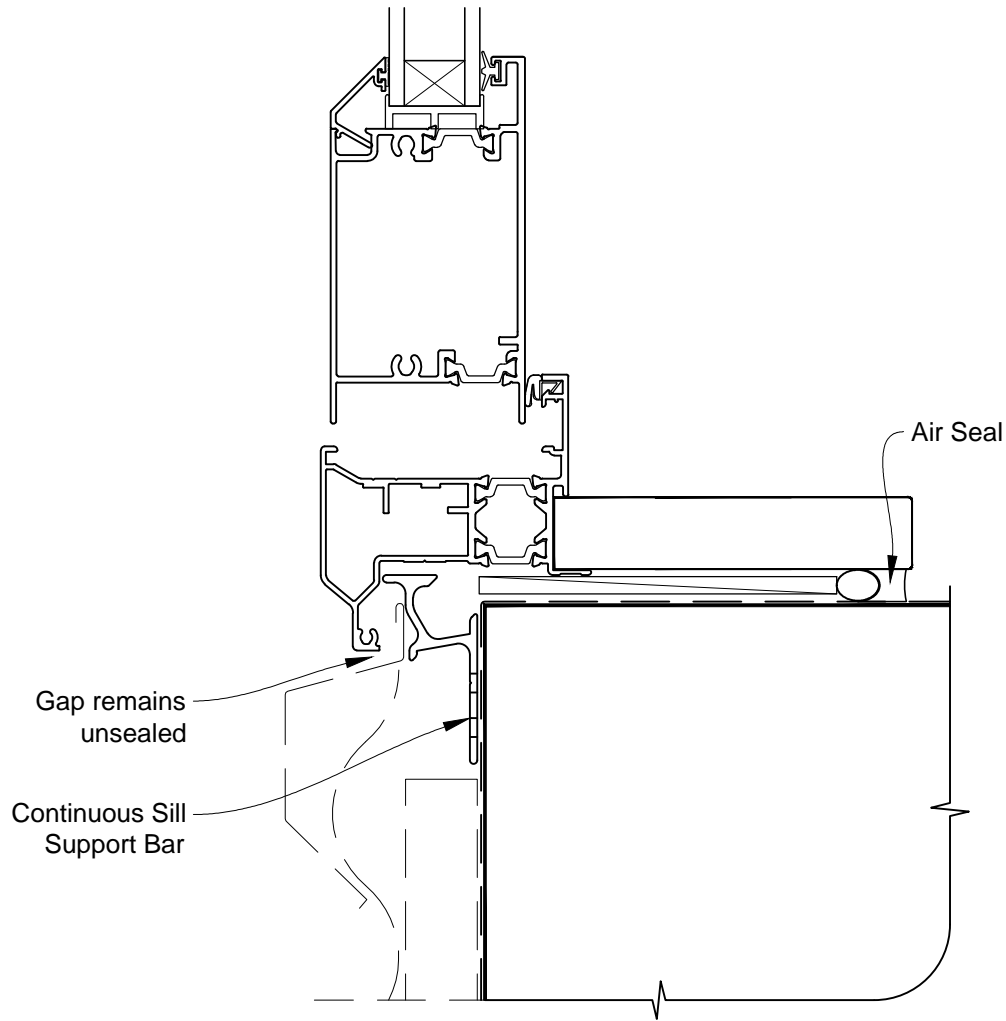

INSTALLATION DETAIL - ALThERM RESIDENTIAL THERMAL HEART - HINGED DOOR OPEN OUT ON PROFILE METAL CAVITY CONSTRUCTION

Date: 01.03.14

Scale: 1:2

CAD Ref.: ATHOPM-CH

INSTALLATION DETAIL - ALTherm RESIDENTIAL THERMAL HEART - HINGED DOOR OPEN OUT ON PROFILE METAL CAVITY CONSTRUCTION

Date: 01.03.14

Scale: 1:2

CAD Ref.: ATHOPM-CJ

INSTALLATION DETAIL - ALTherm RESIDENTIAL THERMAL HEART - HINGED DOOR OPEN OUT ON PROFILE METAL CAVITY CONSTRUCTION

Date: 01.03.14

Scale: 1:2

CAD Ref.: ATHOPM-CS

INSTALLATION DETAIL - ALThERM RESIDENTIAL THERMAL HEART - HINGED DOOR OPEN OUT ON PROFILE METAL DIRECT FIXED CLADDING

Date: 01.03.14

Scale: 1:2

CAD Ref.: ATHOPM-DH

INSTALLATION DETAIL - ALThERM RESIDENTIAL THERMAL HEART - HINGED DOOR OPEN OUT ON PROFILE METAL DIRECT FIXED CLADDING