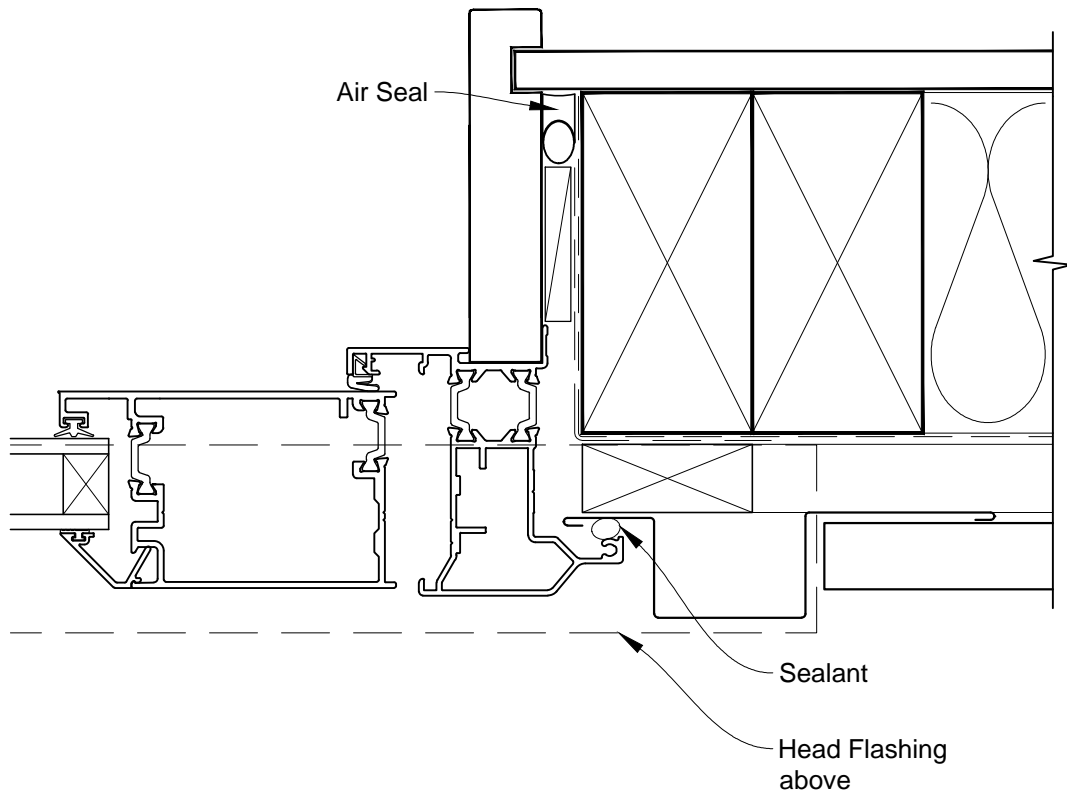

INSTALLATION DETAIL - ALThERM RESIDENTIAL THERMAL HEART - HINGED DOOR OPEN OUT ON PROFILE METAL CAVITY CONSTRUCTION

Date: 01.03.14

Scale: 1:2

CAD Ref.: ATHOPM-CH

INSTALLATION DETAIL - ALTherm RESIDENTIAL THERMAL HEART - HINGED DOOR OPEN OUT ON PROFILE METAL CAVITY CONSTRUCTION

Date: 01.03.14

Scale: 1:2

CAD Ref.: ATHOPM-CJ

INSTALLATION DETAIL - ALTherm RESIDENTIAL THERMAL HEART - HINGED DOOR OPEN OUT ON PROFILE METAL CAVITY CONSTRUCTION

Date: 01.03.14

Scale: 1:2

CAD Ref.: ATHOPM-CS

INSTALLATION DETAIL - ALThERM RESIDENTIAL THERMAL HEART - HINGED DOOR OPEN OUT ON PROFILE METAL DIRECT FIXED CLADDING

Date: 01.03.14

Scale: 1:2

CAD Ref.: ATHOPM-DH

INSTALLATION DETAIL - ALThERM RESIDENTIAL THERMAL HEART - HINGED DOOR OPEN OUT ON PROFILE METAL DIRECT FIXED CLADDING