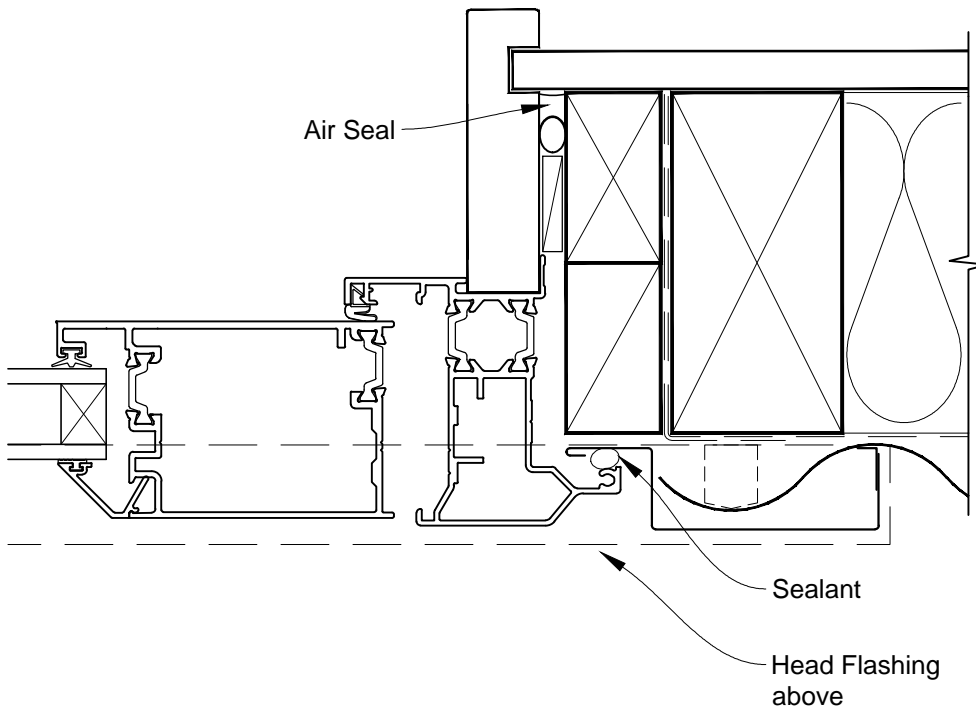

INSTALLATION DETAIL - ALThERM RESIDENTIAL THERMAL HEART - HINGED DOOR OPEN OUT ON PROFILE METAL CAVITY CONSTRUCTION

Date: 01.03.14

Scale: 1:2

CAD Ref.: ATHOPM-CH

INSTALLATION DETAIL - ALTherm RESIDENTIAL THERMAL HEART - HINGED DOOR OPEN OUT ON PROFILE METAL CAVITY CONSTRUCTION

Date: 01.03.14

Scale: 1:2

CAD Ref.: ATHOPM-CJ

INSTALLATION DETAIL - ALTherm RESIDENTIAL THERMAL HEART - HINGED DOOR OPEN OUT ON PROFILE METAL CAVITY CONSTRUCTION

Date: 01.03.14

Scale: 1:2

CAD Ref.: ATHOPM-CS

INSTALLATION DETAIL - ALThERM RESIDENTIAL THERMAL HEART - HINGED DOOR OPEN OUT ON PROFILE METAL DIRECT FIXED CLADDING

Date: 01.03.14

Scale: 1:2

CAD Ref.: ATHOPM-DH

INSTALLATION DETAIL - ALThERM RESIDENTIAL THERMAL HEART - HINGED DOOR OPEN OUT ON PROFILE METAL DIRECT FIXED CLADDING

Date: 01.03.14

Scale: 1:2

CAD Ref.: ATHOPM-DJ

INSTALLATION DETAIL - ALTherm RESIDENTIAL THERMAL HEART - HINGED DOOR OPEN OUT ON PROFILE METAL DIRECT FIXED CLADDING

Date: 01.03.14

Scale: 1:2

CAD Ref.: ATHOPM-DS