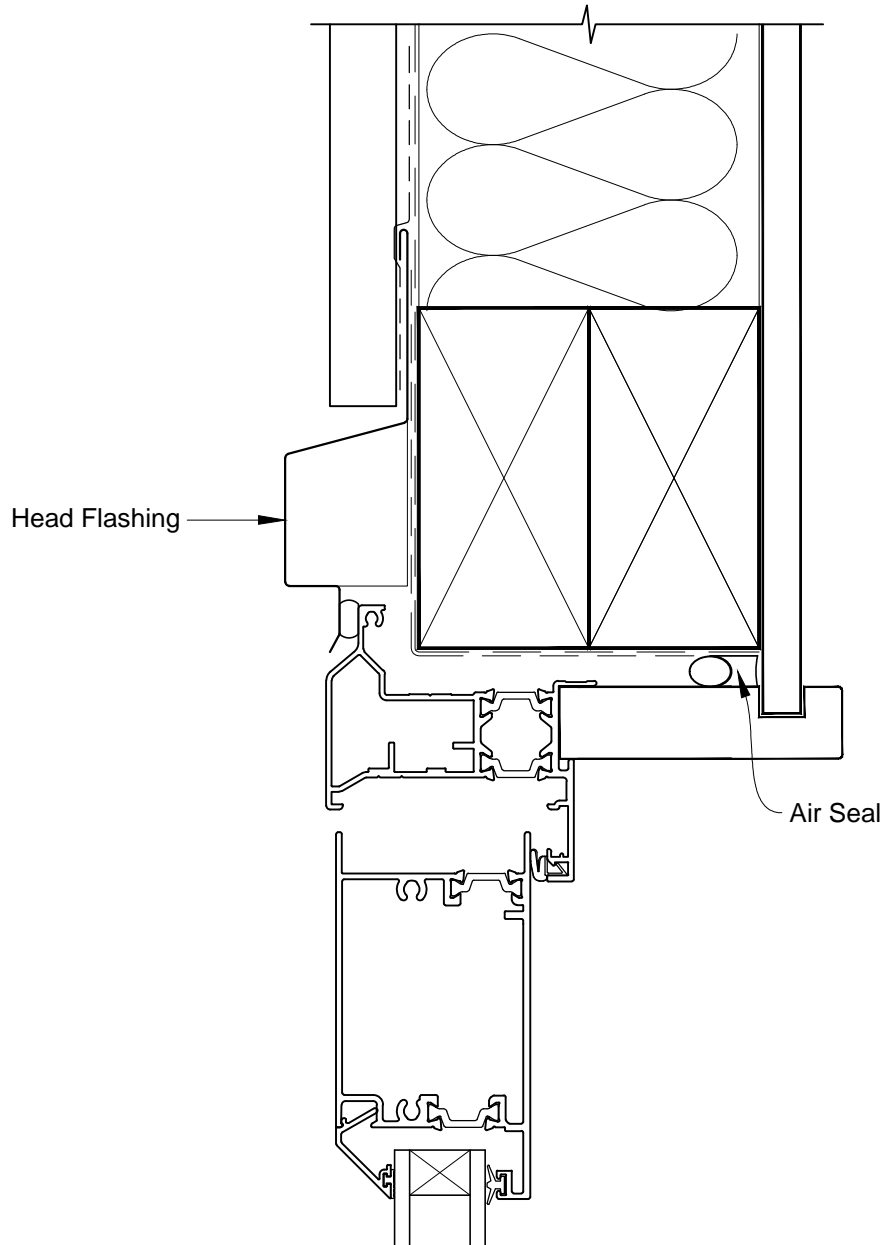

INSTALLATION DETAIL - ALThERM RESIDENTIAL THERMAL HEART - HINGED DOOR OPEN OUT ON PROFILE METAL CAVITY CONSTRUCTION

Date: 01.03.14

Scale: 1:2

CAD Ref.: ATHOPM-CH

INSTALLATION DETAIL - ALTherm RESIDENTIAL THERMAL HEART - HINGED DOOR OPEN OUT ON PROFILE METAL CAVITY CONSTRUCTION

Date: 01.03.14

Scale: 1:2

CAD Ref.: ATHOPM-CJ

INSTALLATION DETAIL - ALTherm RESIDENTIAL THERMAL HEART - HINGED DOOR OPEN OUT ON PROFILE METAL CAVITY CONSTRUCTION

Date: 01.03.14

Scale: 1:2

CAD Ref.: ATHOPM-CS

INSTALLATION DETAIL - ALThERM RESIDENTIAL THERMAL HEART - HINGED DOOR OPEN OUT ON PROFILE METAL DIRECT FIXED CLADDING

Date: 01.03.14

Scale: 1:2

CAD Ref.: ATHOPM-DH

INSTALLATION DETAIL - ALThERM RESIDENTIAL THERMAL HEART - HINGED DOOR OPEN OUT ON PROFILE METAL DIRECT FIXED CLADDING