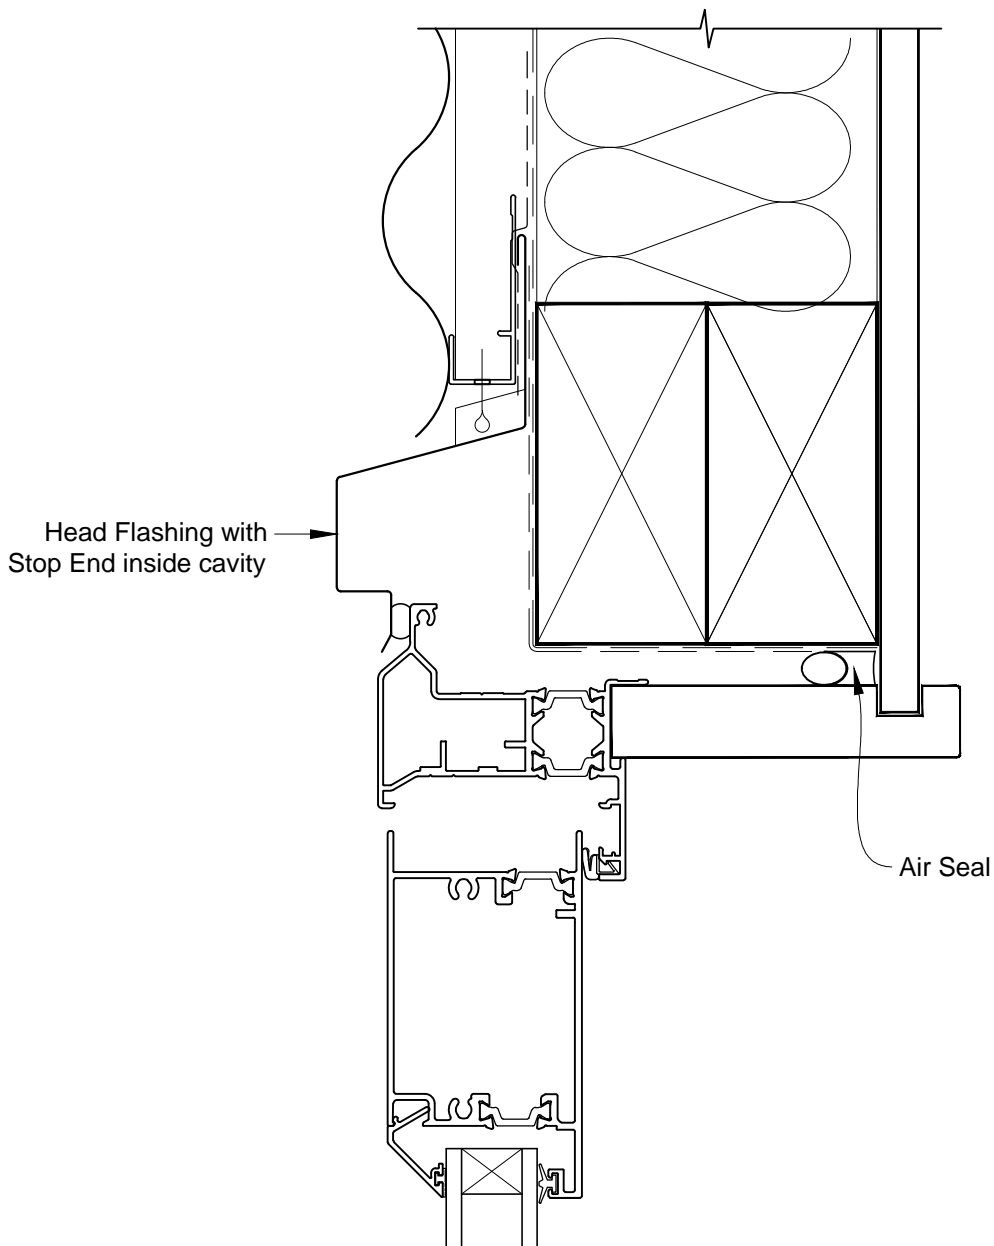

INSTALLATION DETAIL - ALThERM RESIDENTIAL THERMAL HEART - HINGED DOOR OPEN OUT ON PROFILE METAL CAVITY CONSTRUCTION

Date: 01.03.14

Scale: 1:2

CAD Ref.: ATHOPM-CH

INSTALLATION DETAIL - ALTherm RESIDENTIAL THERMAL HEART - HINGED DOOR OPEN OUT ON PROFILE METAL CAVITY CONSTRUCTION

Date: 01.03.14

Scale: 1:2

CAD Ref.: ATHOPM-CJ

INSTALLATION DETAIL - ALTherm RESIDENTIAL THERMAL HEART - HINGED DOOR OPEN OUT ON PROFILE METAL CAVITY CONSTRUCTION

Date: 01.03.14

Scale: 1:2

CAD Ref.: ATHOPM-CS