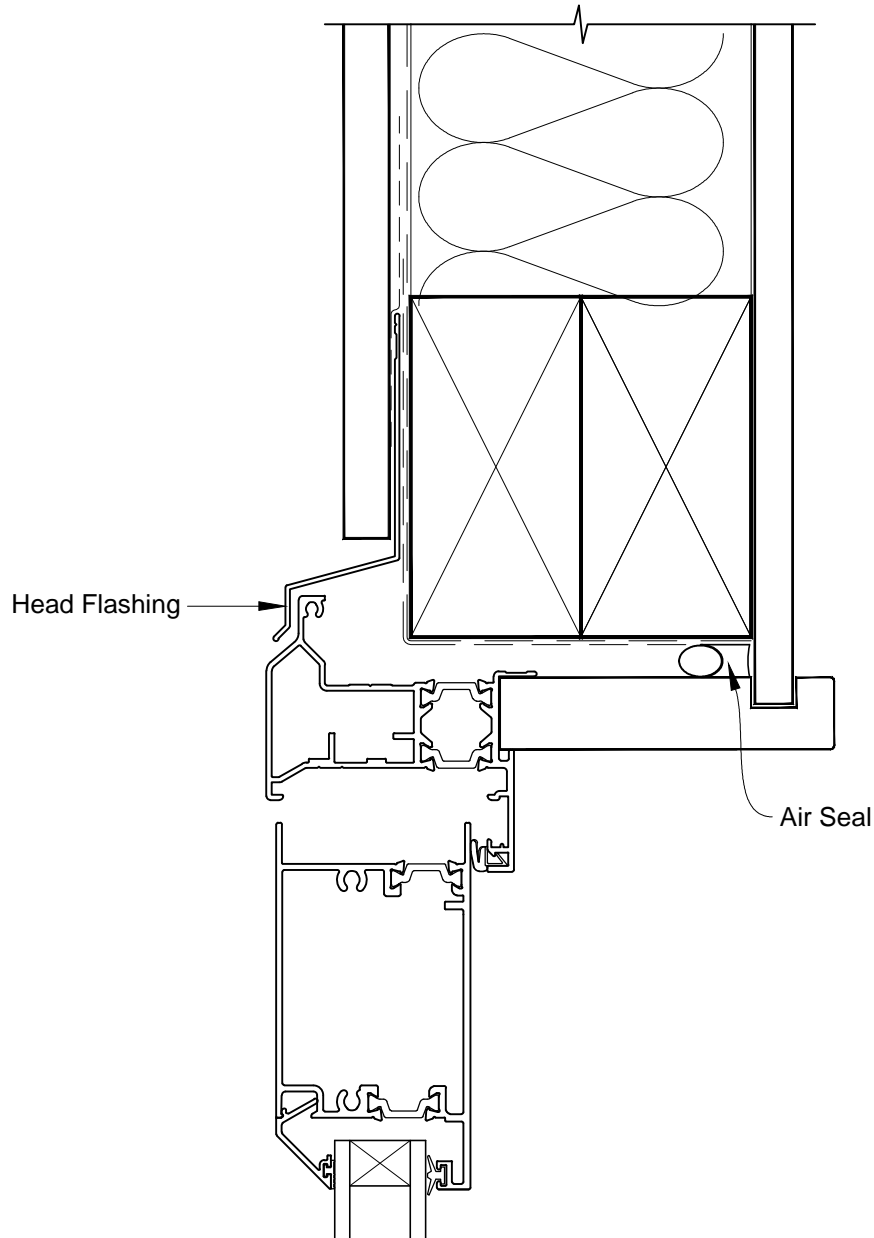

**INSTALLATION DETAIL - ALTherm RESIDENTIAL THERMAL
HEART - HINGED DOOR OPEN OUT ON FLAT SHEET
DIRECT FIXED CLADDING**

Date: 01.03.14

Scale: 1:2

CAD Ref.: ATHOFS-DH