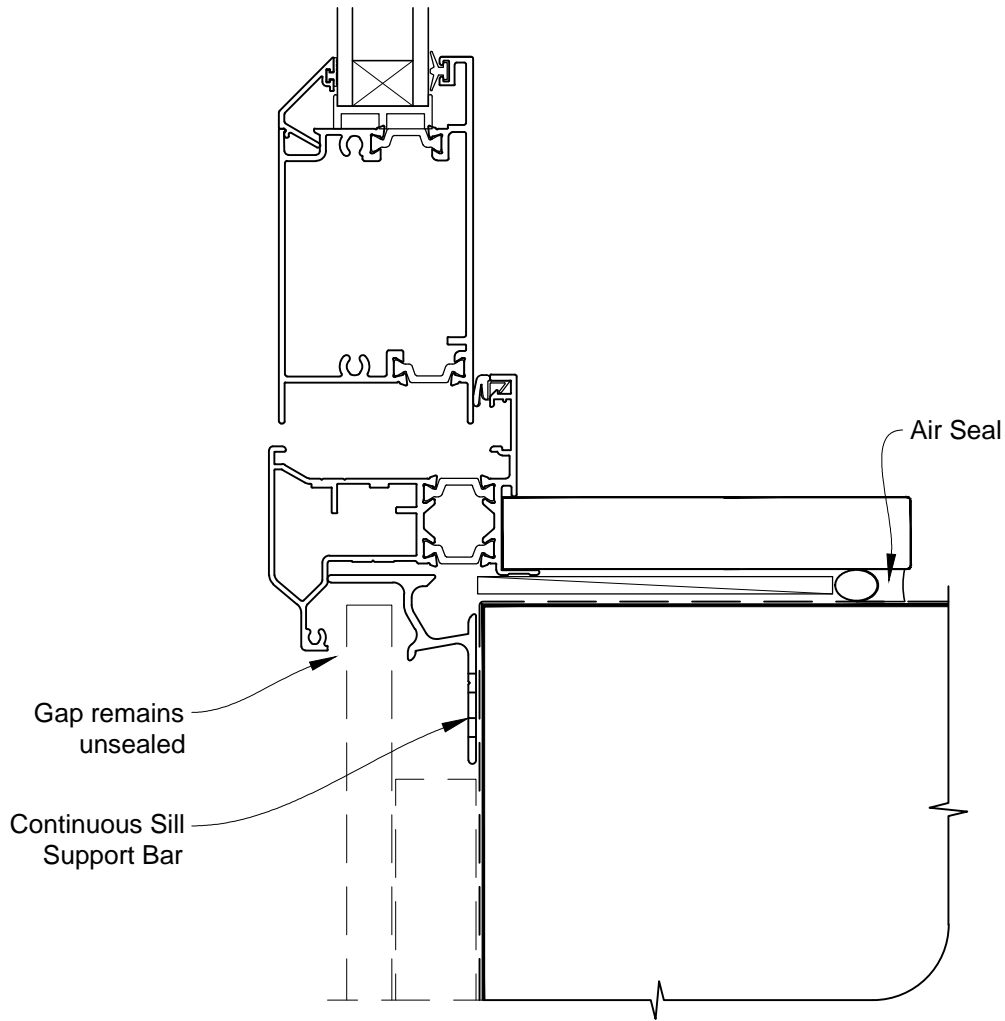

Date: 01.03.14

Scale: 1:2

CAD Ref.: ATHOFS-CJ

INSTALLATION DETAIL - ALThERM RESIDENTIAL THERMAL HEART - HINGED DOOR OPEN OUT ON FLAT SHEET CAVITY CONSTRUCTION

Date: 01.03.14

Scale: 1:2

CAD Ref.: ATHOFS-CS

**INSTALLATION DETAIL - ALTherm RESIDENTIAL THERMAL
HEART - HINGED DOOR OPEN OUT ON FLAT SHEET
DIRECT FIXED CLADDING**