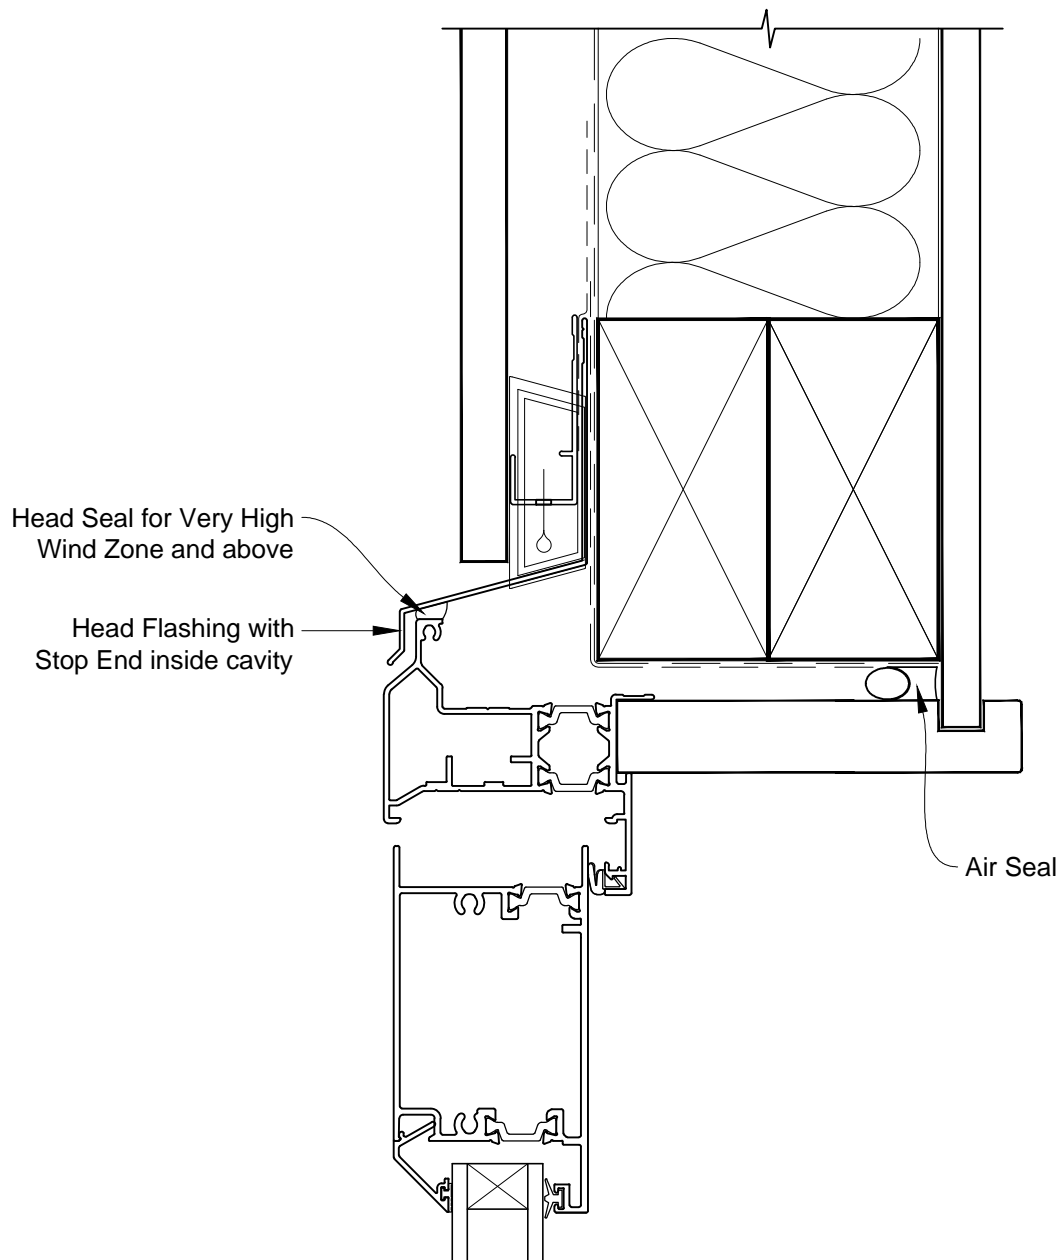

INSTALLATION DETAIL - ALThERM RESIDENTIAL THERMAL HEART - HINGED DOOR OPEN OUT ON FLAT SHEET CAVITY CONSTRUCTION

Date: 01.03.14

Scale: 1:2

CAD Ref.: ATHOFS-CH

INSTALLATION DETAIL - ALThERM RESIDENTIAL THERMAL HEART - HINGED DOOR OPEN OUT ON FLAT SHEET CAVITY CONSTRUCTION