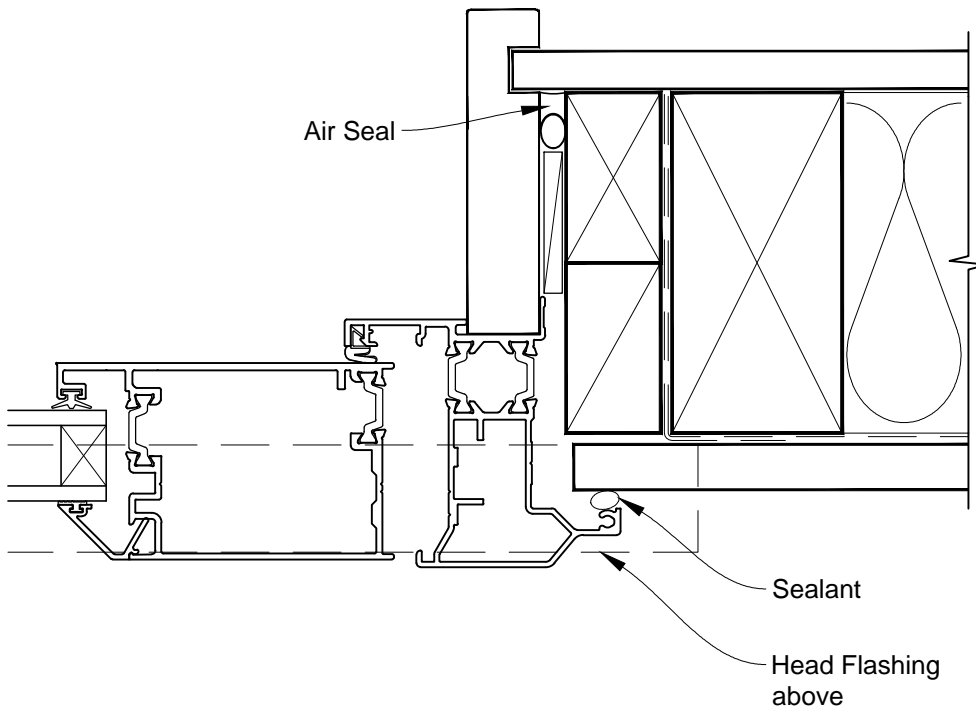

Date: 01.03.14

Scale: 1:2

CAD Ref.: ATHOFS-DH

**INSTALLATION DETAIL - ALTherm RESIDENTIAL THERMAL
HEART - HINGED DOOR OPEN OUT ON FLAT SHEET
DIRECT FIXED CLADDING**

Date: 01.03.14

Scale: 1:2

CAD Ref.: ATHOFS-DJ

**INSTALLATION DETAIL - ALTherm RESIDENTIAL THERMAL
HEART - HINGED DOOR OPEN OUT ON FLAT SHEET
DIRECT FIXED CLADDING**

Date: 01.03.14

Scale: 1:2

CAD Ref.: ATHOFS-DS