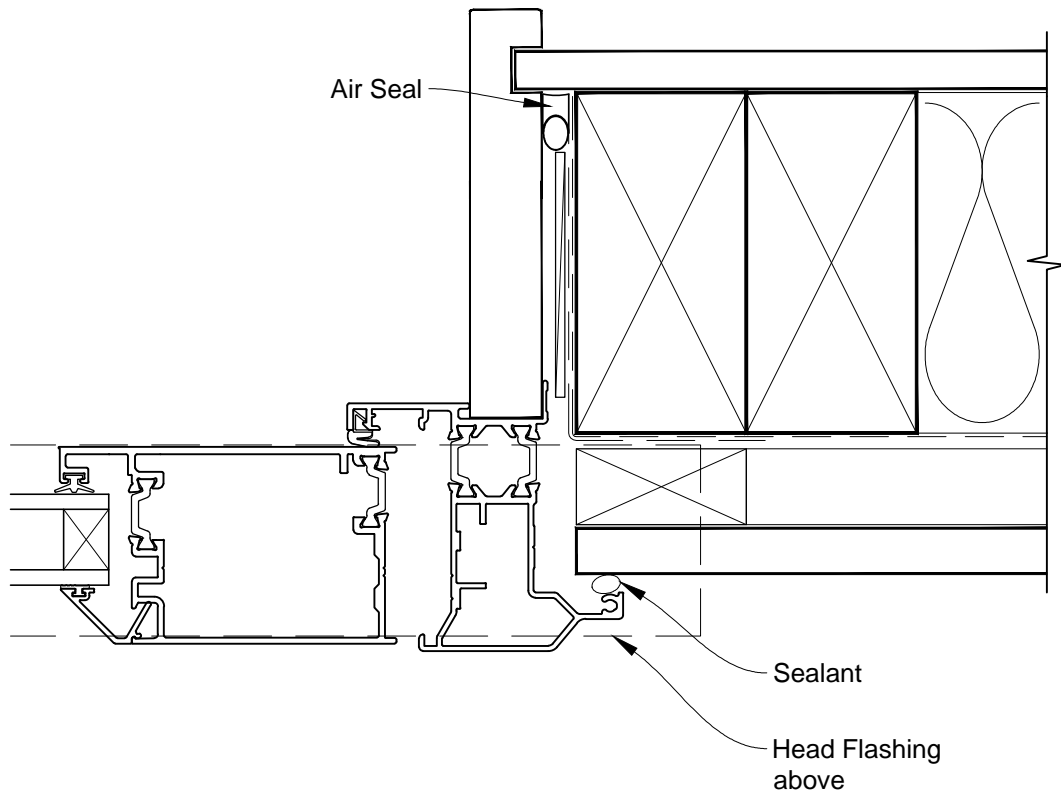

INSTALLATION DETAIL - ALThERM RESIDENTIAL THERMAL HEART - HINGED DOOR OPEN OUT ON FLAT SHEET CAVITY CONSTRUCTION

Date: 01.03.14

Scale: 1:2

CAD Ref.: ATHOFS-CH

INSTALLATION DETAIL - ALThERM RESIDENTIAL THERMAL HEART - HINGED DOOR OPEN OUT ON FLAT SHEET CAVITY CONSTRUCTION

Date: 01.03.14

Scale: 1:2

CAD Ref.: ATHOFS-CJ

INSTALLATION DETAIL - ALThERM RESIDENTIAL THERMAL HEART - HINGED DOOR OPEN OUT ON FLAT SHEET CAVITY CONSTRUCTION

Date: 01.03.14

Scale: 1:2

CAD Ref.: ATHOFS-CS

**INSTALLATION DETAIL - ALTherm RESIDENTIAL THERMAL
HEART - HINGED DOOR OPEN OUT ON FLAT SHEET
DIRECT FIXED CLADDING**