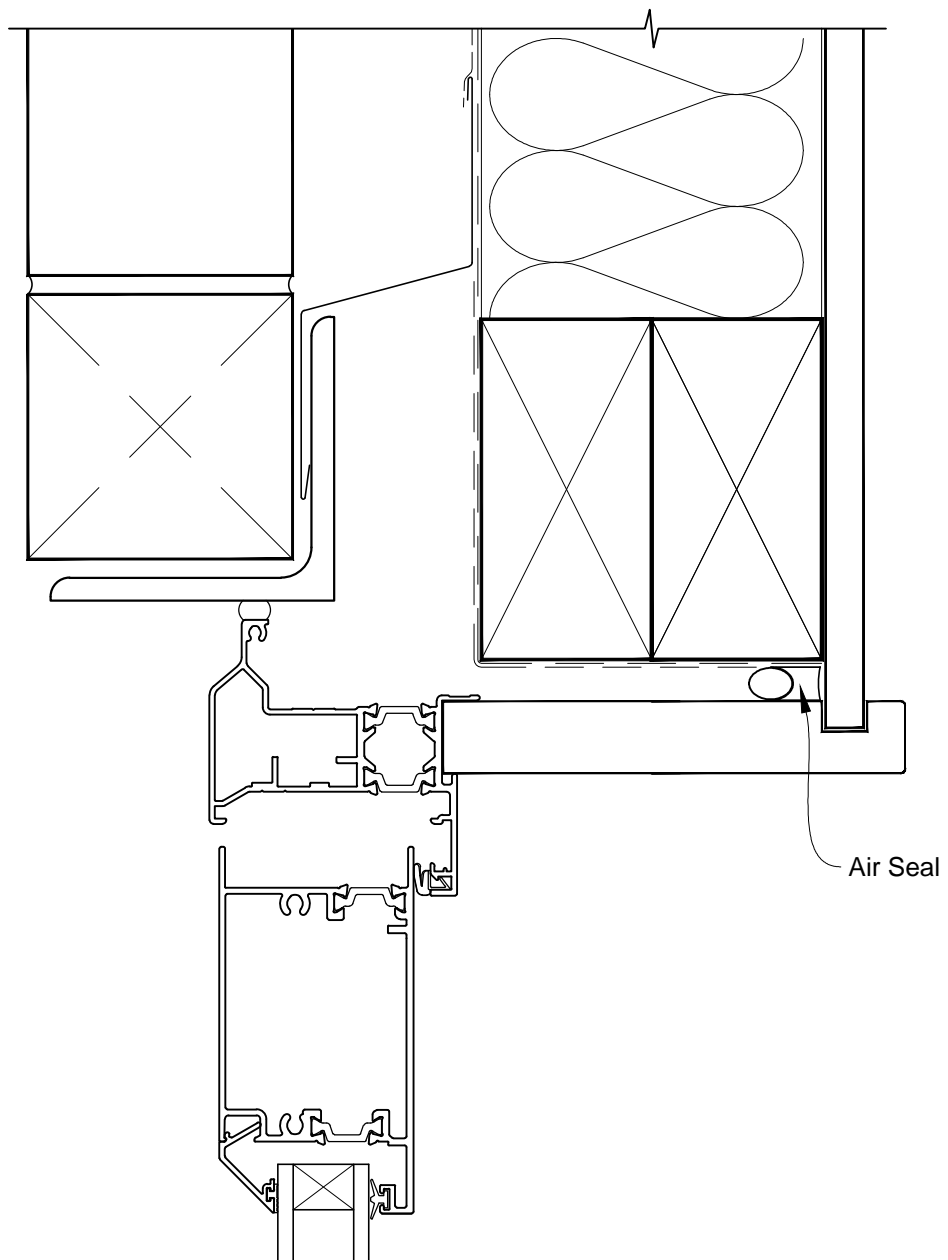

INSTALLATION DETAIL - ALThERM RESIDENTIAL THERMAL HEART - HINGED DOOR OPEN OUT DOOR ON BRICK VENEER CAVITY CONSTRUCTION

Date: 01.03.14

Scale: 1:2

CAD Ref.: ATHOBV-CH

INSTALLATION DETAIL - ALThERM RESIDENTIAL THERMAL HEART - HINGED DOOR OPEN OUT DOOR ON BRICK VENEER CAVITY CONSTRUCTION

Date: 01.03.14

Scale: 1:2

CAD Ref.: ATHOBV-CJ

INSTALLATION DETAIL - ALThERM RESIDENTIAL THERMAL HEART - HINGED DOOR OPEN OUT DOOR ON BRICK VENEER CAVITY CONSTRUCTION

Date: 01.03.14

Scale: 1:2

CAD Ref.: ATHOBV-CS