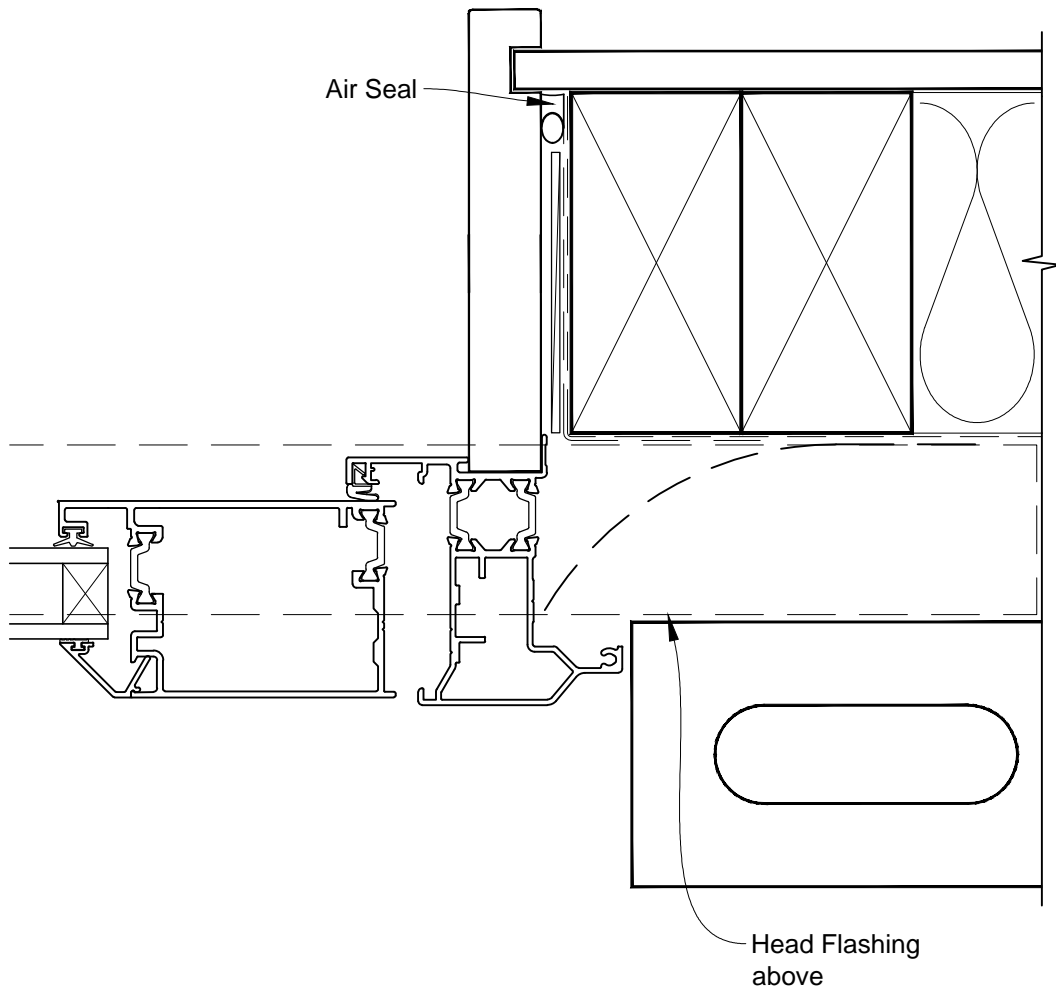

INSTALLATION DETAIL - ALThERM RESIDENTIAL THERMAL HEART - HINGED DOOR OPEN OUT DOOR ON BRICK VENEER CAVITY CONSTRUCTION

Date: 01.03.14

Scale: 1:2

CAD Ref.: ATHOBV-CH

INSTALLATION DETAIL - ALThERM RESIDENTIAL THERMAL HEART - HINGED DOOR OPEN OUT DOOR ON BRICK VENEER CAVITY CONSTRUCTION

Date: 01.03.14

Scale: 1:2

CAD Ref.: ATHOBV-CJ

INSTALLATION DETAIL - ALThERM RESIDENTIAL THERMAL HEART - HINGED DOOR OPEN OUT DOOR ON BRICK VENEER CAVITY CONSTRUCTION

Date: 01.03.14

Scale: 1:2

CAD Ref.: ATHOBV-CS