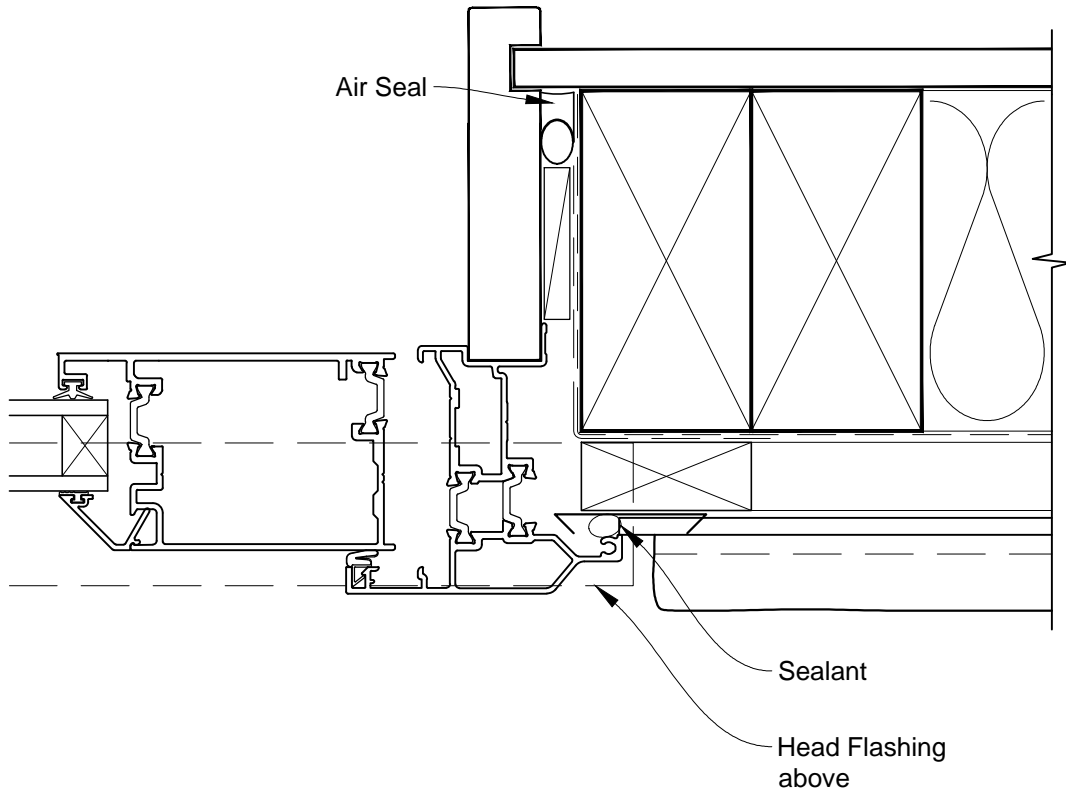

# INSTALLATION DETAIL - ALThERM RESIDENTIAL THERMAL HEART - HINGED DOOR OPEN IN ON STUCCO CAVITY CONSTRUCTION

Date: 01.03.14

Scale: 1:2

CAD Ref.: ATHIST-CH

**INSTALLATION DETAIL - ALThERM RESIDENTIAL THERMAL HEART - HINGED DOOR OPEN IN ON STUCCO CAVITY CONSTRUCTION**

Date: 01.03.14

Scale: 1:2

CAD Ref.: ATHIST-CJ

**INSTALLATION DETAIL - ALThERM RESIDENTIAL THERMAL HEART - HINGED DOOR OPEN IN ON STUCCO CAVITY CONSTRUCTION**

Date: 01.03.14

Scale: 1:2

CAD Ref.: ATHIST-CS