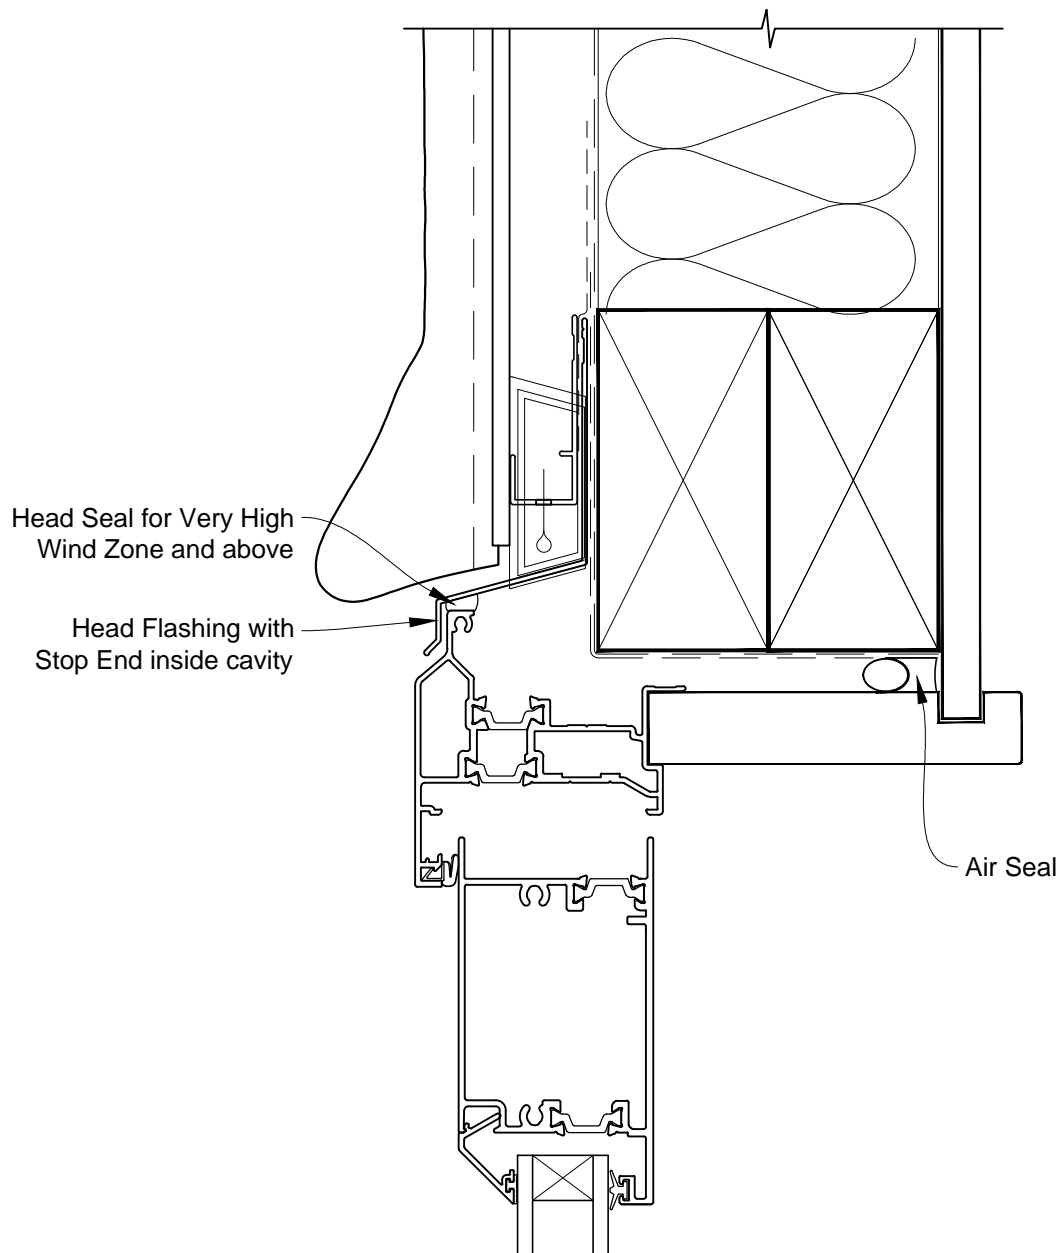

# INSTALLATION DETAIL - ALThERM RESIDENTIAL THERMAL HEART - HINGED DOOR OPEN IN ON STUCCO CAVITY CONSTRUCTION

Date: 01.03.14

Scale: 1:2

CAD Ref.: ATHIST-CH

**INSTALLATION DETAIL - ALThERM RESIDENTIAL THERMAL HEART - HINGED DOOR OPEN IN ON STUCCO CAVITY CONSTRUCTION**