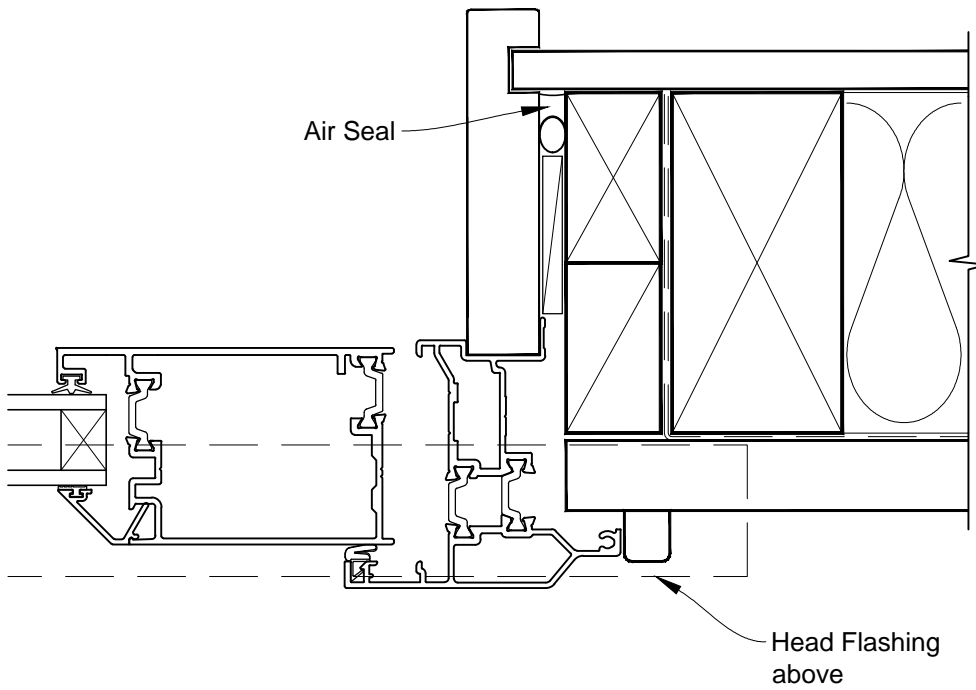

INSTALLATION DETAIL - ALThERM RESIDENTIAL THERMAL HEART - HINGED DOOR OPEN IN ON RUSTICATED WEATHERBOARD - DIRECT FIXED CLADDING

Date: 01.03.14

Scale: 1:2

CAD Ref.: ATHIRW-DH

**INSTALLATION DETAIL - ALTherm RESIDENTIAL THERMAL
HEART - HINGED DOOR OPEN IN ON RUSTICATED
WEATHERBOARD - DIRECT FIXED CLADDING**

Date: 01.03.14

Scale: 1:2

CAD Ref.: ATHIRW-DJ

**INSTALLATION DETAIL - ALThERM RESIDENTIAL THERMAL
HEART - HINGED DOOR OPEN IN ON RUSTICATED
WEATHERBOARD - DIRECT FIXED CLADDING**

Date: 01.03.14

Scale: 1:2

CAD Ref.: ATHIRW-DS