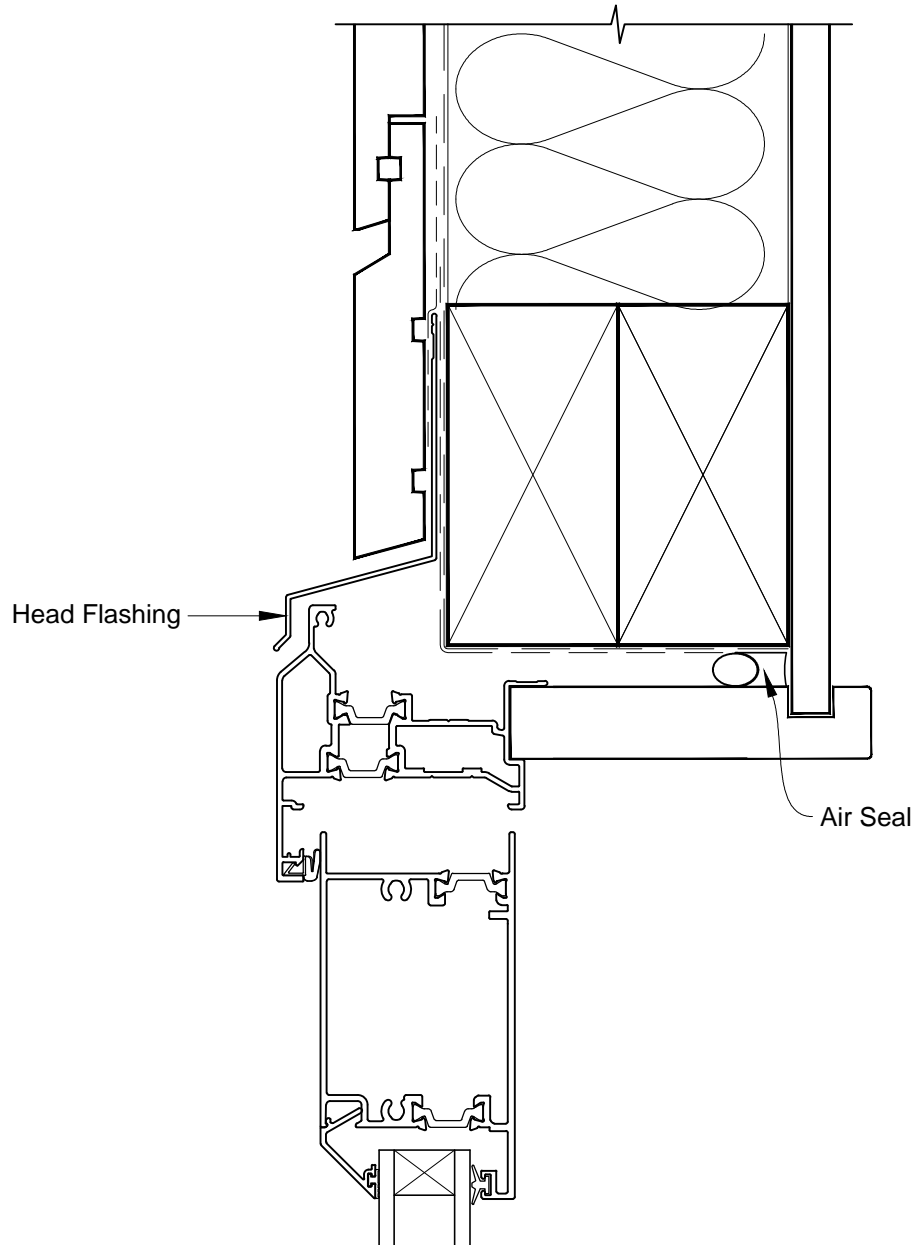

Date: 01.03.14

Scale: 1:2

CAD Ref.: ATHIRW-CJ

**INSTALLATION DETAIL - ALTherm RESIDENTIAL THERMAL
HEART - HINGED DOOR OPEN IN ON RUSTICATED
WEATHERBOARD - CAVITY CONSTRUCTION**

Date: 01.03.14

Scale: 1:2

CAD Ref.: ATHIRW-CS

INSTALLATION DETAIL - ALThERM RESIDENTIAL THERMAL HEART - HINGED DOOR OPEN IN ON RUSTICATED WEATHERBOARD - DIRECT FIXED CLADDING

Date: 01.03.14

Scale: 1:2

CAD Ref.: ATHIRW-DH

**INSTALLATION DETAIL - ALTherm RESIDENTIAL THERMAL
HEART - HINGED DOOR OPEN IN ON RUSTICATED
WEATHERBOARD - DIRECT FIXED CLADDING**