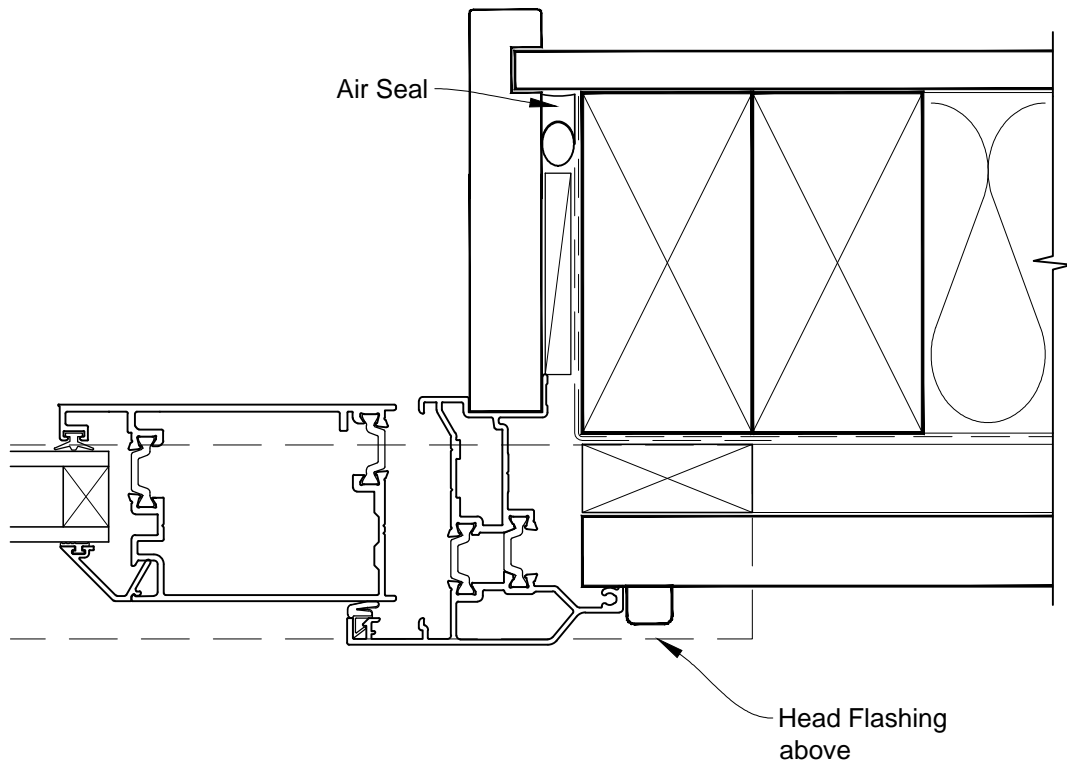

**INSTALLATION DETAIL - ALThERM RESIDENTIAL THERMAL
HEART - HINGED DOOR OPEN IN ON RUSTICATED
WEATHERBOARD - CAVITY CONSTRUCTION**

Date: 01.03.14

Scale: 1:2

CAD Ref.: ATHIRW-CH

**INSTALLATION DETAIL - ALThERM RESIDENTIAL THERMAL
HEART - HINGED DOOR OPEN IN ON RUSTICATED
WEATHERBOARD - CAVITY CONSTRUCTION**

Date: 01.03.14

Scale: 1:2

CAD Ref.: ATHIRW-CJ

**INSTALLATION DETAIL - ALTherm RESIDENTIAL THERMAL
HEART - HINGED DOOR OPEN IN ON RUSTICATED
WEATHERBOARD - CAVITY CONSTRUCTION**

Date: 01.03.14

Scale: 1:2

CAD Ref.: ATHIRW-CS