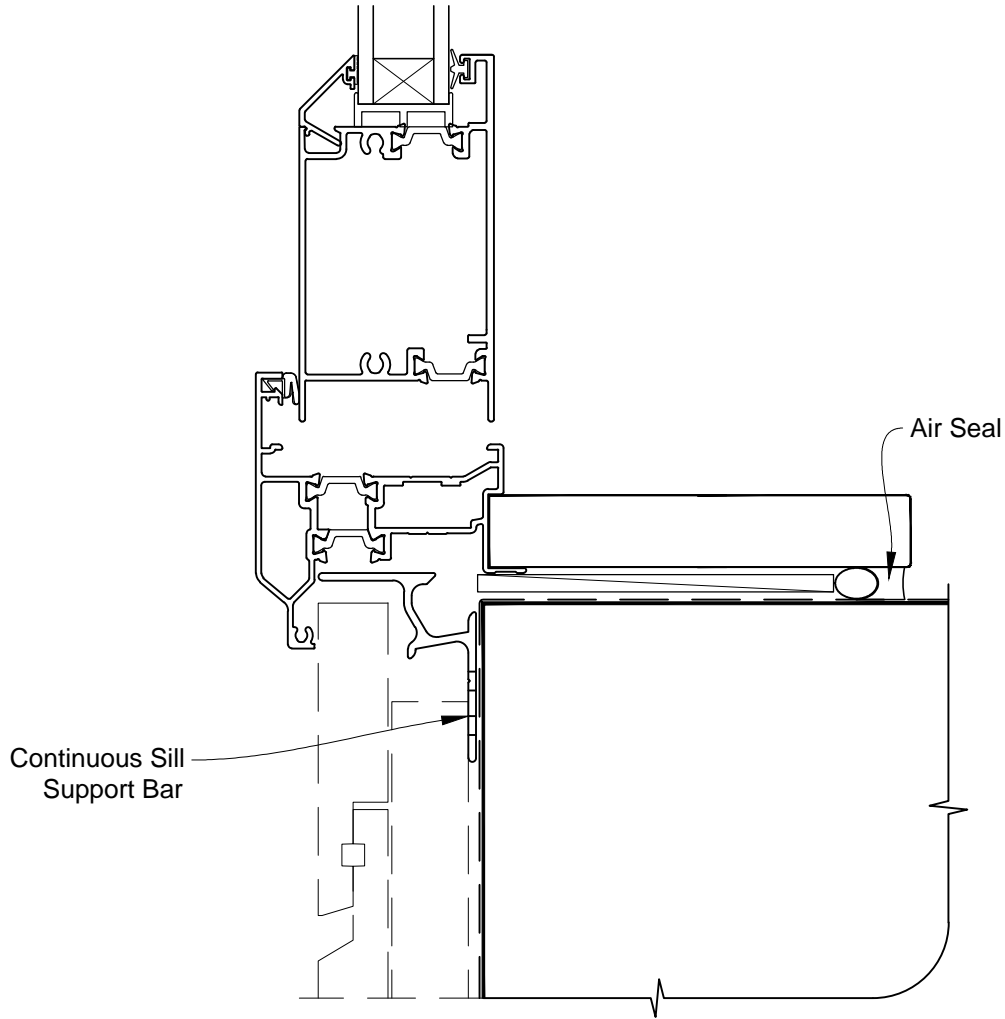

Date: 01.03.14

Scale: 1:2

CAD Ref.: ATHIRW-CJ

**INSTALLATION DETAIL - ALTherm RESIDENTIAL THERMAL
HEART - HINGED DOOR OPEN IN ON RUSTICATED
WEATHERBOARD - CAVITY CONSTRUCTION**

Date: 01.03.14

Scale: 1:2

CAD Ref.: ATHIRW-CS

INSTALLATION DETAIL - ALThERM RESIDENTIAL THERMAL HEART - HINGED DOOR OPEN IN ON RUSTICATED WEATHERBOARD - DIRECT FIXED CLADDING

Date: 01.03.14

Scale: 1:2

CAD Ref.: ATHIRW-DH

**INSTALLATION DETAIL - ALTherm RESIDENTIAL THERMAL
HEART - HINGED DOOR OPEN IN ON RUSTICATED
WEATHERBOARD - DIRECT FIXED CLADDING**