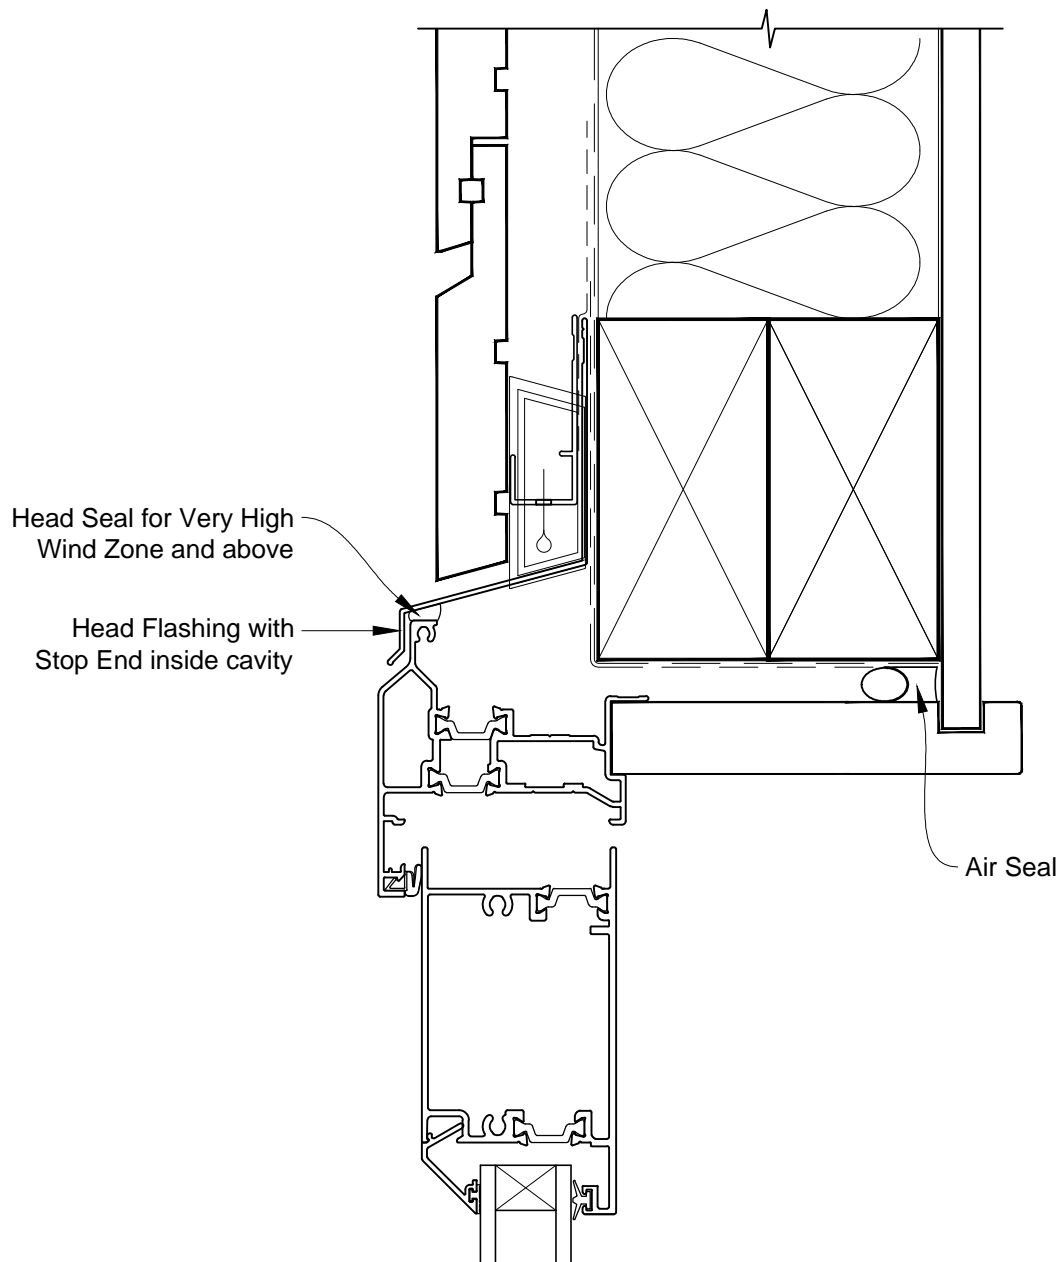

**INSTALLATION DETAIL - ALThERM RESIDENTIAL THERMAL
HEART - HINGED DOOR OPEN IN ON RUSTICATED
WEATHERBOARD - CAVITY CONSTRUCTION**

Date: 01.03.14

Scale: 1:2

CAD Ref.: ATHIRW-CH

**INSTALLATION DETAIL - ALThERM RESIDENTIAL THERMAL
HEART - HINGED DOOR OPEN IN ON RUSTICATED
WEATHERBOARD - CAVITY CONSTRUCTION**

Date: 01.03.14

Scale: 1:2

CAD Ref.: ATHIRW-CJ

**INSTALLATION DETAIL - ALTherm RESIDENTIAL THERMAL
HEART - HINGED DOOR OPEN IN ON RUSTICATED
WEATHERBOARD - CAVITY CONSTRUCTION**

Date: 01.03.14

Scale: 1:2

CAD Ref.: ATHIRW-CS