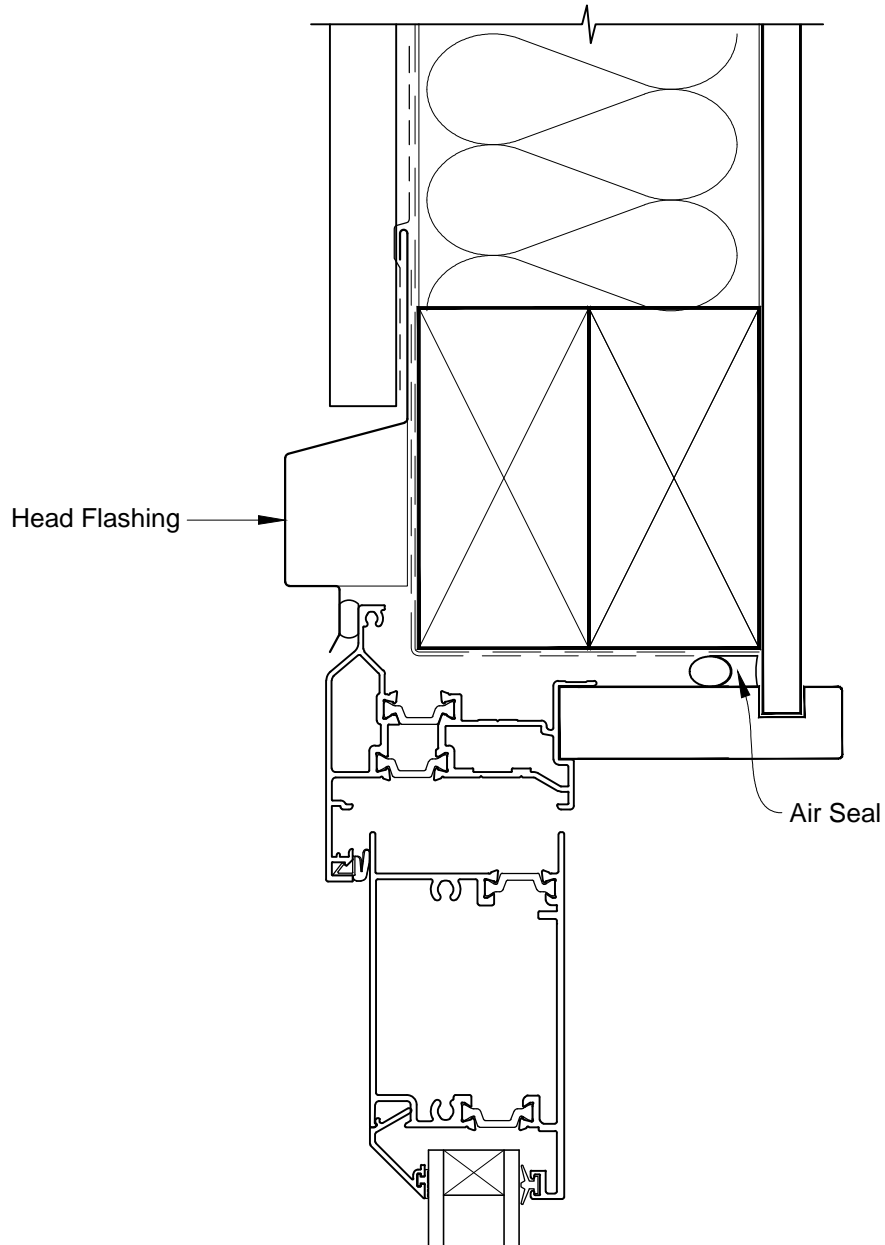

INSTALLATION DETAIL - ALTherm RESIDENTIAL THERMAL HEART - HINGED DOOR OPEN IN ON PROFILE METAL CAVITY CONSTRUCTION

Date: 01.03.14

Scale: 1:2

CAD Ref.: ATHIPM-CH

INSTALLATION DETAIL - ALThERM RESIDENTIAL THERMAL HEART - HINGED DOOR OPEN IN ON PROFILE METAL CAVITY CONSTRUCTION

Date: 01.03.14

Scale: 1:2

CAD Ref.: ATHIPM-CJ

INSTALLATION DETAIL - ALTherm RESIDENTIAL THERMAL HEART - HINGED DOOR OPEN IN ON PROFILE METAL CAVITY CONSTRUCTION

Date: 01.03.14

Scale: 1:2

CAD Ref.: ATHIPM-CS

**INSTALLATION DETAIL - ALThERM RESIDENTIAL THERMAL
HEART - HINGED DOOR OPEN IN ON PROFILE METAL
DIRECT FIXED CLADDING**

Date: 01.03.14

Scale: 1:2

CAD Ref.: ATHIPM-DH

**INSTALLATION DETAIL - ALThERM RESIDENTIAL THERMAL
HEART - HINGED DOOR OPEN IN ON PROFILE METAL
DIRECT FIXED CLADDING**