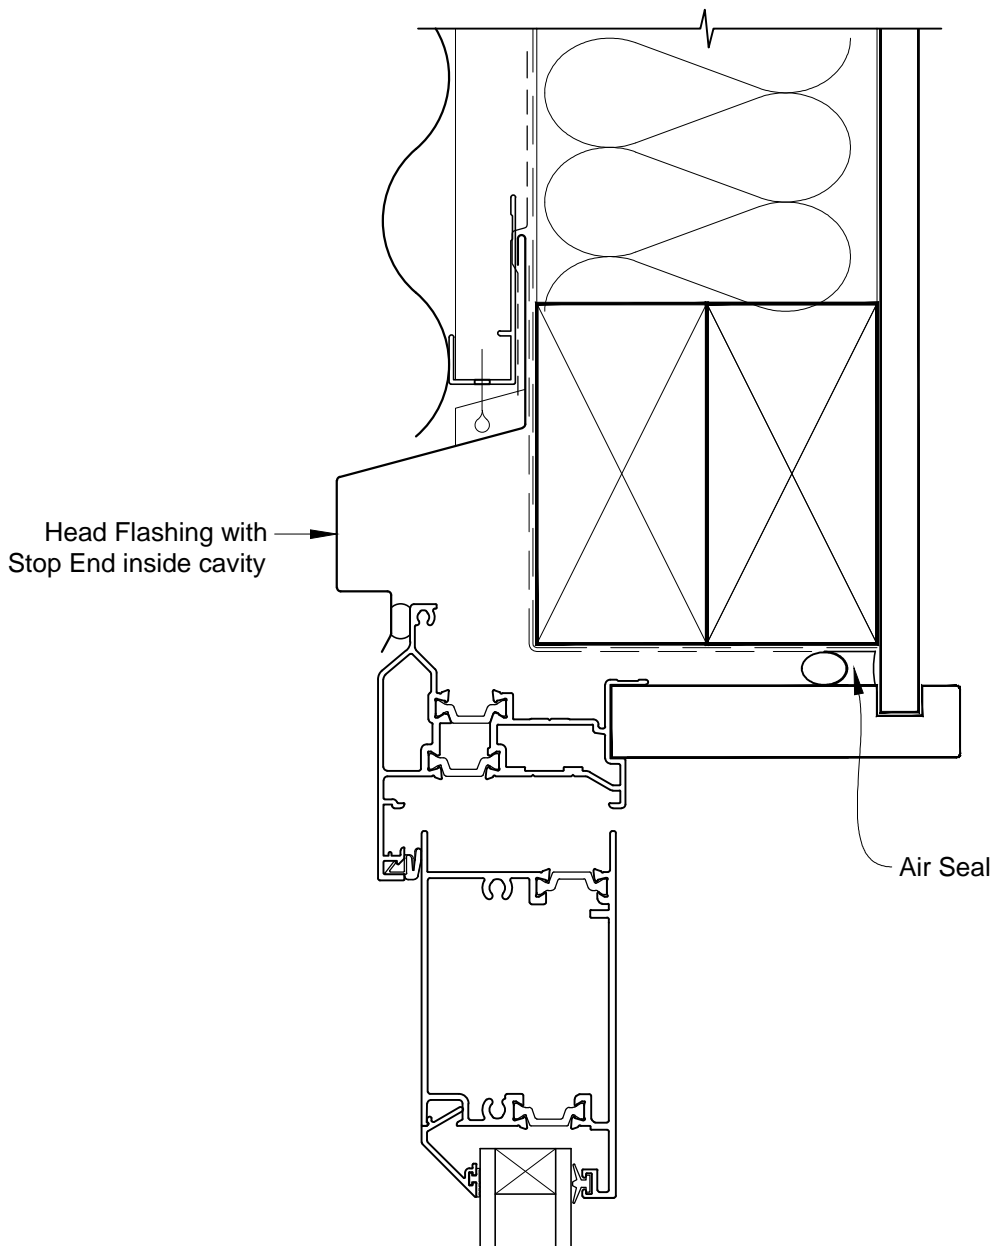

INSTALLATION DETAIL - ALTherm RESIDENTIAL THERMAL HEART - HINGED DOOR OPEN IN ON PROFILE METAL CAVITY CONSTRUCTION

Date: 01.03.14

Scale: 1:2

CAD Ref.: ATHIPM-CH

INSTALLATION DETAIL - ALThERM RESIDENTIAL THERMAL HEART - HINGED DOOR OPEN IN ON PROFILE METAL CAVITY CONSTRUCTION

Date: 01.03.14

Scale: 1:2

CAD Ref.: ATHIPM-CJ

INSTALLATION DETAIL - ALTherm RESIDENTIAL THERMAL HEART - HINGED DOOR OPEN IN ON PROFILE METAL CAVITY CONSTRUCTION

Date: 01.03.14

Scale: 1:2

CAD Ref.: ATHIPM-CS