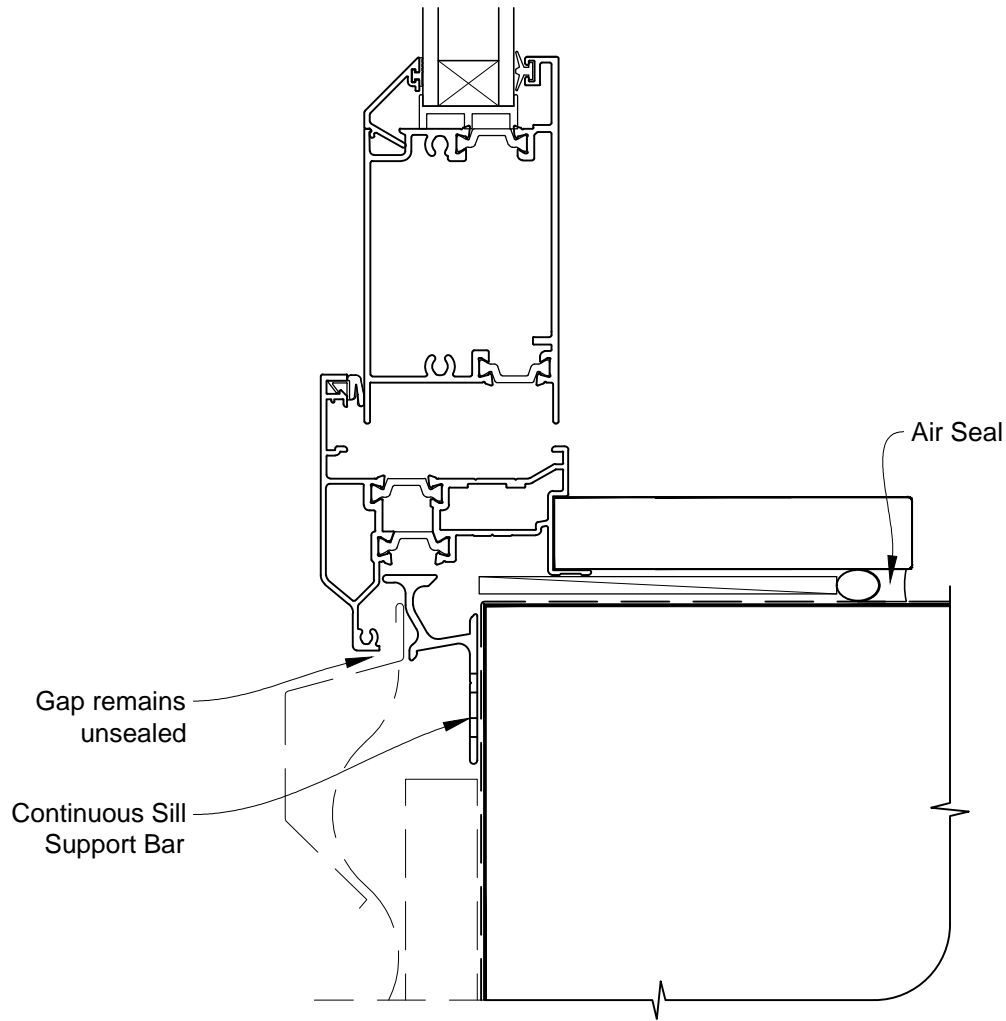

INSTALLATION DETAIL - ALTherm RESIDENTIAL THERMAL HEART - HINGED DOOR OPEN IN ON PROFILE METAL CAVITY CONSTRUCTION

Date: 01.03.14

Scale: 1:2

CAD Ref.: ATHIPM-CH

INSTALLATION DETAIL - ALThERM RESIDENTIAL THERMAL HEART - HINGED DOOR OPEN IN ON PROFILE METAL CAVITY CONSTRUCTION

Date: 01.03.14

Scale: 1:2

CAD Ref.: ATHIPM-CJ

INSTALLATION DETAIL - ALTherm RESIDENTIAL THERMAL HEART - HINGED DOOR OPEN IN ON PROFILE METAL CAVITY CONSTRUCTION

Date: 01.03.14

Scale: 1:2

CAD Ref.: ATHIPM-CS

**INSTALLATION DETAIL - ALThERM RESIDENTIAL THERMAL
HEART - HINGED DOOR OPEN IN ON PROFILE METAL
DIRECT FIXED CLADDING**

Date: 01.03.14

Scale: 1:2

CAD Ref.: ATHIPM-DH

**INSTALLATION DETAIL - ALThERM RESIDENTIAL THERMAL
HEART - HINGED DOOR OPEN IN ON PROFILE METAL
DIRECT FIXED CLADDING**