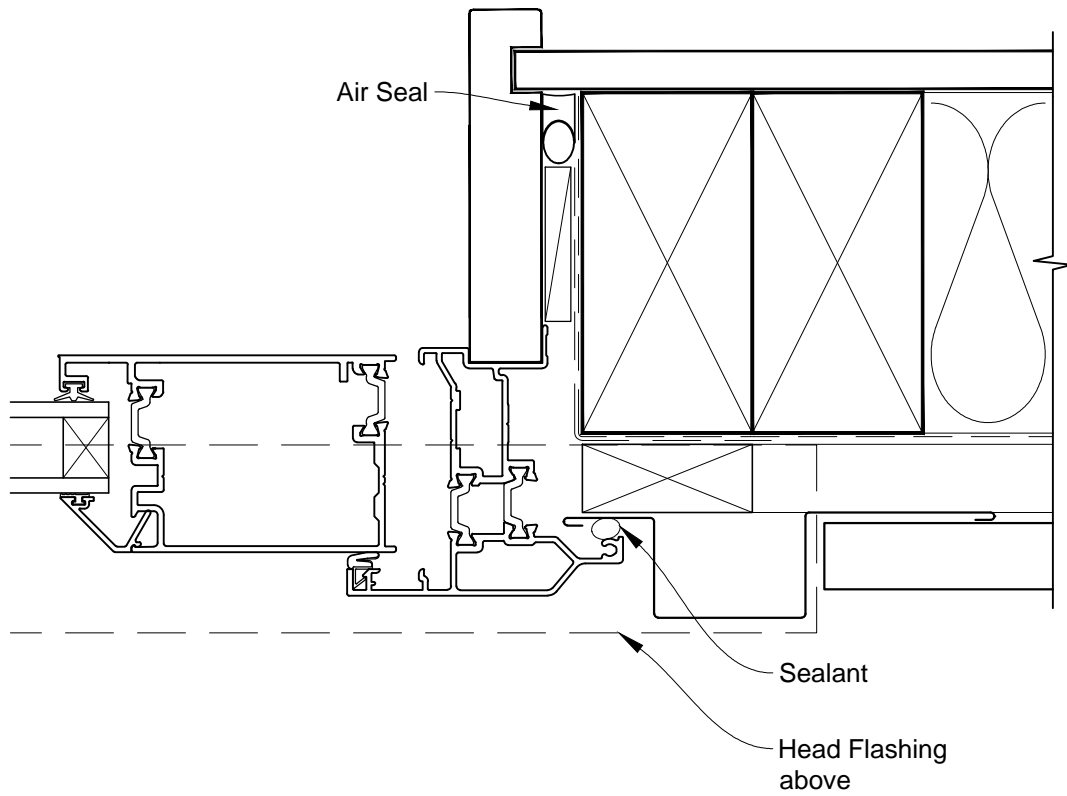

INSTALLATION DETAIL - ALTherm RESIDENTIAL THERMAL HEART - HINGED DOOR OPEN IN ON PROFILE METAL CAVITY CONSTRUCTION

Date: 01.03.14

Scale: 1:2

CAD Ref.: ATHIPM-CH

INSTALLATION DETAIL - ALThERM RESIDENTIAL THERMAL HEART - HINGED DOOR OPEN IN ON PROFILE METAL CAVITY CONSTRUCTION

Date: 01.03.14

Scale: 1:2

CAD Ref.: ATHIPM-CJ

INSTALLATION DETAIL - ALTherm RESIDENTIAL THERMAL HEART - HINGED DOOR OPEN IN ON PROFILE METAL CAVITY CONSTRUCTION

Date: 01.03.14

Scale: 1:2

CAD Ref.: ATHIPM-CS