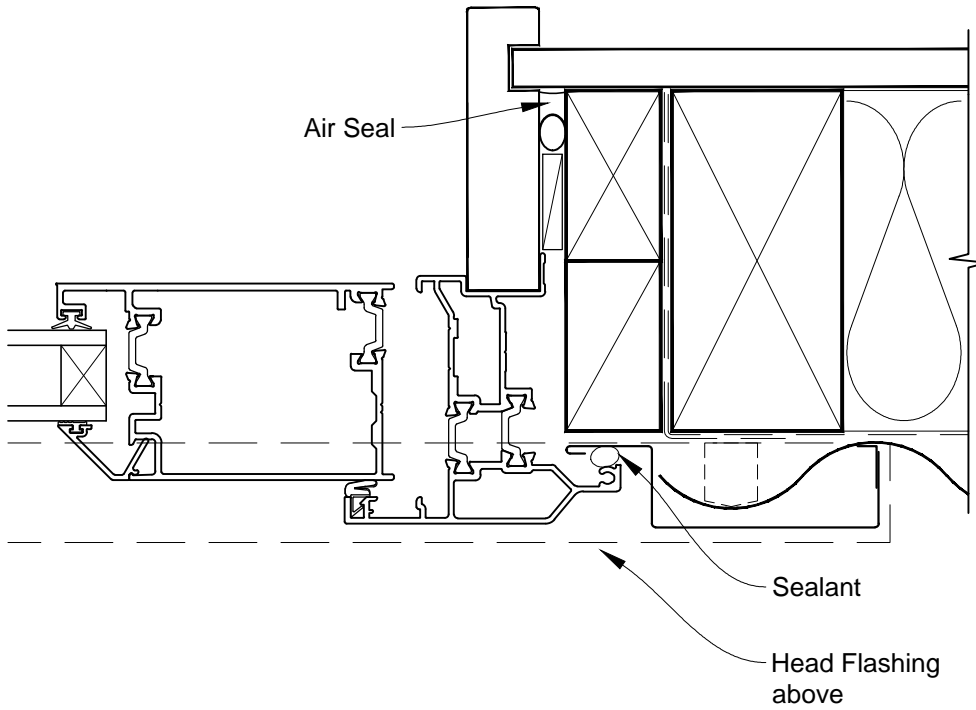

Date: 01.03.14

Scale: 1:2

CAD Ref.: ATHIPM-CJ

INSTALLATION DETAIL - ALTherm RESIDENTIAL THERMAL HEART - HINGED DOOR OPEN IN ON PROFILE METAL CAVITY CONSTRUCTION

Date: 01.03.14

Scale: 1:2

CAD Ref.: ATHIPM-CS

**INSTALLATION DETAIL - ALThERM RESIDENTIAL THERMAL
HEART - HINGED DOOR OPEN IN ON PROFILE METAL
DIRECT FIXED CLADDING**

Date: 01.03.14

Scale: 1:2

CAD Ref.: ATHIPM-DH

**INSTALLATION DETAIL - ALThERM RESIDENTIAL THERMAL
HEART - HINGED DOOR OPEN IN ON PROFILE METAL
DIRECT FIXED CLADDING**

Date: 01.03.14

Scale: 1:2

CAD Ref.: ATHIPM-DJ

**INSTALLATION DETAIL - ALThERM RESIDENTIAL THERMAL
HEART - HINGED DOOR OPEN IN ON PROFILE METAL
DIRECT FIXED CLADDING**

Date: 01.03.14

Scale: 1:2

CAD Ref.: ATHIPM-DS