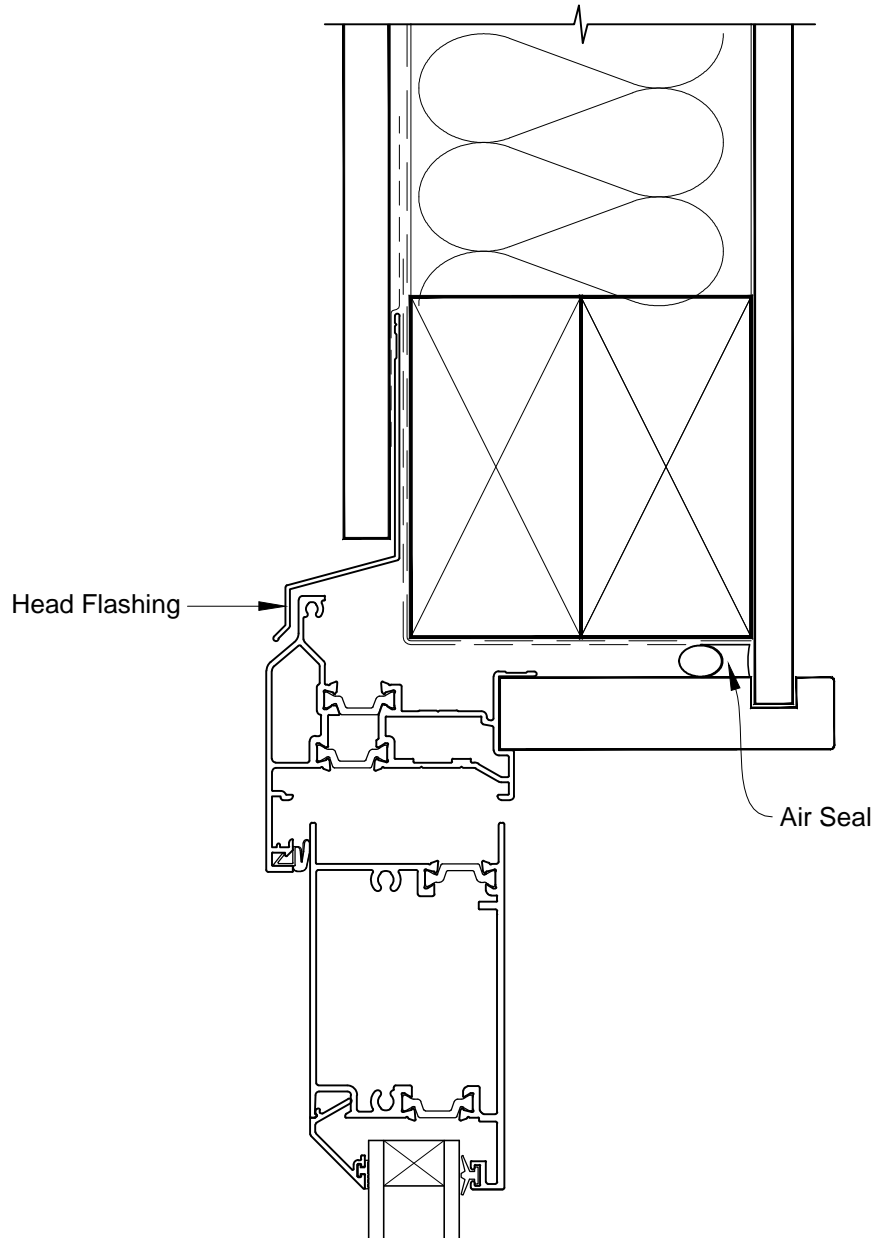

**INSTALLATION DETAIL - ALTherm RESIDENTIAL THERMAL
HEART - HINGED DOOR OPEN IN ON FLAT SHEET
DIRECT FIXED CLADDING**

Date: 01.03.14

Scale: 1:2

CAD Ref.: ATHIFS-DH