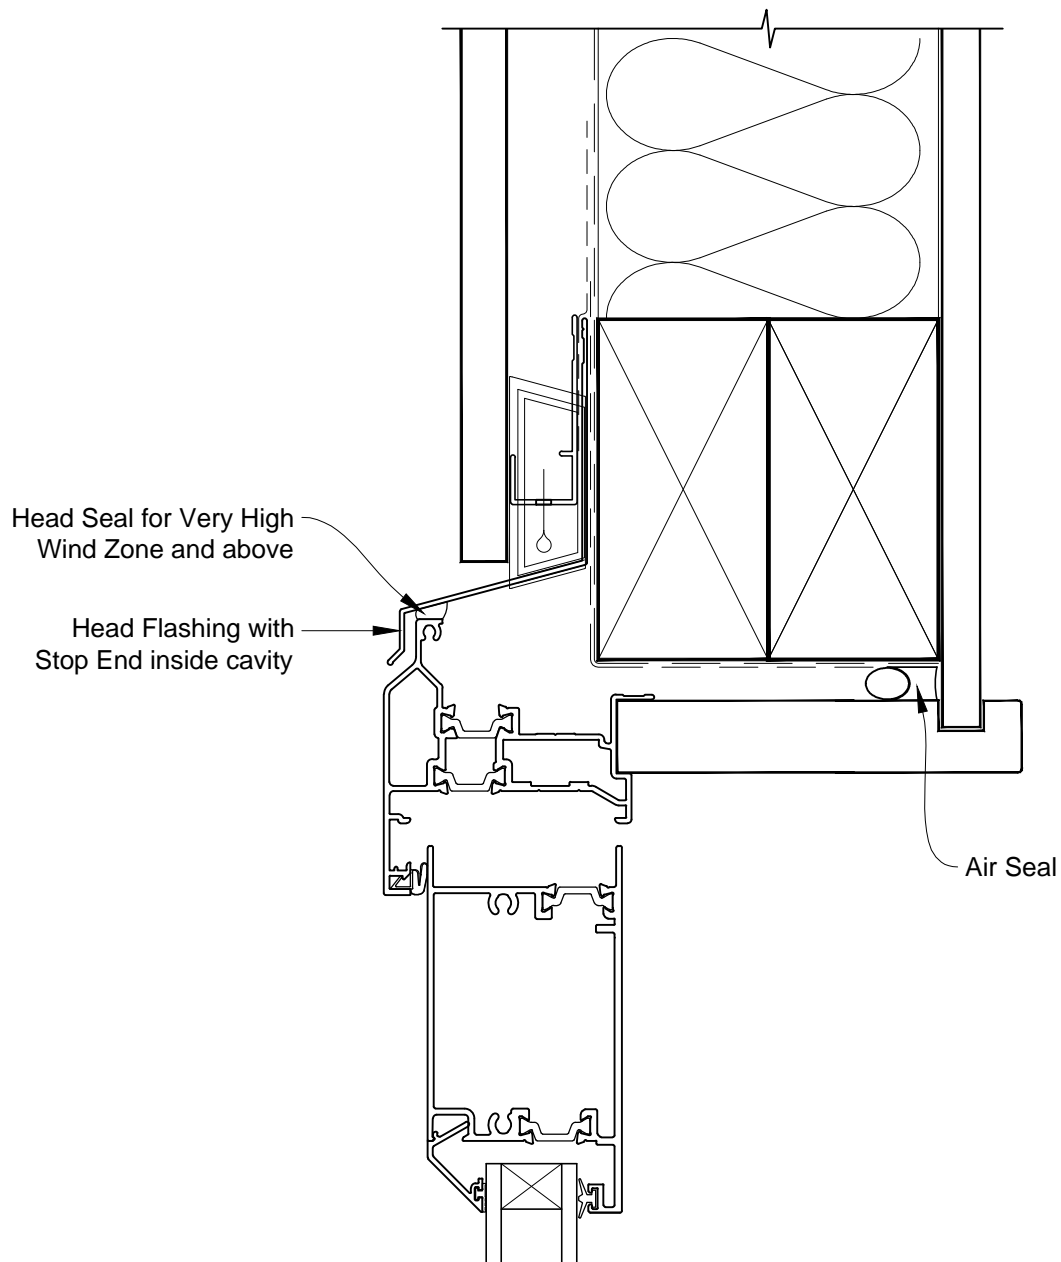

INSTALLATION DETAIL - ALThERM RESIDENTIAL THERMAL HEART - HINGED DOOR OPEN IN ON FLAT SHEET CAVITY CONSTRUCTION

Date: 01.03.14

Scale: 1:2

CAD Ref.: ATHIFS-CH

**INSTALLATION DETAIL - ALTherm RESIDENTIAL THERMAL
HEART - HINGED DOOR OPEN IN ON FLAT SHEET
CAVITY CONSTRUCTION**

Date: 01.03.14

Scale: 1:2

CAD Ref.: ATHIFS-CJ

INSTALLATION DETAIL - ALTherm RESIDENTIAL THERMAL HEART - HINGED DOOR OPEN IN ON FLAT SHEET CAVITY CONSTRUCTION

Date: 01.03.14

Scale: 1:2

CAD Ref.: ATHIFS-CS

**INSTALLATION DETAIL - ALTherm RESIDENTIAL THERMAL
HEART - HINGED DOOR OPEN IN ON FLAT SHEET
DIRECT FIXED CLADDING**