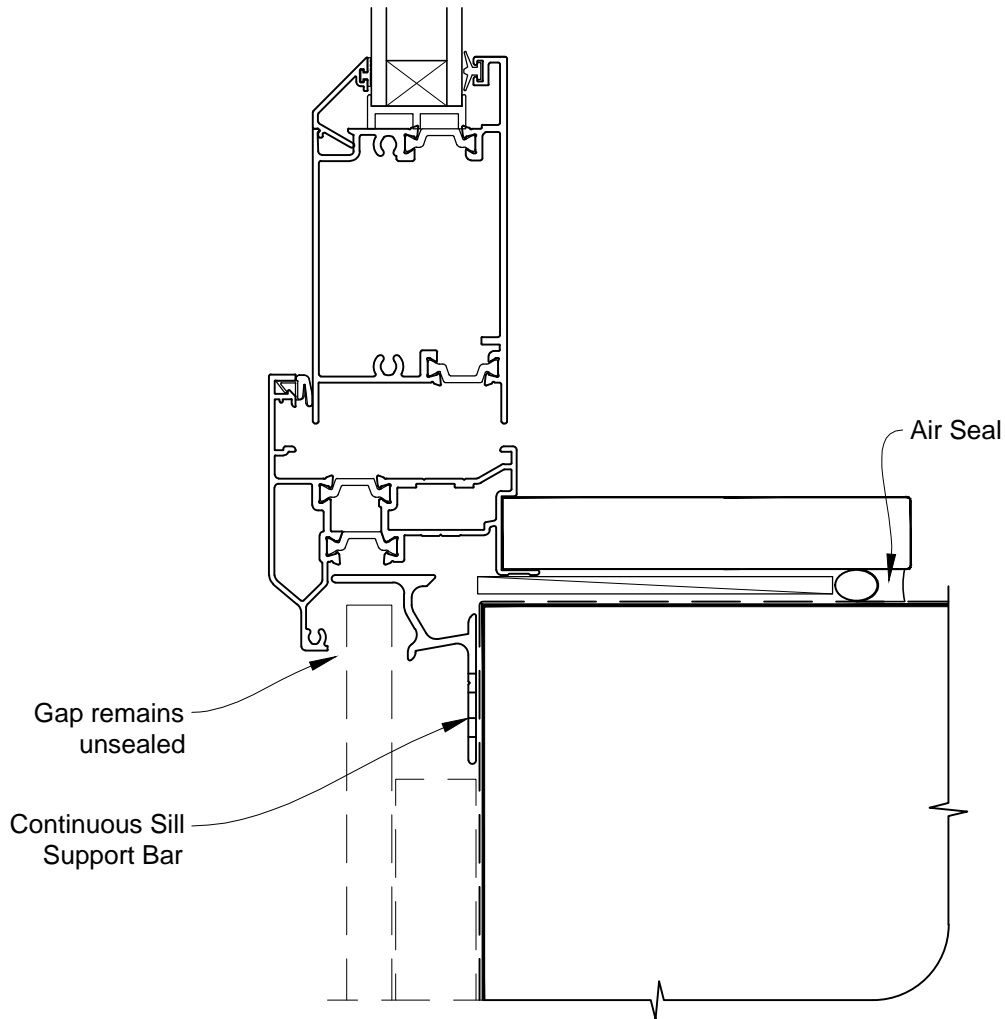

Date: 01.03.14

Scale: 1:2

CAD Ref.: ATHIFS-CJ

INSTALLATION DETAIL - ALTherm RESIDENTIAL THERMAL HEART - HINGED DOOR OPEN IN ON FLAT SHEET CAVITY CONSTRUCTION

Date: 01.03.14

Scale: 1:2

CAD Ref.: ATHIFS-CS

**INSTALLATION DETAIL - ALTherm RESIDENTIAL THERMAL
HEART - HINGED DOOR OPEN IN ON FLAT SHEET
DIRECT FIXED CLADDING**