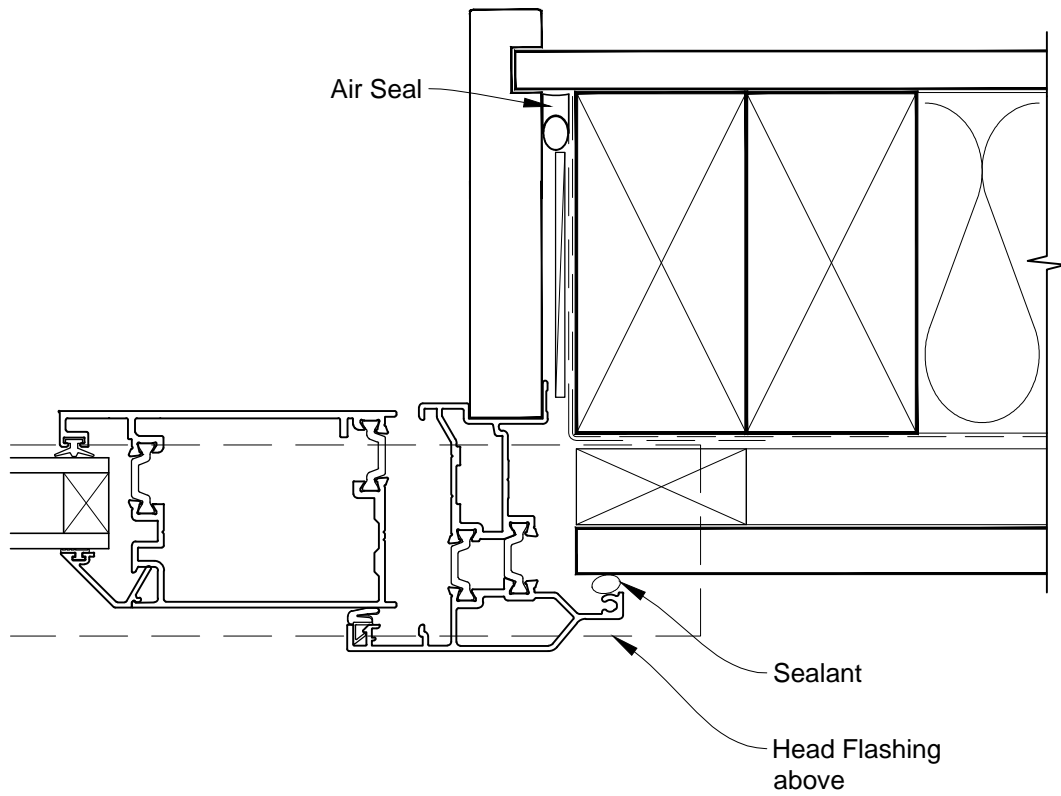

INSTALLATION DETAIL - ALThERM RESIDENTIAL THERMAL HEART - HINGED DOOR OPEN IN ON FLAT SHEET CAVITY CONSTRUCTION

Date: 01.03.14

Scale: 1:2

CAD Ref.: ATHIFS-CH

**INSTALLATION DETAIL - ALTherm RESIDENTIAL THERMAL
HEART - HINGED DOOR OPEN IN ON FLAT SHEET
CAVITY CONSTRUCTION**

Date: 01.03.14

Scale: 1:2

CAD Ref.: ATHIFS-CJ

INSTALLATION DETAIL - ALTherm RESIDENTIAL THERMAL HEART - HINGED DOOR OPEN IN ON FLAT SHEET CAVITY CONSTRUCTION

Date: 01.03.14

Scale: 1:2

CAD Ref.: ATHIFS-CS

**INSTALLATION DETAIL - ALTherm RESIDENTIAL THERMAL
HEART - HINGED DOOR OPEN IN ON FLAT SHEET
DIRECT FIXED CLADDING**