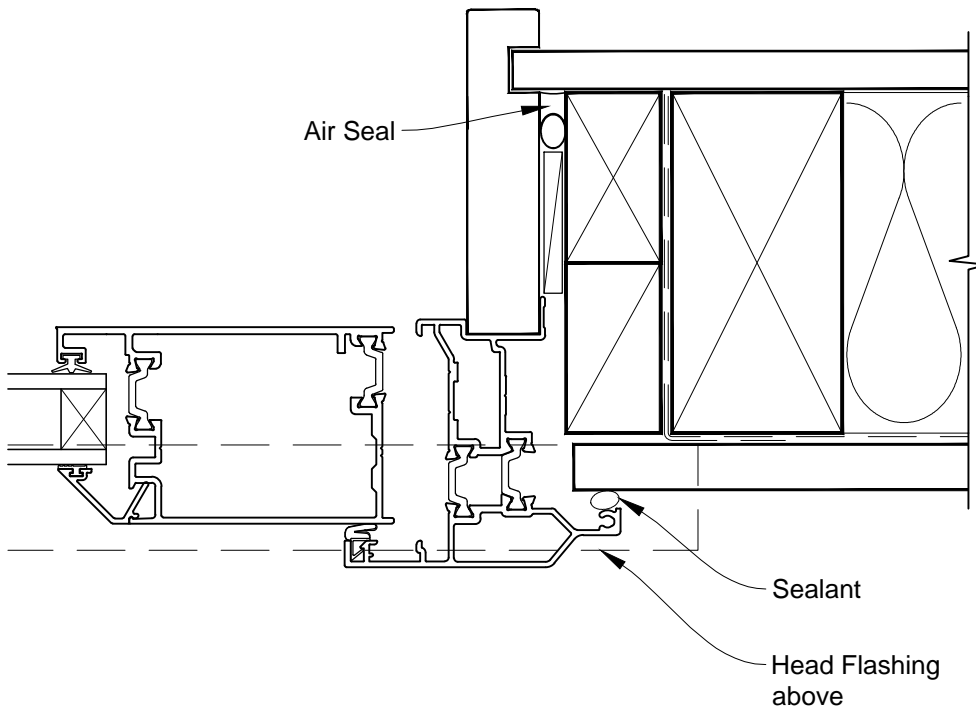

Date: 01.03.14

Scale: 1:2

CAD Ref.: ATHIFS-DH

**INSTALLATION DETAIL - ALThERM RESIDENTIAL THERMAL
HEART - HINGED DOOR OPEN IN ON FLAT SHEET
DIRECT FIXED CLADDING**

Date: 01.03.14

Scale: 1:2

CAD Ref.: ATHIFS-DJ

INSTALLATION DETAIL - ALThERM RESIDENTIAL THERMAL HEART - HINGED DOOR OPEN IN ON FLAT SHEET DIRECT FIXED CLADDING

Date: 01.03.14

Scale: 1:2

CAD Ref.: ATHIFS-DS