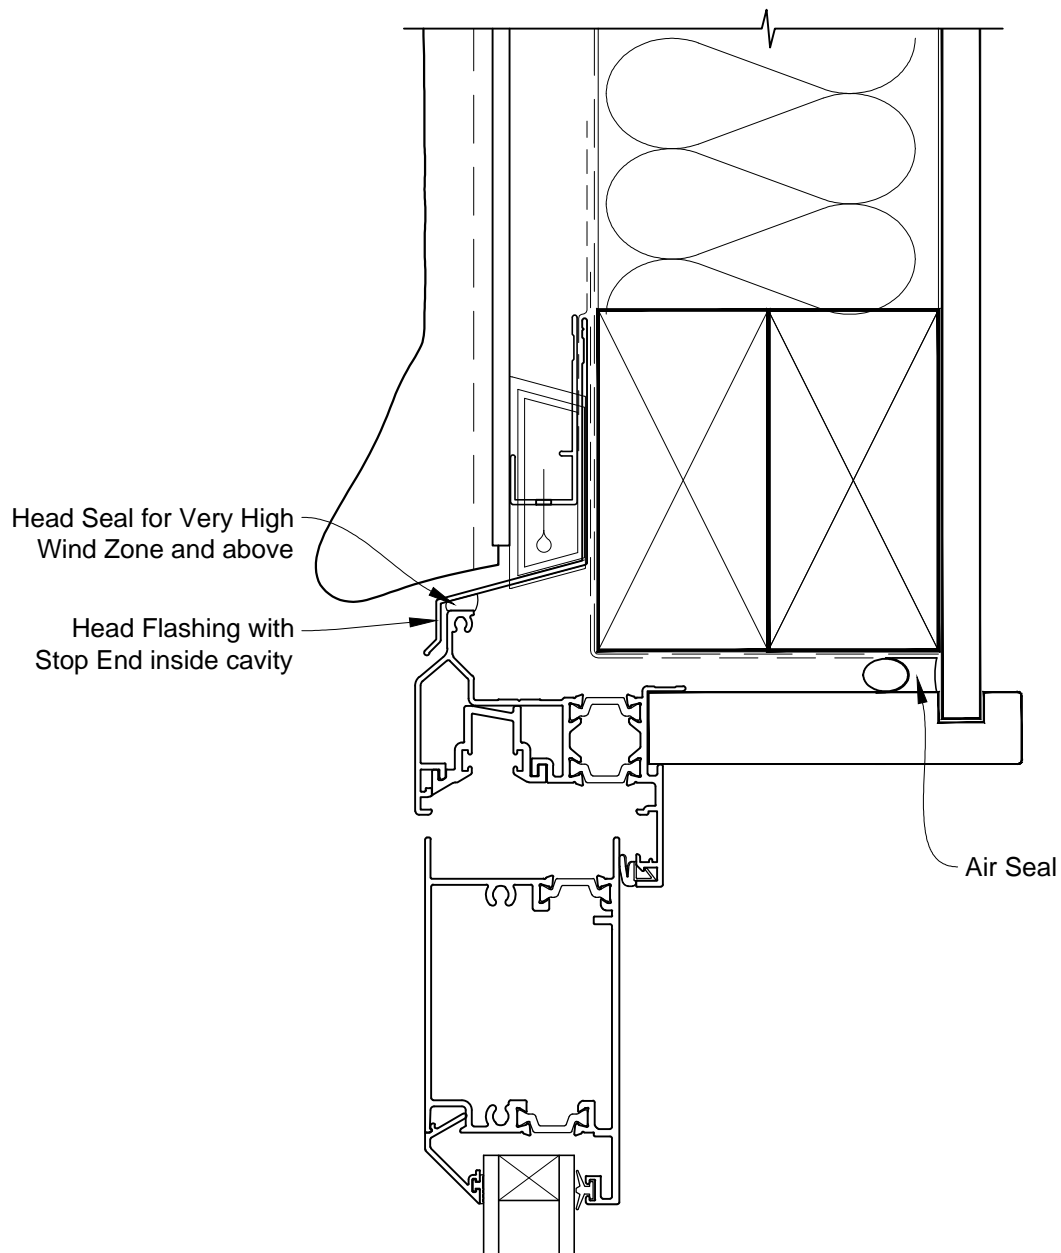

INSTALLATION DETAIL - ALThERM RESIDENTIAL THERMAL HEART - BIFOLD DOOR OPEN OUT ON STUCCO CAVITY CONSTRUCTION

Date: 01.03.14

Scale: 1:2

CAD Ref.: ATBDST-CH

INSTALLATION DETAIL - ALThERM RESIDENTIAL THERMAL HEART - BIFOLD DOOR OPEN OUT ON STUCCO CAVITY CONSTRUCTION