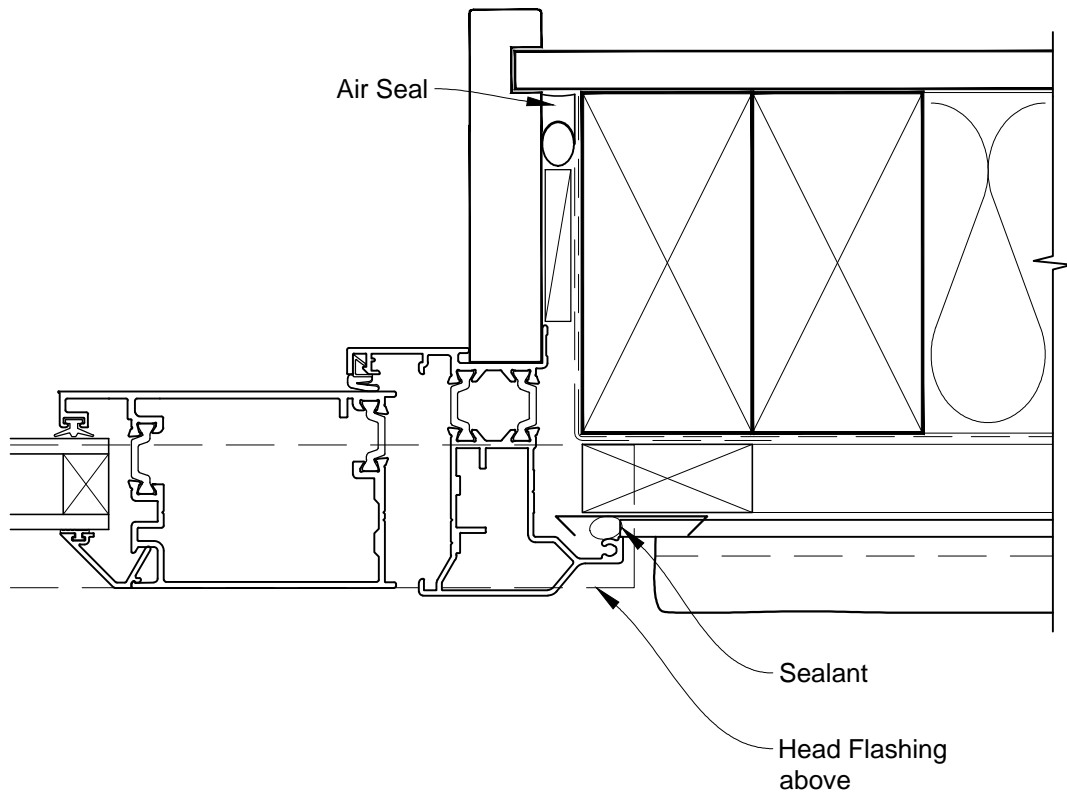

INSTALLATION DETAIL - ALThERM RESIDENTIAL THERMAL HEART - BIFOLD DOOR OPEN OUT ON STUCCO CAVITY CONSTRUCTION

Date: 01.03.14

Scale: 1:2

CAD Ref.: ATBDST-CH

INSTALLATION DETAIL - ALThERM RESIDENTIAL THERMAL HEART - BIFOLD DOOR OPEN OUT ON STUCCO CAVITY CONSTRUCTION

Date: 01.03.14

Scale: 1:2

CAD Ref.: ATBDST-CJ

INSTALLATION DETAIL - ALThERM RESIDENTIAL THERMAL HEART - BIFOLD DOOR OPEN OUT ON STUCCO CAVITY CONSTRUCTION

Date: 01.03.14

Scale: 1:2

CAD Ref.: ATBDST-CS