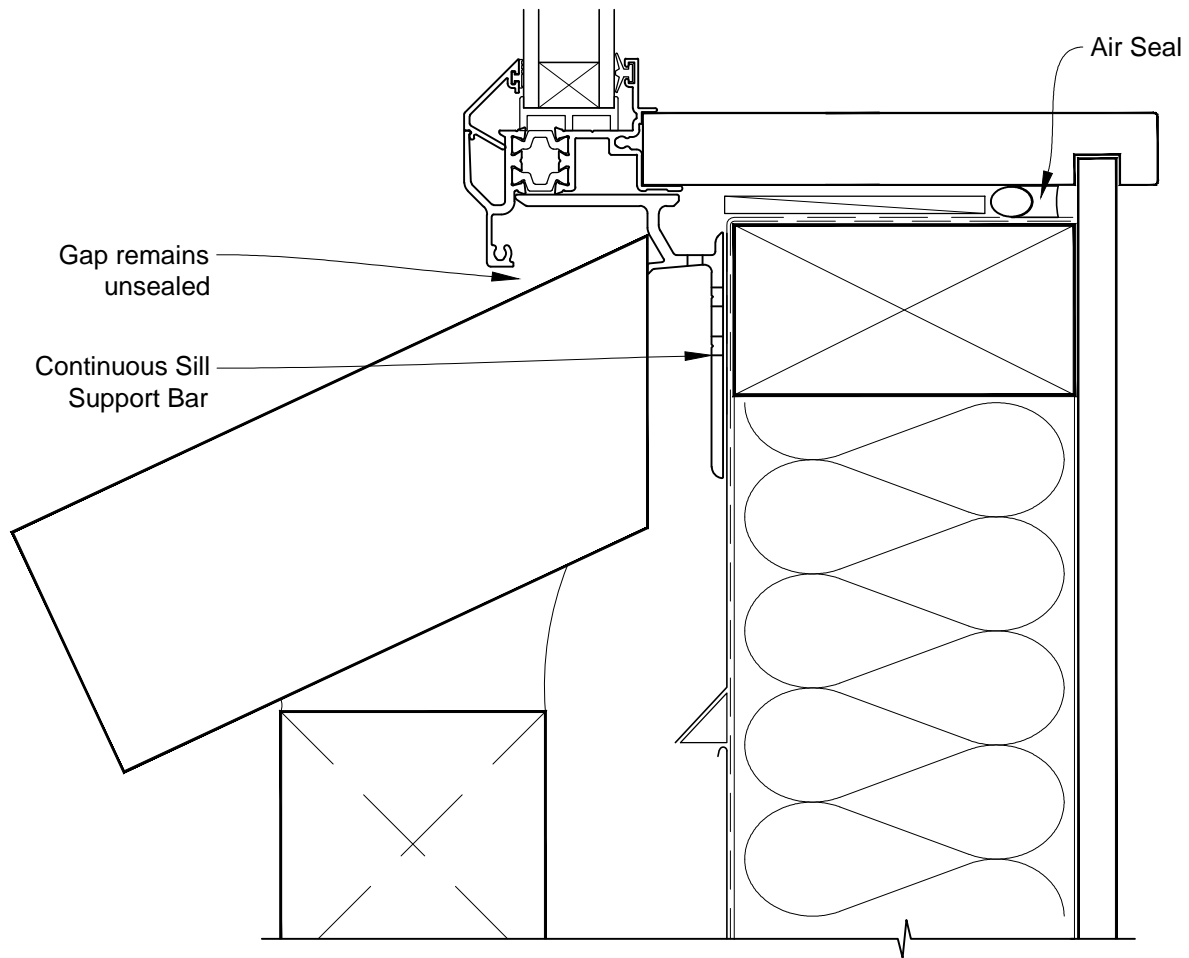

INSTALLATION DETAIL - ALThERM RESIDENTIAL THERMAL HEART - AWNING WINDOW ON BRICK VENEER CAVITY CONSTRUCTION

Date: 01.03.14

Scale: 1:2

CAD Ref.: ATAWBV-CS