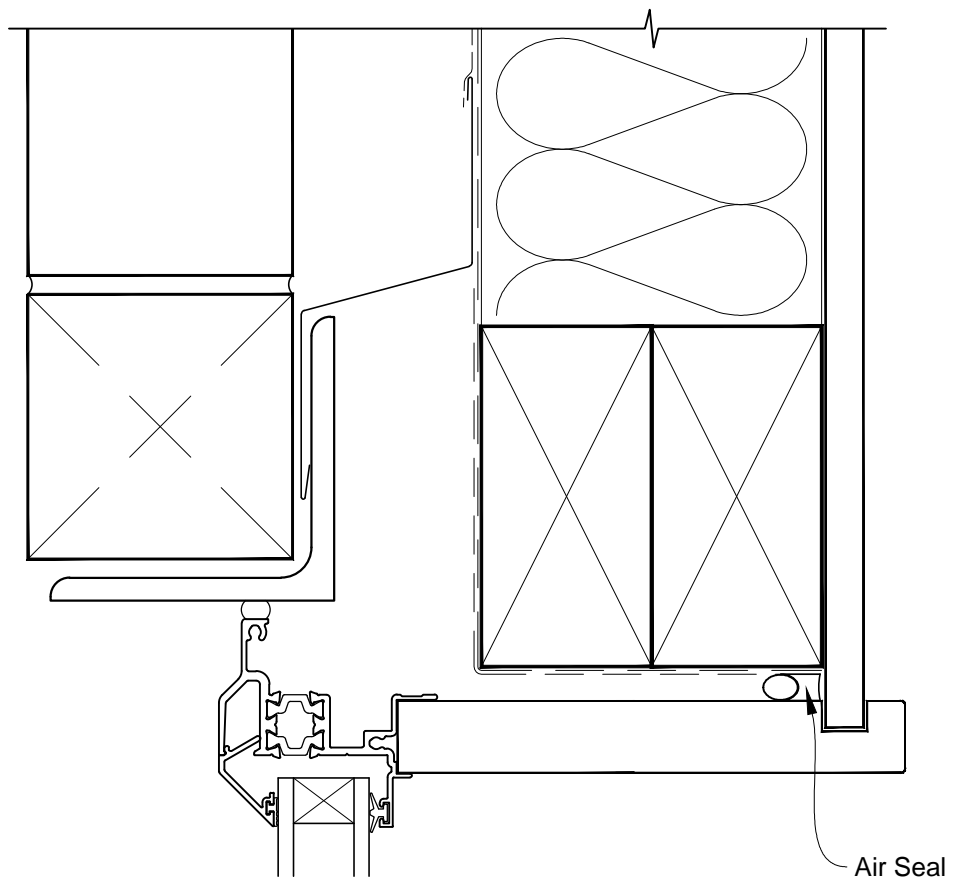

**INSTALLATION DETAIL - ALThERM RESIDENTIAL THERMAL HEART - AWNING WINDOW ON BRICK VENEER CAVITY CONSTRUCTION**

Date: 01.03.14

Scale: 1:2

CAD Ref.: ATAWBV-CH

# INSTALLATION DETAIL - ALTherm RESIDENTIAL THERMAL HEART - AWNING WINDOW ON BRICK VENEER CAVITY CONSTRUCTION

Date: 01.03.14

Scale: 1:2

CAD Ref.: ATAWBV-CJ