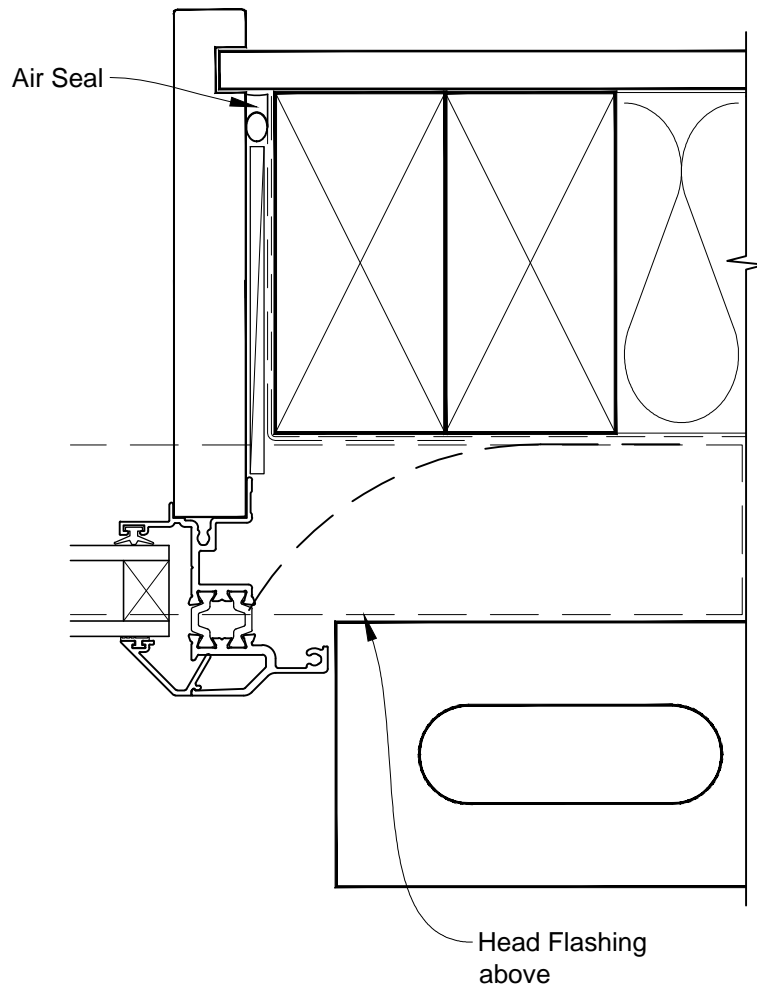

**INSTALLATION DETAIL - ALThERM RESIDENTIAL THERMAL HEART - AWNING WINDOW ON BRICK VENEER CAVITY CONSTRUCTION**

Date: 01.03.14

Scale: 1:2

CAD Ref.: ATAWBV-CH

# INSTALLATION DETAIL - ALTherm RESIDENTIAL THERMAL HEART - AWNING WINDOW ON BRICK VENEER CAVITY CONSTRUCTION

Date: 01.03.14

Scale: 1:2

CAD Ref.: ATAWBV-CJ