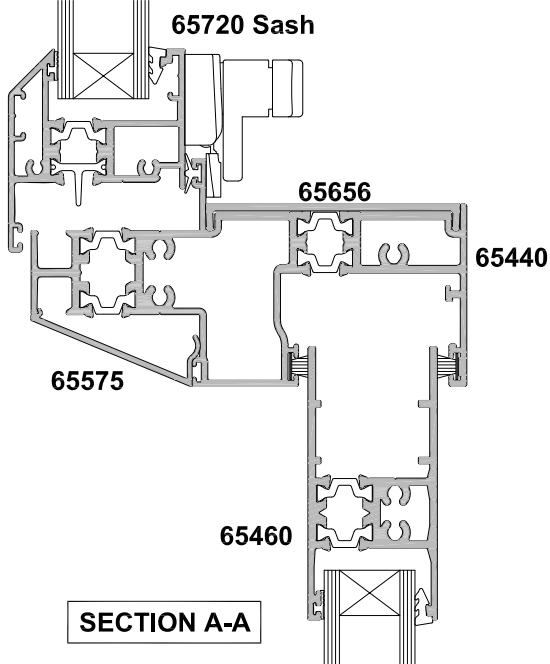

ALTherm THERMAL HEART, SLIDING WINDOW TWO PANEL SF WITH OVERLIGHT OPTION CROSS SECTION

Cad Ref. ARTSW04-0 Scale 1:2 Date 30.01.18

SECTION A-A

SECTION B-B