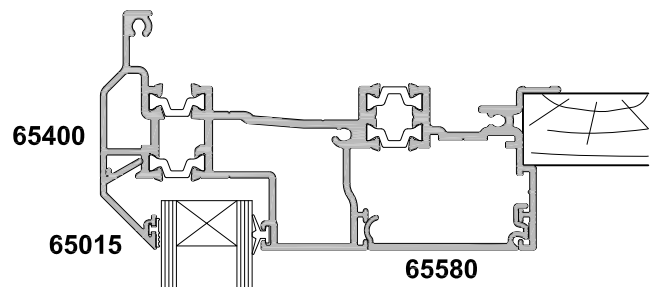

ALTherm THERMAL HEART, SLIDING WINDOW TWO PANEL SF WITH OVERLIGHT OPTION CROSS SECTION

Cad Ref. ARTSW04-0 Scale 1:2 Date 30.01.18

SECTION A-A

SECTION B-B