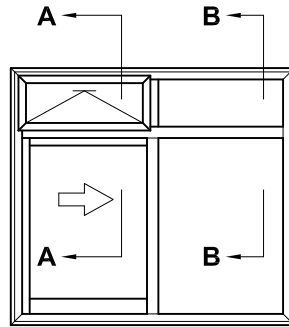

ALTherm THERMAL HEART, SLIDING WINDOW TWO PANEL SF WITH OVERLIGHT OPTION CROSS SECTION

Cad Ref. ARTSW04-0 Scale 1:2 Date 30.01.18

SECTION A-A

SECTION B-B