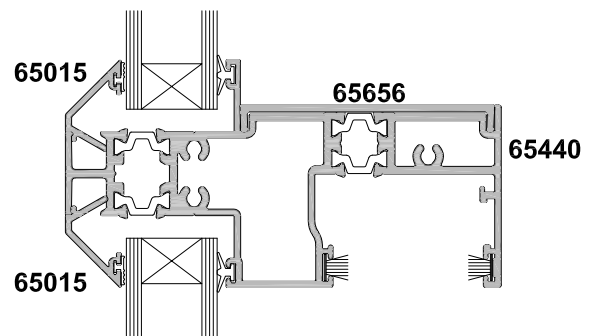

ALTherm THERMAL HEART, SLIDING WINDOW TWO PANEL SF WITH OVERLIGHT OPTION CROSS SECTION

Cad Ref. ARTSW04-0 Scale 1:2 Date 30.01.18

SECTION A-A

SECTION B-B