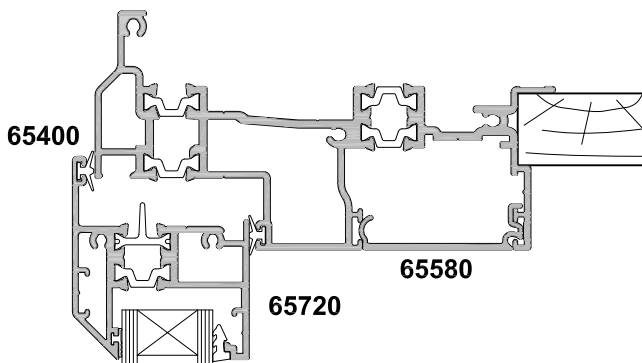

ALTherm THERMAL HEART, SLIDING WINDOW TWO PANEL SF WITH OVERLIGHT OPTION CROSS SECTION

Cad Ref. ARTSW04-0 Scale 1:2 Date 30.01.18

SECTION A-A

SECTION B-B