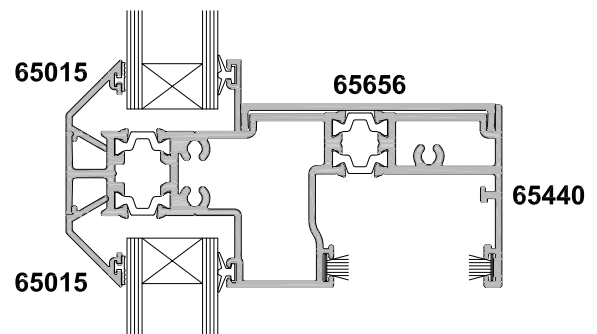

# ALThERM THERMAL HEART, SLIDING DOOR TWO PANEL FS WITH OVERLIGHT OPTION CROSS SECTION

Cad Ref. ARTSD04-0 Scale 1:2 Date 30.01.18

SECTION A-A

SECTION B-B