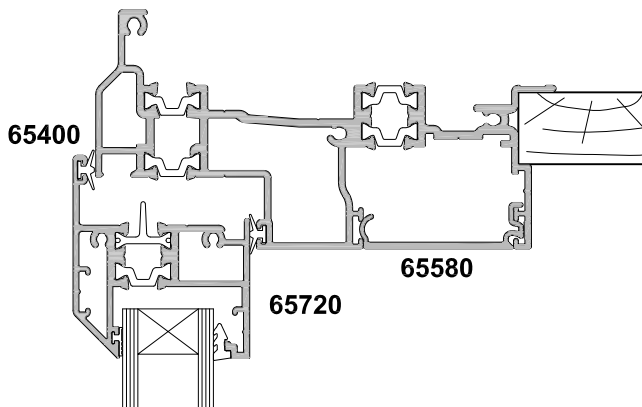

# ALThERM THERMAL HEART, SLIDING DOOR TWO PANEL FS WITH OVERLIGHT OPTION CROSS SECTION

Cad Ref. ARTSD04-0 Scale 1:2 Date 30.01.18

SECTION A-A

SECTION B-B