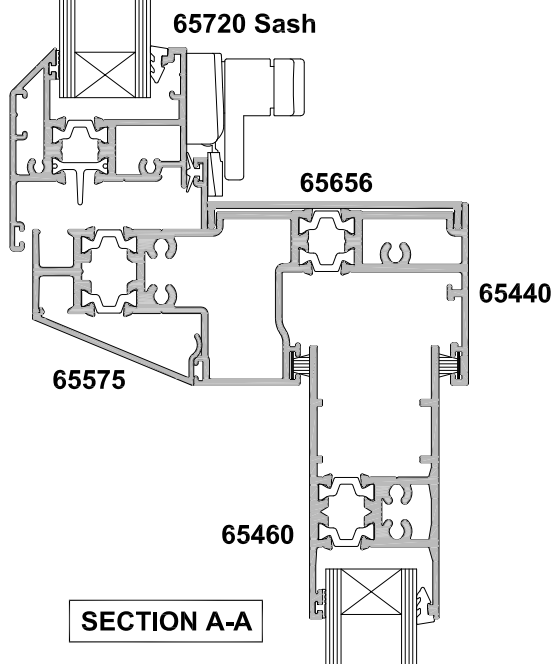

# ALThERM THERMAL HEART, SLIDING DOOR TWO PANEL FS WITH OVERLIGHT OPTION CROSS SECTION

Cad Ref. ARTSD04-0 Scale 1:2 Date 30.01.18

SECTION A-A

SECTION B-B