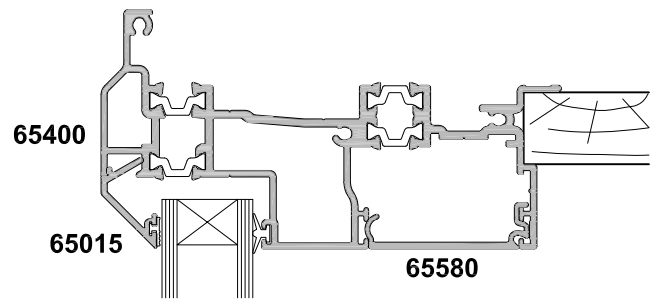

# ALThERM THERMAL HEART, SLIDING DOOR TWO PANEL FS WITH OVERLIGHT OPTION CROSS SECTION

Cad Ref. ARTSD04-0 Scale 1:2 Date 30.01.18

SECTION A-A

SECTION B-B