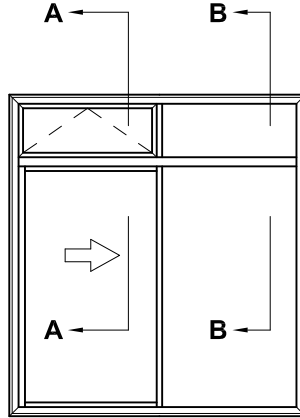

# ALThERM THERMAL HEART, SLIDING DOOR TWO PANEL FS WITH OVERLIGHT OPTION CROSS SECTION

Cad Ref. ARTSD04-0 Scale 1:2 Date 30.01.18

SECTION A-A

SECTION B-B