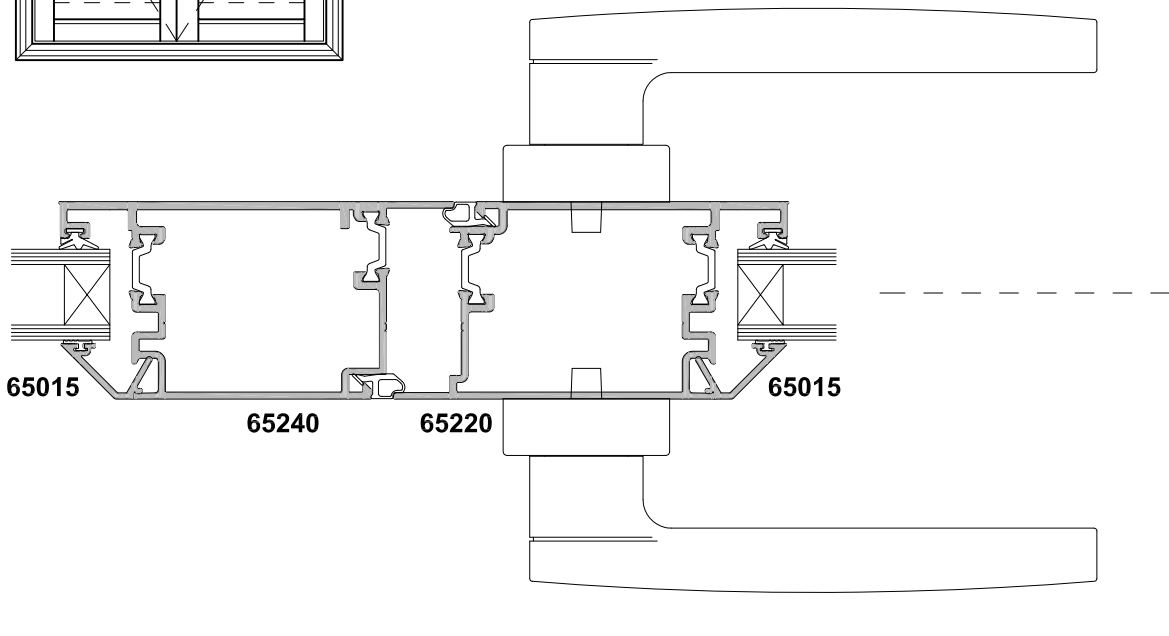

ALThERM THERMAL HEART, HINGED DOOR OPEN OUT FRENCH DOOR CROSS SECTION

Cad Ref. ARTHD04-0 Scale 1:2 Date 31.01.18

SECTION A-A