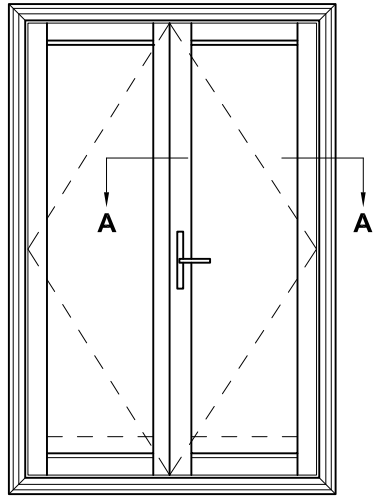

ALThERM THERMAL HEART, HINGED DOOR OPEN OUT FRENCH DOOR CROSS SECTION

Cad Ref. ARTHD04-0 Scale 1:2 Date 31.01.18

SECTION A-A