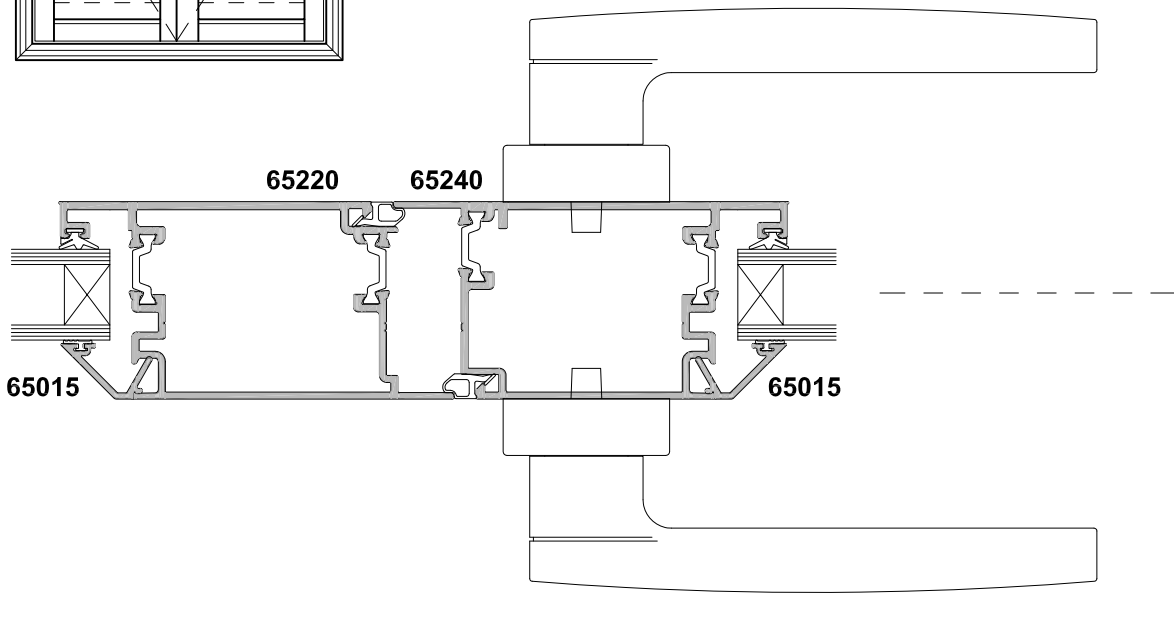

ALThERM THERMAL HEART, HINGED DOOR OPEN IN FRENCH DOOR CROSS SECTION

Cad Ref. ARTHD05-0 Scale 1:2 Date 01.02.18

SECTION A-A