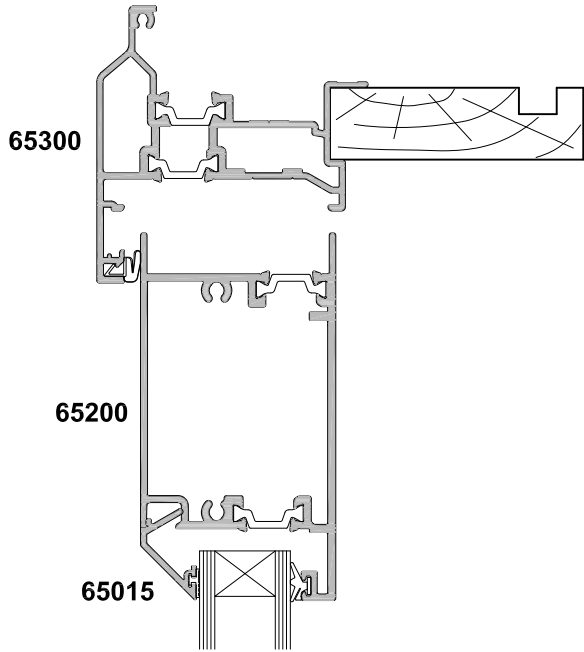

# ALTherm THERMAL HEART, HINGED DOOR OPEN IN CROSS SECTION

Cad Ref. ARTHD03-0 Scale 1:2 Date 31.01.18

SECTION A-A

SECTION B-B

SECTION C-C