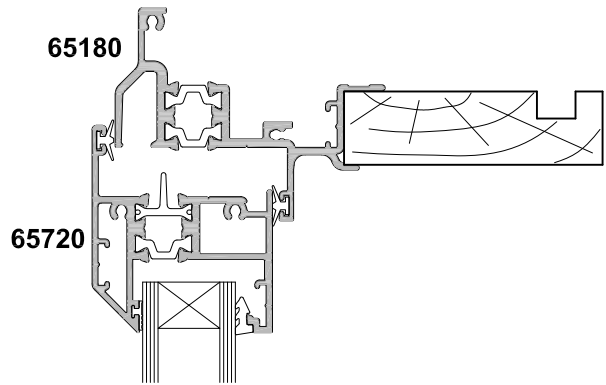

# ALTherm THERMAL HEART, HINGED DOOR COUPLED OVERLIGHT CROSS SECTION

Cad Ref. ARTHD07-0 Scale 1:2 Date 01.02.18

**SECTION A-A**  
OPEN IN DOOR  
WITH COUPLED  
FIXED OVERLIGHT

**SECTION B-B**  
OPEN OUT DOOR  
WITH COUPLED  
OVERLIGHT SASH