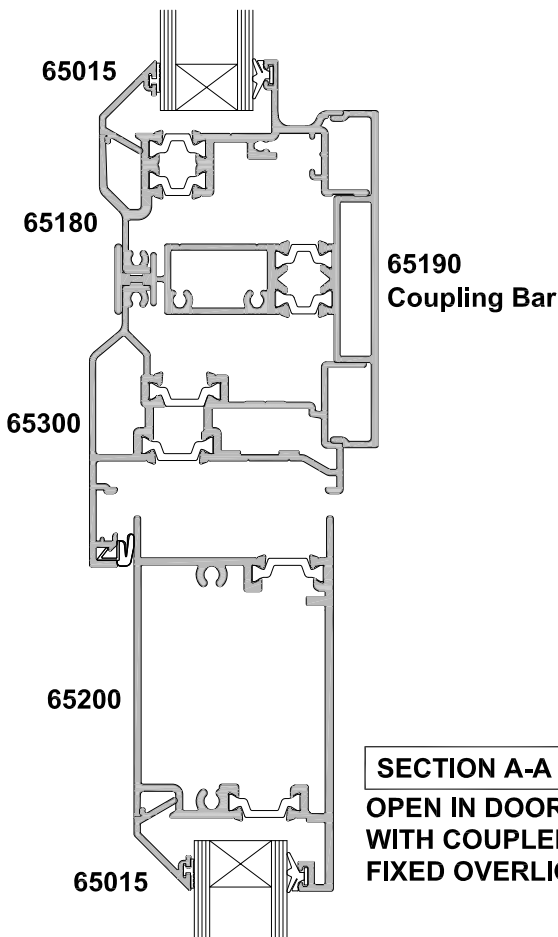

# ALTherm THERMAL HEART, HINGED DOOR COUPLED OVERLIGHT CROSS SECTION

Cad Ref. ARTHD07-0 Scale 1:2 Date 01.02.18

**SECTION A-A**  
OPEN IN DOOR  
WITH COUPLED  
FIXED OVERLIGHT

**SECTION B-B**  
OPEN OUT DOOR  
WITH COUPLED  
OVERLIGHT SASH