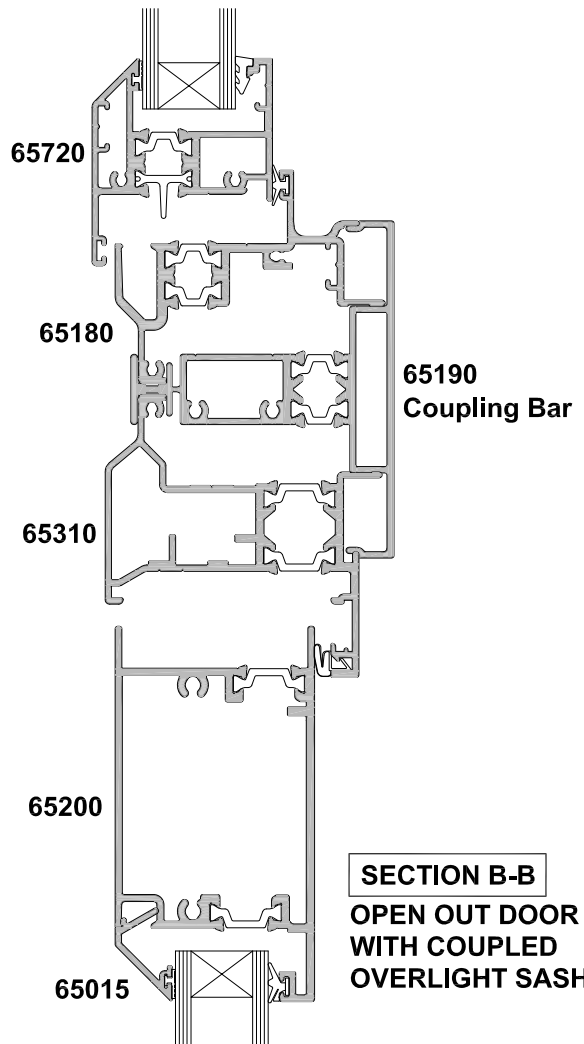

# ALTherm THERMAL HEART, HINGED DOOR COUPLED OVERLIGHT CROSS SECTION

Cad Ref. ARTHD07-0 Scale 1:2 Date 01.02.18

**SECTION A-A**  
OPEN IN DOOR  
WITH COUPLED  
FIXED OVERLIGHT

**SECTION B-B**  
OPEN OUT DOOR  
WITH COUPLED  
OVERLIGHT SASH