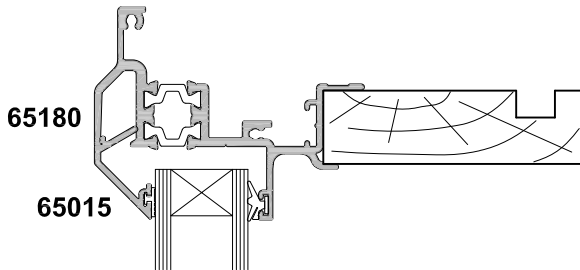

# ALTherm THERMAL HEART, HINGED DOOR COUPLED OVERLIGHT CROSS SECTION

Cad Ref. ARTHD07-0 Scale 1:2 Date 01.02.18

**SECTION A-A**  
OPEN IN DOOR  
WITH COUPLED  
FIXED OVERLIGHT

**SECTION B-B**  
OPEN OUT DOOR  
WITH COUPLED  
OVERLIGHT SASH