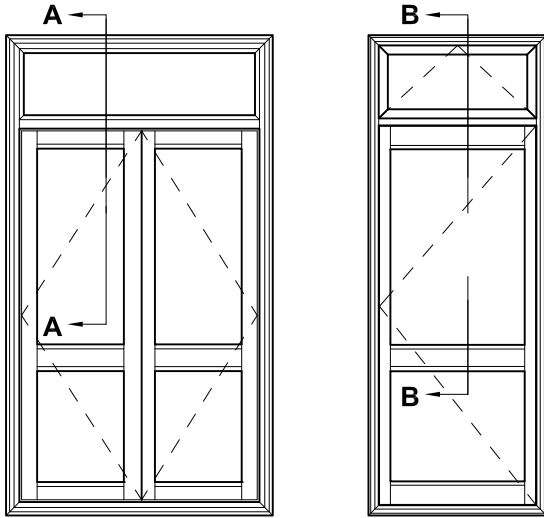

# ALTherm THERMAL HEART, HINGED DOOR COUPLED OVERLIGHT CROSS SECTION

Cad Ref. ARTHD07-0 Scale 1:2 Date 01.02.18

**SECTION A-A**  
OPEN IN DOOR  
WITH COUPLED  
FIXED OVERLIGHT

**SECTION B-B**  
OPEN OUT DOOR  
WITH COUPLED  
OVERLIGHT SASH