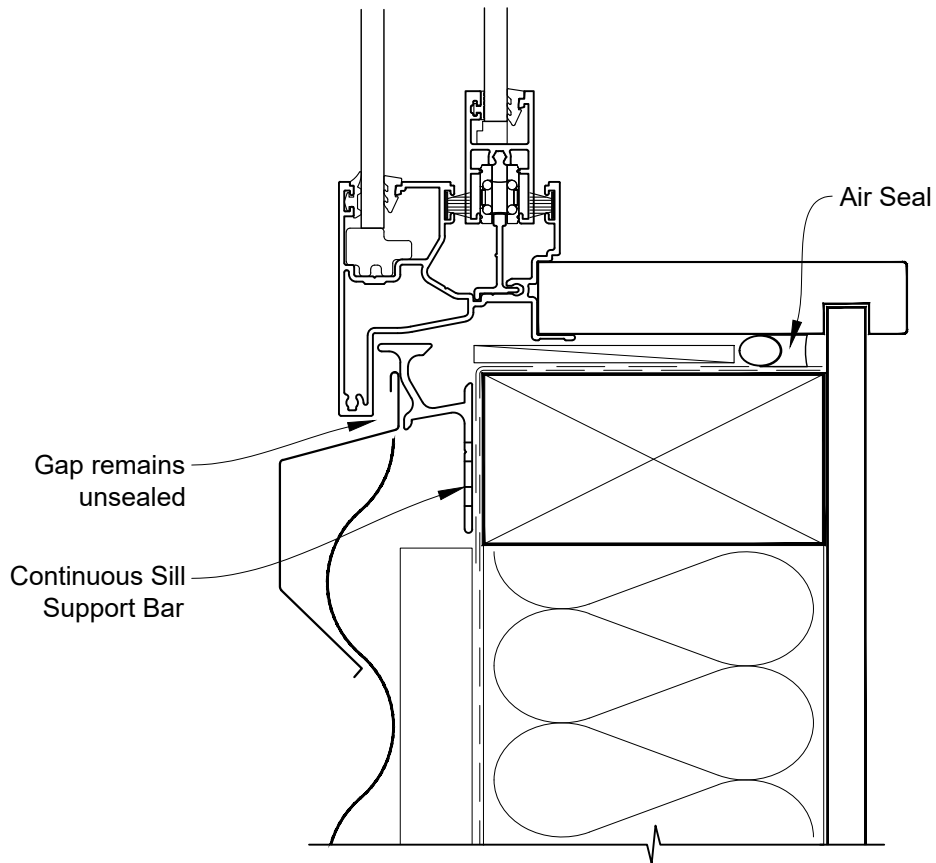

INSTALLATION DETAIL - ALTHERM RESIDENTIAL SLIMLINE SLIDING WINDOW ON PROFILE METAL CAVITY CONSTRUCTION

Date: 01.04.19

Scale: 1:2

CAD Ref.: ARSLPM-CH

INSTALLATION DETAIL - ALTHERM RESIDENTIAL SLIMLINE SLIDING WINDOW ON PROFILE METAL CAVITY CONSTRUCTION

Date: 01.04.19

Scale: 1:2

CAD Ref.: ARSLPM-CJ

INSTALLATION DETAIL - ALTHERM RESIDENTIAL SLIMLINE SLIDING WINDOW ON PROFILE METAL CAVITY CONSTRUCTION

Date: 01.04.19

Scale: 1:2

CAD Ref.: ARSLPM-CS

**INSTALLATION DETAIL - ALTHERM RESIDENTIAL
SLIMLINE SLIDING WINDOW ON PROFILE METAL
DIRECT FIXED CLADDING**

Date: 01.04.19

Scale: 1:2

CAD Ref.: ARSLPM-DH

**INSTALLATION DETAIL - ALTHERM RESIDENTIAL
SLIMLINE SLIDING WINDOW ON PROFILE METAL
DIRECT FIXED CLADDING**

Date: 01.04.19

Scale: 1:2

CAD Ref.: ARSLPM-DJ

INSTALLATION DETAIL - ALTHERM RESIDENTIAL SLIMLINE SLIDING WINDOW ON PROFILE METAL DIRECT FIXED CLADDING