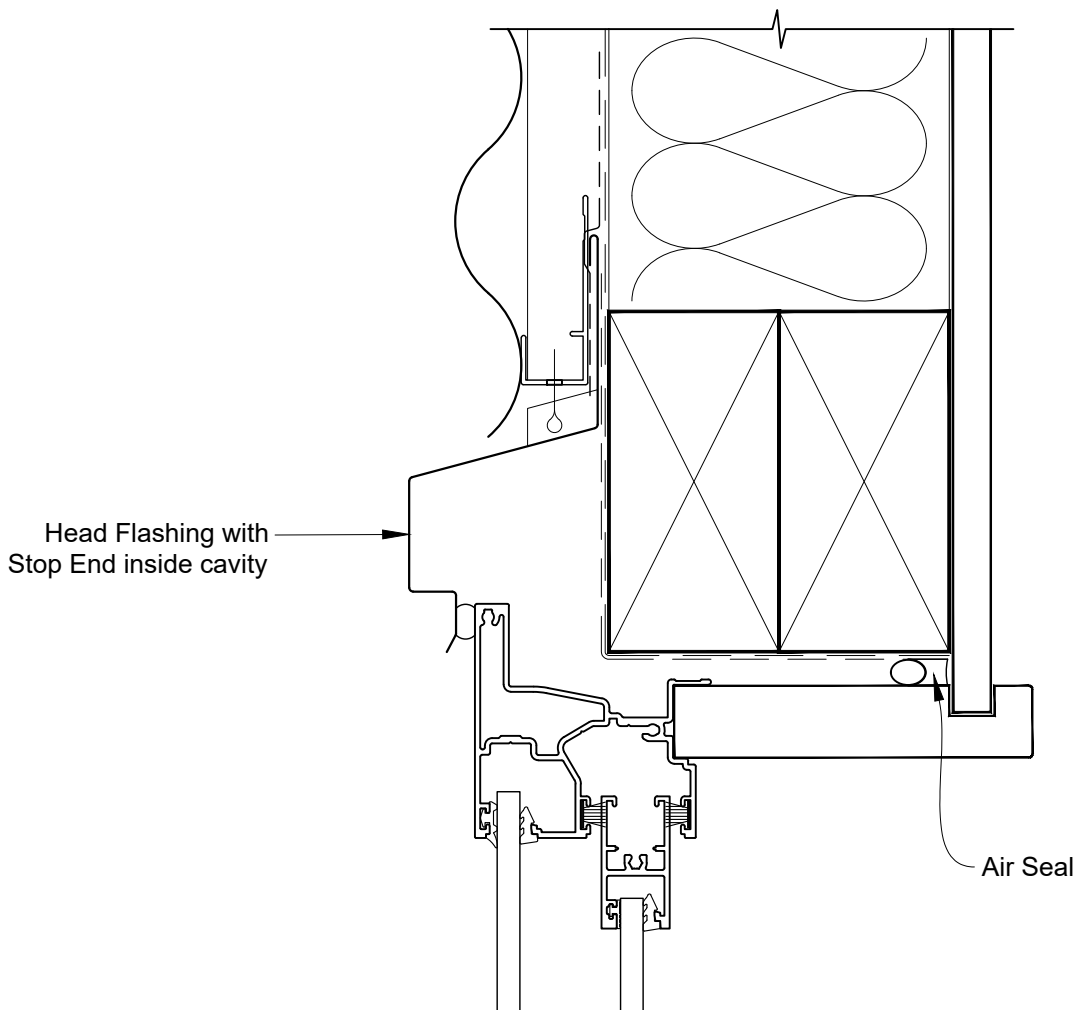

INSTALLATION DETAIL - ALTHERM RESIDENTIAL SLIMLINE SLIDING WINDOW ON PROFILE METAL CAVITY CONSTRUCTION

Date: 01.04.19

Scale: 1:2

CAD Ref.: ARSLPM-CH

INSTALLATION DETAIL - ALTHERM RESIDENTIAL SLIMLINE SLIDING WINDOW ON PROFILE METAL CAVITY CONSTRUCTION

Date: 01.04.19

Scale: 1:2

CAD Ref.: ARSLPM-CJ

INSTALLATION DETAIL - ALTHERM RESIDENTIAL SLIMLINE SLIDING WINDOW ON PROFILE METAL CAVITY CONSTRUCTION

Date: 01.04.19

Scale: 1:2

CAD Ref.: ARSLPM-CS

**INSTALLATION DETAIL - ALTHERM RESIDENTIAL
SLIMLINE SLIDING WINDOW ON PROFILE METAL
DIRECT FIXED CLADDING**