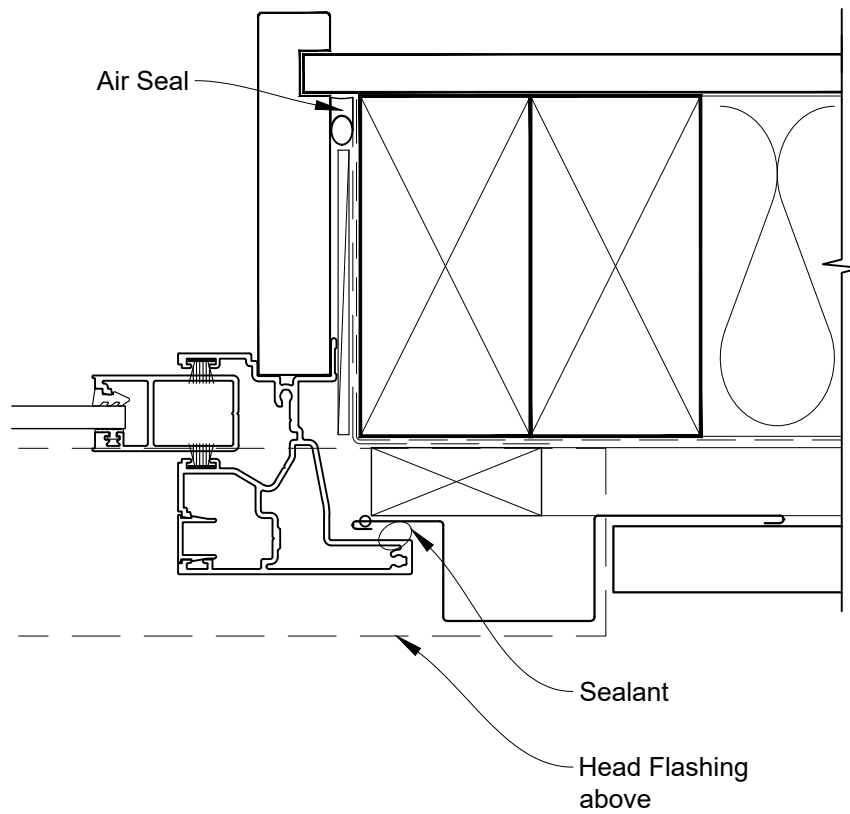

INSTALLATION DETAIL - ALTHERM RESIDENTIAL SLIMLINE SLIDING WINDOW ON PROFILE METAL CAVITY CONSTRUCTION

Date: 01.04.19

Scale: 1:2

CAD Ref.: ARSLPM-CH

INSTALLATION DETAIL - ALTHERM RESIDENTIAL SLIMLINE SLIDING WINDOW ON PROFILE METAL CAVITY CONSTRUCTION

Date: 01.04.19

Scale: 1:2

CAD Ref.: ARSLPM-CJ

INSTALLATION DETAIL - ALTHERM RESIDENTIAL SLIMLINE SLIDING WINDOW ON PROFILE METAL CAVITY CONSTRUCTION

Date: 01.04.19

Scale: 1:2

CAD Ref.: ARSLPM-CS

**INSTALLATION DETAIL - ALTHERM RESIDENTIAL
SLIMLINE SLIDING WINDOW ON PROFILE METAL
DIRECT FIXED CLADDING**