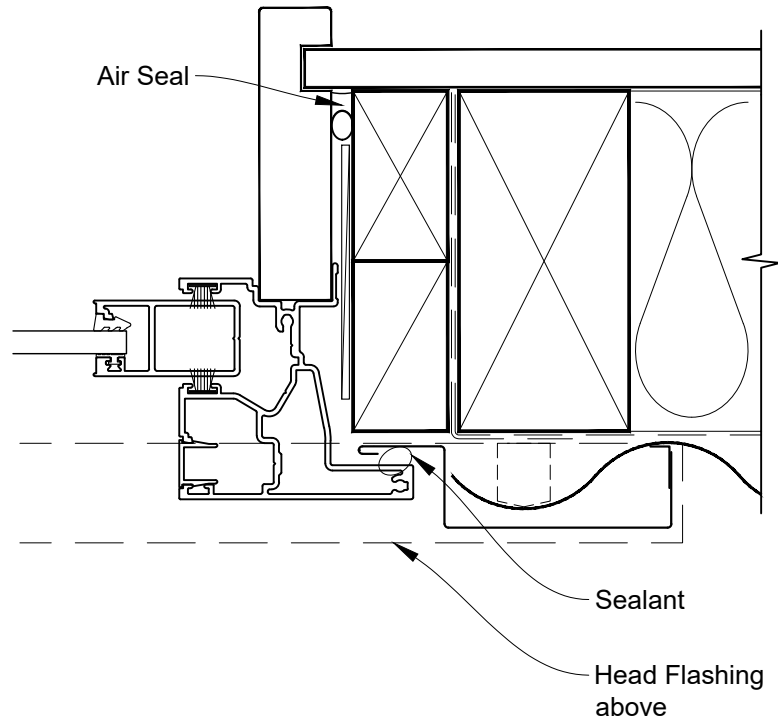

INSTALLATION DETAIL - ALTHERM RESIDENTIAL SLIMLINE SLIDING WINDOW ON PROFILE METAL CAVITY CONSTRUCTION

Date: 01.04.19

Scale: 1:2

CAD Ref.: ARSLPM-CH

INSTALLATION DETAIL - ALTHERM RESIDENTIAL SLIMLINE SLIDING WINDOW ON PROFILE METAL CAVITY CONSTRUCTION

Date: 01.04.19

Scale: 1:2

CAD Ref.: ARSLPM-CJ

INSTALLATION DETAIL - ALTHERM RESIDENTIAL SLIMLINE SLIDING WINDOW ON PROFILE METAL CAVITY CONSTRUCTION

Date: 01.04.19

Scale: 1:2

CAD Ref.: ARSLPM-CS

**INSTALLATION DETAIL - ALTHERM RESIDENTIAL
SLIMLINE SLIDING WINDOW ON PROFILE METAL
DIRECT FIXED CLADDING**

Date: 01.04.19

Scale: 1:2

CAD Ref.: ARSLPM-DH

**INSTALLATION DETAIL - ALTHERM RESIDENTIAL
SLIMLINE SLIDING WINDOW ON PROFILE METAL
DIRECT FIXED CLADDING**

Date: 01.04.19

Scale: 1:2

CAD Ref.: ARSLPM-DJ

INSTALLATION DETAIL - ALTHERM RESIDENTIAL SLIMLINE SLIDING WINDOW ON PROFILE METAL DIRECT FIXED CLADDING