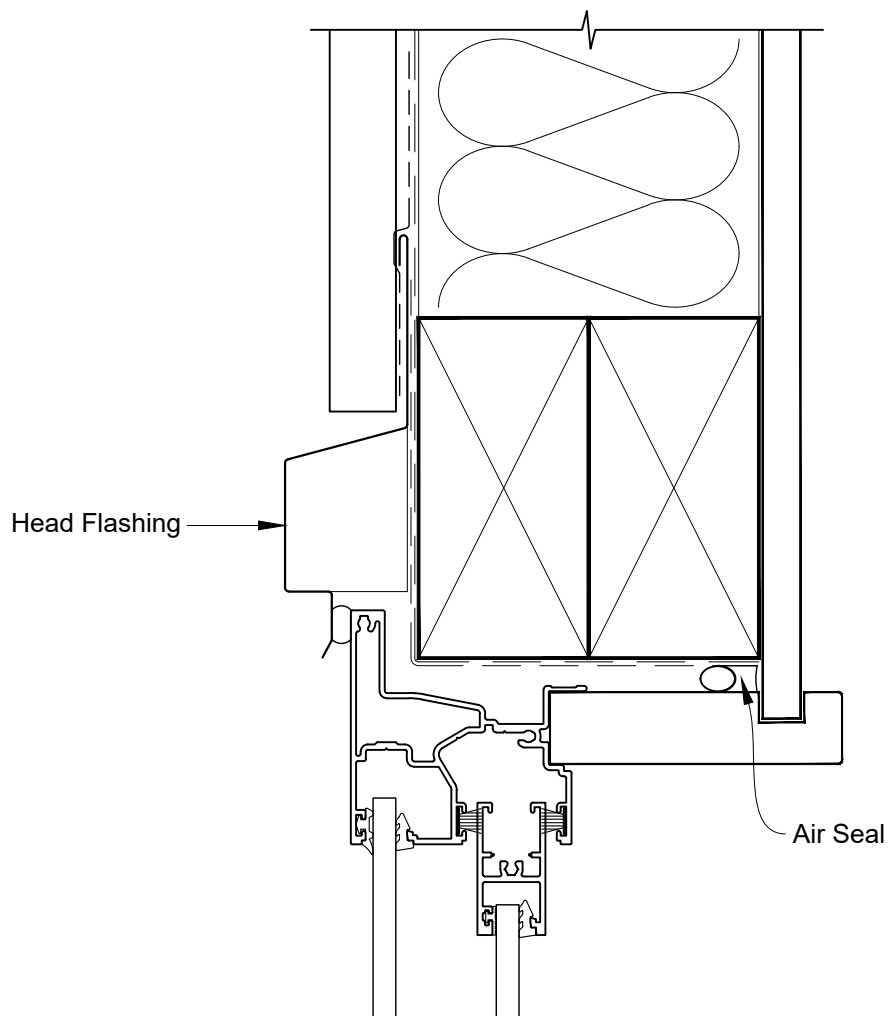

INSTALLATION DETAIL - ALTHERM RESIDENTIAL SLIMLINE SLIDING WINDOW ON PROFILE METAL CAVITY CONSTRUCTION

Date: 01.04.19

Scale: 1:2

CAD Ref.: ARSLPM-CH

INSTALLATION DETAIL - ALTHERM RESIDENTIAL SLIMLINE SLIDING WINDOW ON PROFILE METAL CAVITY CONSTRUCTION

Date: 01.04.19

Scale: 1:2

CAD Ref.: ARSLPM-CJ

INSTALLATION DETAIL - ALTHERM RESIDENTIAL SLIMLINE SLIDING WINDOW ON PROFILE METAL CAVITY CONSTRUCTION

Date: 01.04.19

Scale: 1:2

CAD Ref.: ARSLPM-CS

**INSTALLATION DETAIL - ALTHERM RESIDENTIAL
SLIMLINE SLIDING WINDOW ON PROFILE METAL
DIRECT FIXED CLADDING**

Date: 01.04.19

Scale: 1:2

CAD Ref.: ARSLPM-DH

**INSTALLATION DETAIL - ALTHERM RESIDENTIAL
SLIMLINE SLIDING WINDOW ON PROFILE METAL
DIRECT FIXED CLADDING**

Date: 01.04.19

Scale: 1:2

CAD Ref.: ARSLPM-DJ

INSTALLATION DETAIL - ALTHERM RESIDENTIAL SLIMLINE SLIDING WINDOW ON PROFILE METAL DIRECT FIXED CLADDING