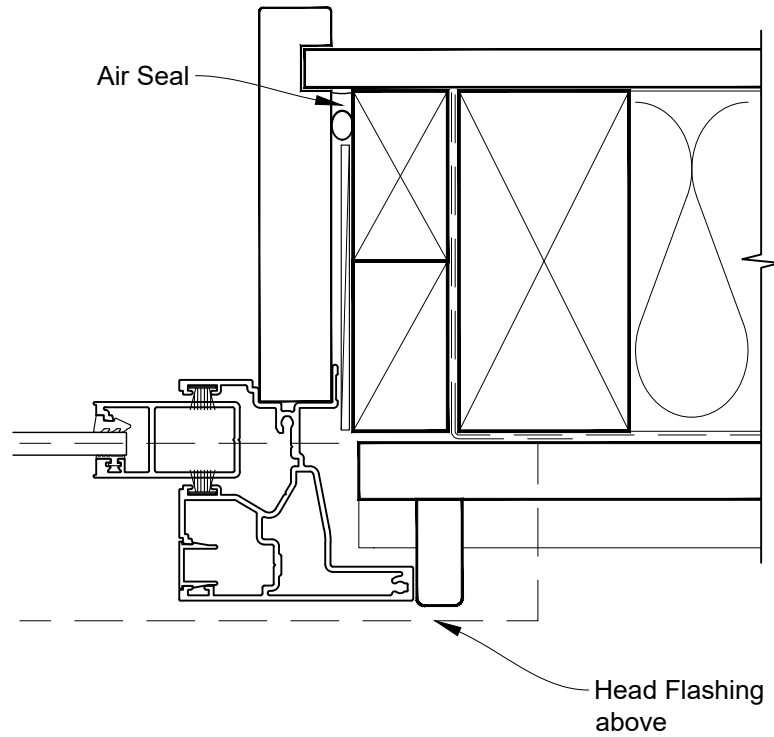

Date: 01.04.19

Scale: 1:2

CAD Ref.: ARSLBW-CJ

**INSTALLATION DETAIL - ALTHERM RESIDENTIAL
SLIMLINE SLIDING WINDOW ON BEVELBACK
WEATHERBOARD - CAVITY CONSTRUCTION**

Date: 01.04.19

Scale: 1:2

CAD Ref.: ARSLBW-CS

**INSTALLATION DETAIL - ALTHERM RESIDENTIAL
SLIMLINE SLIDING WINDOW ON BEVELBACK
WEATHERBOARD - DIRECT FIXED CLADDING**

Date: 01.04.19

Scale: 1:2

CAD Ref.: ARSLBW-DH

**INSTALLATION DETAIL - ALTHERM RESIDENTIAL
SLIMLINE SLIDING WINDOW ON BEVELBACK
WEATHERBOARD - DIRECT FIXED CLADDING**

Date: 01.04.19

Scale: 1:2

CAD Ref.: ARSLBW-DJ

**INSTALLATION DETAIL - ALTHERM RESIDENTIAL
SLIMLINE SLIDING WINDOW ON BEVELBACK
WEATHERBOARD - DIRECT FIXED CLADDING**

Date: 01.04.19

Scale: 1:2

CAD Ref.: ARSLBW-DS