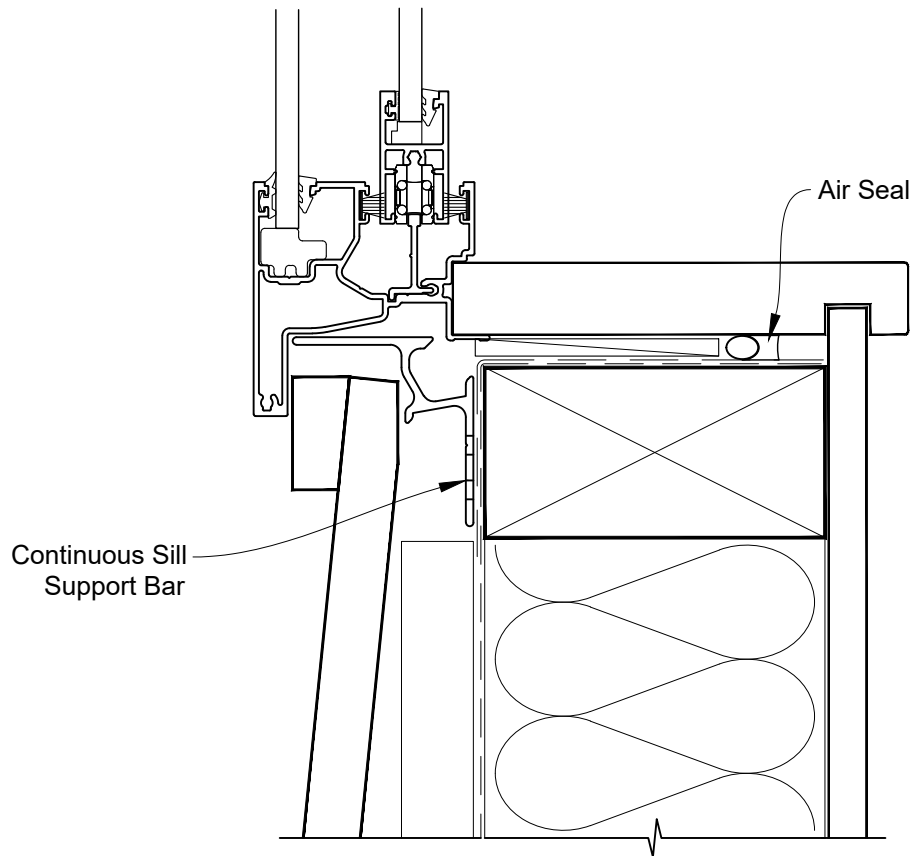

Date: 01.04.19

Scale: 1:2

CAD Ref.: ARSLBW-CJ

**INSTALLATION DETAIL - ALTHERM RESIDENTIAL
SLIMLINE SLIDING WINDOW ON BEVELBACK
WEATHERBOARD - CAVITY CONSTRUCTION**

Date: 01.04.19

Scale: 1:2

CAD Ref.: ARSLBW-CS

**INSTALLATION DETAIL - ALTHERM RESIDENTIAL
SLIMLINE SLIDING WINDOW ON BEVELBACK
WEATHERBOARD - DIRECT FIXED CLADDING**

Date: 01.04.19

Scale: 1:2

CAD Ref.: ARSLBW-DH

**INSTALLATION DETAIL - ALTHERM RESIDENTIAL
SLIMLINE SLIDING WINDOW ON BEVELBACK
WEATHERBOARD - DIRECT FIXED CLADDING**