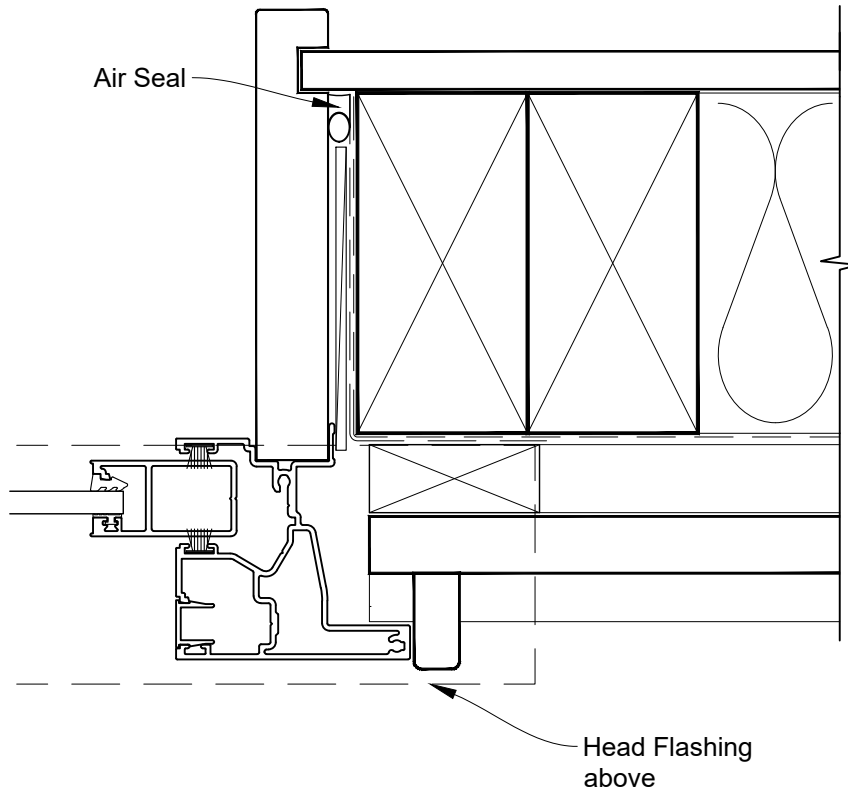

**INSTALLATION DETAIL - ALTHERM RESIDENTIAL
SLIMLINE SLIDING WINDOW ON BEVELBACK
WEATHERBOARD - CAVITY CONSTRUCTION**

Date: 01.04.19

Scale: 1:2

CAD Ref.: ARSLBW-CH

**INSTALLATION DETAIL - ALTHERM RESIDENTIAL
SLIMLINE SLIDING WINDOW ON BEVELBACK
WEATHERBOARD - CAVITY CONSTRUCTION**

Date: 01.04.19

Scale: 1:2

CAD Ref.: ARSLBW-CJ

**INSTALLATION DETAIL - ALTHERM RESIDENTIAL
SLIMLINE SLIDING WINDOW ON BEVELBACK
WEATHERBOARD - CAVITY CONSTRUCTION**

Date: 01.04.19

Scale: 1:2

CAD Ref.: ARSLBW-CS