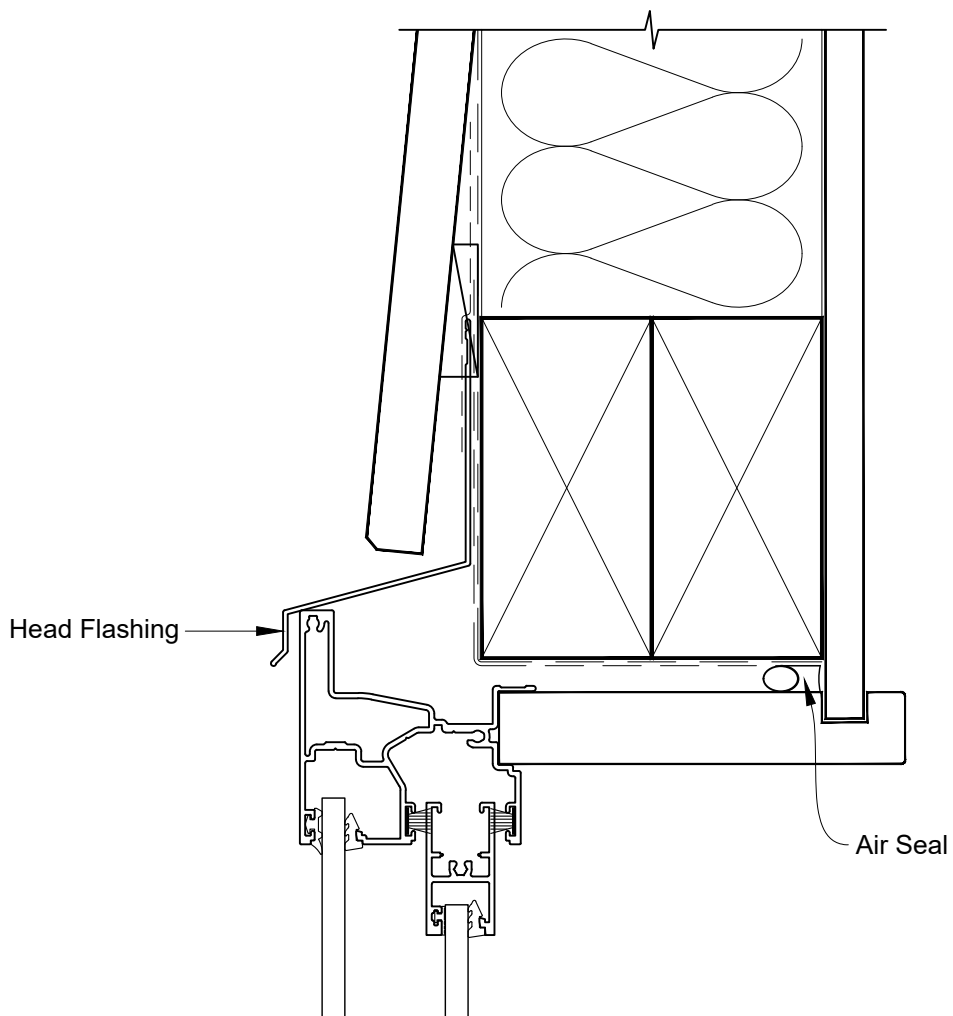

**INSTALLATION DETAIL - ALTHERM RESIDENTIAL
SLIMLINE SLIDING WINDOW ON BEVELBACK
WEATHERBOARD - CAVITY CONSTRUCTION**

Date: 01.04.19

Scale: 1:2

CAD Ref.: ARSLBW-CH

**INSTALLATION DETAIL - ALTHERM RESIDENTIAL
SLIMLINE SLIDING WINDOW ON BEVELBACK
WEATHERBOARD - CAVITY CONSTRUCTION**

Date: 01.04.19

Scale: 1:2

CAD Ref.: ARSLBW-CJ

**INSTALLATION DETAIL - ALTHERM RESIDENTIAL
SLIMLINE SLIDING WINDOW ON BEVELBACK
WEATHERBOARD - CAVITY CONSTRUCTION**

Date: 01.04.19

Scale: 1:2

CAD Ref.: ARSLBW-CS

**INSTALLATION DETAIL - ALTHERM RESIDENTIAL
SLIMLINE SLIDING WINDOW ON BEVELBACK
WEATHERBOARD - DIRECT FIXED CLADDING**

Date: 01.04.19

Scale: 1:2

CAD Ref.: ARSLBW-DH

**INSTALLATION DETAIL - ALTHERM RESIDENTIAL
SLIMLINE SLIDING WINDOW ON BEVELBACK
WEATHERBOARD - DIRECT FIXED CLADDING**