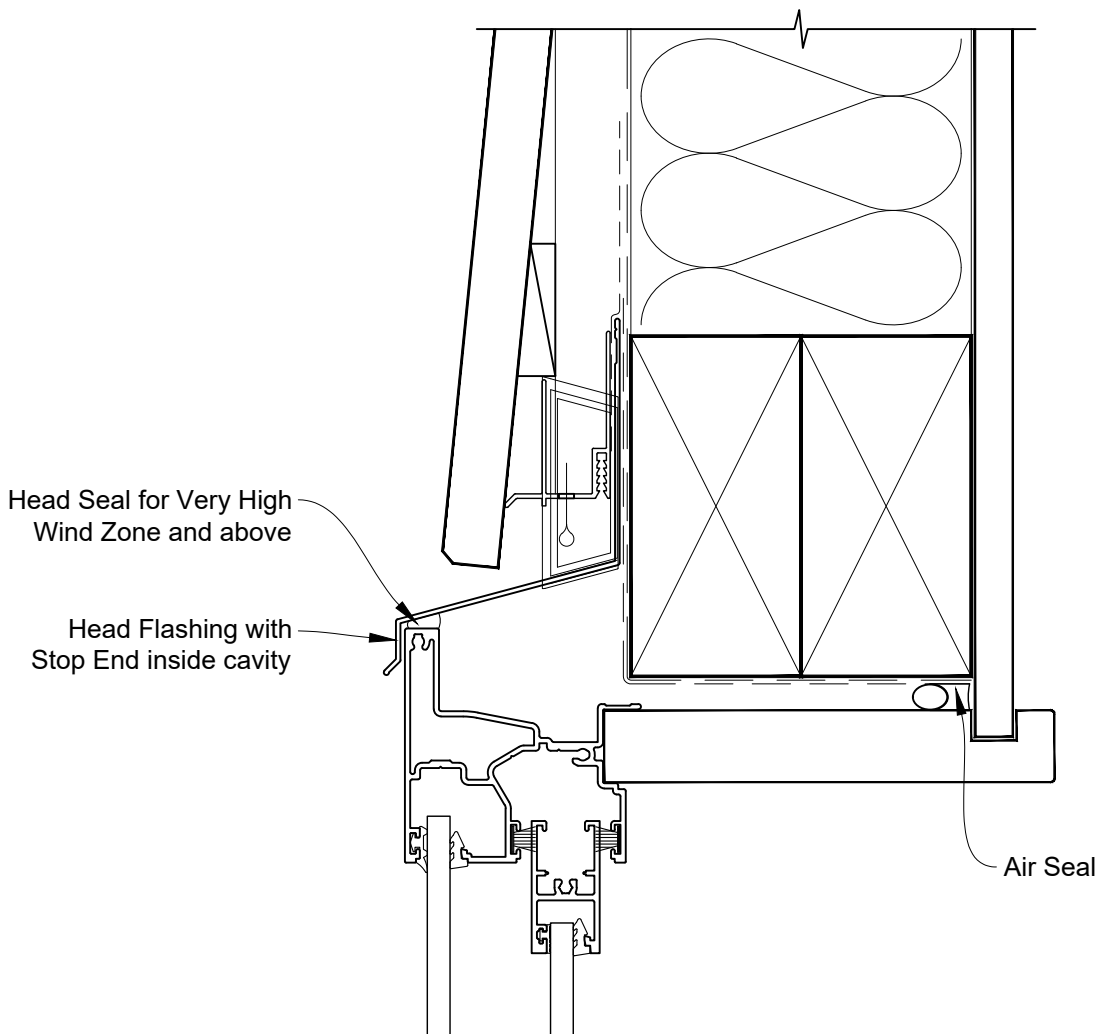

**INSTALLATION DETAIL - ALTHERM RESIDENTIAL
SLIMLINE SLIDING WINDOW ON BEVELBACK
WEATHERBOARD - CAVITY CONSTRUCTION**

Date: 01.04.19

Scale: 1:2

CAD Ref.: ARSLBW-CH

**INSTALLATION DETAIL - ALTHERM RESIDENTIAL
SLIMLINE SLIDING WINDOW ON BEVELBACK
WEATHERBOARD - CAVITY CONSTRUCTION**

Date: 01.04.19

Scale: 1:2

CAD Ref.: ARSLBW-CJ

**INSTALLATION DETAIL - ALTHERM RESIDENTIAL
SLIMLINE SLIDING WINDOW ON BEVELBACK
WEATHERBOARD - CAVITY CONSTRUCTION**

Date: 01.04.19

Scale: 1:2

CAD Ref.: ARSLBW-CS