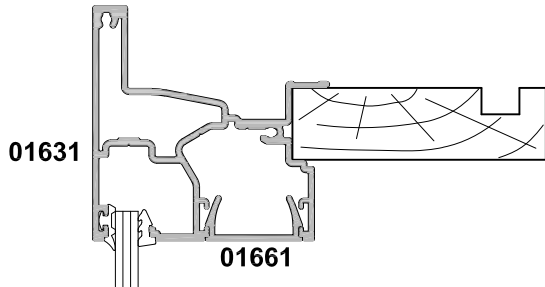

SLIMLINE SLIDING WINDOW FSF BUTT JOINTED CORNER CROSS SECTION

Cad Ref. ASL04-0 Scale 1:2 Date 01.04.19

SECTION A-A

FSF With Butt Jointed Corner

SECTION B-B