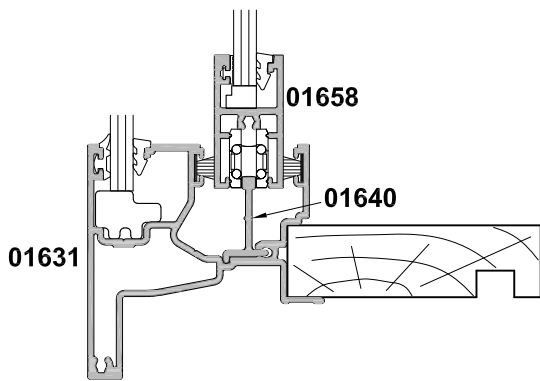

SLIMLINE SLIDING WINDOW FSF BUTT JOINTED CORNER CROSS SECTION

Cad Ref. ASL04-0 Scale 1:2 Date 01.04.19

SECTION A-A

FSF With Butt Jointed Corner

SECTION B-B