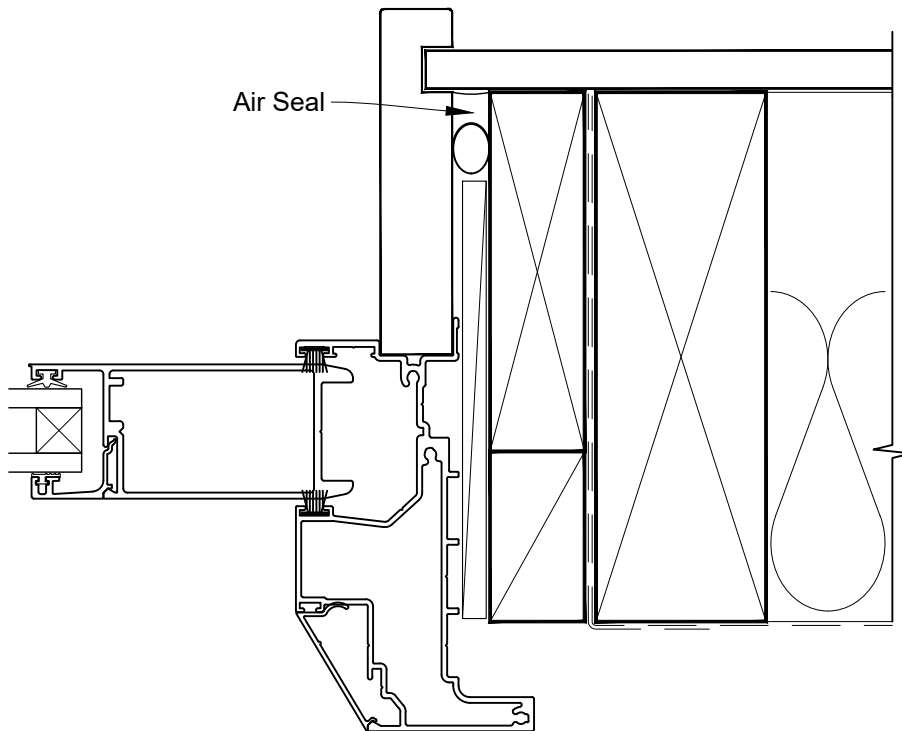

**INSTALLATION DETAIL - ALTHERM RESIDENTIAL
SLIDING DOOR ON NO CLADDING
CAVITY CONSTRUCTION**

Date: 01.04.19

Scale: 1:2

CAD Ref.: ARSDNC-CFH

FLAT SLIDING DOOR FRAME OPTION

FLAT SLIDING DOOR FRAME OPTION

FLAT SLIDING DOOR FRAME OPTION

**INSTALLATION DETAIL - ALTHERM RESIDENTIAL
SLIDING DOOR ON NO CLADDING
DIRECT FIXED CLADDING**

Date: 01.04.19

Scale: 1:2

CAD Ref.: ARSDNC-DFH

FLAT SLIDING DOOR FRAME OPTION

FLAT SLIDING DOOR FRAME OPTION

FLAT SLIDING DOOR FRAME OPTION