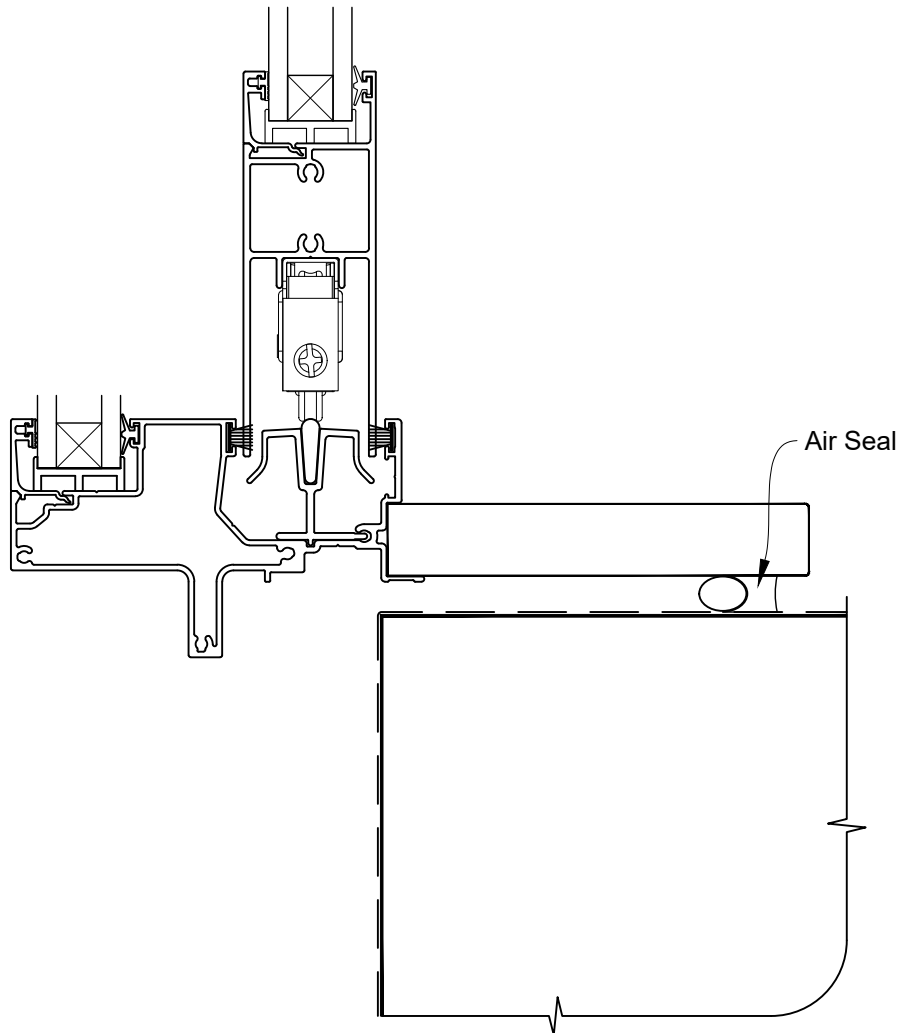

**INSTALLATION DETAIL - ALTHERM RESIDENTIAL
SLIDING DOOR ON NO CLADDING
CAVITY CONSTRUCTION**

Date: 01.04.19

Scale: 1:2

CAD Ref.: ARSDNC-CSH

STEPPED SLIDING DOOR FRAME OPTION

**INSTALLATION DETAIL - ALTHERM RESIDENTIAL
SLIDING DOOR ON NO CLADDING
CAVITY CONSTRUCTION**

Date: 01.04.19

Scale: 1:2

CAD Ref.: ARSDNC-CSJ

STEPPED SLIDING DOOR FRAME OPTION

STEPPED SLIDING DOOR FRAME OPTION

STEPPED SLIDING DOOR FRAME OPTION

STEPPED SLIDING DOOR FRAME OPTION

STEPPED SLIDING DOOR FRAME OPTION