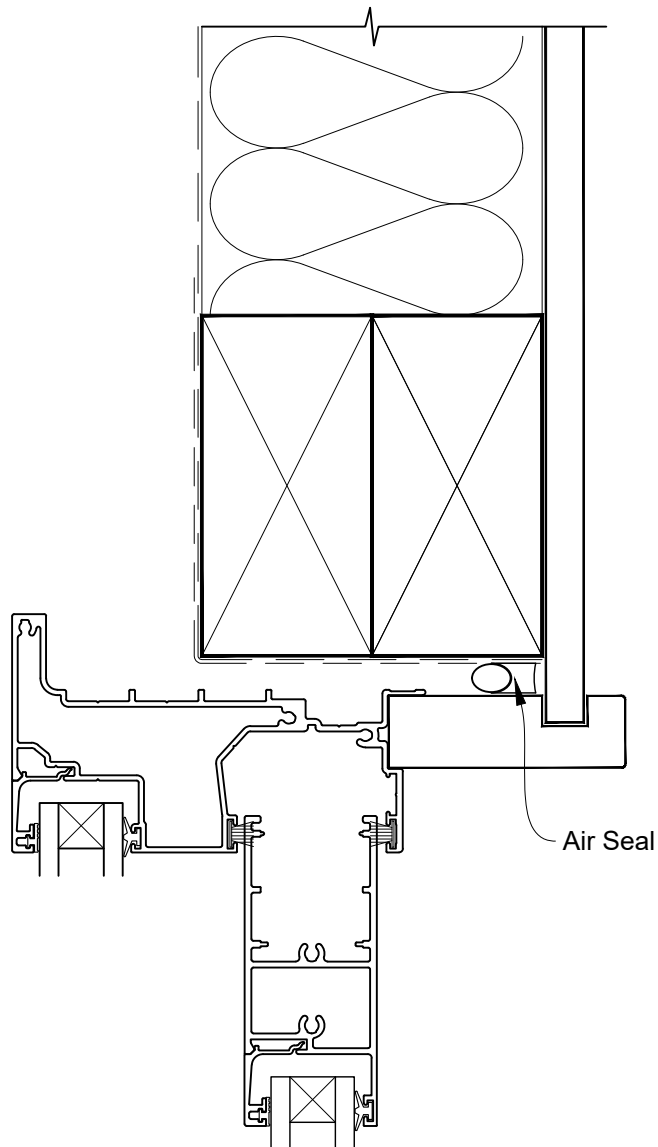

**INSTALLATION DETAIL - ALTHERM RESIDENTIAL
SLIDING DOOR ON NO CLADDING
CAVITY CONSTRUCTION**

Date: 01.04.19

Scale: 1:2

CAD Ref.: ARSDNC-CFH

FLAT SLIDING DOOR FRAME OPTION