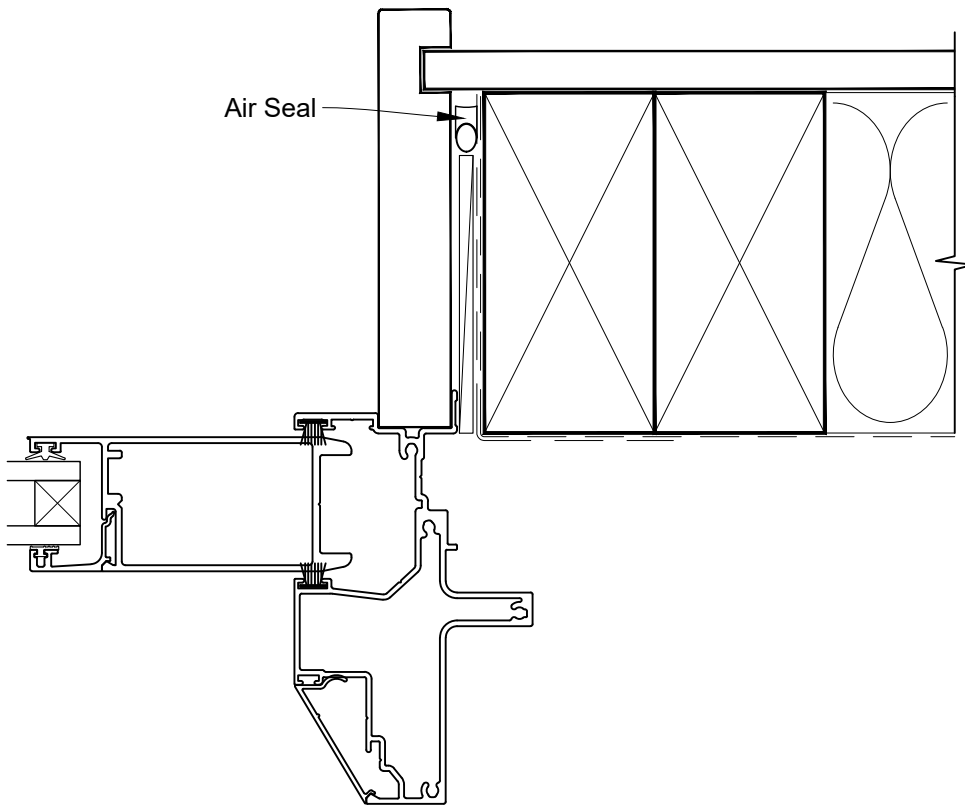

**INSTALLATION DETAIL - ALTHERM RESIDENTIAL
SLIDING DOOR ON NO CLADDING
CAVITY CONSTRUCTION**

Date: 01.04.19

Scale: 1:2

CAD Ref.: ARSDNC-CSH

STEPPED SLIDING DOOR FRAME OPTION

**INSTALLATION DETAIL - ALTHERM RESIDENTIAL
SLIDING DOOR ON NO CLADDING
CAVITY CONSTRUCTION**

Date: 01.04.19

Scale: 1:2

CAD Ref.: ARSDNC-CSJ

STEPPED SLIDING DOOR FRAME OPTION

STEPPED SLIDING DOOR FRAME OPTION

STEPPED SLIDING DOOR FRAME OPTION

STEPPED SLIDING DOOR FRAME OPTION

STEPPED SLIDING DOOR FRAME OPTION