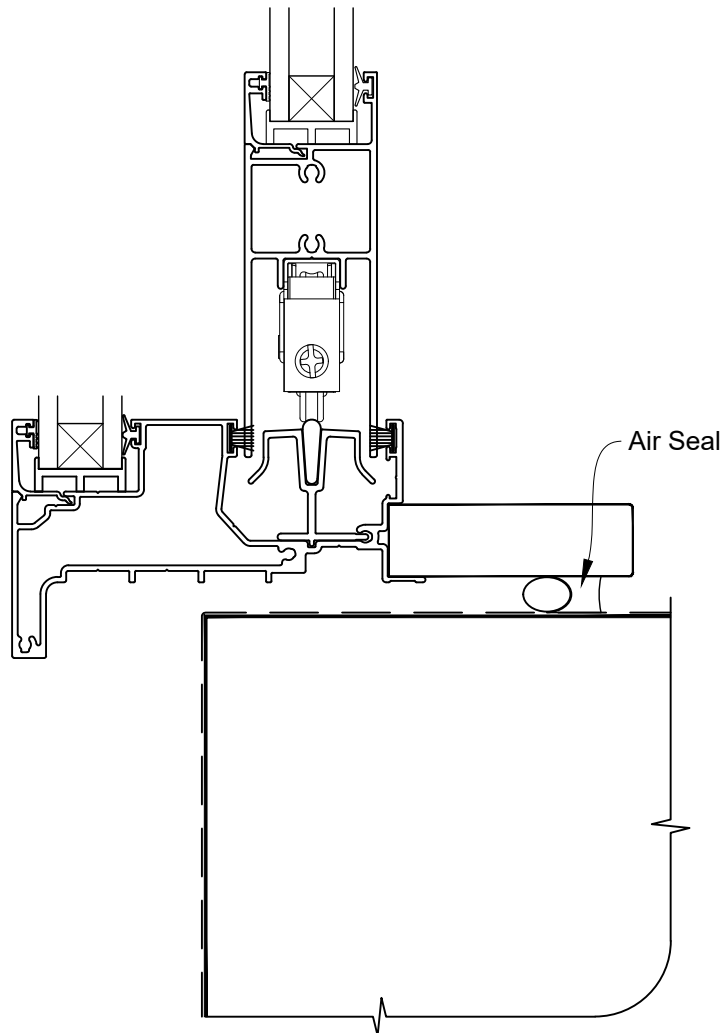

Date: 01.04.19

Scale: 1:2

CAD Ref.: ARSDNC-CSJ

STEPPED SLIDING DOOR FRAME OPTION

STEPPED SLIDING DOOR FRAME OPTION

STEPPED SLIDING DOOR FRAME OPTION

STEPPED SLIDING DOOR FRAME OPTION

STEPPED SLIDING DOOR FRAME OPTION

**INSTALLATION DETAIL - ALTHERM RESIDENTIAL
SLIDING DOOR ON NO CLADDING
CAVITY CONSTRUCTION**

Date: 01.04.19

Scale: 1:2

CAD Ref.: ARSDNC-CFH

FLAT SLIDING DOOR FRAME OPTION

FLAT SLIDING DOOR FRAME OPTION

FLAT SLIDING DOOR FRAME OPTION