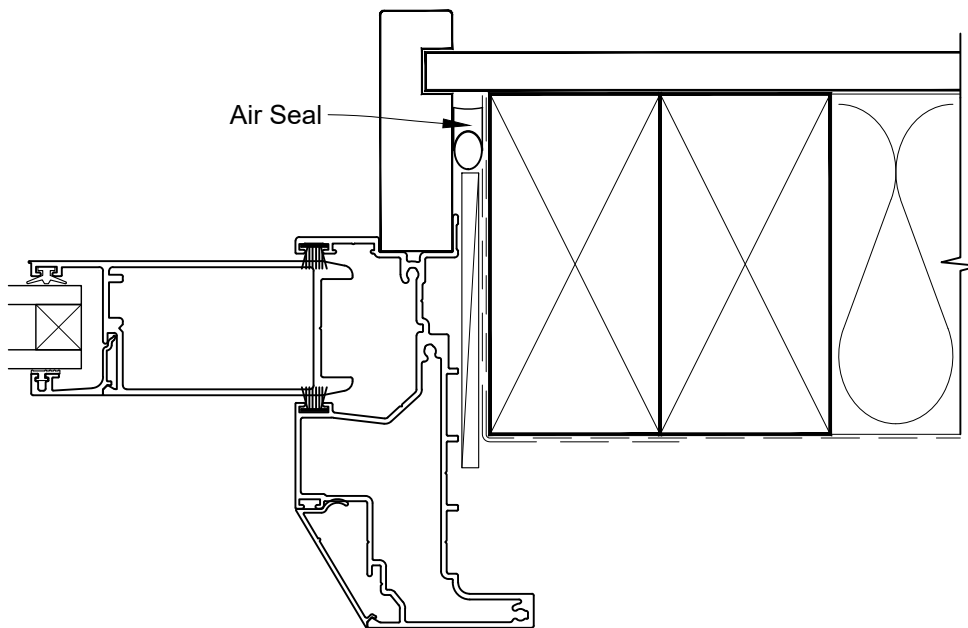

Date: 01.04.19

Scale: 1:2

CAD Ref.: ARSDNC-CSJ

STEPPED SLIDING DOOR FRAME OPTION

STEPPED SLIDING DOOR FRAME OPTION

STEPPED SLIDING DOOR FRAME OPTION

STEPPED SLIDING DOOR FRAME OPTION

STEPPED SLIDING DOOR FRAME OPTION

**INSTALLATION DETAIL - ALTHERM RESIDENTIAL
SLIDING DOOR ON NO CLADDING
CAVITY CONSTRUCTION**

Date: 01.04.19

Scale: 1:2

CAD Ref.: ARSDNC-CFH

FLAT SLIDING DOOR FRAME OPTION

FLAT SLIDING DOOR FRAME OPTION

FLAT SLIDING DOOR FRAME OPTION