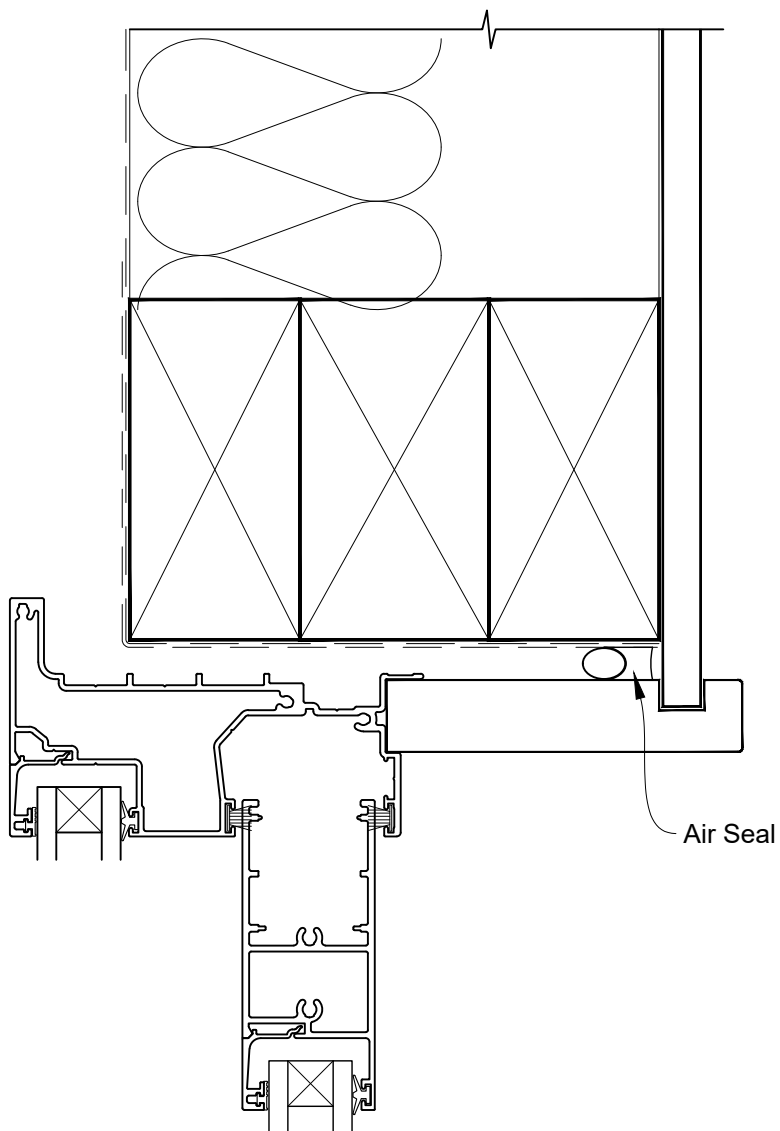

**INSTALLATION DETAIL - ALTHERM RESIDENTIAL
SLIDING DOOR ON NO CLADDING
DIRECT FIXED CLADDING**

Date: 01.04.19

Scale: 1:2

CAD Ref.: ARSDNC-DFH

FLAT SLIDING DOOR FRAME OPTION