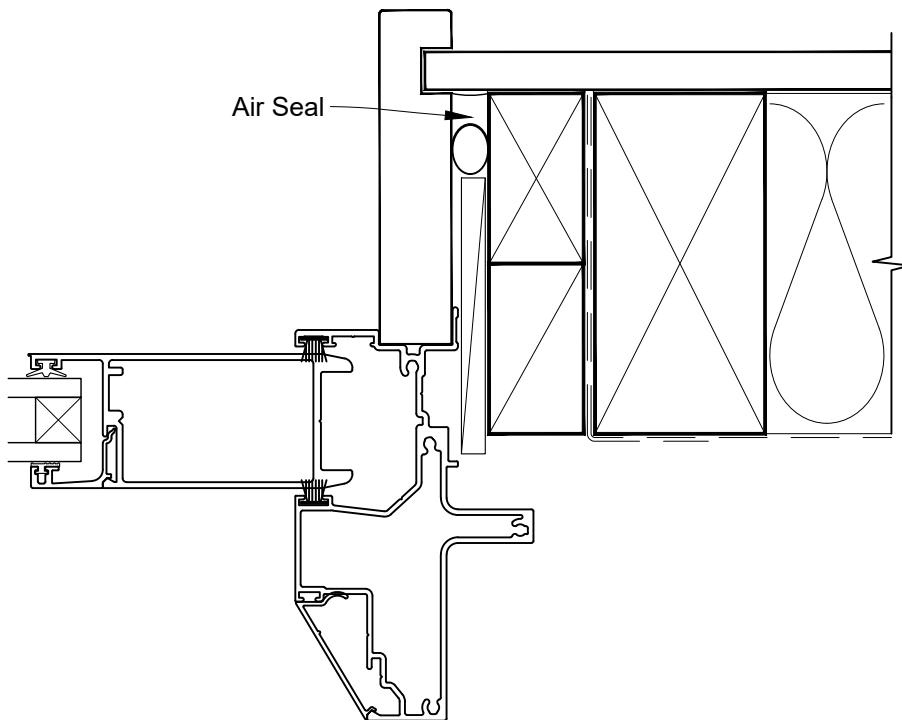

**INSTALLATION DETAIL - ALTHERM RESIDENTIAL
SLIDING DOOR ON NO CLADDING
CAVITY CONSTRUCTION**

Date: 01.04.19

Scale: 1:2

CAD Ref.: ARSDNC-CSH

STEPPED SLIDING DOOR FRAME OPTION

**INSTALLATION DETAIL - ALTHERM RESIDENTIAL
SLIDING DOOR ON NO CLADDING
CAVITY CONSTRUCTION**

Date: 01.04.19

Scale: 1:2

CAD Ref.: ARSDNC-CSJ

STEPPED SLIDING DOOR FRAME OPTION

STEPPED SLIDING DOOR FRAME OPTION

STEPPED SLIDING DOOR FRAME OPTION

STEPPED SLIDING DOOR FRAME OPTION

STEPPED SLIDING DOOR FRAME OPTION