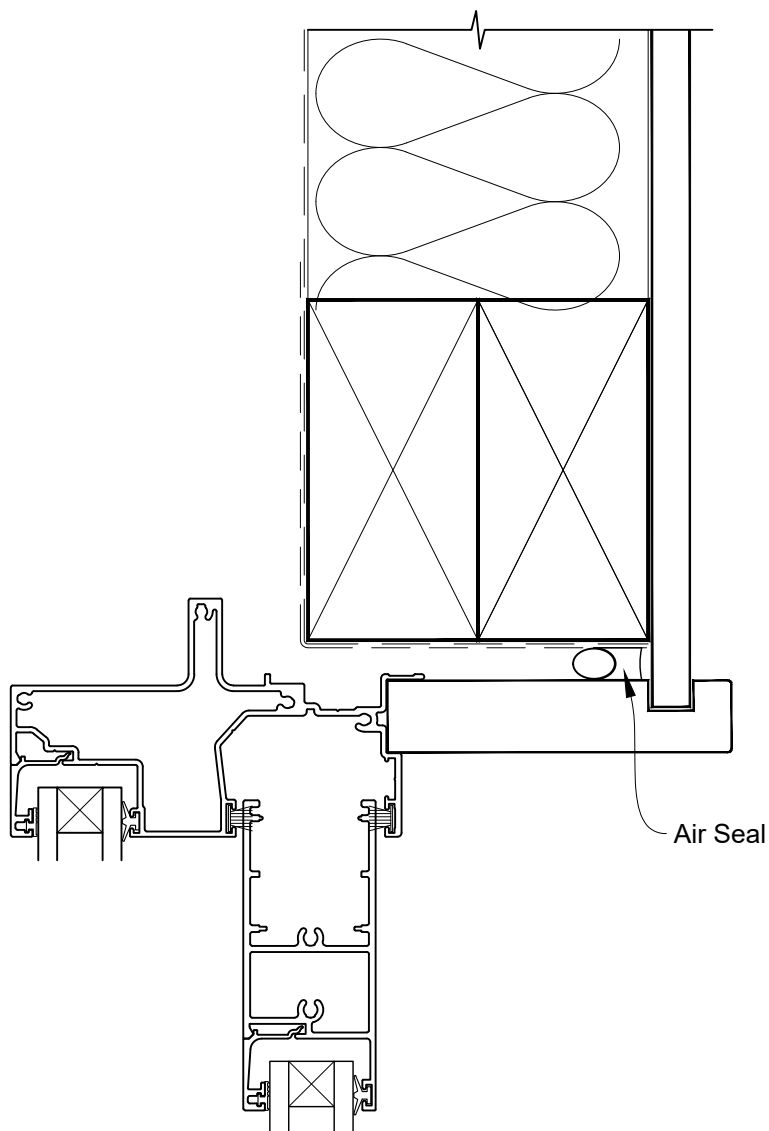

**INSTALLATION DETAIL - ALTHERM RESIDENTIAL
SLIDING DOOR ON NO CLADDING
CAVITY CONSTRUCTION**

Date: 01.04.19

Scale: 1:2

CAD Ref.: ARSDNC-CSH

STEPPED SLIDING DOOR FRAME OPTION

**INSTALLATION DETAIL - ALTHERM RESIDENTIAL
SLIDING DOOR ON NO CLADDING
CAVITY CONSTRUCTION**

Date: 01.04.19

Scale: 1:2

CAD Ref.: ARSDNC-CSJ

STEPPED SLIDING DOOR FRAME OPTION

STEPPED SLIDING DOOR FRAME OPTION

STEPPED SLIDING DOOR FRAME OPTION

STEPPED SLIDING DOOR FRAME OPTION

STEPPED SLIDING DOOR FRAME OPTION