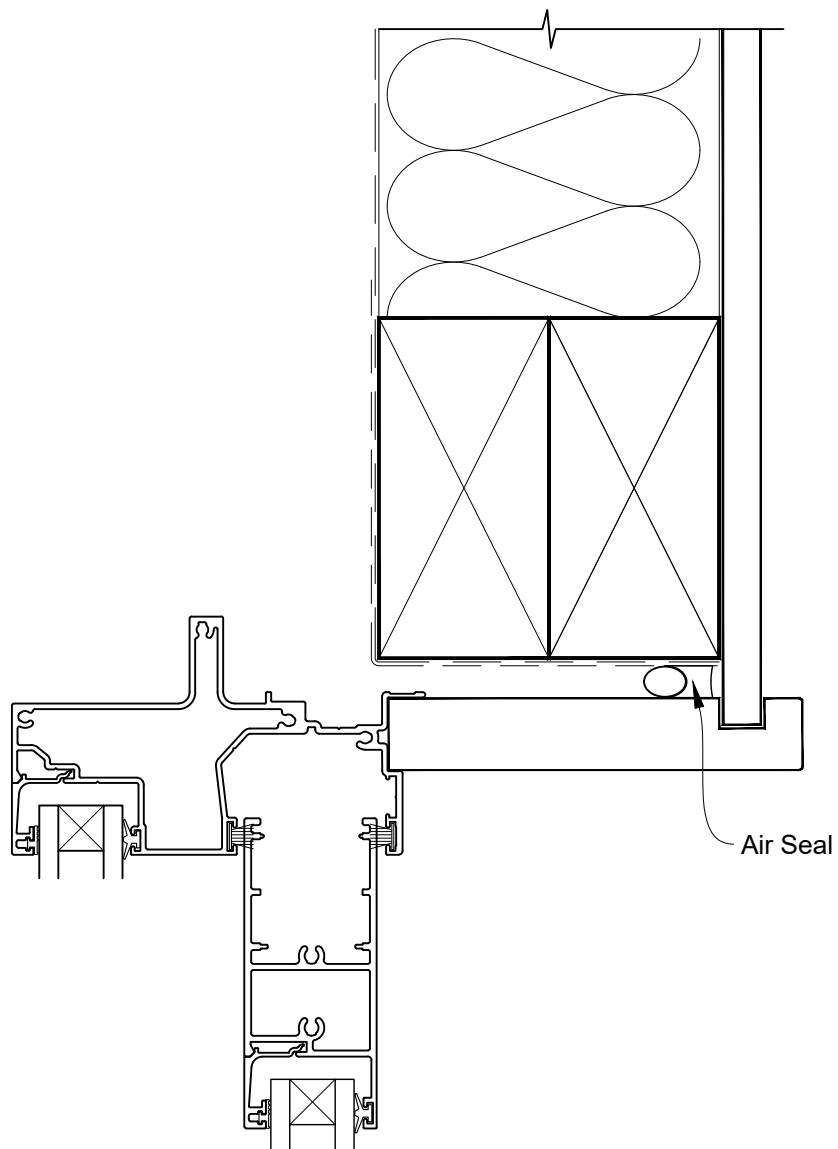

**INSTALLATION DETAIL - ALTHERM RESIDENTIAL
SLIDING DOOR ON NO CLADDING
CAVITY CONSTRUCTION**

Date: 01.04.19

Scale: 1:2

CAD Ref.: ARSDNC-CSH

STEPPED SLIDING DOOR FRAME OPTION

**INSTALLATION DETAIL - ALTHERM RESIDENTIAL
SLIDING DOOR ON NO CLADDING
CAVITY CONSTRUCTION**

Date: 01.04.19

Scale: 1:2

CAD Ref.: ARSDNC-CSJ

STEPPED SLIDING DOOR FRAME OPTION

STEPPED SLIDING DOOR FRAME OPTION

STEPPED SLIDING DOOR FRAME OPTION

STEPPED SLIDING DOOR FRAME OPTION

STEPPED SLIDING DOOR FRAME OPTION