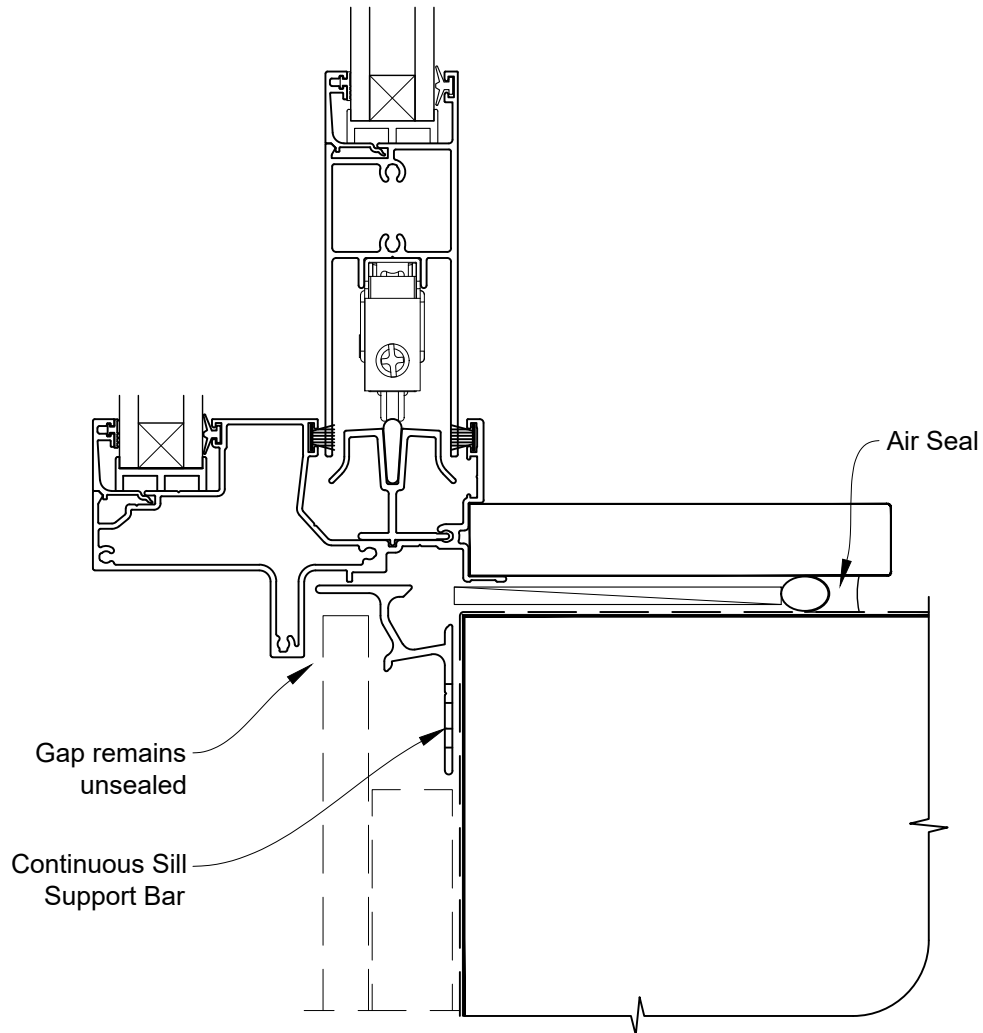

STEPPED SLIDING DOOR FRAME OPTION

**INSTALLATION DETAIL - ALTHERM RESIDENTIAL
SLIDING DOOR ON FLAT SHEET
CAVITY CONSTRUCTION**

Date: 01.04.19

Scale: 1:2

CAD Ref.: ARSDFS-CSJ

STEPPED SLIDING DOOR FRAME OPTION

STEPPED SLIDING DOOR FRAME OPTION

STEPPED SLIDING DOOR FRAME OPTION

STEPPED SLIDING DOOR FRAME OPTION

STEPPED SLIDING DOOR FRAME OPTION

FLAT SLIDING DOOR FRAME OPTION

FLAT SLIDING DOOR FRAME OPTION

FLAT SLIDING DOOR FRAME OPTION