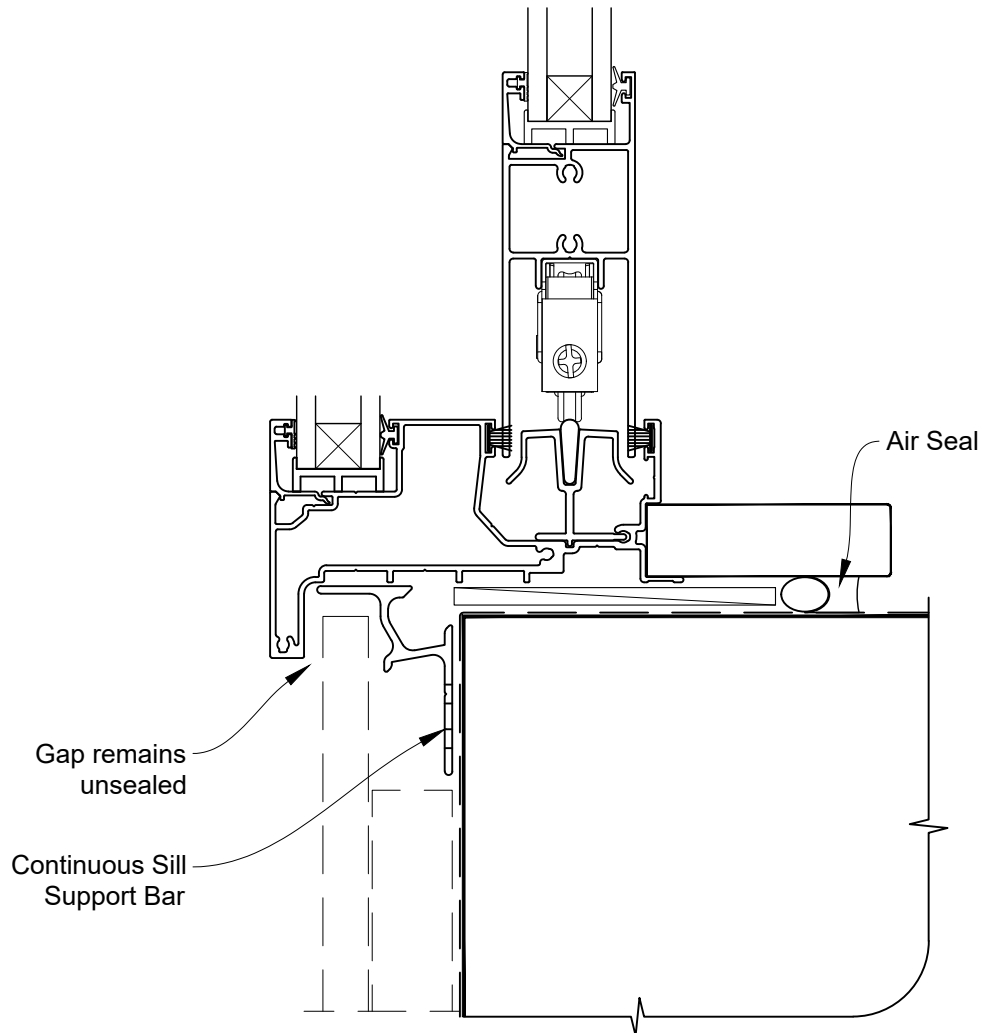

STEPPED SLIDING DOOR FRAME OPTION

**INSTALLATION DETAIL - ALTHERM RESIDENTIAL
SLIDING DOOR ON FLAT SHEET
CAVITY CONSTRUCTION**

Date: 01.04.19

Scale: 1:2

CAD Ref.: ARSDFS-CSJ

STEPPED SLIDING DOOR FRAME OPTION

STEPPED SLIDING DOOR FRAME OPTION

STEPPED SLIDING DOOR FRAME OPTION

STEPPED SLIDING DOOR FRAME OPTION

STEPPED SLIDING DOOR FRAME OPTION

FLAT SLIDING DOOR FRAME OPTION

FLAT SLIDING DOOR FRAME OPTION

FLAT SLIDING DOOR FRAME OPTION