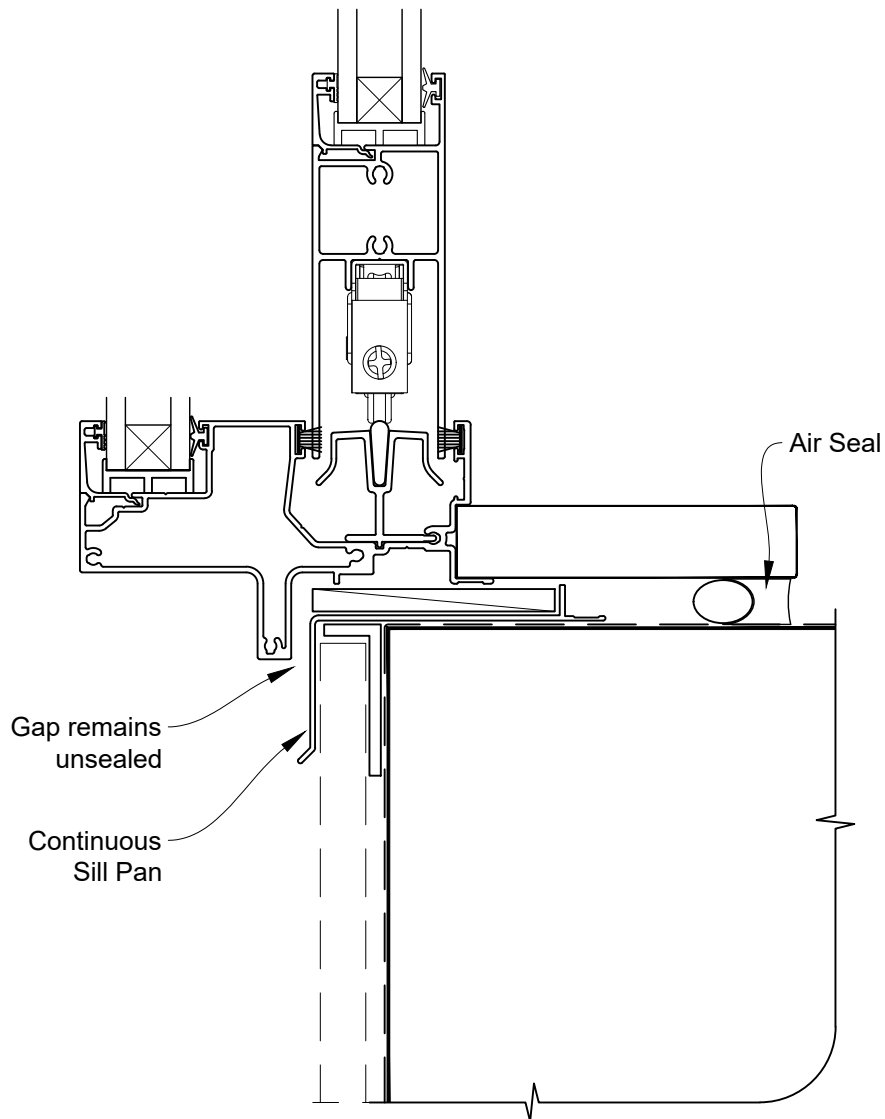

STEPPED SLIDING DOOR FRAME OPTION

**INSTALLATION DETAIL - ALTHERM RESIDENTIAL
SLIDING DOOR ON FLAT SHEET
CAVITY CONSTRUCTION**

Date: 01.04.19

Scale: 1:2

CAD Ref.: ARSDFS-CSJ

STEPPED SLIDING DOOR FRAME OPTION

STEPPED SLIDING DOOR FRAME OPTION

STEPPED SLIDING DOOR FRAME OPTION

STEPPED SLIDING DOOR FRAME OPTION

STEPPED SLIDING DOOR FRAME OPTION

FLAT SLIDING DOOR FRAME OPTION

FLAT SLIDING DOOR FRAME OPTION

FLAT SLIDING DOOR FRAME OPTION

FLAT SLIDING DOOR FRAME OPTION

FLAT SLIDING DOOR FRAME OPTION

FLAT SLIDING DOOR FRAME OPTION