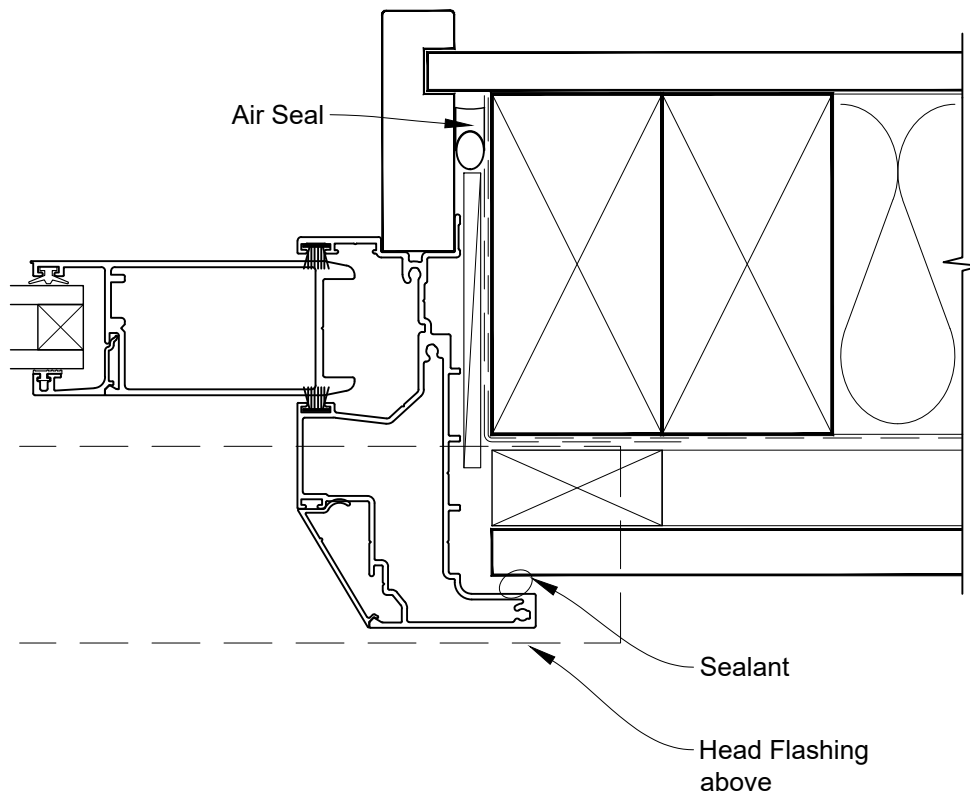

STEPPED SLIDING DOOR FRAME OPTION

**INSTALLATION DETAIL - ALTHERM RESIDENTIAL
SLIDING DOOR ON FLAT SHEET
CAVITY CONSTRUCTION**

Date: 01.04.19

Scale: 1:2

CAD Ref.: ARSDFS-CSJ

STEPPED SLIDING DOOR FRAME OPTION

STEPPED SLIDING DOOR FRAME OPTION

STEPPED SLIDING DOOR FRAME OPTION

STEPPED SLIDING DOOR FRAME OPTION

STEPPED SLIDING DOOR FRAME OPTION

FLAT SLIDING DOOR FRAME OPTION

FLAT SLIDING DOOR FRAME OPTION

FLAT SLIDING DOOR FRAME OPTION