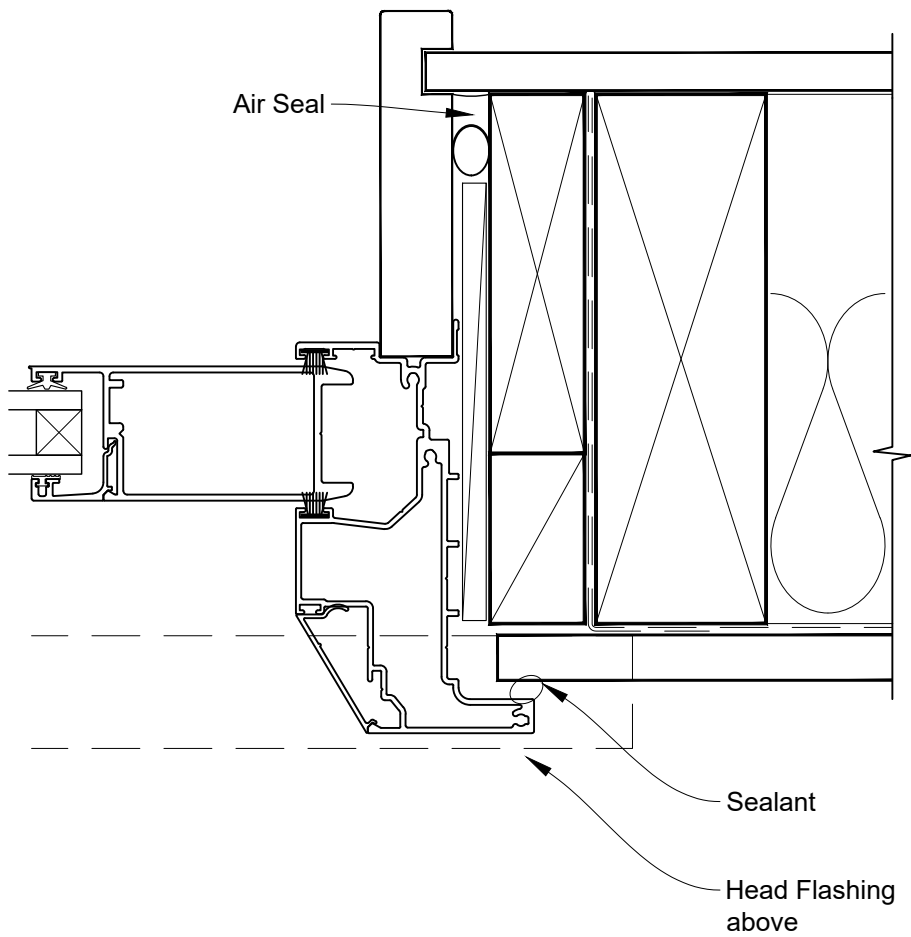

FLAT SLIDING DOOR FRAME OPTION