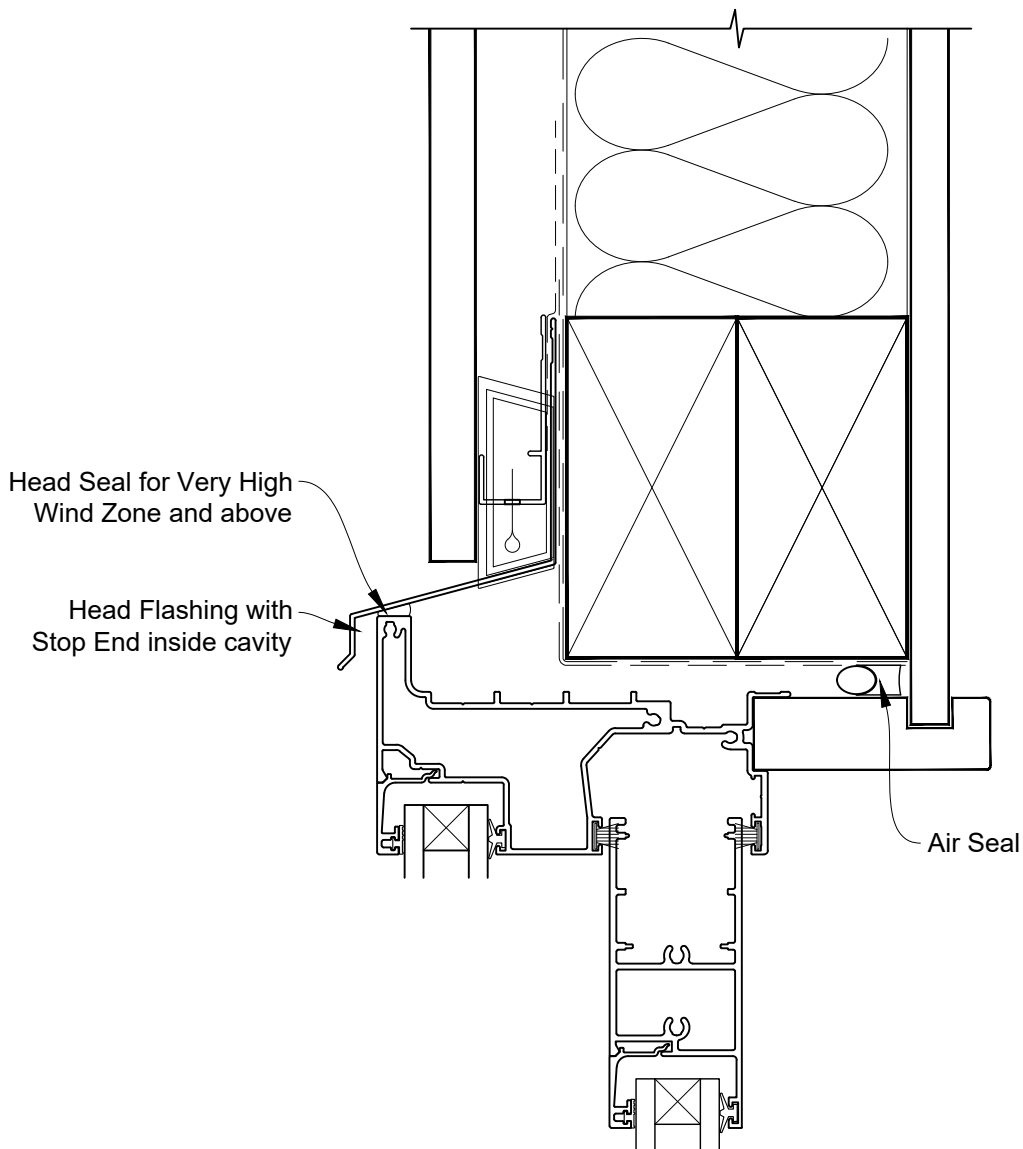

STEPPED SLIDING DOOR FRAME OPTION

**INSTALLATION DETAIL - ALTHERM RESIDENTIAL
SLIDING DOOR ON FLAT SHEET
CAVITY CONSTRUCTION**

Date: 01.04.19

Scale: 1:2

CAD Ref.: ARSDFS-CSJ

STEPPED SLIDING DOOR FRAME OPTION

STEPPED SLIDING DOOR FRAME OPTION

STEPPED SLIDING DOOR FRAME OPTION

STEPPED SLIDING DOOR FRAME OPTION

STEPPED SLIDING DOOR FRAME OPTION

FLAT SLIDING DOOR FRAME OPTION

FLAT SLIDING DOOR FRAME OPTION

FLAT SLIDING DOOR FRAME OPTION

FLAT SLIDING DOOR FRAME OPTION

FLAT SLIDING DOOR FRAME OPTION

FLAT SLIDING DOOR FRAME OPTION