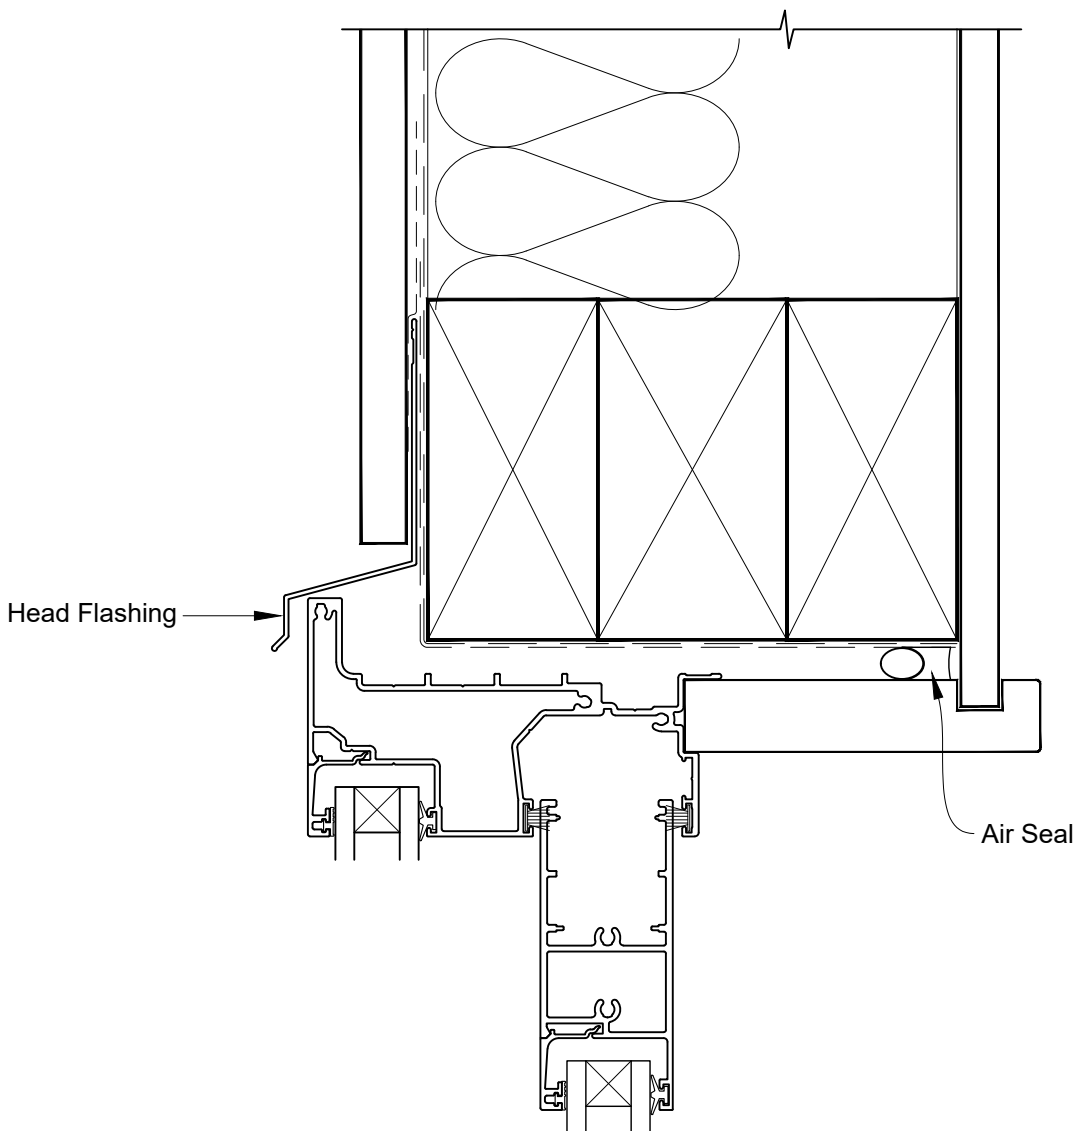

STEPPED SLIDING DOOR FRAME OPTION

**INSTALLATION DETAIL - ALTHERM RESIDENTIAL
SLIDING DOOR ON FLAT SHEET
CAVITY CONSTRUCTION**

Date: 01.04.19

Scale: 1:2

CAD Ref.: ARSDFS-CSJ

STEPPED SLIDING DOOR FRAME OPTION

STEPPED SLIDING DOOR FRAME OPTION

STEPPED SLIDING DOOR FRAME OPTION

STEPPED SLIDING DOOR FRAME OPTION

STEPPED SLIDING DOOR FRAME OPTION

FLAT SLIDING DOOR FRAME OPTION

FLAT SLIDING DOOR FRAME OPTION

FLAT SLIDING DOOR FRAME OPTION

FLAT SLIDING DOOR FRAME OPTION

FLAT SLIDING DOOR FRAME OPTION

FLAT SLIDING DOOR FRAME OPTION