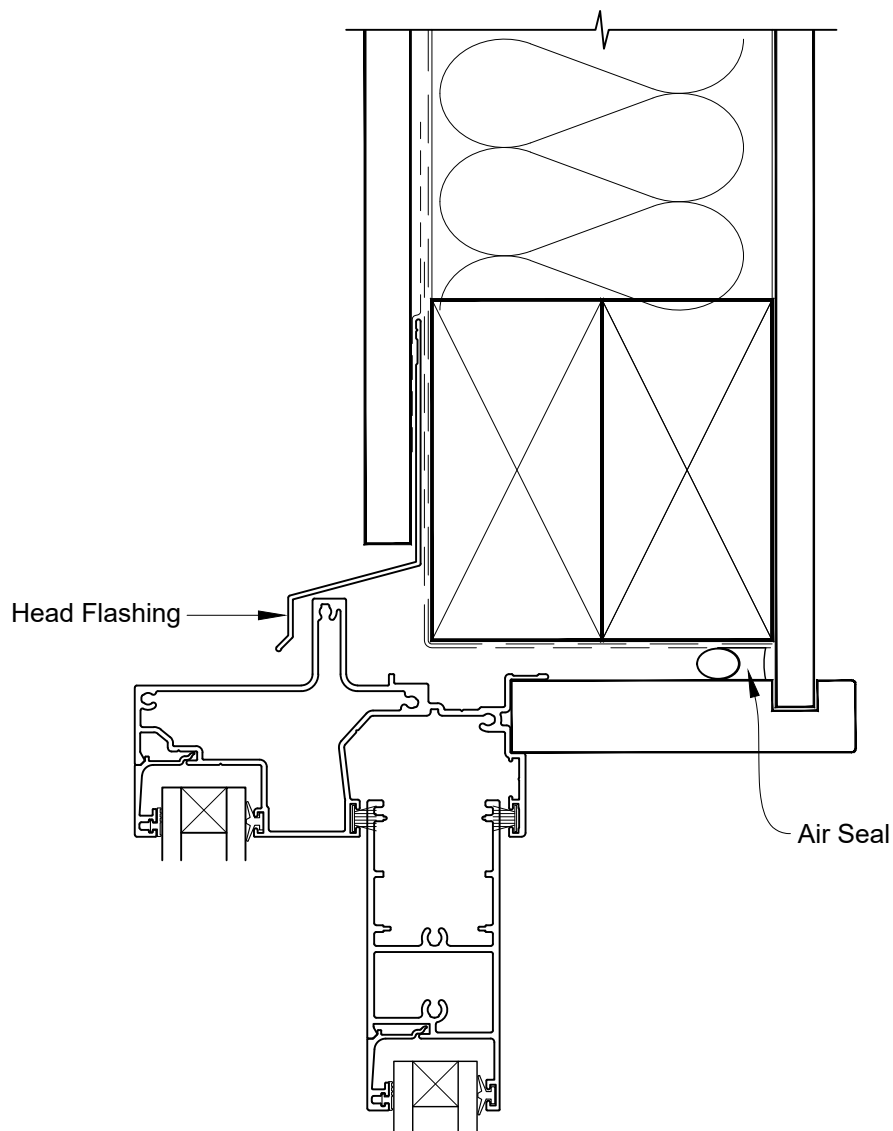

STEPPED SLIDING DOOR FRAME OPTION

**INSTALLATION DETAIL - ALTHERM RESIDENTIAL
SLIDING DOOR ON FLAT SHEET
CAVITY CONSTRUCTION**

Date: 01.04.19

Scale: 1:2

CAD Ref.: ARSDFS-CSJ

STEPPED SLIDING DOOR FRAME OPTION

STEPPED SLIDING DOOR FRAME OPTION

STEPPED SLIDING DOOR FRAME OPTION

STEPPED SLIDING DOOR FRAME OPTION

STEPPED SLIDING DOOR FRAME OPTION

FLAT SLIDING DOOR FRAME OPTION

FLAT SLIDING DOOR FRAME OPTION

FLAT SLIDING DOOR FRAME OPTION