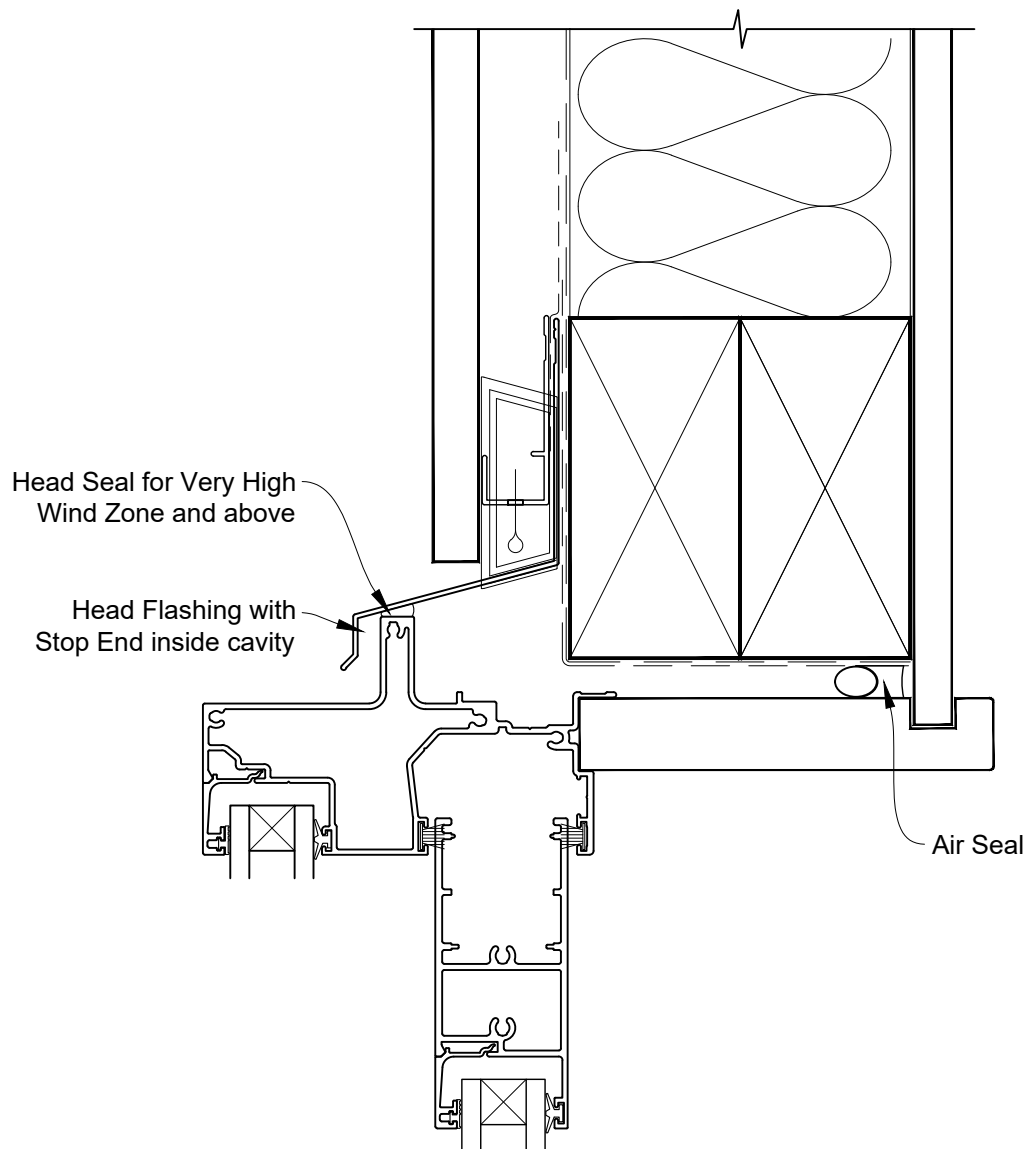

STEPPED SLIDING DOOR FRAME OPTION

**INSTALLATION DETAIL - ALTHERM RESIDENTIAL
SLIDING DOOR ON FLAT SHEET
CAVITY CONSTRUCTION**

Date: 01.04.19

Scale: 1:2

CAD Ref.: ARSDFS-CSJ

STEPPED SLIDING DOOR FRAME OPTION

STEPPED SLIDING DOOR FRAME OPTION

STEPPED SLIDING DOOR FRAME OPTION

STEPPED SLIDING DOOR FRAME OPTION

STEPPED SLIDING DOOR FRAME OPTION

FLAT SLIDING DOOR FRAME OPTION

FLAT SLIDING DOOR FRAME OPTION

FLAT SLIDING DOOR FRAME OPTION