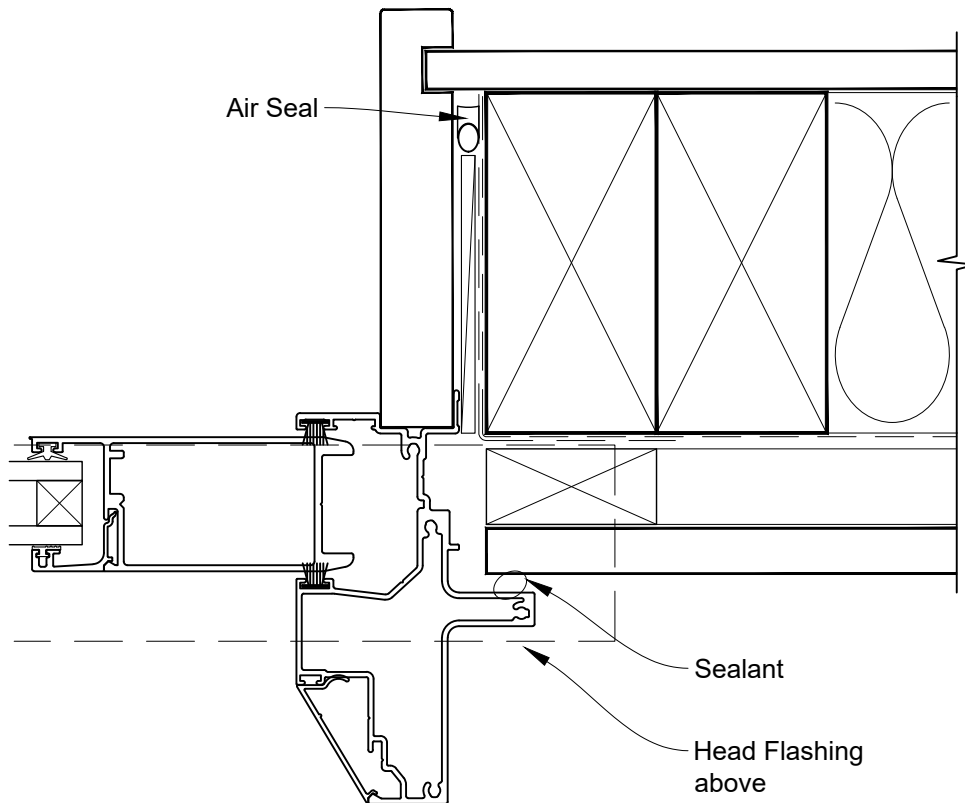

STEPPED SLIDING DOOR FRAME OPTION

**INSTALLATION DETAIL - ALTHERM RESIDENTIAL
SLIDING DOOR ON FLAT SHEET
CAVITY CONSTRUCTION**

Date: 01.04.19

Scale: 1:2

CAD Ref.: ARSDFS-CSJ

STEPPED SLIDING DOOR FRAME OPTION

STEPPED SLIDING DOOR FRAME OPTION

STEPPED SLIDING DOOR FRAME OPTION

STEPPED SLIDING DOOR FRAME OPTION

STEPPED SLIDING DOOR FRAME OPTION

FLAT SLIDING DOOR FRAME OPTION

FLAT SLIDING DOOR FRAME OPTION

FLAT SLIDING DOOR FRAME OPTION