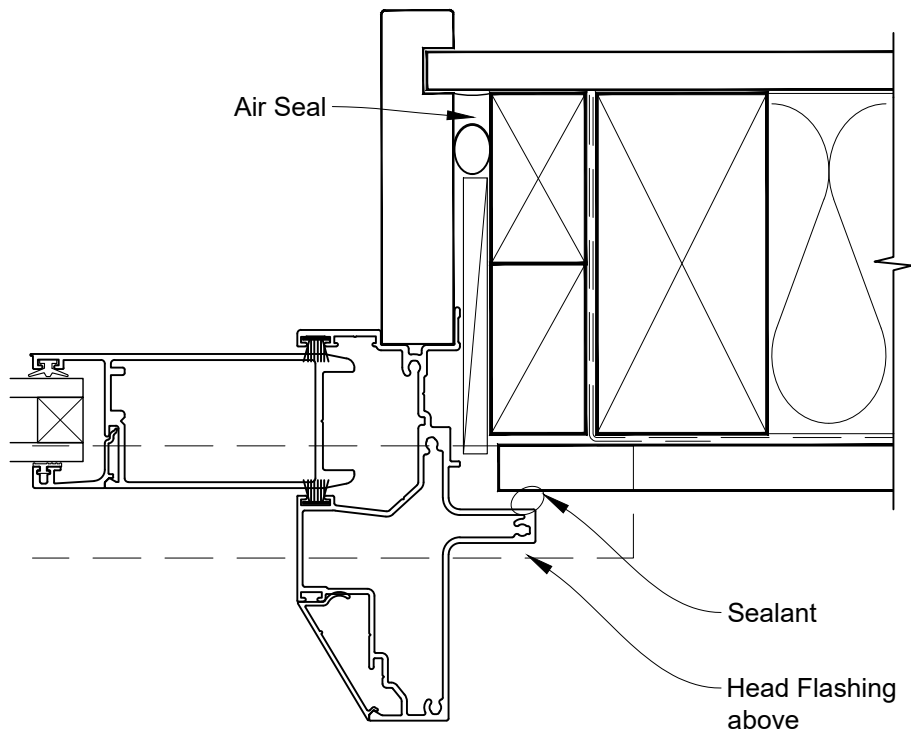

STEPPED SLIDING DOOR FRAME OPTION

**INSTALLATION DETAIL - ALTHERM RESIDENTIAL
SLIDING DOOR ON FLAT SHEET
CAVITY CONSTRUCTION**

Date: 01.04.19

Scale: 1:2

CAD Ref.: ARSDFS-CSJ

STEPPED SLIDING DOOR FRAME OPTION

STEPPED SLIDING DOOR FRAME OPTION

STEPPED SLIDING DOOR FRAME OPTION

STEPPED SLIDING DOOR FRAME OPTION

STEPPED SLIDING DOOR FRAME OPTION

FLAT SLIDING DOOR FRAME OPTION

FLAT SLIDING DOOR FRAME OPTION

FLAT SLIDING DOOR FRAME OPTION