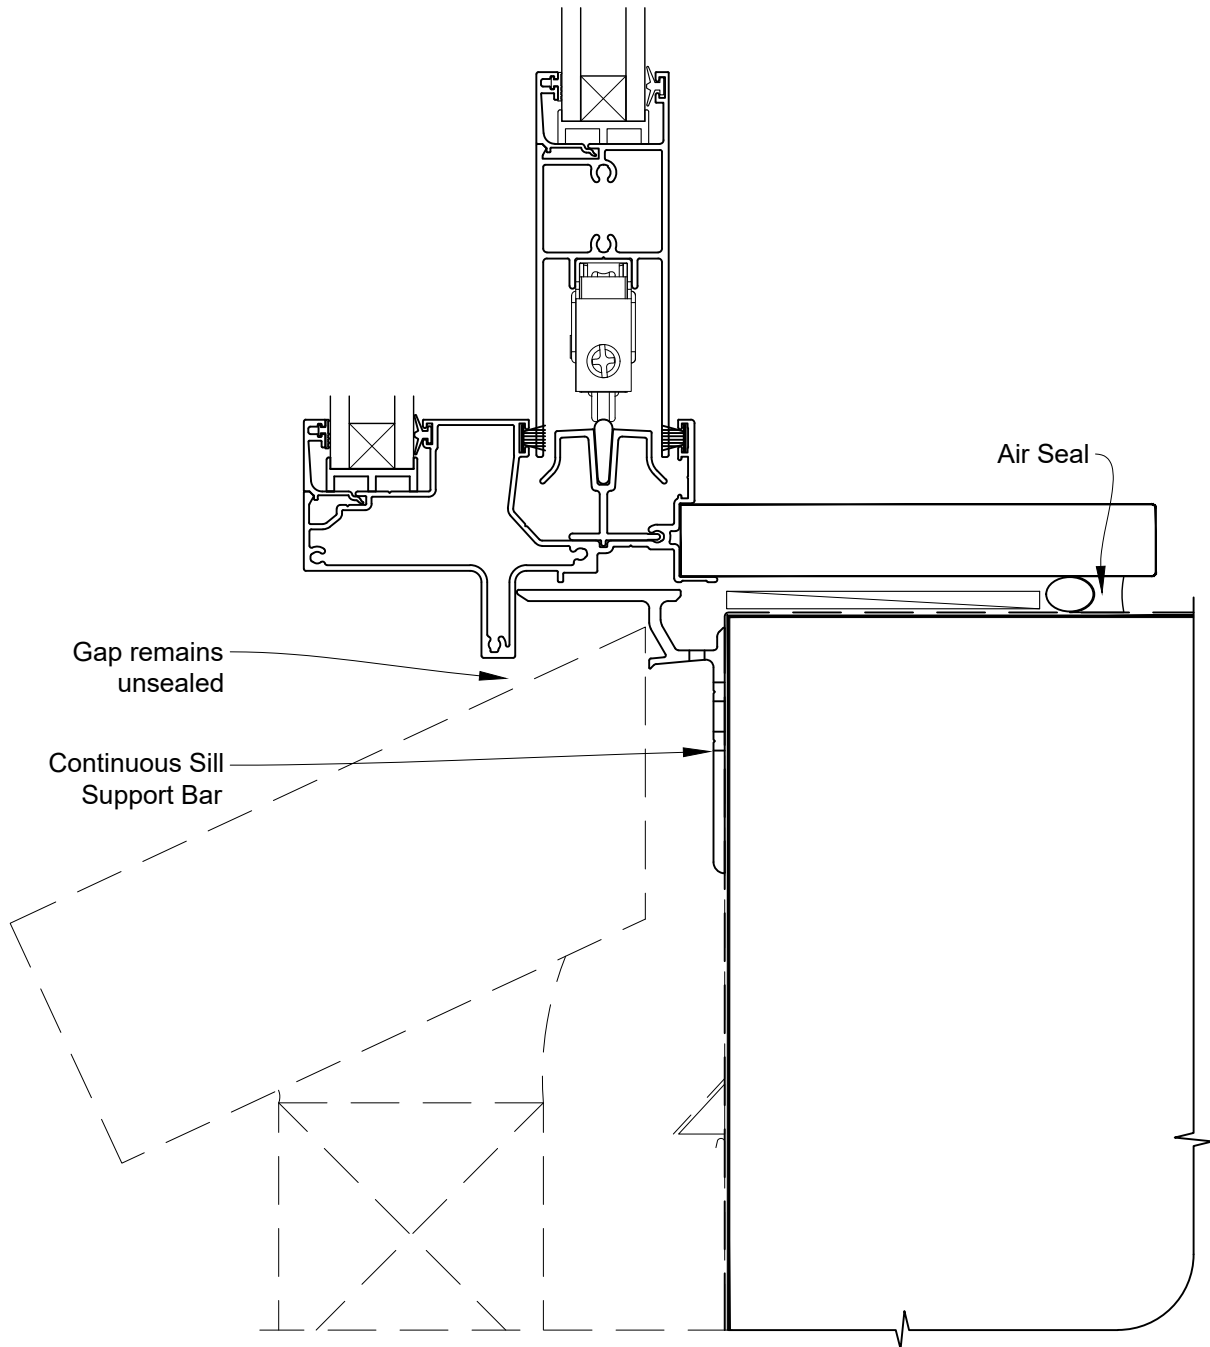

**INSTALLATION DETAIL - ALTHERM RESIDENTIAL
SLIDING DOOR ON BRICK VENEER
CAVITY CONSTRUCTION**

Date: 01.04.19

Scale: 1:2

CAD Ref.: ARSDBV-CSH

STEPPED SLIDING DOOR FRAME OPTION

STEPPED SLIDING DOOR FRAME OPTION

STEPPED SLIDING DOOR FRAME OPTION

FLAT SLIDING DOOR FRAME OPTION

FLAT SLIDING DOOR FRAME OPTION

FLAT SLIDING DOOR FRAME OPTION