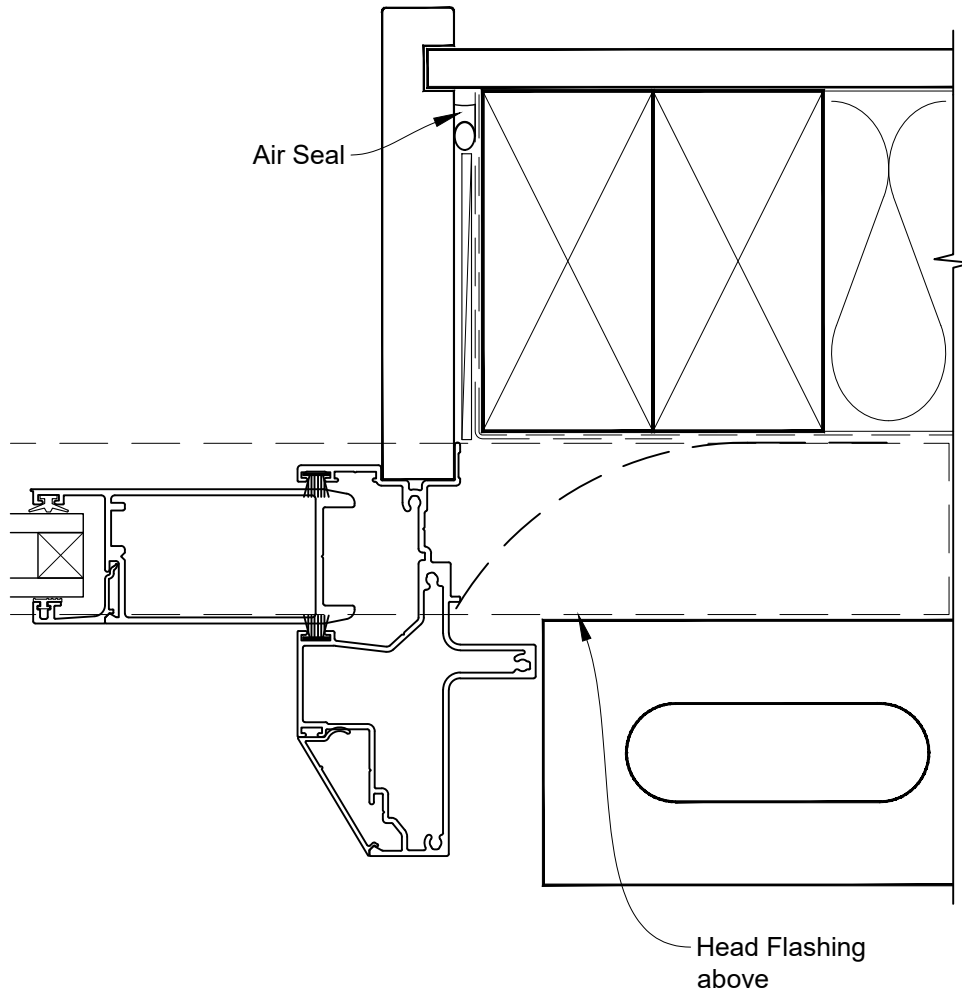

**INSTALLATION DETAIL - ALTHERM RESIDENTIAL
SLIDING DOOR ON BRICK VENEER
CAVITY CONSTRUCTION**

Date: 01.04.19

Scale: 1:2

CAD Ref.: ARSDBV-CSH

STEPPED SLIDING DOOR FRAME OPTION

STEPPED SLIDING DOOR FRAME OPTION

STEPPED SLIDING DOOR FRAME OPTION

FLAT SLIDING DOOR FRAME OPTION

FLAT SLIDING DOOR FRAME OPTION

FLAT SLIDING DOOR FRAME OPTION