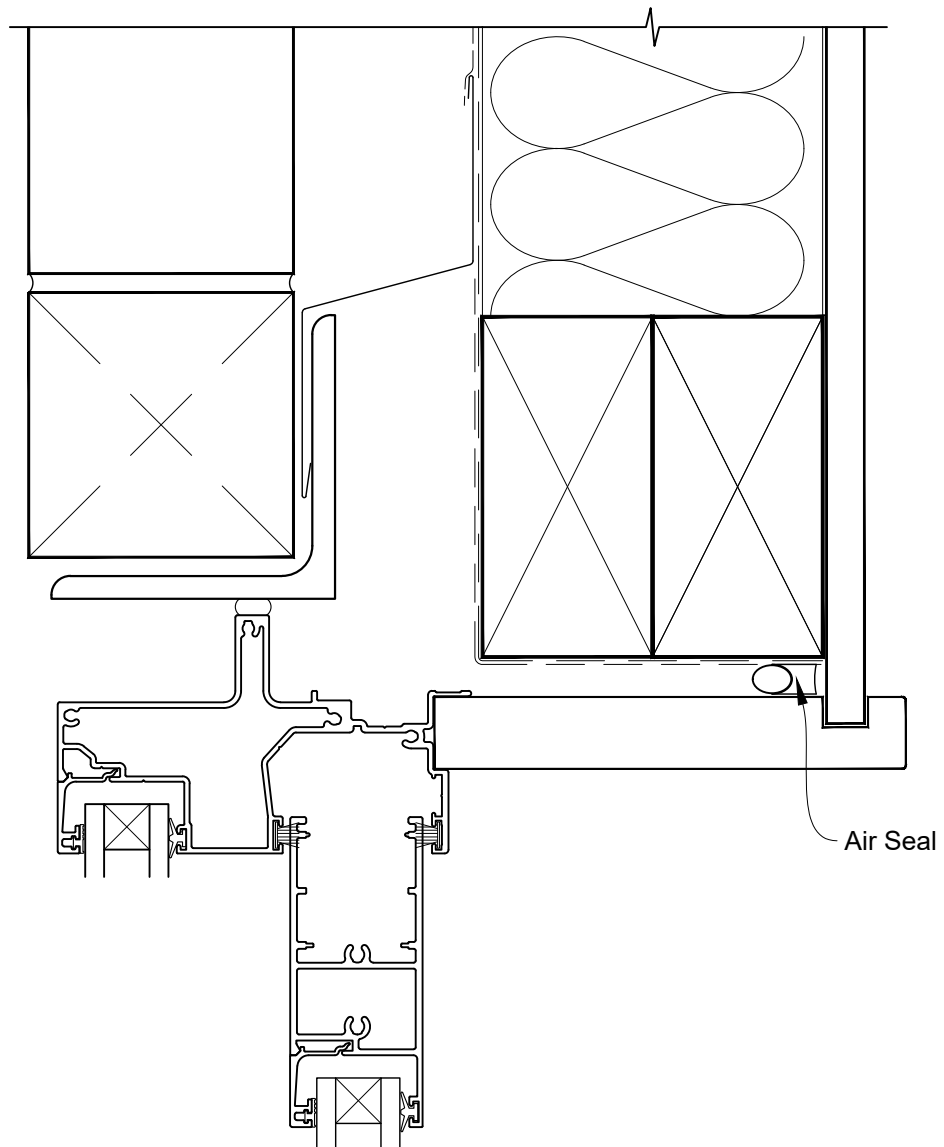

**INSTALLATION DETAIL - ALTHERM RESIDENTIAL
SLIDING DOOR ON BRICK VENEER
CAVITY CONSTRUCTION**

Date: 01.04.19

Scale: 1:2

CAD Ref.: ARSDBV-CSH

STEPPED SLIDING DOOR FRAME OPTION

STEPPED SLIDING DOOR FRAME OPTION

STEPPED SLIDING DOOR FRAME OPTION

FLAT SLIDING DOOR FRAME OPTION

FLAT SLIDING DOOR FRAME OPTION

FLAT SLIDING DOOR FRAME OPTION