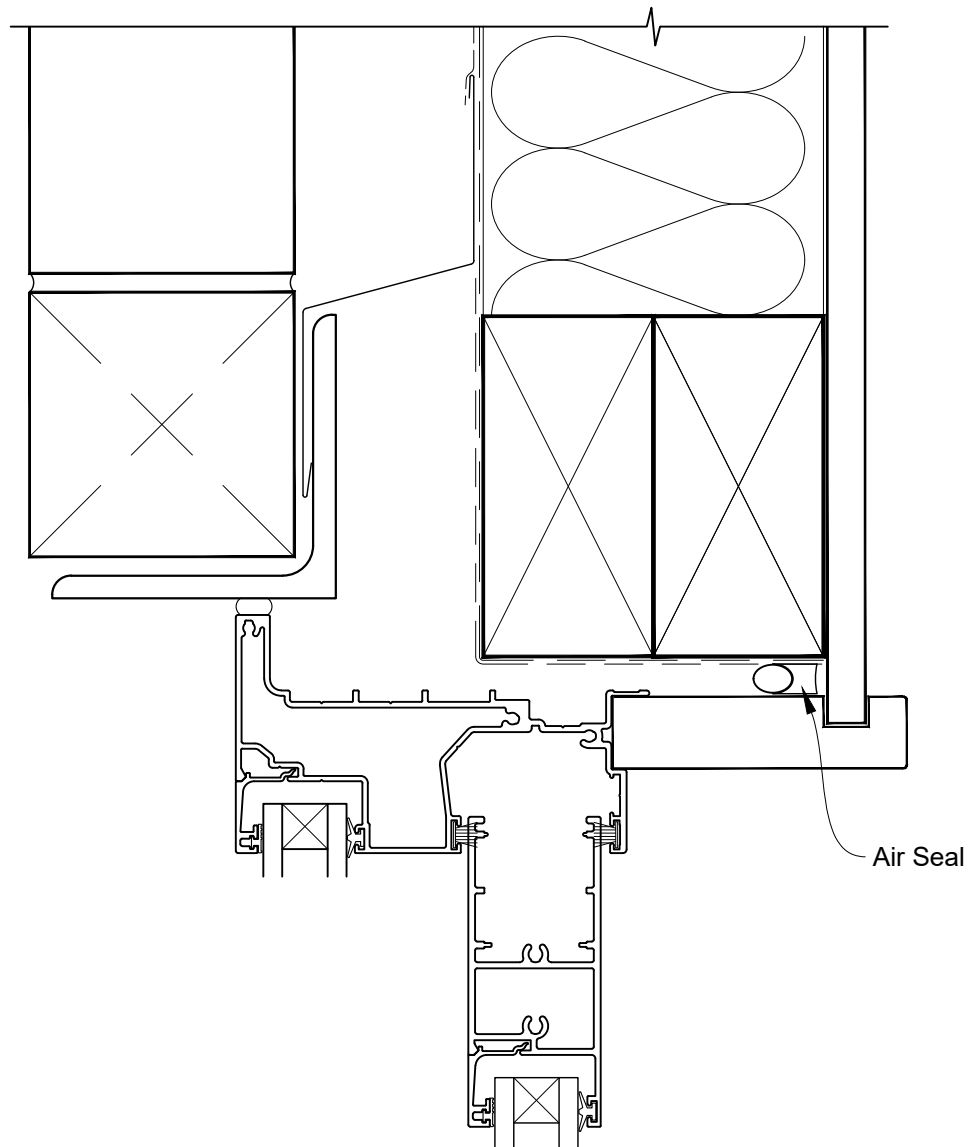

**INSTALLATION DETAIL - ALTHERM RESIDENTIAL
SLIDING DOOR ON BRICK VENEER
CAVITY CONSTRUCTION**

Date: 01.04.19

Scale: 1:2

CAD Ref.: ARSDBV-CSH

STEPPED SLIDING DOOR FRAME OPTION

STEPPED SLIDING DOOR FRAME OPTION

STEPPED SLIDING DOOR FRAME OPTION

FLAT SLIDING DOOR FRAME OPTION

FLAT SLIDING DOOR FRAME OPTION

FLAT SLIDING DOOR FRAME OPTION