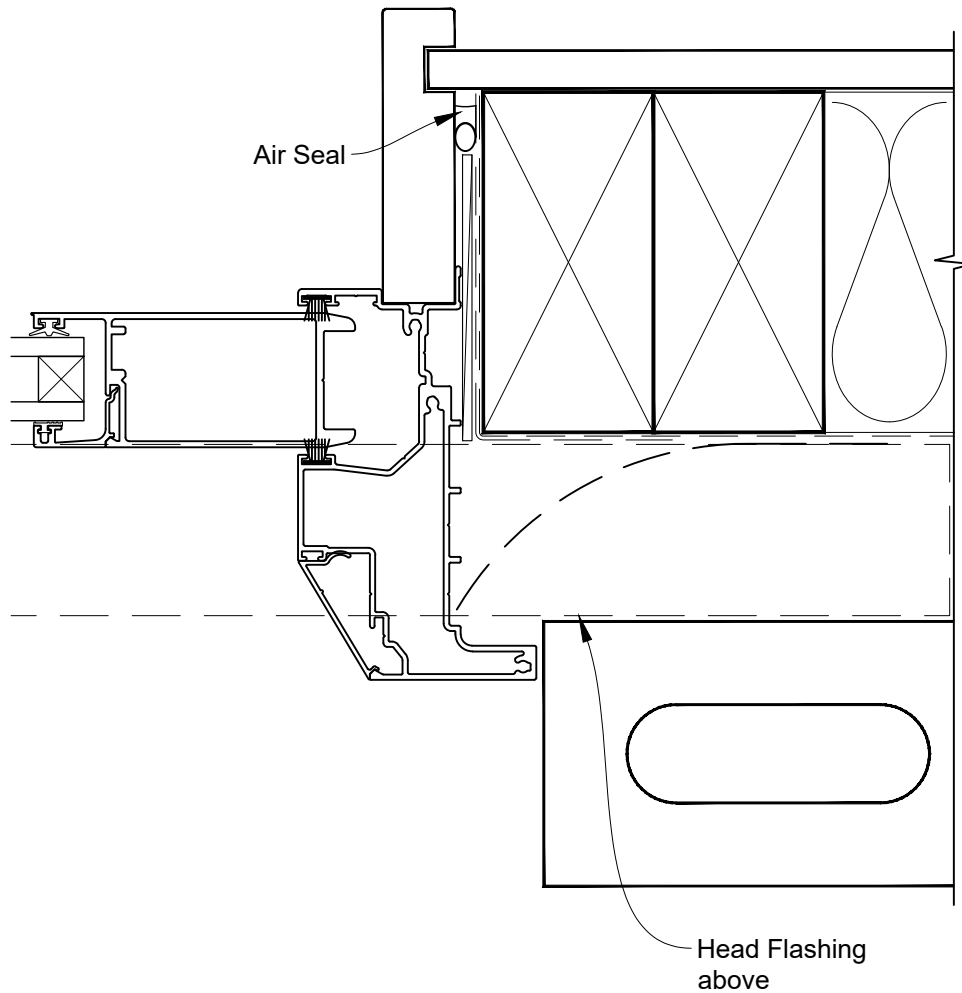

**INSTALLATION DETAIL - ALTHERM RESIDENTIAL
SLIDING DOOR ON BRICK VENEER
CAVITY CONSTRUCTION**

Date: 01.04.19

Scale: 1:2

CAD Ref.: ARSDBV-CSH

STEPPED SLIDING DOOR FRAME OPTION

STEPPED SLIDING DOOR FRAME OPTION

STEPPED SLIDING DOOR FRAME OPTION

FLAT SLIDING DOOR FRAME OPTION

FLAT SLIDING DOOR FRAME OPTION

FLAT SLIDING DOOR FRAME OPTION