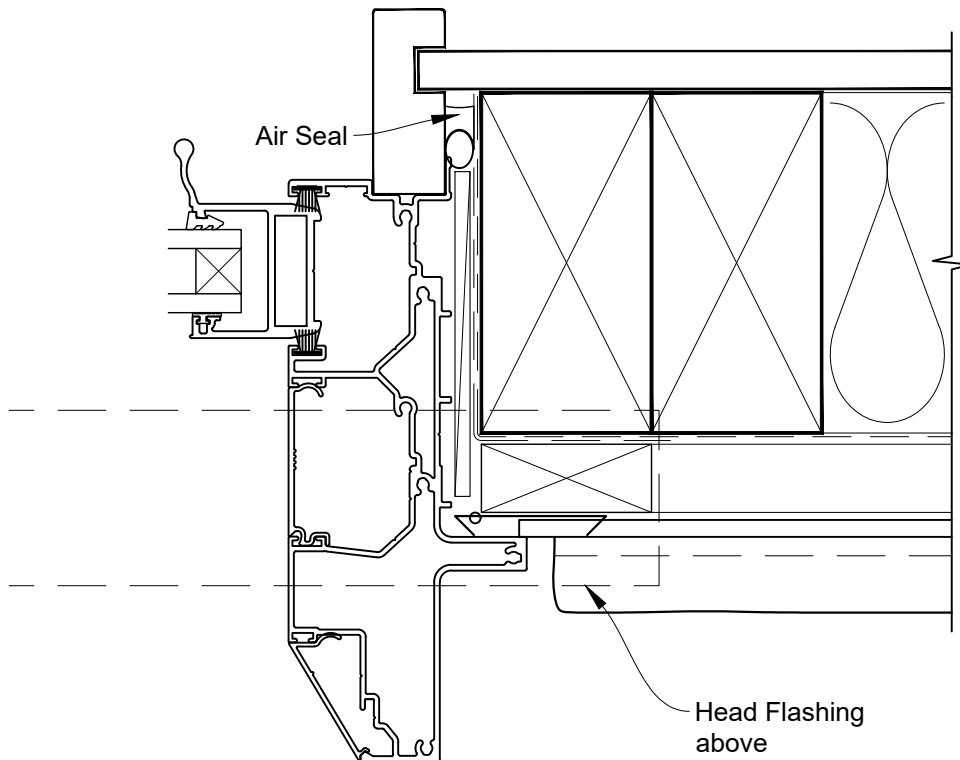

STEPPED MULTISLIDER DOOR FRAME OPTION

STEPPED MULTISLIDER DOOR FRAME OPTION

STEPPED MULTISLIDER DOOR FRAME OPTION

FLAT MULTISLIDER DOOR FRAME OPTION

**INSTALLATION DETAIL - ALTHERM RESIDENTIAL
MULTISLIDER DOOR ON STUCCO
CAVITY CONSTRUCTION**

Date: 01.04.19

Scale: 1:2

CAD Ref.: ARMWST-CFJ

FLAT MULTISLIDER DOOR FRAME OPTION

**INSTALLATION DETAIL - ALTHERM RESIDENTIAL
MULTISLIDER DOOR ON STUCCO
CAVITY CONSTRUCTION**

Date: 01.04.19

Scale: 1:2

CAD Ref.: ARMWST-CFS