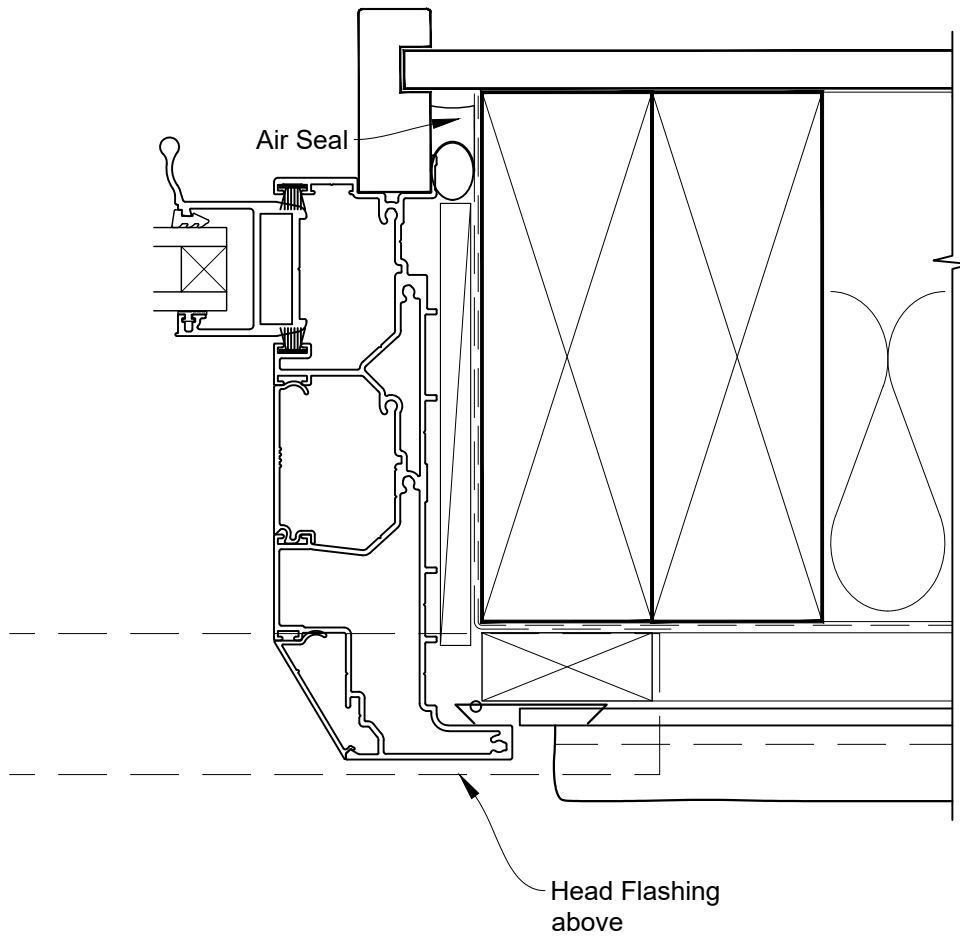

STEPPED MULTISLIDER DOOR FRAME OPTION

STEPPED MULTISLIDER DOOR FRAME OPTION

STEPPED MULTISLIDER DOOR FRAME OPTION

FLAT MULTISLIDER DOOR FRAME OPTION

**INSTALLATION DETAIL - ALTHERM RESIDENTIAL
MULTISLIDER DOOR ON STUCCO
CAVITY CONSTRUCTION**

Date: 01.04.19

Scale: 1:2

CAD Ref.: ARMWST-CFJ

FLAT MULTISLIDER DOOR FRAME OPTION

**INSTALLATION DETAIL - ALTHERM RESIDENTIAL
MULTISLIDER DOOR ON STUCCO
CAVITY CONSTRUCTION**

Date: 01.04.19

Scale: 1:2

CAD Ref.: ARMWST-CFS