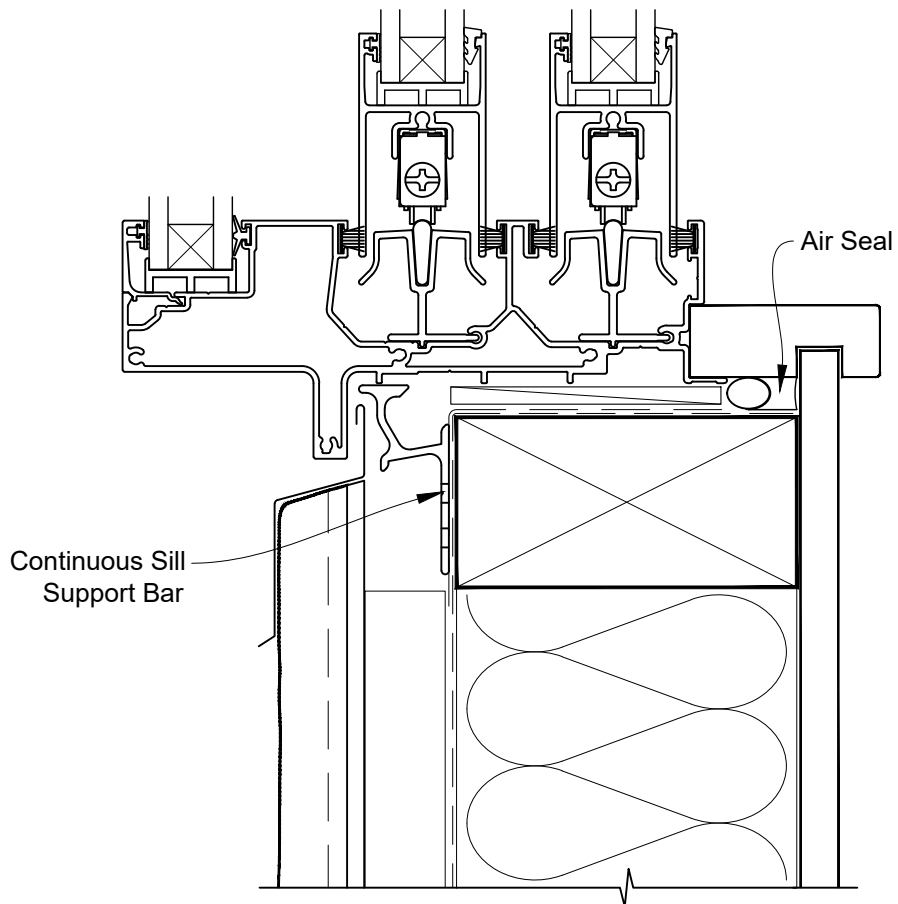

STEPPED MULTISLIDER DOOR FRAME OPTION

STEPPED MULTISLIDER DOOR FRAME OPTION

STEPPED MULTISLIDER DOOR FRAME OPTION

FLAT MULTISLIDER DOOR FRAME OPTION

**INSTALLATION DETAIL - ALTHERM RESIDENTIAL
MULTISLIDER DOOR ON STUCCO
CAVITY CONSTRUCTION**

Date: 01.04.19

Scale: 1:2

CAD Ref.: ARMWST-CFJ

FLAT MULTISLIDER DOOR FRAME OPTION

**INSTALLATION DETAIL - ALTHERM RESIDENTIAL
MULTISLIDER DOOR ON STUCCO
CAVITY CONSTRUCTION**

Date: 01.04.19

Scale: 1:2

CAD Ref.: ARMWST-CFS