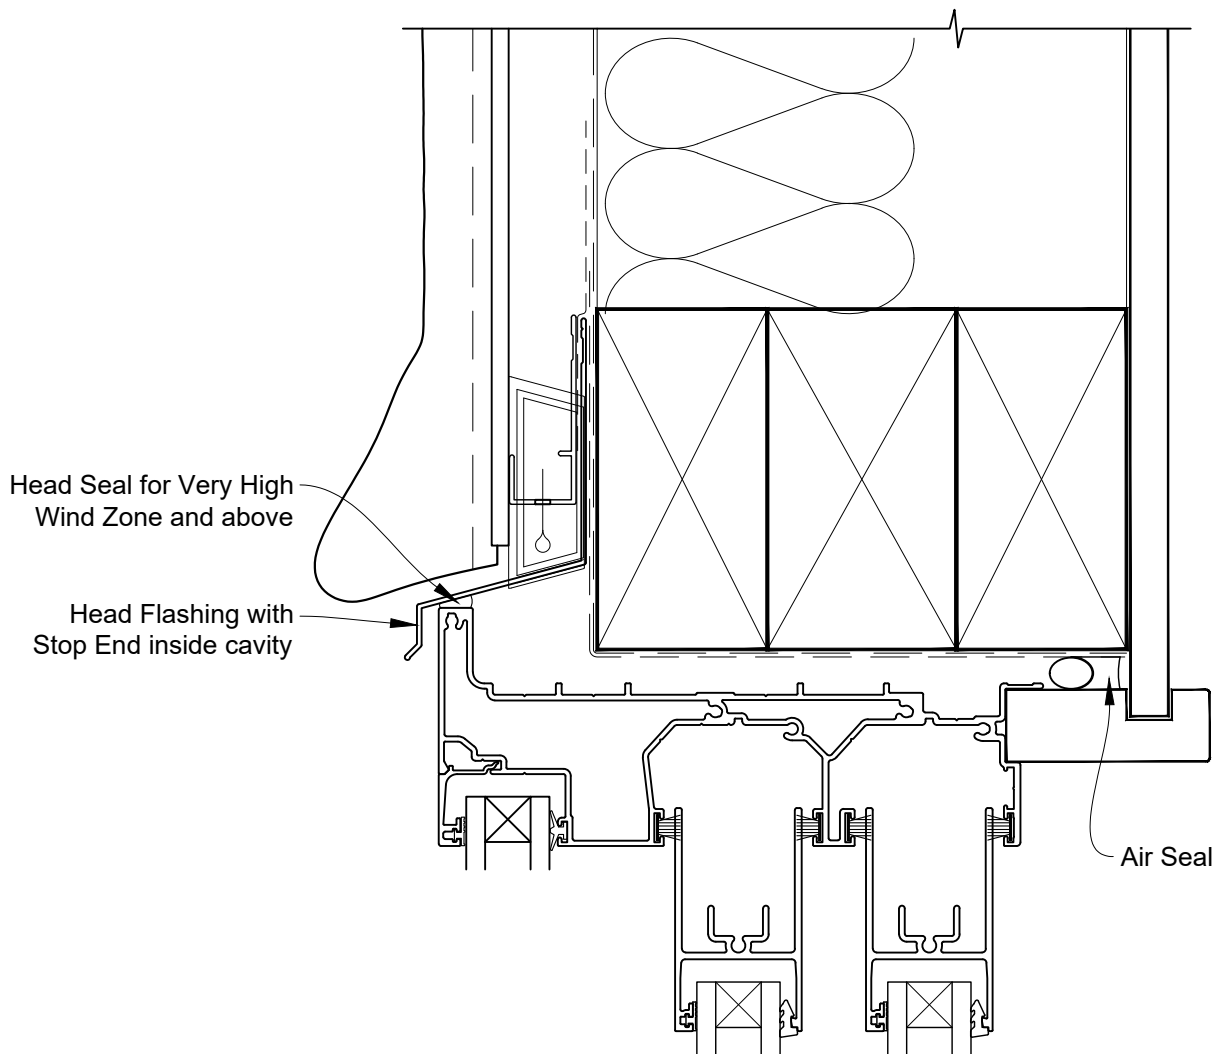

STEPPED MULTISLIDER DOOR FRAME OPTION

STEPPED MULTISLIDER DOOR FRAME OPTION

STEPPED MULTISLIDER DOOR FRAME OPTION

FLAT MULTISLIDER DOOR FRAME OPTION

**INSTALLATION DETAIL - ALTHERM RESIDENTIAL
MULTISLIDER DOOR ON STUCCO
CAVITY CONSTRUCTION**

Date: 01.04.19

Scale: 1:2

CAD Ref.: ARMWST-CFJ

FLAT MULTISLIDER DOOR FRAME OPTION

**INSTALLATION DETAIL - ALTHERM RESIDENTIAL
MULTISLIDER DOOR ON STUCCO
CAVITY CONSTRUCTION**

Date: 01.04.19

Scale: 1:2

CAD Ref.: ARMWST-CFS