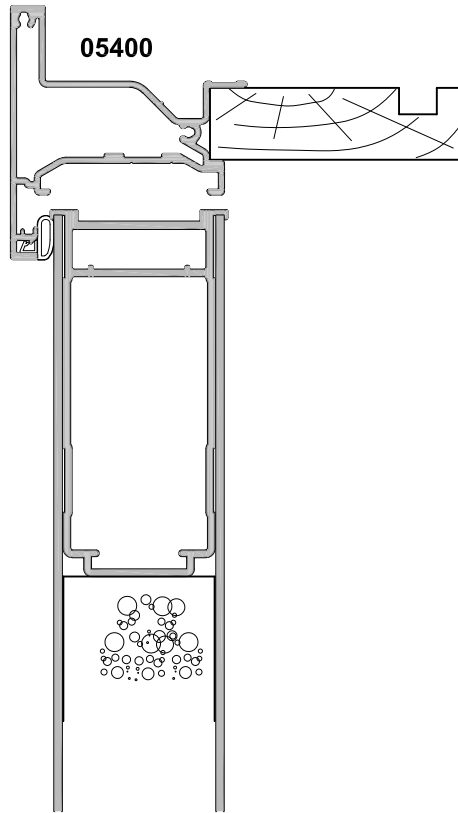

PLASMA ENTRANCE DOOR SOLID CORE PANELS CROSS SECTION

Cad Ref. APD01-0

Scale 1:2

Date 01.04.19

SECTION A-A