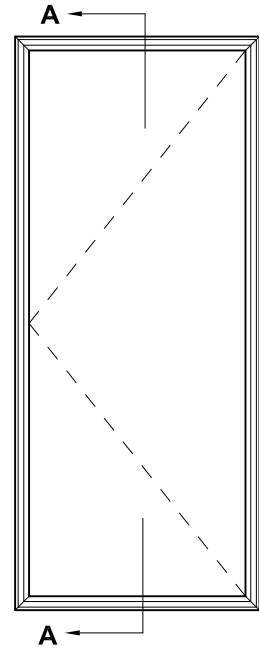

PLASMA ENTRANCE DOOR SOLID CORE PANELS CROSS SECTION

Cad Ref. APD01-0

Scale 1:2

Date 01.04.19

SECTION A-A