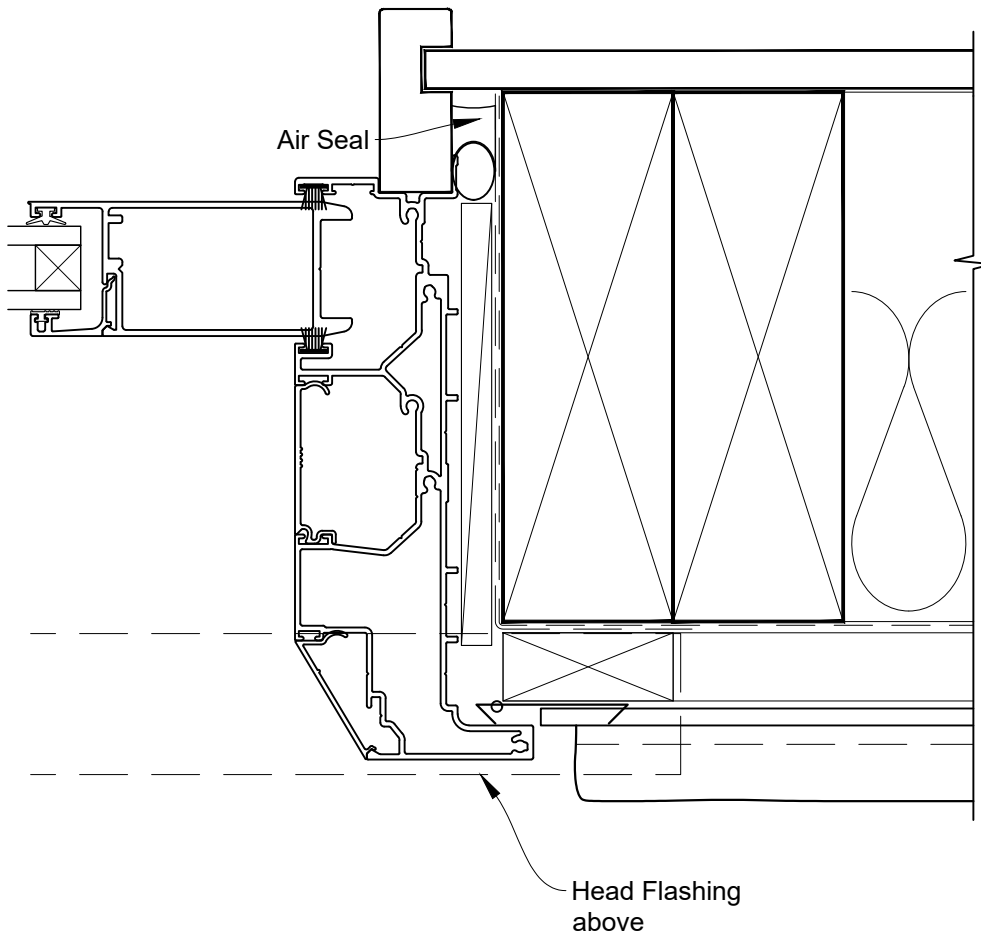

**INSTALLATION DETAIL - ALTHERM RESIDENTIAL
MULTISLIDER DOOR ON STUCCO
CAVITY CONSTRUCTION**

Date: 01.04.19

Scale: 1:2

CAD Ref.: ARMDST-CFJ

FLAT MULTISLIDER DOOR FRAME OPTION