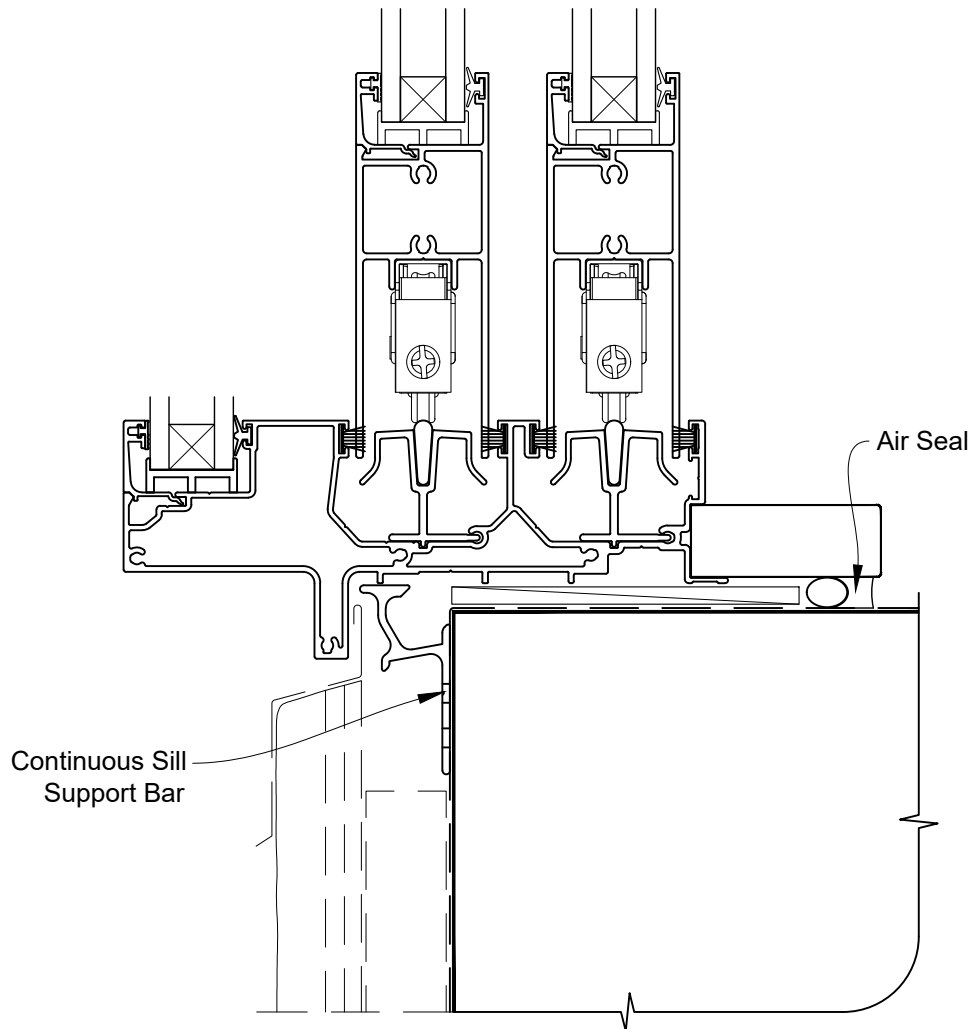

STEPPED MULTISLIDER DOOR FRAME OPTION

STEPPED MULTISLIDER DOOR FRAME OPTION

**INSTALLATION DETAIL - ALTHERM RESIDENTIAL
MULTISLIDER DOOR ON STUCCO
CAVITY CONSTRUCTION**

Date: 01.04.19

Scale: 1:2

CAD Ref.: ARMDST-CSS

STEPPED MULTISLIDER DOOR FRAME OPTION

FLAT MULTISLIDER DOOR FRAME OPTION

**INSTALLATION DETAIL - ALTHERM RESIDENTIAL
MULTISLIDER DOOR ON STUCCO
CAVITY CONSTRUCTION**

Date: 01.04.19

Scale: 1:2

CAD Ref.: ARMDST-CFJ