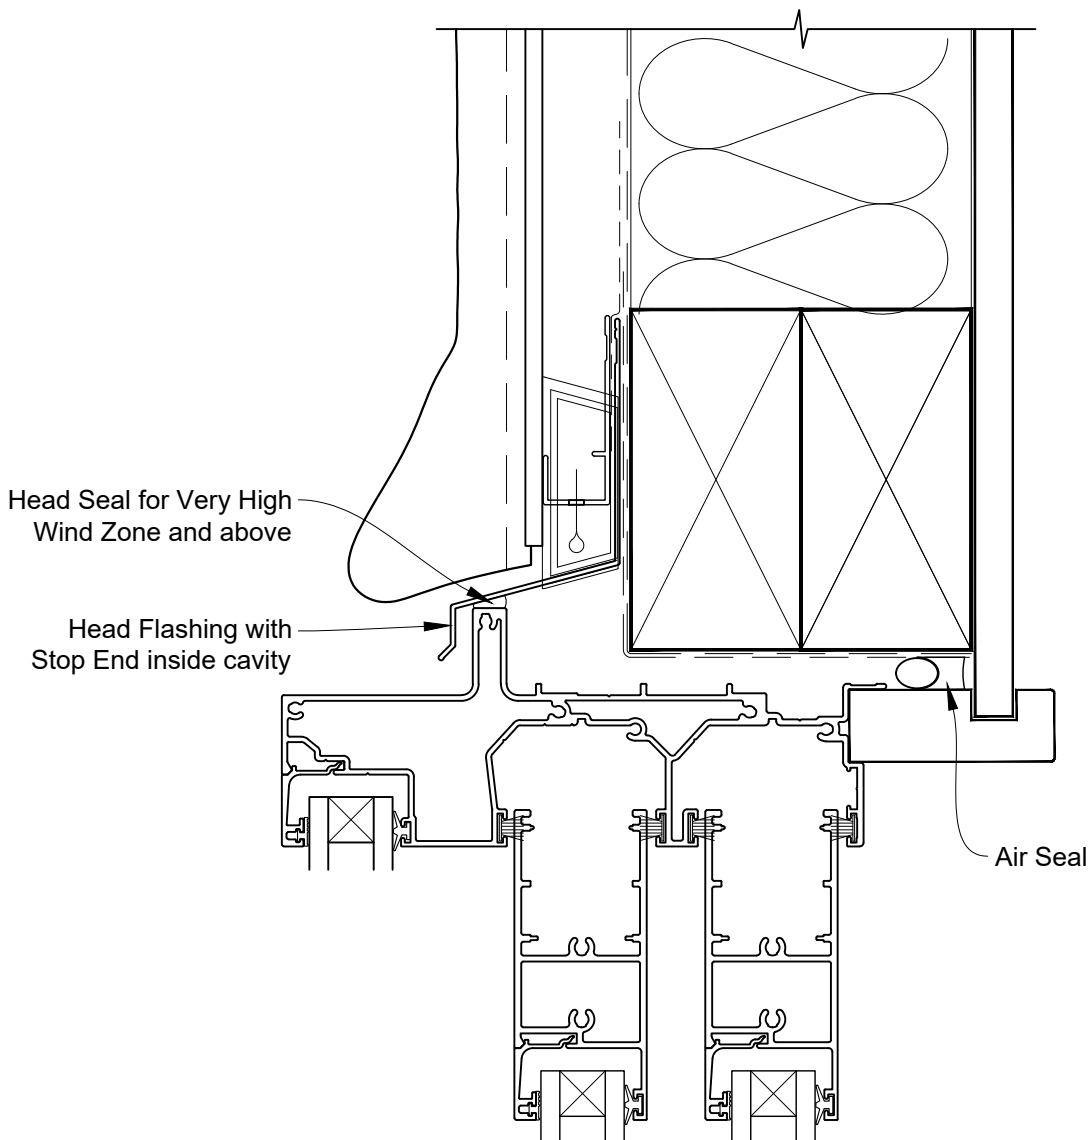

STEPPED MULTISLIDER DOOR FRAME OPTION

STEPPED MULTISLIDER DOOR FRAME OPTION

**INSTALLATION DETAIL - ALTHERM RESIDENTIAL
MULTISLIDER DOOR ON STUCCO
CAVITY CONSTRUCTION**

Date: 01.04.19

Scale: 1:2

CAD Ref.: ARMDST-CSS

STEPPED MULTISLIDER DOOR FRAME OPTION

FLAT MULTISLIDER DOOR FRAME OPTION

**INSTALLATION DETAIL - ALTHERM RESIDENTIAL
MULTISLIDER DOOR ON STUCCO
CAVITY CONSTRUCTION**

Date: 01.04.19

Scale: 1:2

CAD Ref.: ARMDST-CFJ