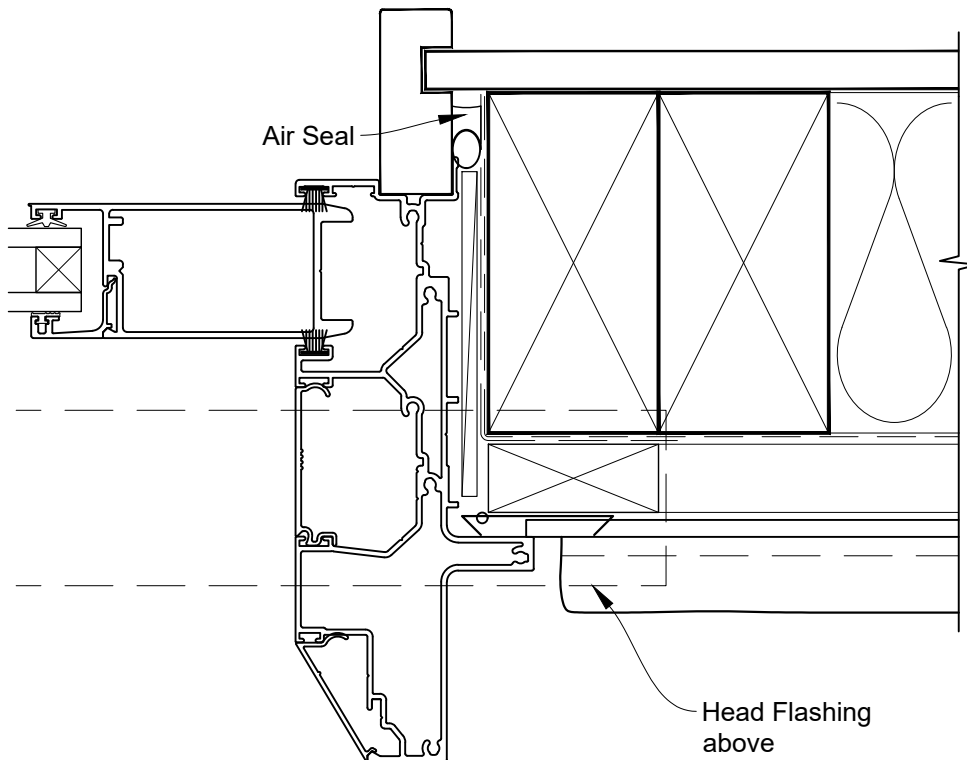

STEPPED MULTISLIDER DOOR FRAME OPTION

STEPPED MULTISLIDER DOOR FRAME OPTION

**INSTALLATION DETAIL - ALTHERM RESIDENTIAL
MULTISLIDER DOOR ON STUCCO
CAVITY CONSTRUCTION**

Date: 01.04.19

Scale: 1:2

CAD Ref.: ARMDST-CSS

STEPPED MULTISLIDER DOOR FRAME OPTION

FLAT MULTISLIDER DOOR FRAME OPTION

**INSTALLATION DETAIL - ALTHERM RESIDENTIAL
MULTISLIDER DOOR ON STUCCO
CAVITY CONSTRUCTION**

Date: 01.04.19

Scale: 1:2

CAD Ref.: ARMDST-CFJ