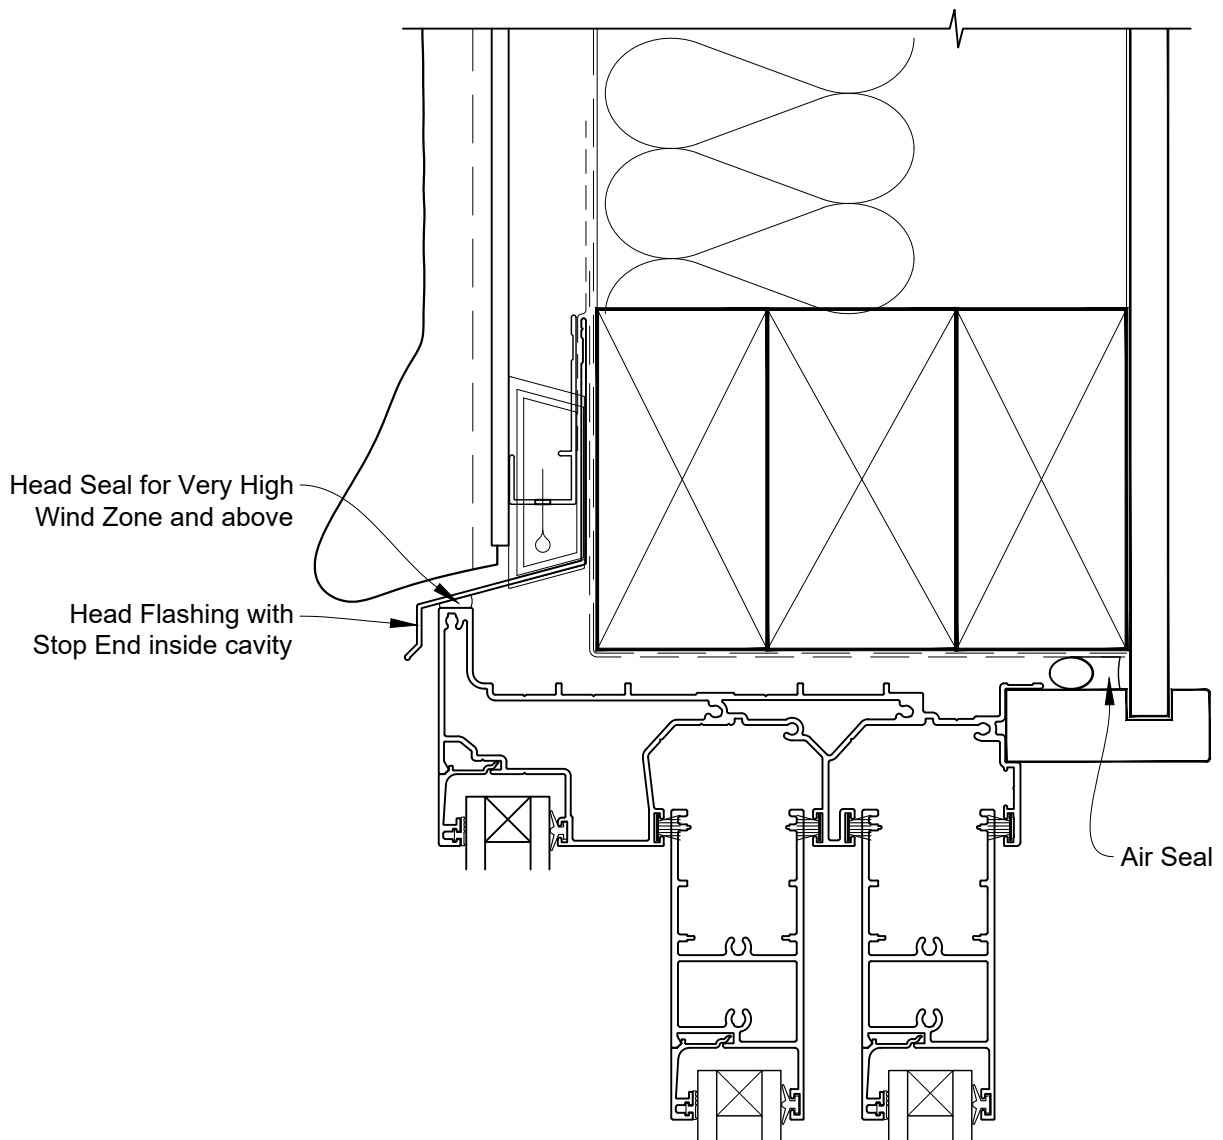

STEPPED MULTISLIDER DOOR FRAME OPTION

STEPPED MULTISLIDER DOOR FRAME OPTION

**INSTALLATION DETAIL - ALTHERM RESIDENTIAL
MULTISLIDER DOOR ON STUCCO
CAVITY CONSTRUCTION**

Date: 01.04.19

Scale: 1:2

CAD Ref.: ARMDST-CSS

STEPPED MULTISLIDER DOOR FRAME OPTION

FLAT MULTISLIDER DOOR FRAME OPTION

**INSTALLATION DETAIL - ALTHERM RESIDENTIAL
MULTISLIDER DOOR ON STUCCO
CAVITY CONSTRUCTION**

Date: 01.04.19

Scale: 1:2

CAD Ref.: ARMDST-CFJ