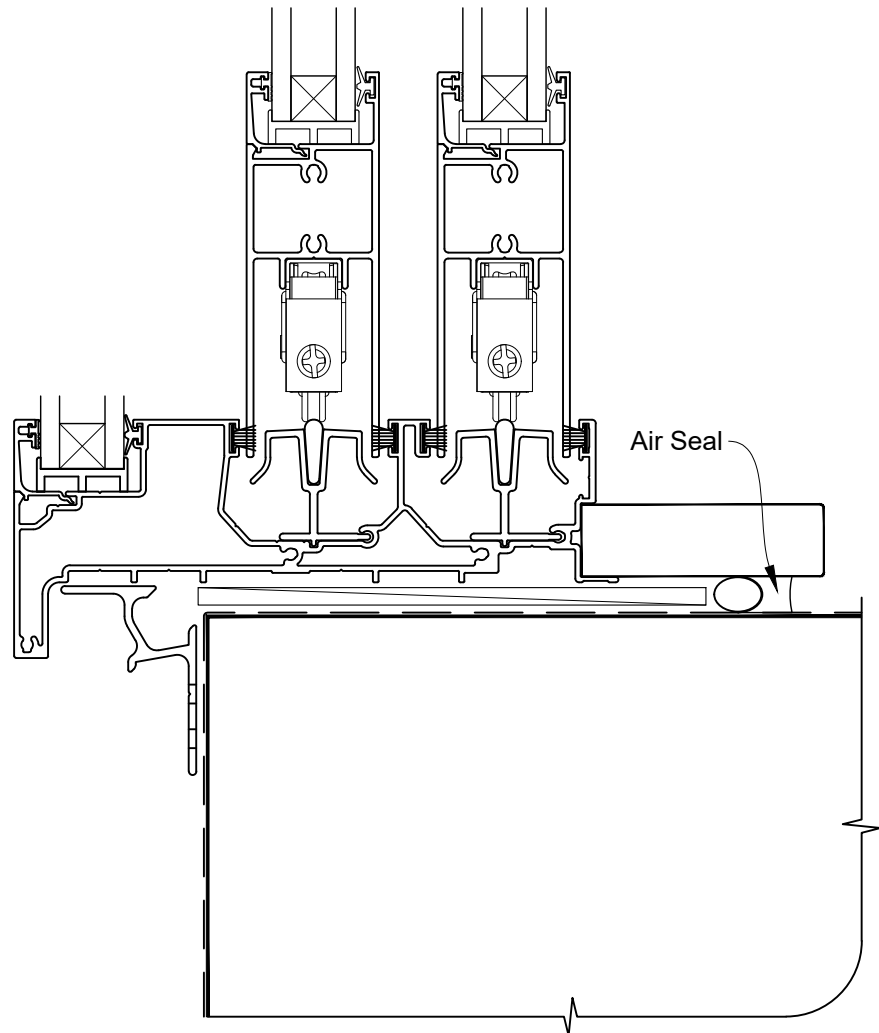

FLAT MULTISLIDER DOOR FRAME OPTION

**INSTALLATION DETAIL - ALTHERM RESIDENTIAL
MULTISLIDER DOOR ON NO CLADDING
CAVITY CONSTRUCTION**

Date: 01.04.19

Scale: 1:2

CAD Ref.: ARMDNC-CFS

FLAT MULTISLIDER DOOR FRAME OPTION