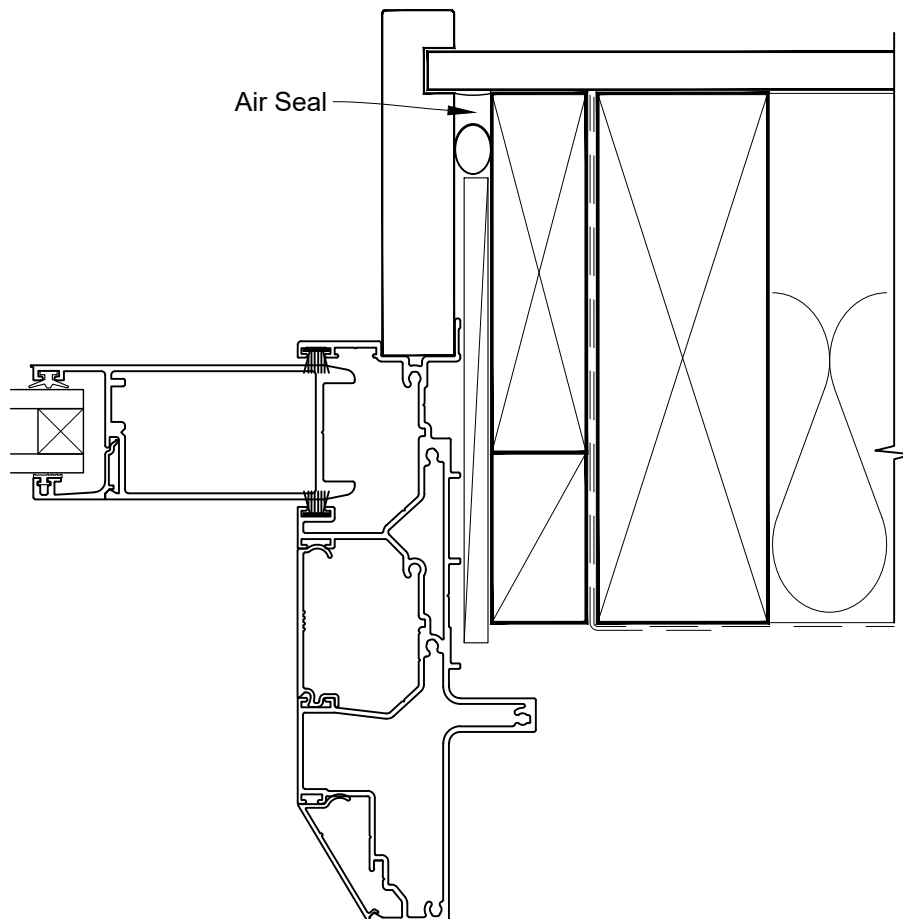

**INSTALLATION DETAIL - ALTHERM RESIDENTIAL
MULTISLIDER DOOR ON NO CLADDING
CAVITY CONSTRUCTION**

Date: 01.04.19

Scale: 1:2

CAD Ref.: ARMDNC-CSH

STEPPED MULTISLIDER DOOR FRAME OPTION

STEPPED MULTISLIDER DOOR FRAME OPTION

STEPPED MULTISLIDER DOOR FRAME OPTION

STEPPED MULTISLIDER DOOR FRAME OPTION

STEPPED MULTISLIDER DOOR FRAME OPTION

STEPPED MULTISLIDER DOOR FRAME OPTION

**INSTALLATION DETAIL - ALTHERM RESIDENTIAL
MULTISLIDER DOOR ON NO CLADDING
CAVITY CONSTRUCTION**