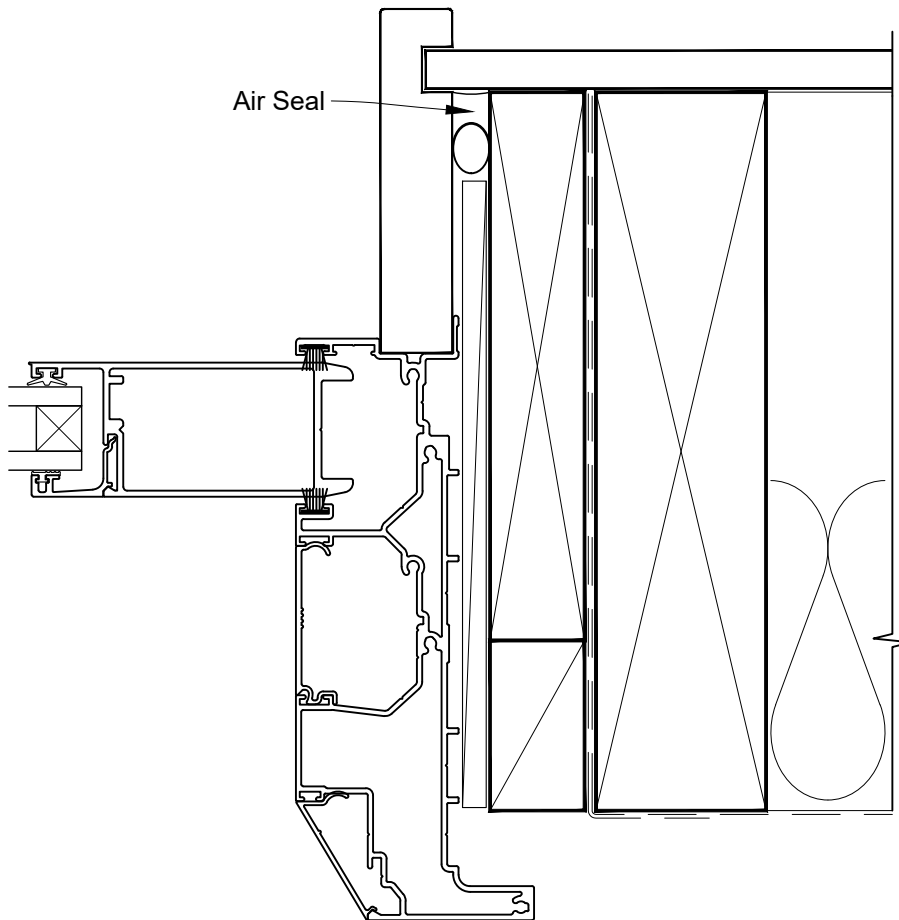

**INSTALLATION DETAIL - ALTherm RESIDENTIAL
MULTISLIDER DOOR ON NO CLADDING
DIRECT FIXED CLADDING**

Date: 01.04.19

Scale: 1:2

CAD Ref.: ARMDNC-DFH

FLAT MULTISLIDER DOOR FRAME OPTION

FLAT MULTISLIDER DOOR FRAME OPTION