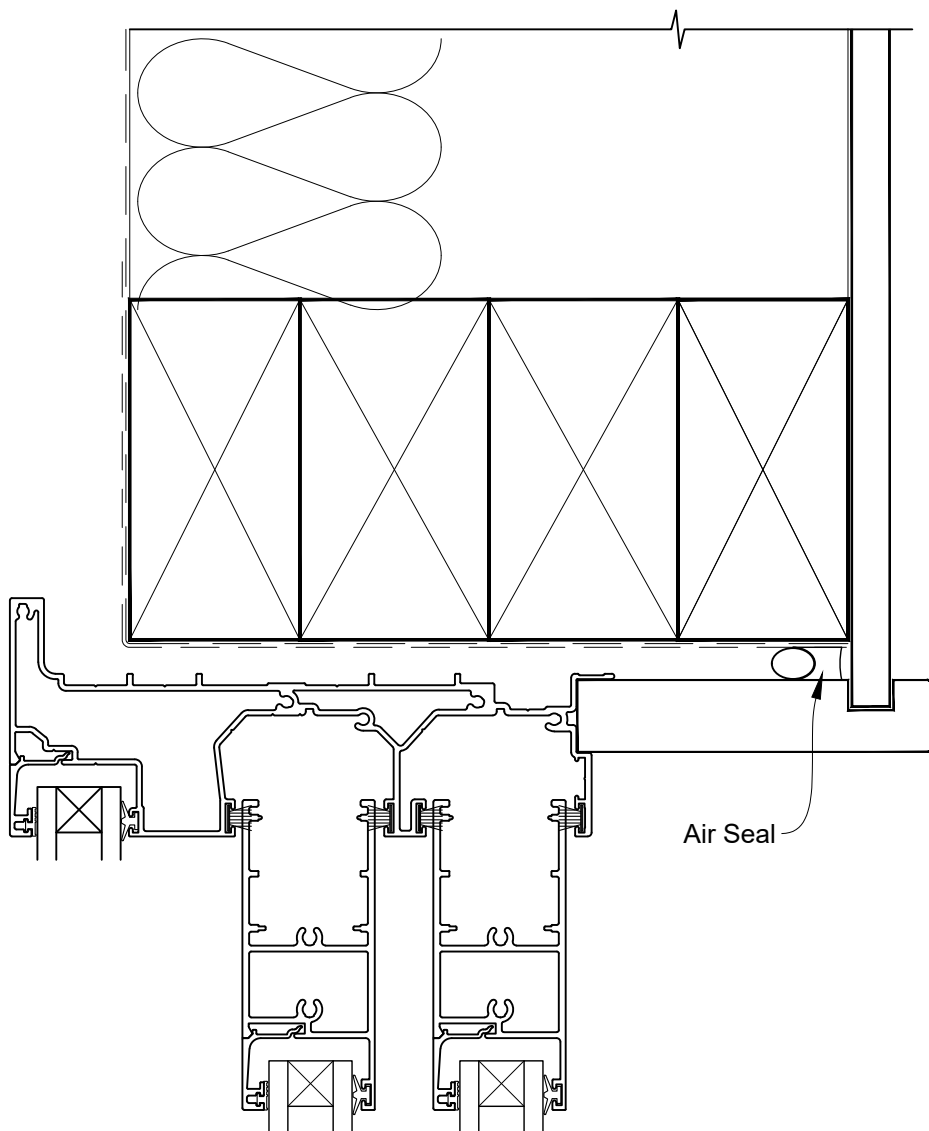

**INSTALLATION DETAIL - ALTherm RESIDENTIAL
MULTISLIDER DOOR ON NO CLADDING
DIRECT FIXED CLADDING**

Date: 01.04.19

Scale: 1:2

CAD Ref.: ARMDNC-DFH

FLAT MULTISLIDER DOOR FRAME OPTION