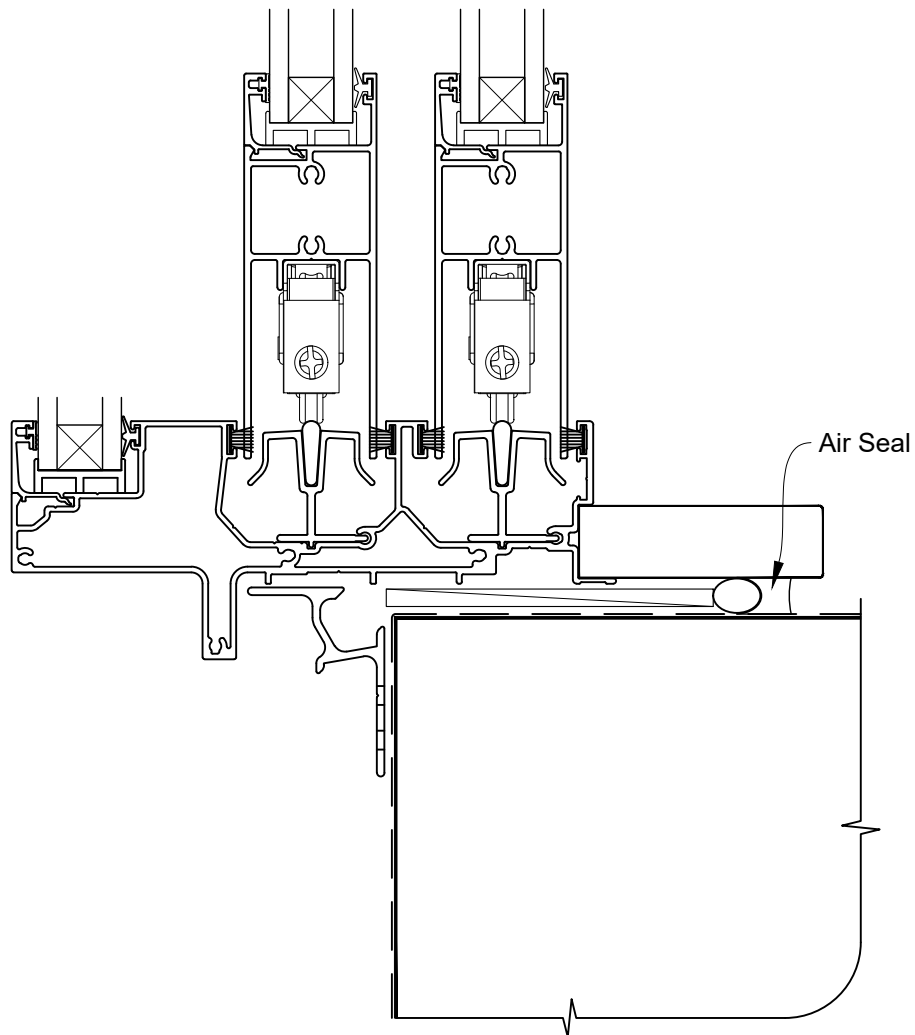

**INSTALLATION DETAIL - ALTHERM RESIDENTIAL
MULTISLIDER DOOR ON NO CLADDING
CAVITY CONSTRUCTION**

Date: 01.04.19

Scale: 1:2

CAD Ref.: ARMDNC-CSH

STEPPED MULTISLIDER DOOR FRAME OPTION

STEPPED MULTISLIDER DOOR FRAME OPTION

STEPPED MULTISLIDER DOOR FRAME OPTION

STEPPED MULTISLIDER DOOR FRAME OPTION

STEPPED MULTISLIDER DOOR FRAME OPTION

STEPPED MULTISLIDER DOOR FRAME OPTION

**INSTALLATION DETAIL - ALTHERM RESIDENTIAL
MULTISLIDER DOOR ON NO CLADDING
CAVITY CONSTRUCTION**