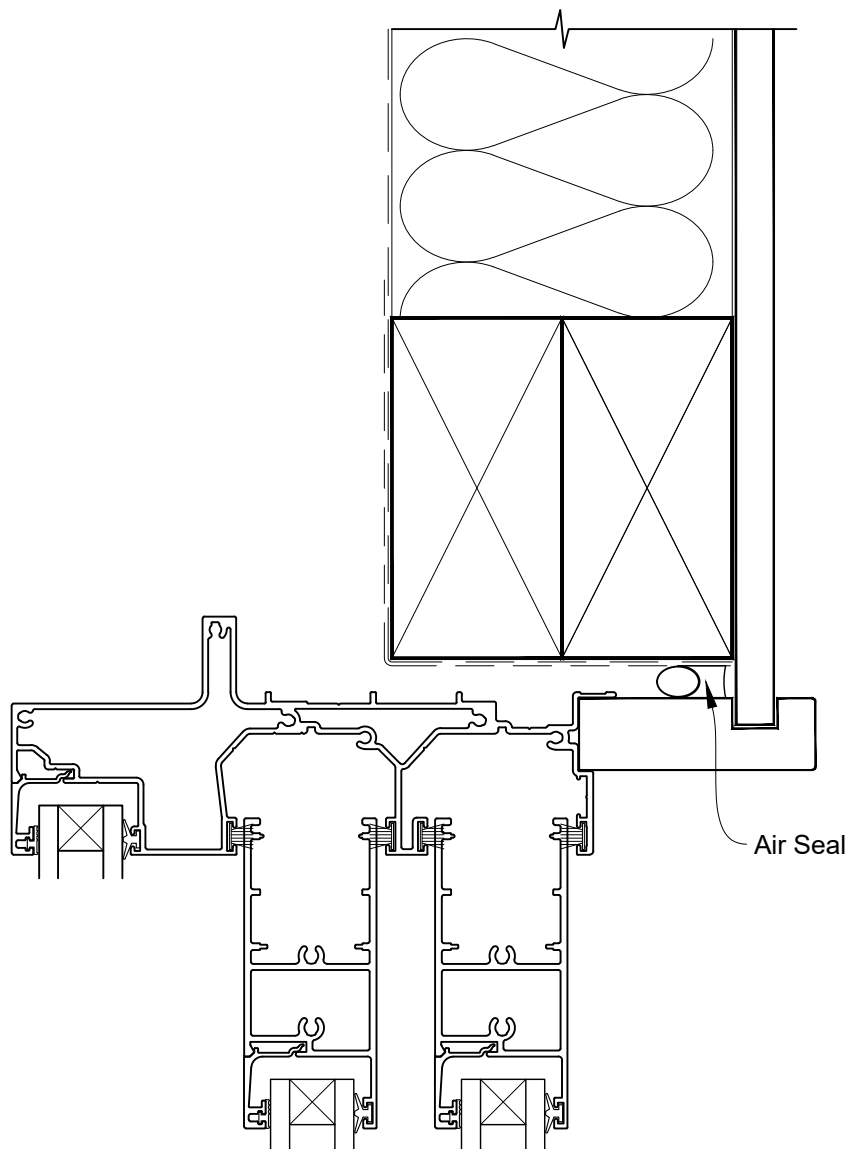

**INSTALLATION DETAIL - ALTHERM RESIDENTIAL
MULTISLIDER DOOR ON NO CLADDING
CAVITY CONSTRUCTION**

Date: 01.04.19

Scale: 1:2

CAD Ref.: ARMDNC-CSH

STEPPED MULTISLIDER DOOR FRAME OPTION

STEPPED MULTISLIDER DOOR FRAME OPTION

STEPPED MULTISLIDER DOOR FRAME OPTION

STEPPED MULTISLIDER DOOR FRAME OPTION

STEPPED MULTISLIDER DOOR FRAME OPTION

STEPPED MULTISLIDER DOOR FRAME OPTION

**INSTALLATION DETAIL - ALTHERM RESIDENTIAL
MULTISLIDER DOOR ON NO CLADDING
CAVITY CONSTRUCTION**