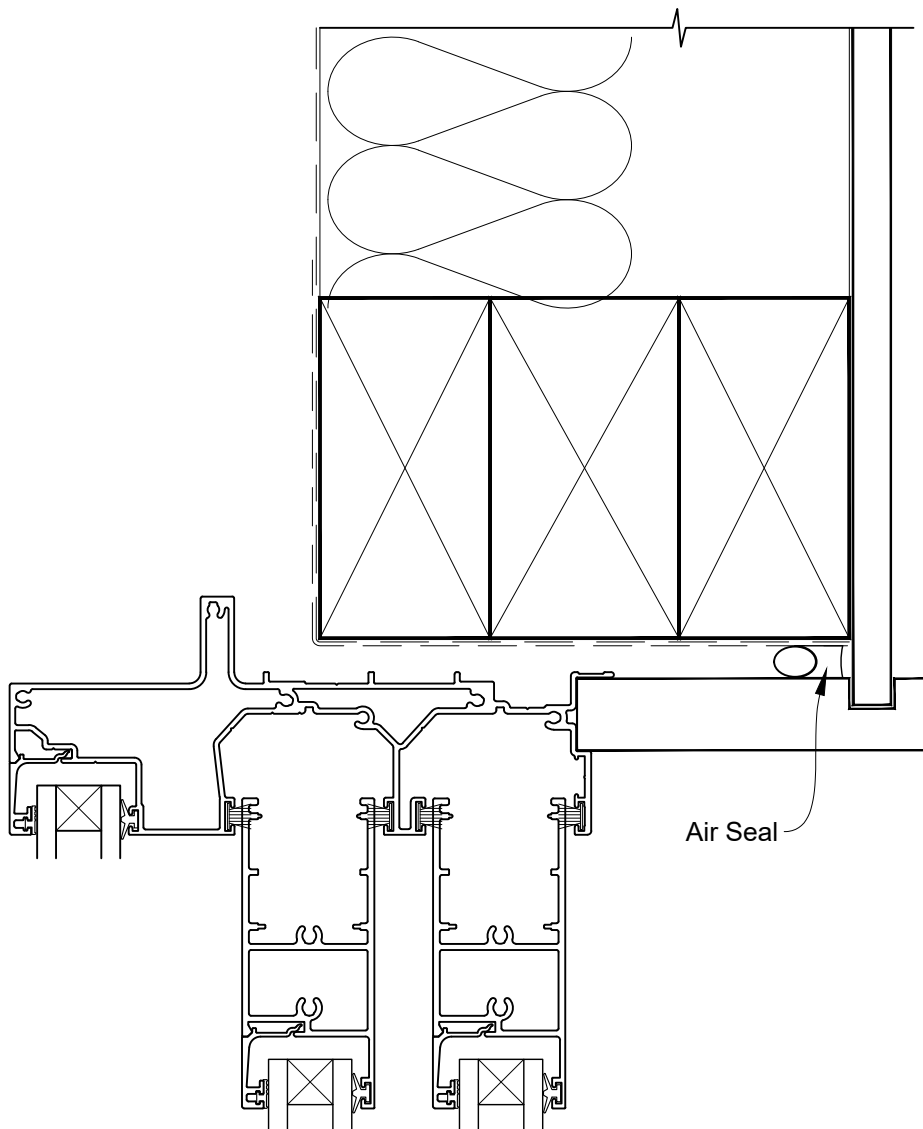

**INSTALLATION DETAIL - ALTHERM RESIDENTIAL
MULTISLIDER DOOR ON NO CLADDING
CAVITY CONSTRUCTION**

Date: 01.04.19

Scale: 1:2

CAD Ref.: ARMDNC-CSH

STEPPED MULTISLIDER DOOR FRAME OPTION

STEPPED MULTISLIDER DOOR FRAME OPTION

STEPPED MULTISLIDER DOOR FRAME OPTION

STEPPED MULTISLIDER DOOR FRAME OPTION

STEPPED MULTISLIDER DOOR FRAME OPTION

STEPPED MULTISLIDER DOOR FRAME OPTION

**INSTALLATION DETAIL - ALTHERM RESIDENTIAL
MULTISLIDER DOOR ON NO CLADDING
CAVITY CONSTRUCTION**