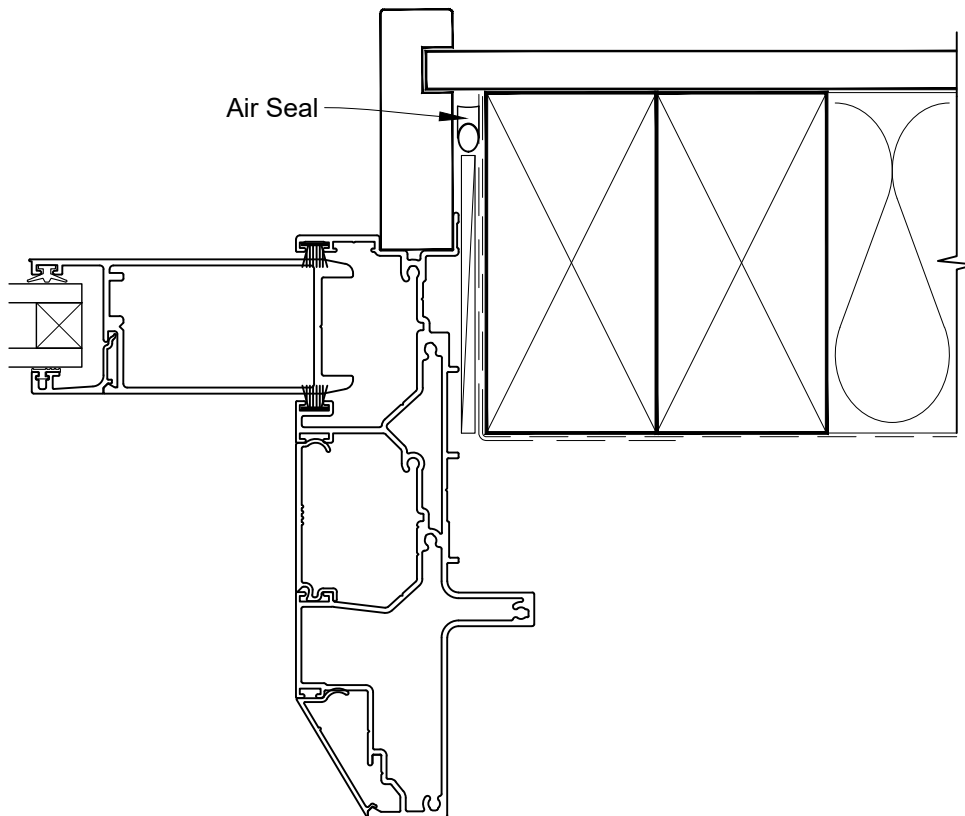

**INSTALLATION DETAIL - ALTHERM RESIDENTIAL
MULTISLIDER DOOR ON NO CLADDING
CAVITY CONSTRUCTION**

Date: 01.04.19

Scale: 1:2

CAD Ref.: ARMDNC-CSH

STEPPED MULTISLIDER DOOR FRAME OPTION

STEPPED MULTISLIDER DOOR FRAME OPTION

STEPPED MULTISLIDER DOOR FRAME OPTION

STEPPED MULTISLIDER DOOR FRAME OPTION

STEPPED MULTISLIDER DOOR FRAME OPTION

STEPPED MULTISLIDER DOOR FRAME OPTION

**INSTALLATION DETAIL - ALTHERM RESIDENTIAL
MULTISLIDER DOOR ON NO CLADDING
CAVITY CONSTRUCTION**