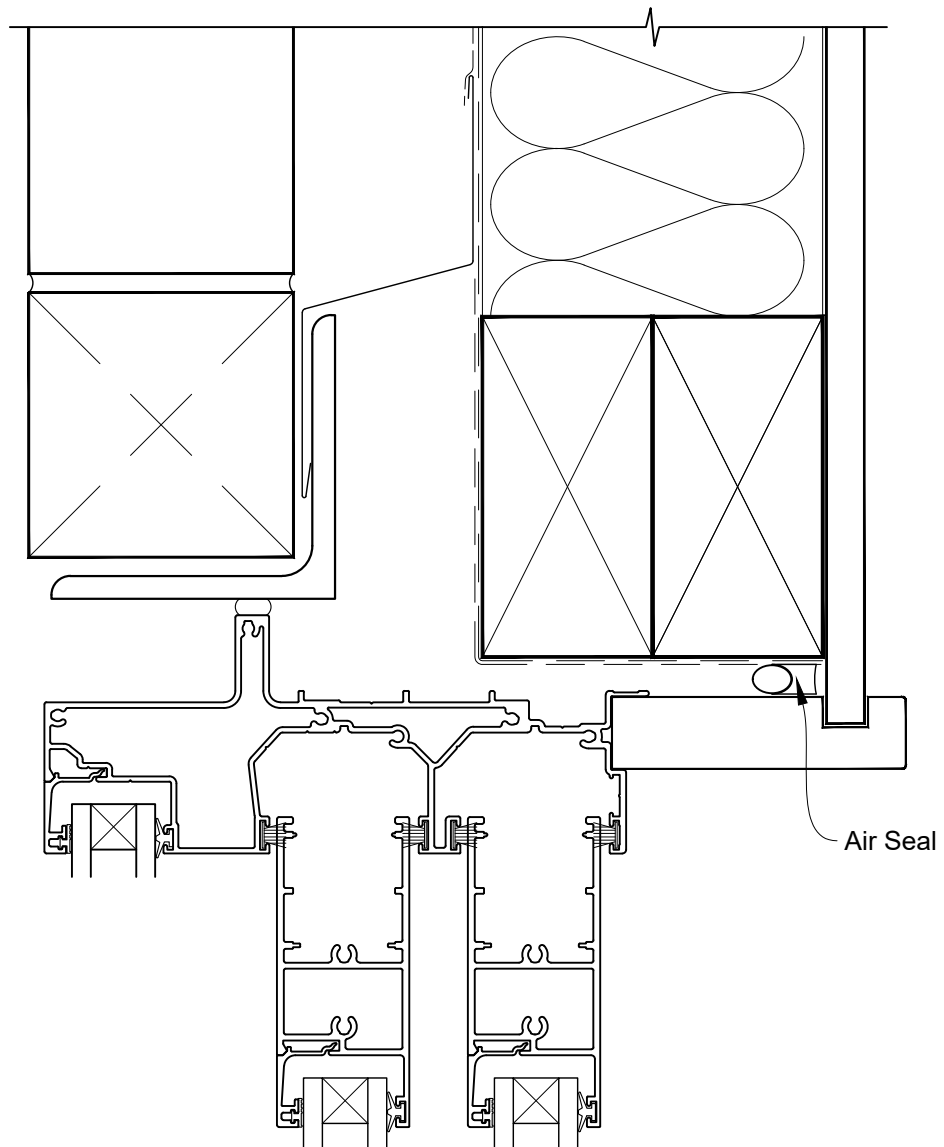

**INSTALLATION DETAIL - ALTherm RESIDENTIAL
MULTISLIDER DOOR ON BRICK VENEER
CAVITY CONSTRUCTION**

Date: 01.04.19

Scale: 1:2

CAD Ref.: ARMDBV-CSH

STEPPED MULTISLIDER DOOR FRAME OPTION

STEPPED MULTISLIDER DOOR FRAME OPTION

STEPPED MULTISLIDER DOOR FRAME OPTION

FLAT MULTISLIDER DOOR FRAME OPTION

FLAT MULTISLIDER DOOR FRAME OPTION

FLAT MULTISLIDER DOOR FRAME OPTION