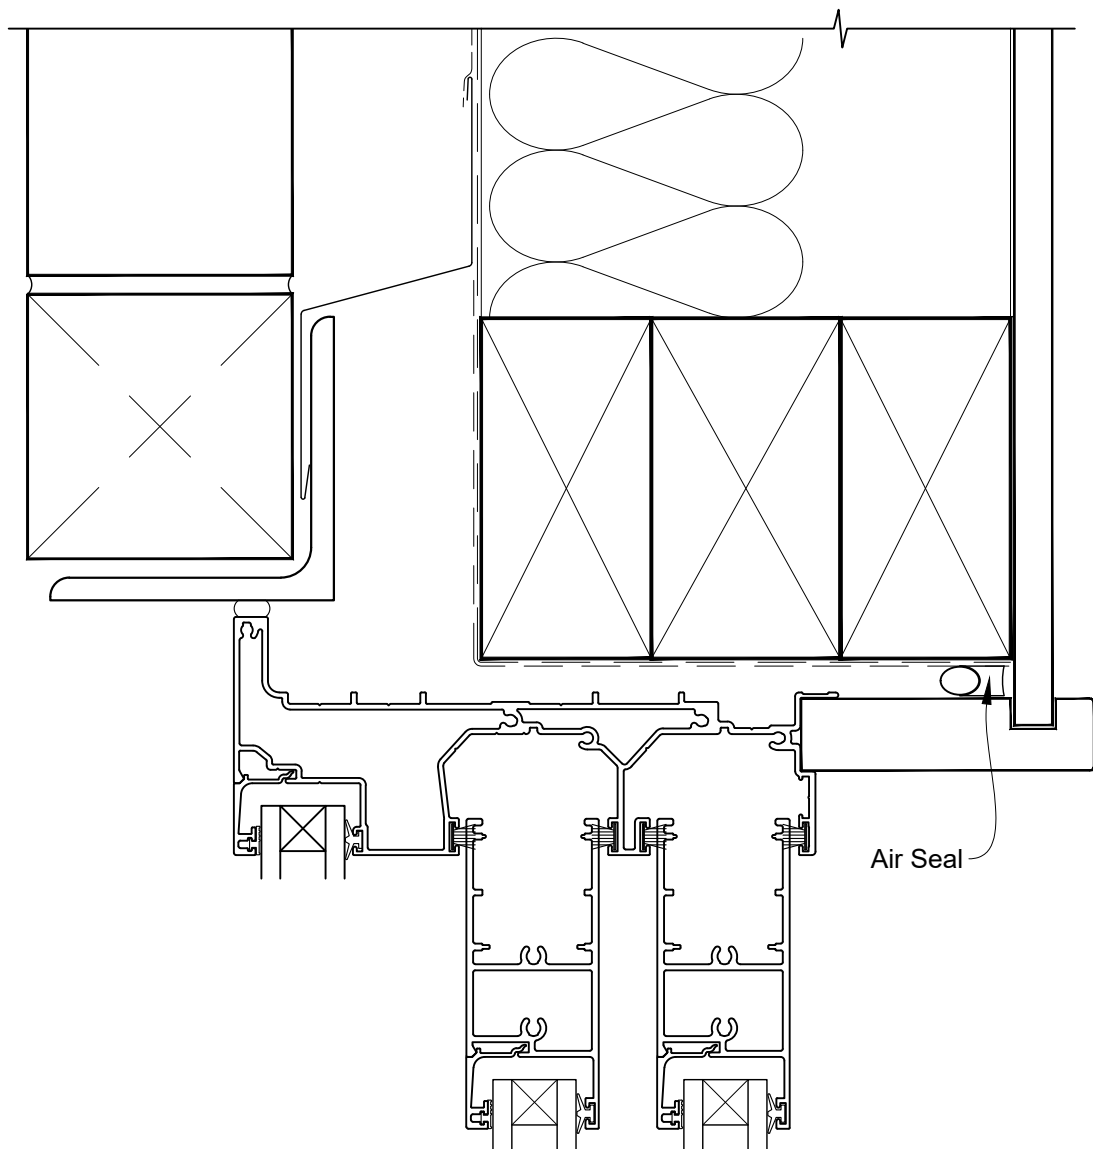

**INSTALLATION DETAIL - ALTherm RESIDENTIAL
MULTISLIDER DOOR ON BRICK VENEER
CAVITY CONSTRUCTION**

Date: 01.04.19

Scale: 1:2

CAD Ref.: ARMDBV-CSH

STEPPED MULTISLIDER DOOR FRAME OPTION

STEPPED MULTISLIDER DOOR FRAME OPTION

STEPPED MULTISLIDER DOOR FRAME OPTION

FLAT MULTISLIDER DOOR FRAME OPTION

FLAT MULTISLIDER DOOR FRAME OPTION

FLAT MULTISLIDER DOOR FRAME OPTION