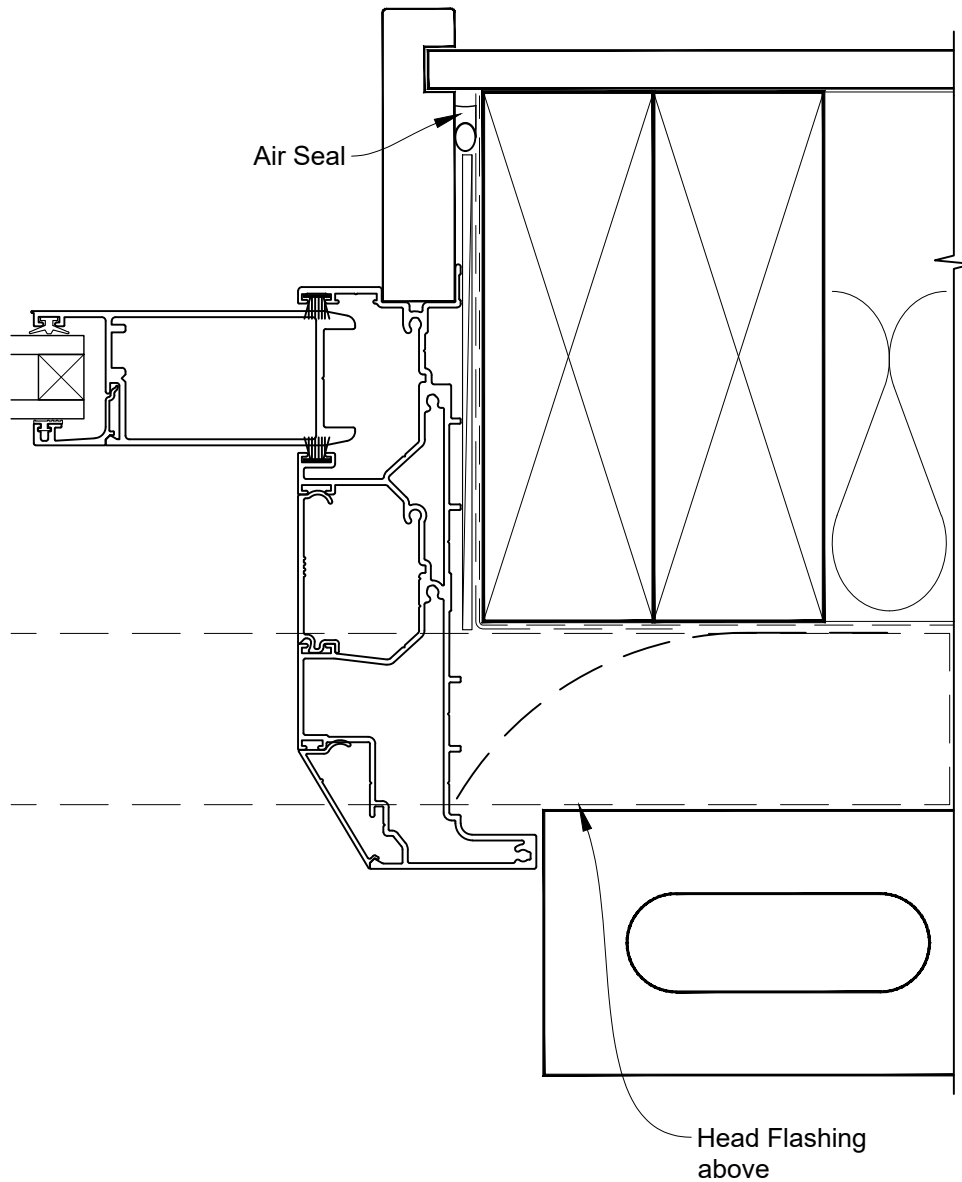

**INSTALLATION DETAIL - ALTherm RESIDENTIAL
MULTISLIDER DOOR ON BRICK VENEER
CAVITY CONSTRUCTION**

Date: 01.04.19

Scale: 1:2

CAD Ref.: ARMDBV-CSH

STEPPED MULTISLIDER DOOR FRAME OPTION

STEPPED MULTISLIDER DOOR FRAME OPTION

STEPPED MULTISLIDER DOOR FRAME OPTION

FLAT MULTISLIDER DOOR FRAME OPTION

FLAT MULTISLIDER DOOR FRAME OPTION

FLAT MULTISLIDER DOOR FRAME OPTION