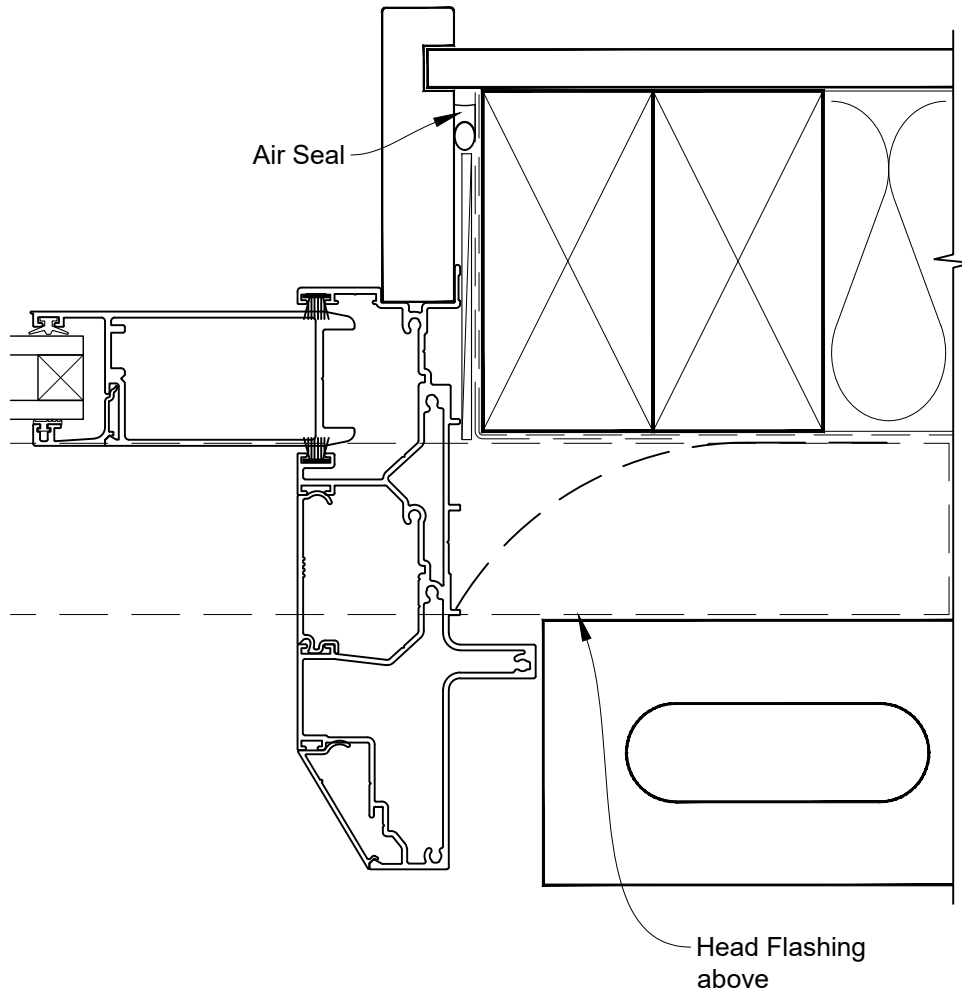

**INSTALLATION DETAIL - ALTherm RESIDENTIAL
MULTISLIDER DOOR ON BRICK VENEER
CAVITY CONSTRUCTION**

Date: 01.04.19

Scale: 1:2

CAD Ref.: ARMDBV-CSH

STEPPED MULTISLIDER DOOR FRAME OPTION

STEPPED MULTISLIDER DOOR FRAME OPTION

STEPPED MULTISLIDER DOOR FRAME OPTION

FLAT MULTISLIDER DOOR FRAME OPTION

FLAT MULTISLIDER DOOR FRAME OPTION

FLAT MULTISLIDER DOOR FRAME OPTION