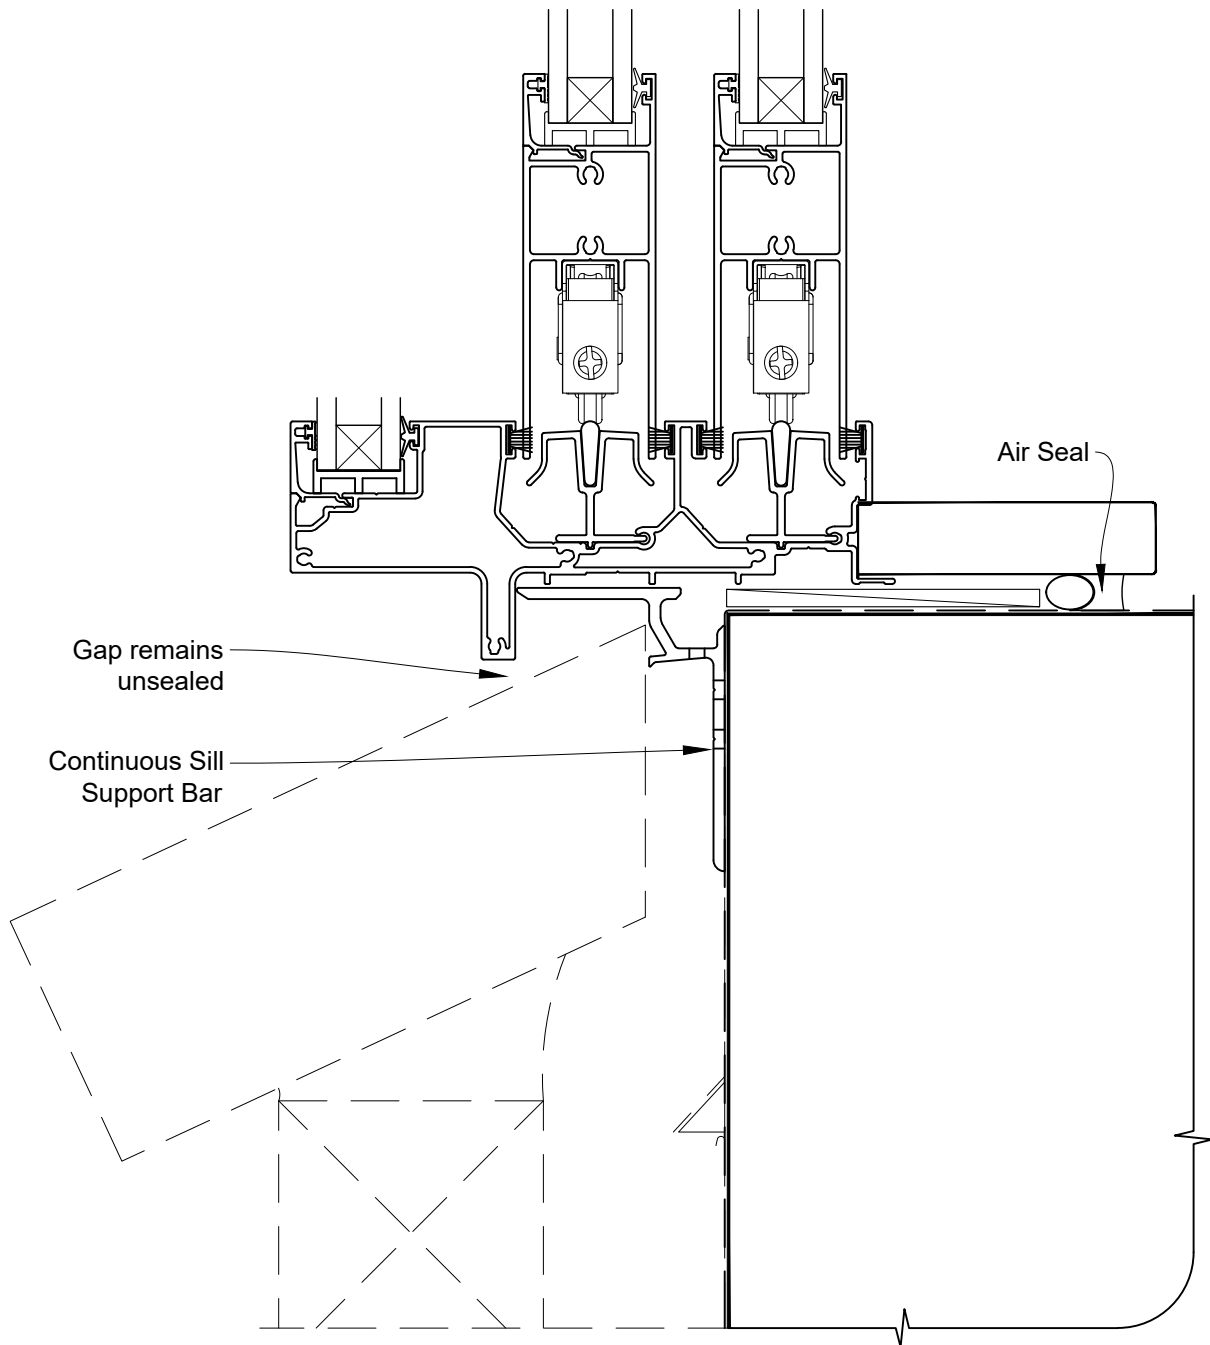

**INSTALLATION DETAIL - ALTherm RESIDENTIAL
MULTISLIDER DOOR ON BRICK VENEER
CAVITY CONSTRUCTION**

Date: 01.04.19

Scale: 1:2

CAD Ref.: ARMDBV-CSH

STEPPED MULTISLIDER DOOR FRAME OPTION

STEPPED MULTISLIDER DOOR FRAME OPTION

STEPPED MULTISLIDER DOOR FRAME OPTION

FLAT MULTISLIDER DOOR FRAME OPTION

FLAT MULTISLIDER DOOR FRAME OPTION

FLAT MULTISLIDER DOOR FRAME OPTION