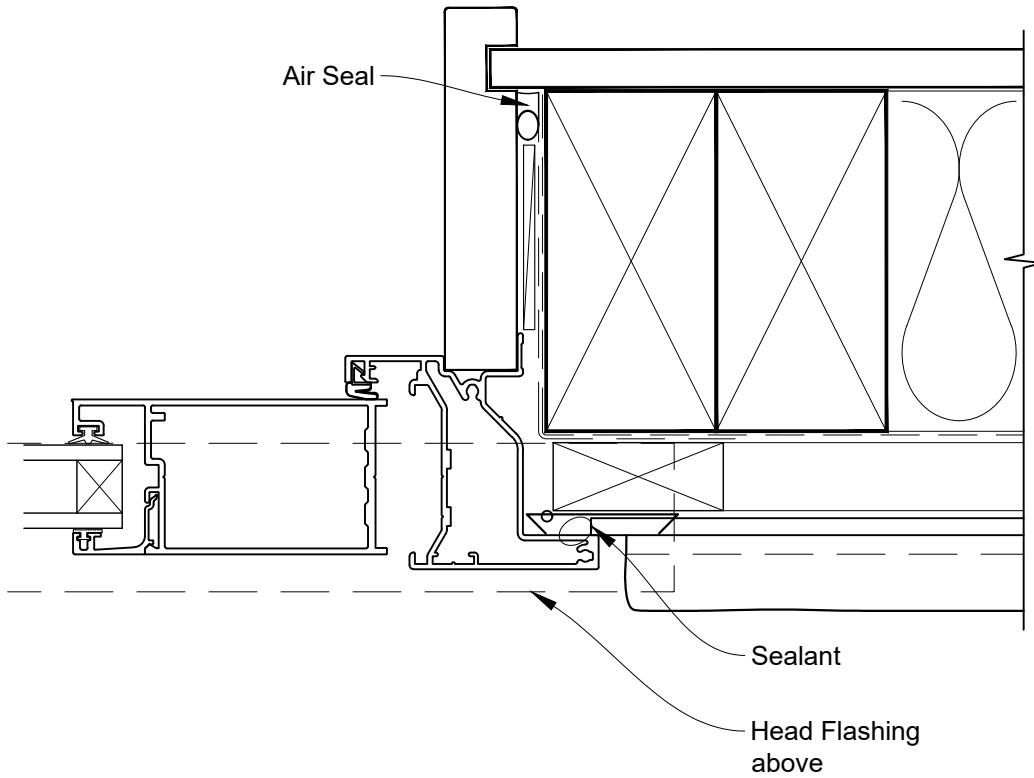

**INSTALLATION DETAIL - ALThERM RESIDENTIAL  
HINGED DOOR OPEN OUT ON STUCCO  
CAVITY CONSTRUCTION**

Date: 01.04.19

Scale: 1:2

CAD Ref.: ARHOST-CH

**INSTALLATION DETAIL - ALTHERM RESIDENTIAL  
HINGED DOOR OPEN OUT ON STUCCO  
CAVITY CONSTRUCTION**

Date: 01.04.19

Scale: 1:2

CAD Ref.: ARHOST-CJ

**INSTALLATION DETAIL - ALTHERM RESIDENTIAL  
HINGED DOOR OPEN OUT ON STUCCO  
CAVITY CONSTRUCTION**

Date: 01.04.19

Scale: 1:2

CAD Ref.: ARHOST-CS