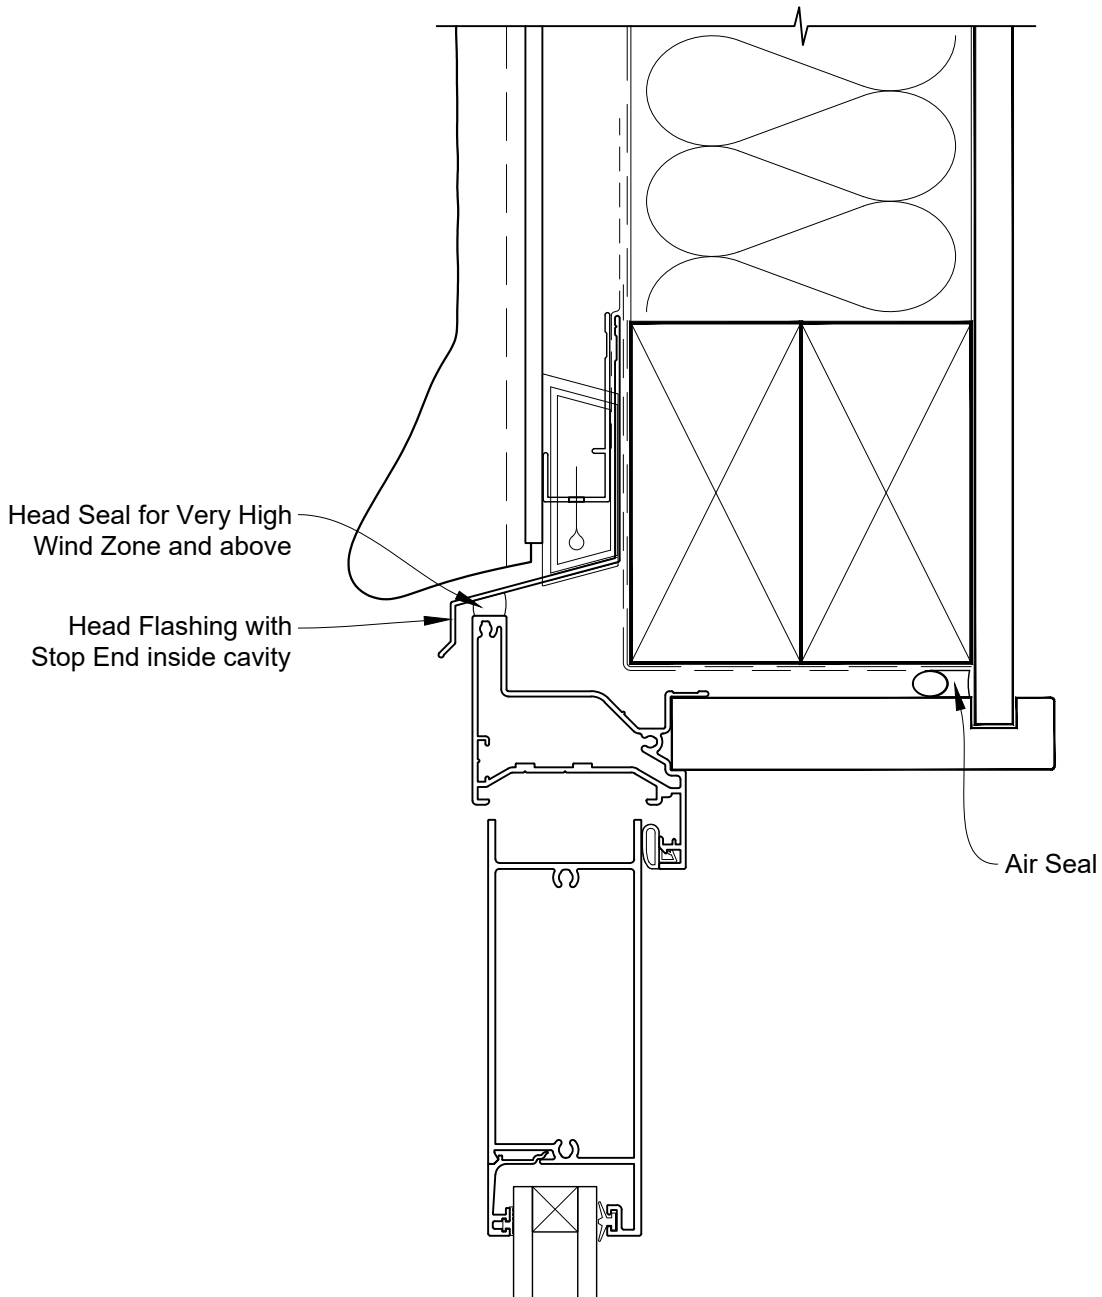

**INSTALLATION DETAIL - ALThERM RESIDENTIAL  
HINGED DOOR OPEN OUT ON STUCCO  
CAVITY CONSTRUCTION**

Date: 01.04.19

Scale: 1:2

CAD Ref.: ARHOST-CH

**INSTALLATION DETAIL - ALTHERM RESIDENTIAL  
HINGED DOOR OPEN OUT ON STUCCO  
CAVITY CONSTRUCTION**

Date: 01.04.19

Scale: 1:2

CAD Ref.: ARHOST-CJ

**INSTALLATION DETAIL - ALTHERM RESIDENTIAL  
HINGED DOOR OPEN OUT ON STUCCO  
CAVITY CONSTRUCTION**

Date: 01.04.19

Scale: 1:2

CAD Ref.: ARHOST-CS