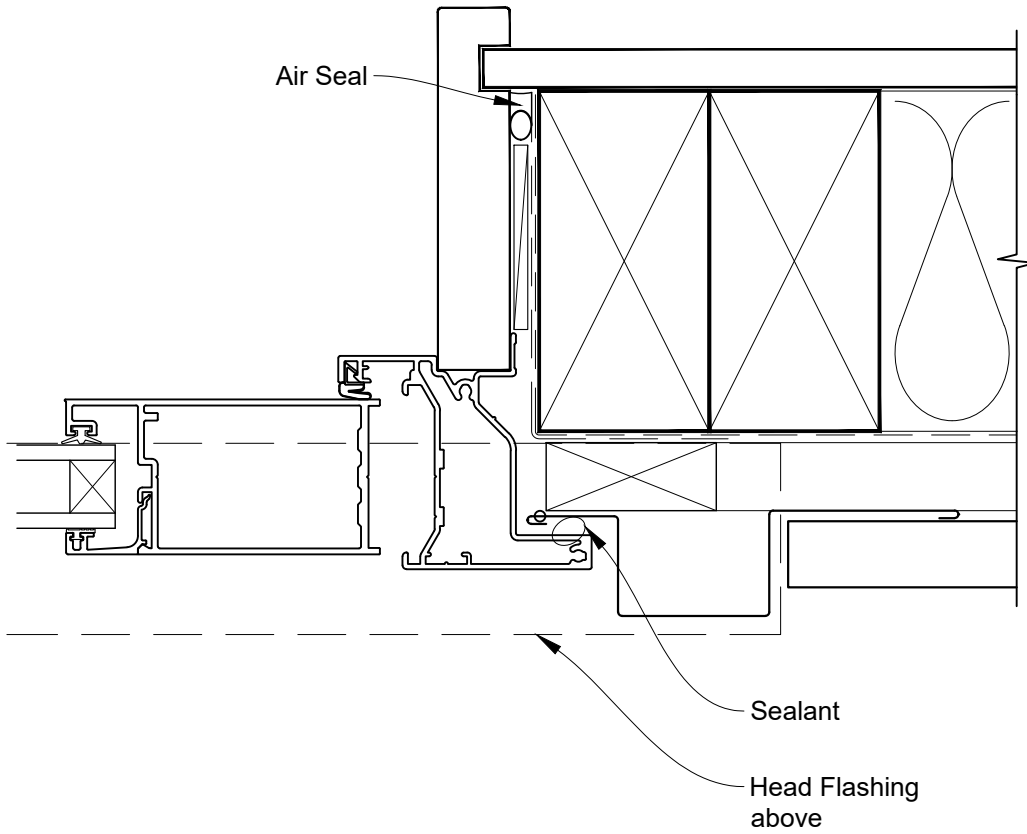

INSTALLATION DETAIL - ALTherm RESIDENTIAL HINGED DOOR OPEN OUT ON PROFILE METAL CAVITY CONSTRUCTION

Date: 01.04.19

Scale: 1:2

CAD Ref.: ARHOPM-CH

**INSTALLATION DETAIL - ALTHERM RESIDENTIAL
HINGED DOOR OPEN OUT ON PROFILE METAL
CAVITY CONSTRUCTION**

Date: 01.04.19

Scale: 1:2

CAD Ref.: ARHOPM-CJ

INSTALLATION DETAIL - ALTHERM RESIDENTIAL HINGED DOOR OPEN OUT ON PROFILE METAL CAVITY CONSTRUCTION

Date: 01.04.19

Scale: 1:2

CAD Ref.: ARHOPM-CS

**INSTALLATION DETAIL - ALTherm RESIDENTIAL
HINGED DOOR OPEN OUT ON PROFILE METAL
DIRECT FIXED CLADDING**

Date: 01.04.19

Scale: 1:2

CAD Ref.: ARHOPM-DS