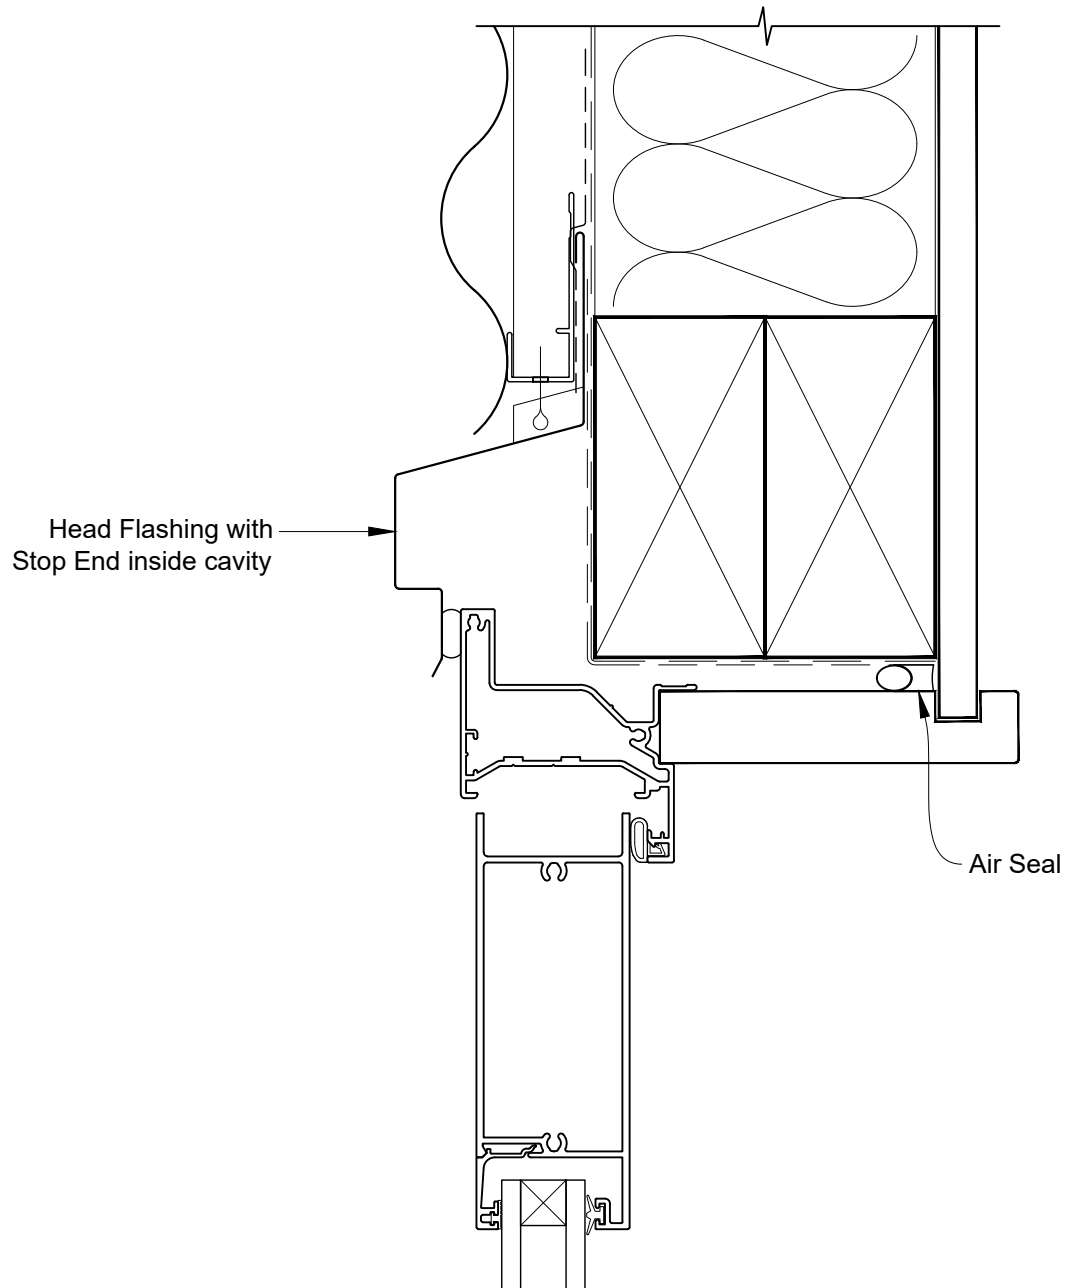

INSTALLATION DETAIL - ALTherm RESIDENTIAL HINGED DOOR OPEN OUT ON PROFILE METAL CAVITY CONSTRUCTION

Date: 01.04.19

Scale: 1:2

CAD Ref.: ARHOPM-CH

**INSTALLATION DETAIL - ALTHERM RESIDENTIAL
HINGED DOOR OPEN OUT ON PROFILE METAL
CAVITY CONSTRUCTION**

Date: 01.04.19

Scale: 1:2

CAD Ref.: ARHOPM-CJ

INSTALLATION DETAIL - ALTHERM RESIDENTIAL HINGED DOOR OPEN OUT ON PROFILE METAL CAVITY CONSTRUCTION

Date: 01.04.19

Scale: 1:2

CAD Ref.: ARHOPM-CS

**INSTALLATION DETAIL - ALTherm RESIDENTIAL
HINGED DOOR OPEN OUT ON PROFILE METAL
DIRECT FIXED CLADDING**

Date: 01.04.19

Scale: 1:2

CAD Ref.: ARHOPM-DS