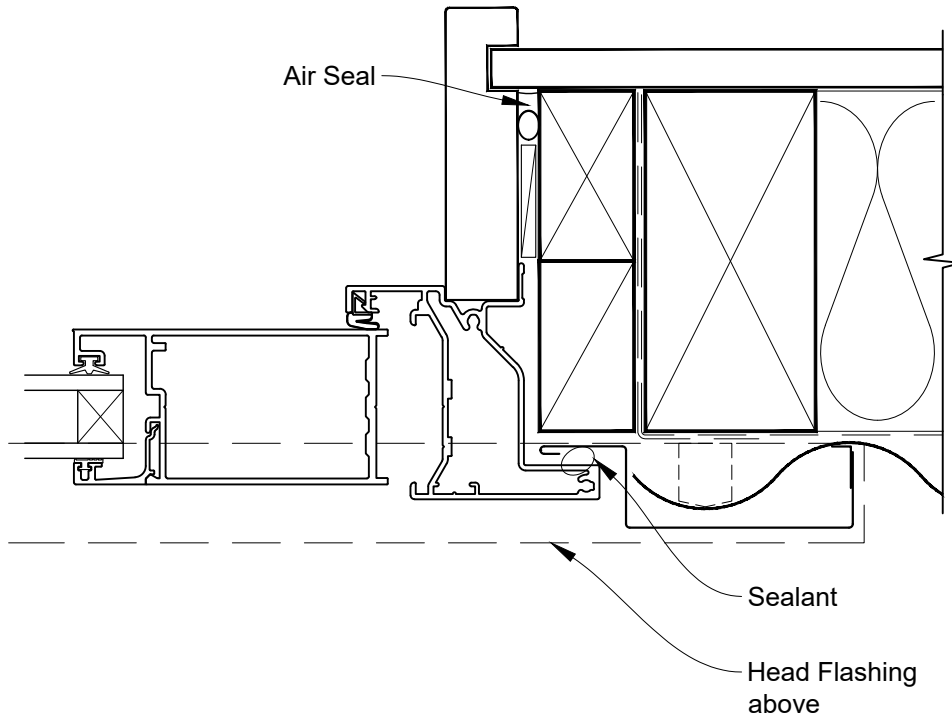

Date: 01.04.19

Scale: 1:2

CAD Ref.: ARHOPM-DH

**INSTALLATION DETAIL - ALTherm RESIDENTIAL
HINGED DOOR OPEN OUT ON PROFILE METAL
DIRECT FIXED CLADDING**

Date: 01.04.19

Scale: 1:2

CAD Ref.: ARHOPM-DJ

**INSTALLATION DETAIL - ALTHERM RESIDENTIAL
HINGED DOOR OPEN OUT ON PROFILE METAL
DIRECT FIXED CLADDING**

Date: 01.04.19

Scale: 1:2

CAD Ref.: ARHOPM-DS