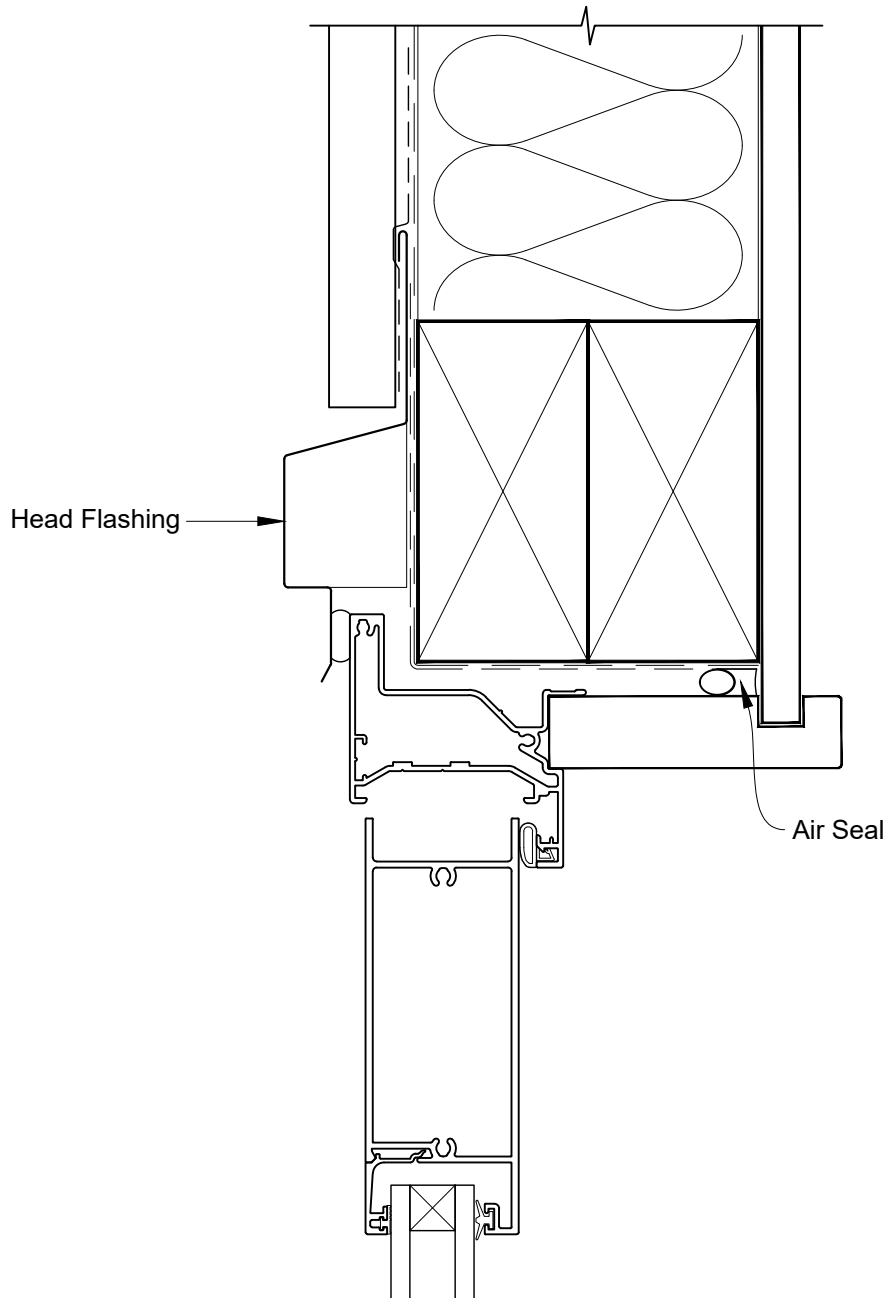

INSTALLATION DETAIL - ALTherm RESIDENTIAL HINGED DOOR OPEN OUT ON PROFILE METAL CAVITY CONSTRUCTION

Date: 01.04.19

Scale: 1:2

CAD Ref.: ARHOPM-CH

**INSTALLATION DETAIL - ALTHERM RESIDENTIAL
HINGED DOOR OPEN OUT ON PROFILE METAL
CAVITY CONSTRUCTION**

Date: 01.04.19

Scale: 1:2

CAD Ref.: ARHOPM-CJ

INSTALLATION DETAIL - ALTHERM RESIDENTIAL HINGED DOOR OPEN OUT ON PROFILE METAL CAVITY CONSTRUCTION

Date: 01.04.19

Scale: 1:2

CAD Ref.: ARHOPM-CS

**INSTALLATION DETAIL - ALTherm RESIDENTIAL
HINGED DOOR OPEN OUT ON PROFILE METAL
DIRECT FIXED CLADDING**

Date: 01.04.19

Scale: 1:2

CAD Ref.: ARHOPM-DH

**INSTALLATION DETAIL - ALTherm RESIDENTIAL
HINGED DOOR OPEN OUT ON PROFILE METAL
DIRECT FIXED CLADDING**

Date: 01.04.19

Scale: 1:2

CAD Ref.: ARHOPM-DJ

**INSTALLATION DETAIL - ALTHERM RESIDENTIAL
HINGED DOOR OPEN OUT ON PROFILE METAL
DIRECT FIXED CLADDING**