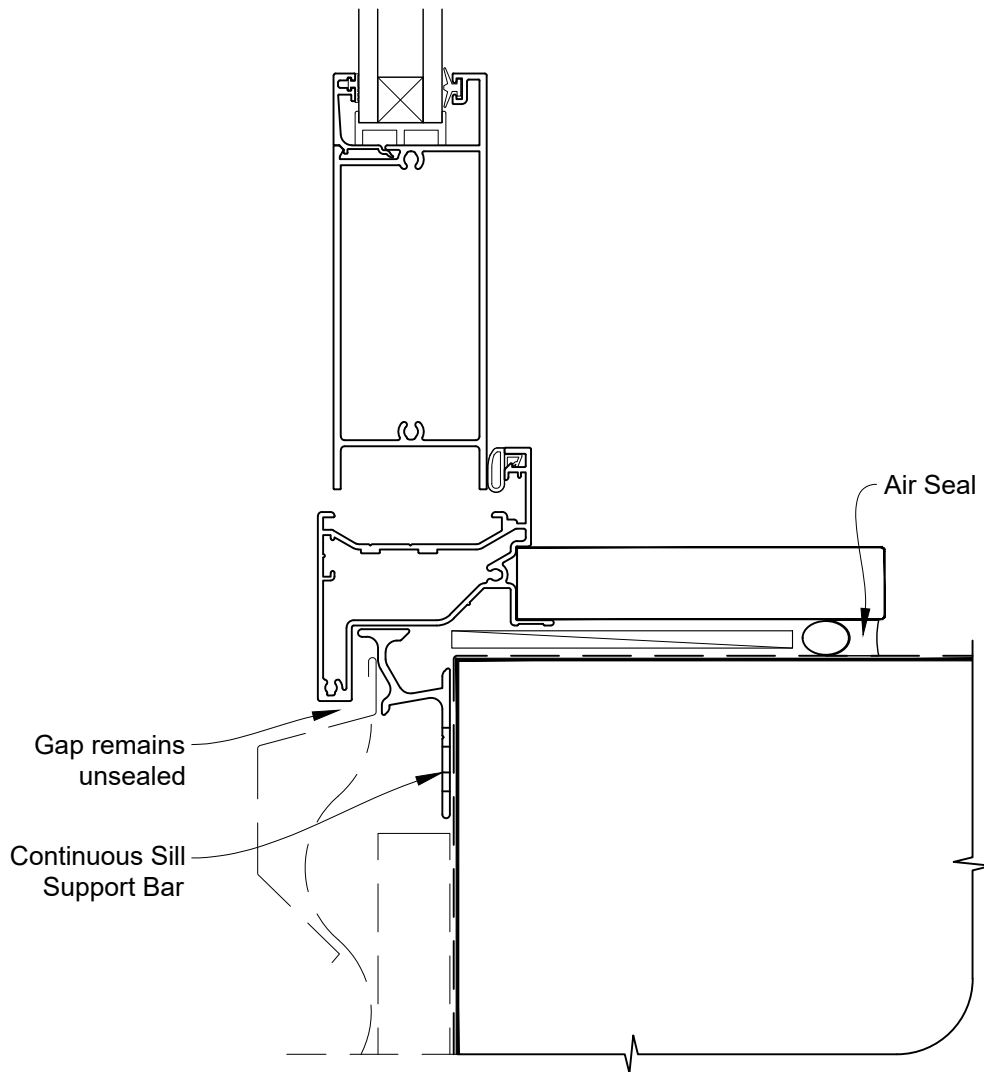

INSTALLATION DETAIL - ALTherm RESIDENTIAL HINGED DOOR OPEN OUT ON PROFILE METAL CAVITY CONSTRUCTION

Date: 01.04.19

Scale: 1:2

CAD Ref.: ARHOPM-CH

**INSTALLATION DETAIL - ALTHERM RESIDENTIAL
HINGED DOOR OPEN OUT ON PROFILE METAL
CAVITY CONSTRUCTION**

Date: 01.04.19

Scale: 1:2

CAD Ref.: ARHOPM-CJ

INSTALLATION DETAIL - ALTHERM RESIDENTIAL HINGED DOOR OPEN OUT ON PROFILE METAL CAVITY CONSTRUCTION

Date: 01.04.19

Scale: 1:2

CAD Ref.: ARHOPM-CS

**INSTALLATION DETAIL - ALTherm RESIDENTIAL
HINGED DOOR OPEN OUT ON PROFILE METAL
DIRECT FIXED CLADDING**