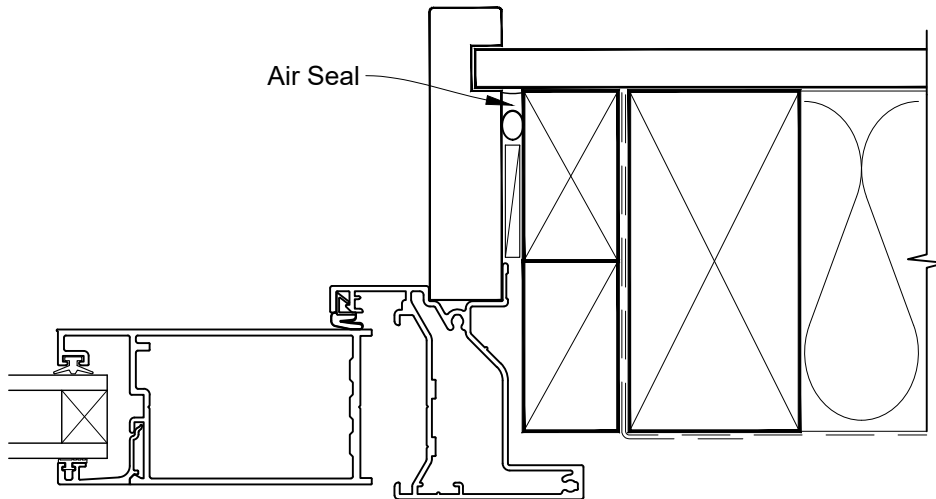

Date: 01.04.19

Scale: 1:2

CAD Ref.: ARHONC-DH

**INSTALLATION DETAIL - ALTHERM RESIDENTIAL
HINGED DOOR OPEN OUT ON NO CLADDING
DIRECT FIXED CLADDING**

Date: 01.04.19

Scale: 1:2

CAD Ref.: ARHONC-DJ

**INSTALLATION DETAIL - ALTHERM RESIDENTIAL
HINGED DOOR OPEN OUT ON NO CLADDING
DIRECT FIXED CLADDING**