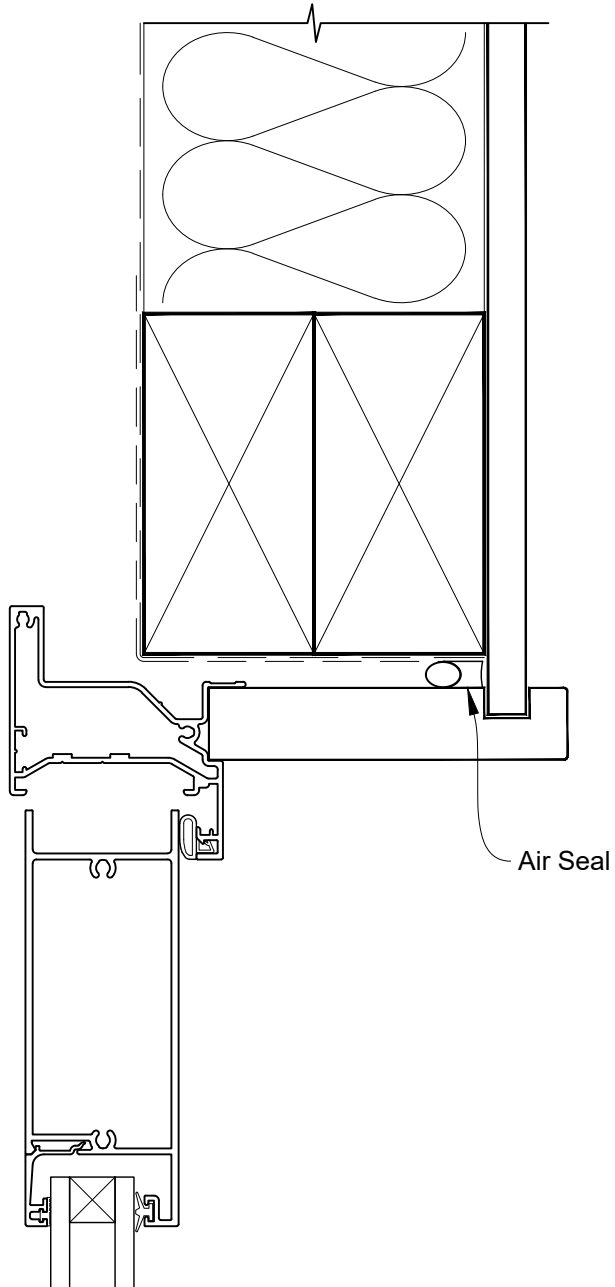

**INSTALLATION DETAIL - ALTherm RESIDENTIAL
HINGED DOOR OPEN OUT ON NO CLADDING
CAVITY CONSTRUCTION**

Date: 01.04.19

Scale: 1:2

CAD Ref.: ARHONC-CH

**INSTALLATION DETAIL - ALTHERM RESIDENTIAL
HINGED DOOR OPEN OUT ON NO CLADDING
CAVITY CONSTRUCTION**

Date: 01.04.19

Scale: 1:2

CAD Ref.: ARHONC-CJ

**INSTALLATION DETAIL - ALTherm RESIDENTIAL
HINGED DOOR OPEN OUT ON NO CLADDING
CAVITY CONSTRUCTION**

Date: 01.04.19

Scale: 1:2

CAD Ref.: ARHONC-CS

**INSTALLATION DETAIL - ALTherm RESIDENTIAL
HINGED DOOR OPEN OUT ON NO CLADDING
DIRECT FIXED CLADDING**

Date: 01.04.19

Scale: 1:2

CAD Ref.: ARHONC-DS