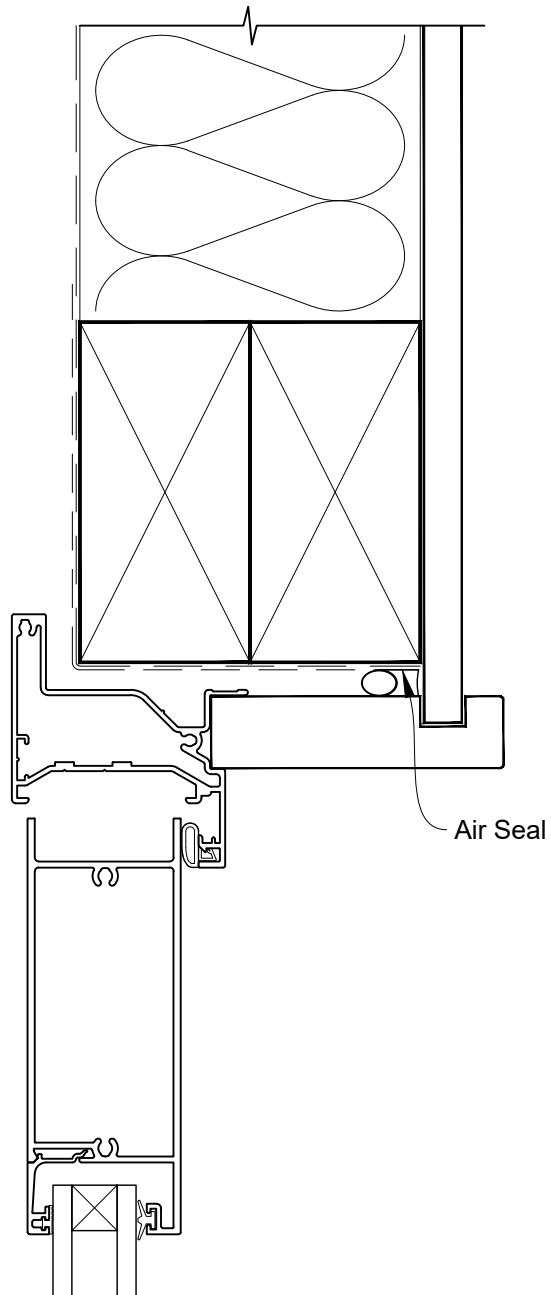

**INSTALLATION DETAIL - ALTherm RESIDENTIAL
HINGED DOOR OPEN OUT ON NO CLADDING
DIRECT FIXED CLADDING**

Date: 01.04.19

Scale: 1:2

CAD Ref.: ARHONC-DH