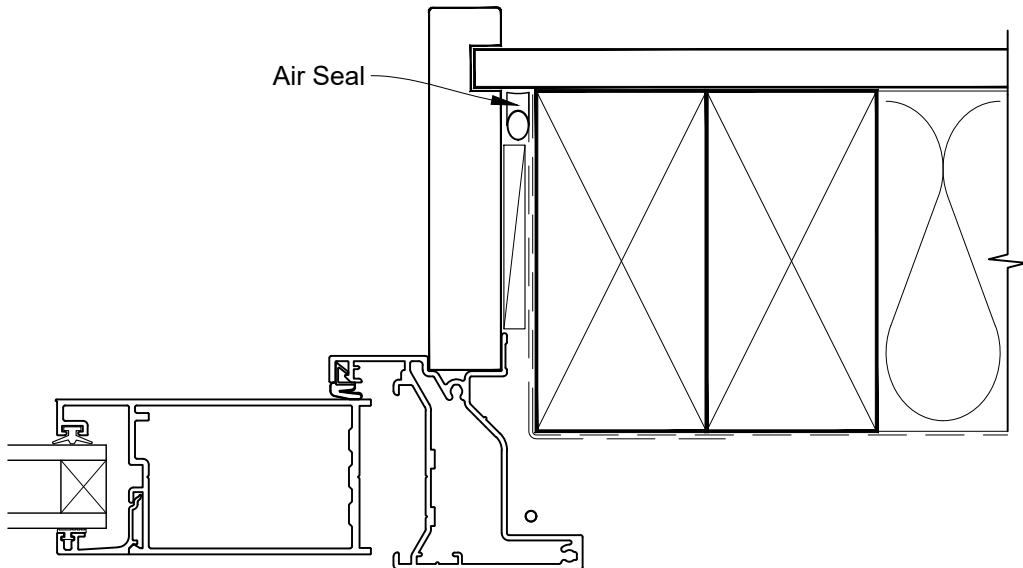

**INSTALLATION DETAIL - ALTherm RESIDENTIAL
HINGED DOOR OPEN OUT ON NO CLADDING
CAVITY CONSTRUCTION**

Date: 01.04.19

Scale: 1:2

CAD Ref.: ARHONC-CH

**INSTALLATION DETAIL - ALTHERM RESIDENTIAL
HINGED DOOR OPEN OUT ON NO CLADDING
CAVITY CONSTRUCTION**

Date: 01.04.19

Scale: 1:2

CAD Ref.: ARHONC-CJ

**INSTALLATION DETAIL - ALTherm RESIDENTIAL
HINGED DOOR OPEN OUT ON NO CLADDING
CAVITY CONSTRUCTION**

Date: 01.04.19

Scale: 1:2

CAD Ref.: ARHONC-CS

**INSTALLATION DETAIL - ALTherm RESIDENTIAL
HINGED DOOR OPEN OUT ON NO CLADDING
DIRECT FIXED CLADDING**