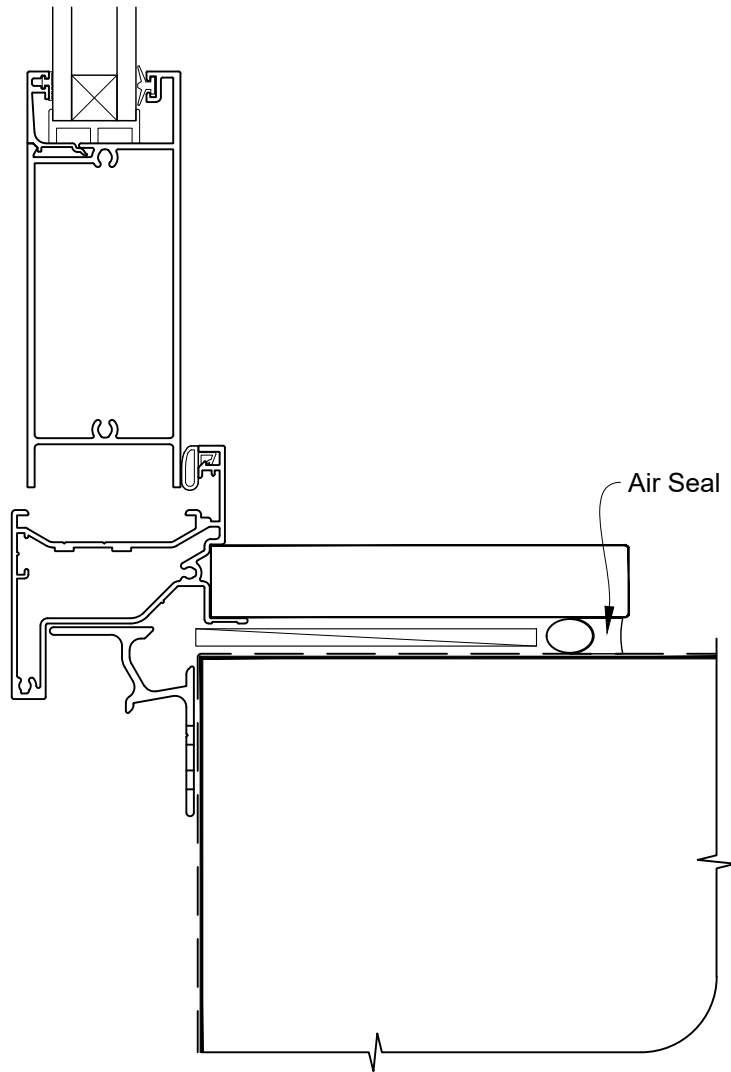

Date: 01.04.19

Scale: 1:2

CAD Ref.: ARHONC-CJ

**INSTALLATION DETAIL - ALTherm RESIDENTIAL
HINGED DOOR OPEN OUT ON NO CLADDING
CAVITY CONSTRUCTION**

Date: 01.04.19

Scale: 1:2

CAD Ref.: ARHONC-CS

**INSTALLATION DETAIL - ALTherm RESIDENTIAL
HINGED DOOR OPEN OUT ON NO CLADDING
DIRECT FIXED CLADDING**

Date: 01.04.19

Scale: 1:2

CAD Ref.: ARHONC-DH

**INSTALLATION DETAIL - ALTHERM RESIDENTIAL
HINGED DOOR OPEN OUT ON NO CLADDING
DIRECT FIXED CLADDING**

Date: 01.04.19

Scale: 1:2

CAD Ref.: ARHONC-DJ

**INSTALLATION DETAIL - ALTHERM RESIDENTIAL
HINGED DOOR OPEN OUT ON NO CLADDING
DIRECT FIXED CLADDING**

Date: 01.04.19

Scale: 1:2

CAD Ref.: ARHONC-DS