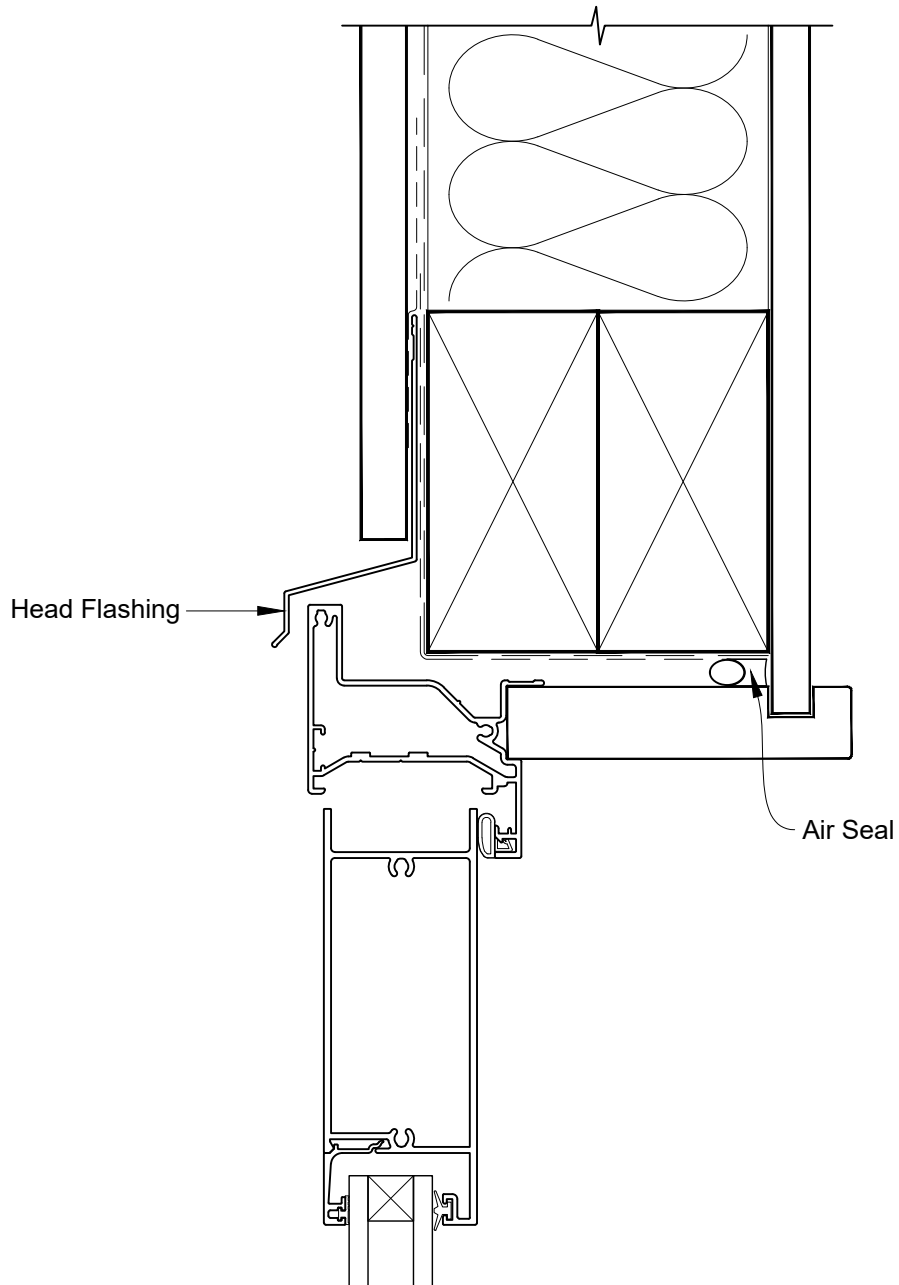

**INSTALLATION DETAIL - ALTherm RESIDENTIAL
HINGED DOOR OPEN OUT ON FLAT SHEET
DIRECT FIXED CLADDING**

Date: 01.04.19

Scale: 1:2

CAD Ref.: ARHOF5-DH