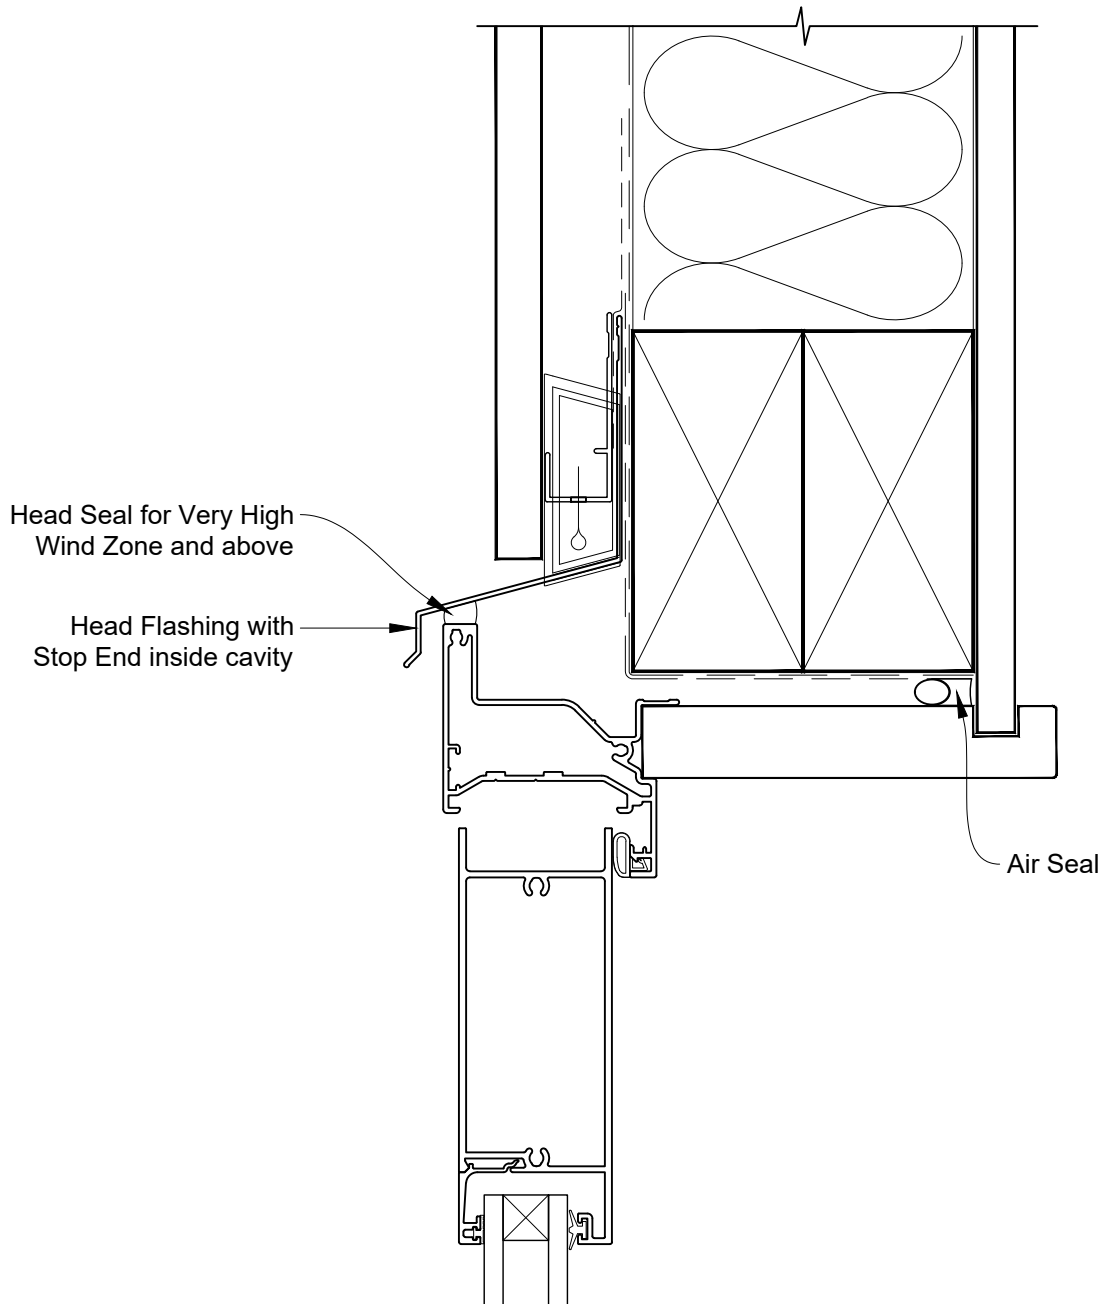

# INSTALLATION DETAIL - ALTherm RESIDENTIAL HINGED DOOR OPEN OUT ON FLAT SHEET CAVITY CONSTRUCTION

Date: 01.04.19

Scale: 1:2

CAD Ref.: ARHOF5-CH

**INSTALLATION DETAIL - ALTHERM RESIDENTIAL  
HINGED DOOR OPEN OUT ON FLAT SHEET  
CAVITY CONSTRUCTION**