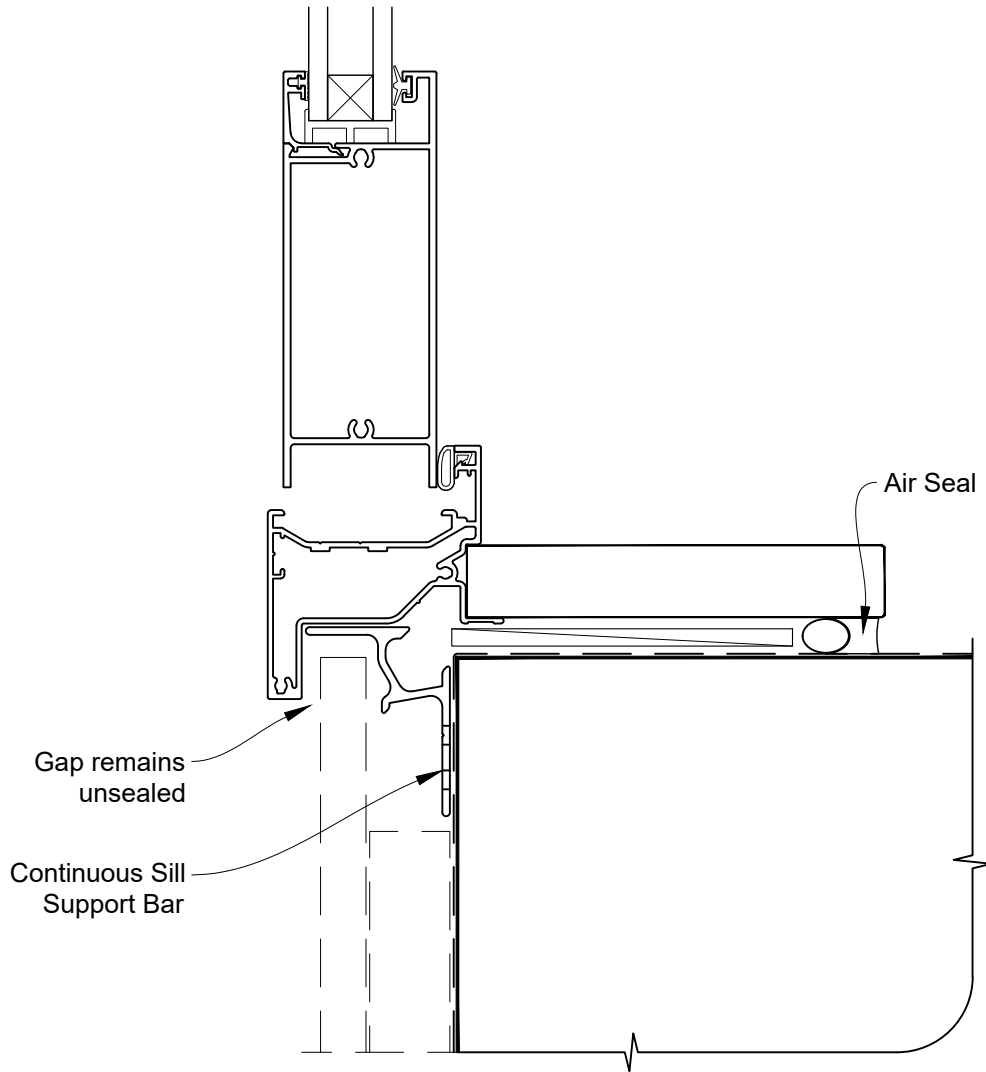

# INSTALLATION DETAIL - ALTherm RESIDENTIAL HINGED DOOR OPEN OUT ON FLAT SHEET CAVITY CONSTRUCTION

Date: 01.04.19

Scale: 1:2

CAD Ref.: ARHOF5-CS

**INSTALLATION DETAIL - ALTherm RESIDENTIAL  
HINGED DOOR OPEN OUT ON FLAT SHEET  
DIRECT FIXED CLADDING**