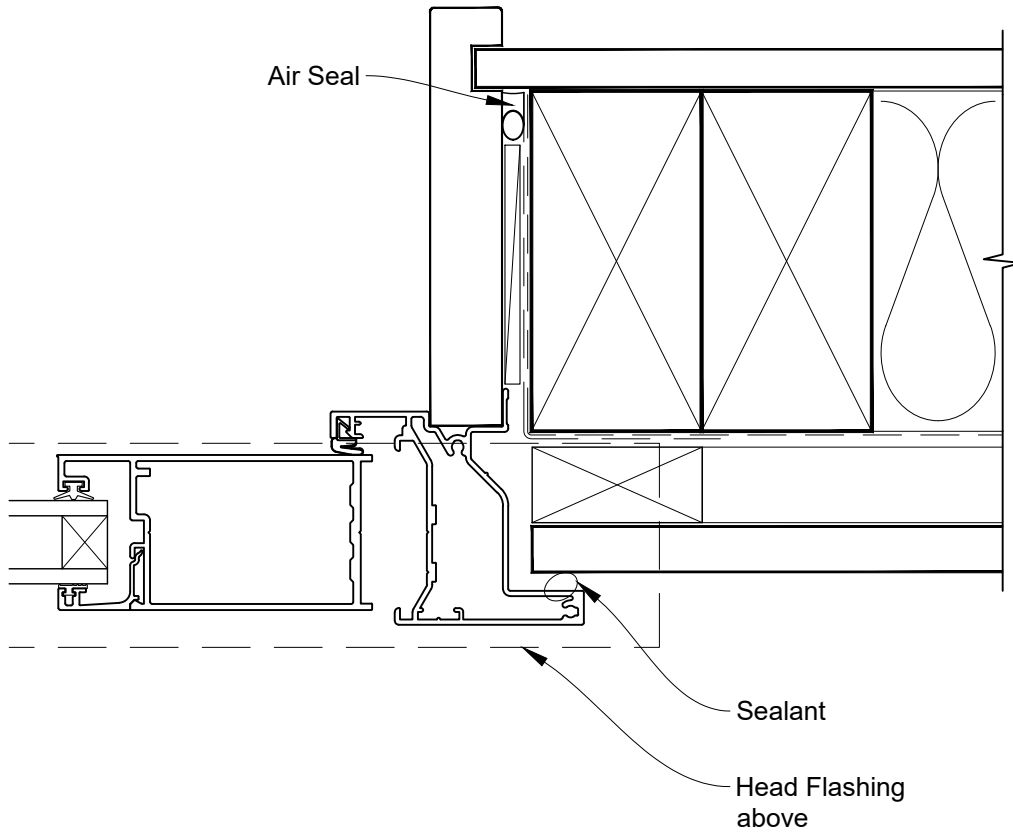

**INSTALLATION DETAIL - ALTHERM RESIDENTIAL
HINGED DOOR OPEN OUT ON FLAT SHEET
CAVITY CONSTRUCTION**

Date: 01.04.19

Scale: 1:2

CAD Ref.: ARHOF5-CJ