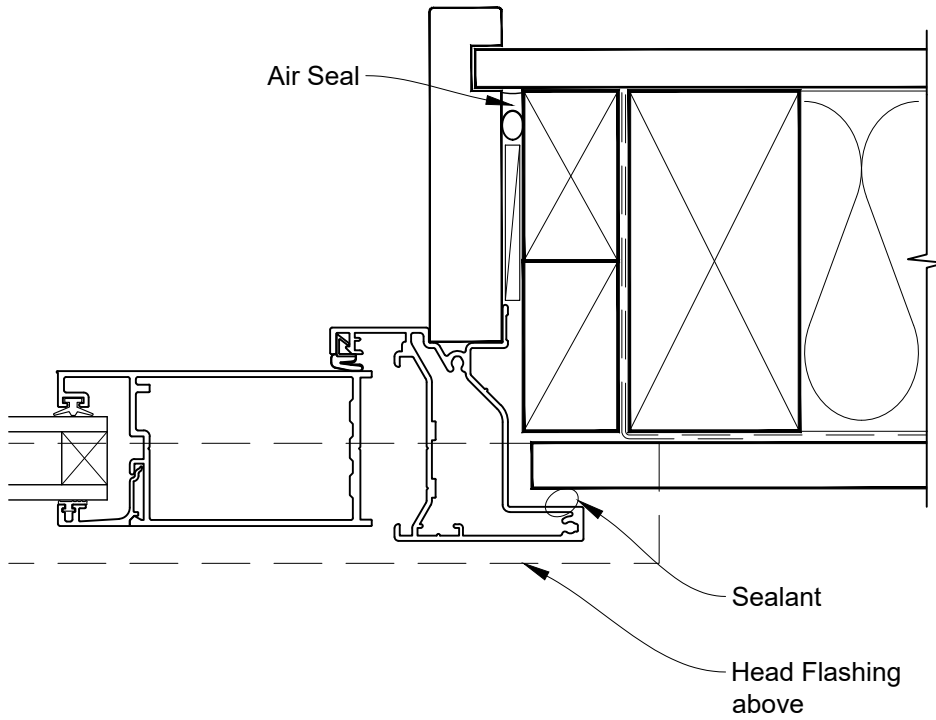

Date: 01.04.19

Scale: 1:2

CAD Ref.: ARHOF5-DH

**INSTALLATION DETAIL - ALTHERM RESIDENTIAL  
HINGED DOOR OPEN OUT ON FLAT SHEET  
DIRECT FIXED CLADDING**

Date: 01.04.19

Scale: 1:2

CAD Ref.: ARHOF5-DJ

**INSTALLATION DETAIL - ALThERM RESIDENTIAL  
HINGED DOOR OPEN OUT ON FLAT SHEET  
DIRECT FIXED CLADDING**