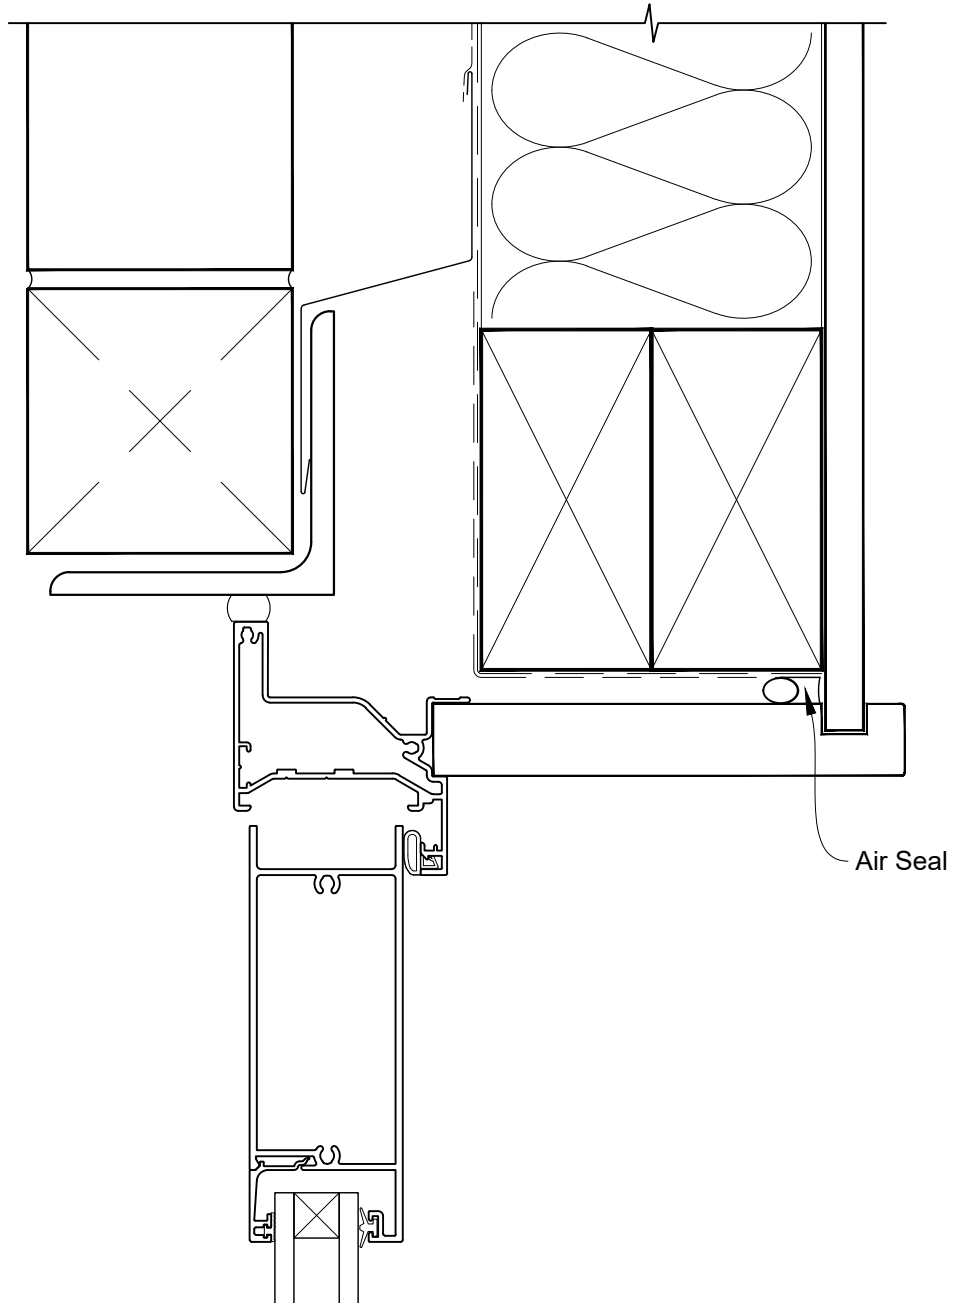

**INSTALLATION DETAIL - ALTHERM RESIDENTIAL
HINGED DOOR OPEN OUT ON BRICK VENEER
CAVITY CONSTRUCTION**

Date: 01.03.14

Scale: 1:2

CAD Ref.: ARHOBV-CH

**INSTALLATION DETAIL - ALTherm RESIDENTIAL
HINGED DOOR OPEN OUT ON BRICK VENEER
CAVITY CONSTRUCTION**

Date: 01.03.14

Scale: 1:2

CAD Ref.: ARHOBV-CJ

**INSTALLATION DETAIL - ALTHERM RESIDENTIAL
HINGED DOOR OPEN OUT ON BRICK VENEER
CAVITY CONSTRUCTION**

Date: 01.03.14

Scale: 1:2

CAD Ref.: ARHOBV-CS