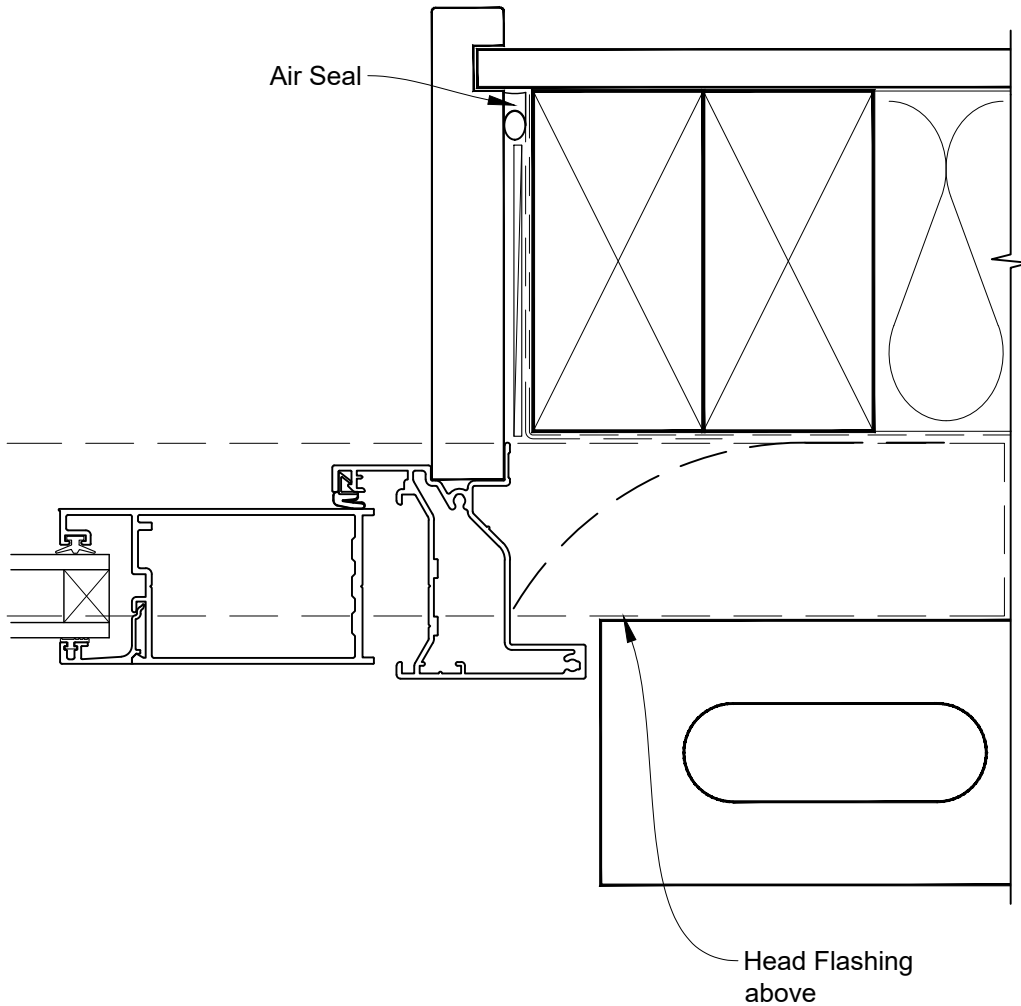

**INSTALLATION DETAIL - ALTHERM RESIDENTIAL
HINGED DOOR OPEN OUT ON BRICK VENEER
CAVITY CONSTRUCTION**

Date: 01.03.14

Scale: 1:2

CAD Ref.: ARHOBV-CH

**INSTALLATION DETAIL - ALTherm RESIDENTIAL
HINGED DOOR OPEN OUT ON BRICK VENEER
CAVITY CONSTRUCTION**

Date: 01.03.14

Scale: 1:2

CAD Ref.: ARHOBV-CJ

**INSTALLATION DETAIL - ALTHERM RESIDENTIAL
HINGED DOOR OPEN OUT ON BRICK VENEER
CAVITY CONSTRUCTION**

Date: 01.03.14

Scale: 1:2

CAD Ref.: ARHOBV-CS