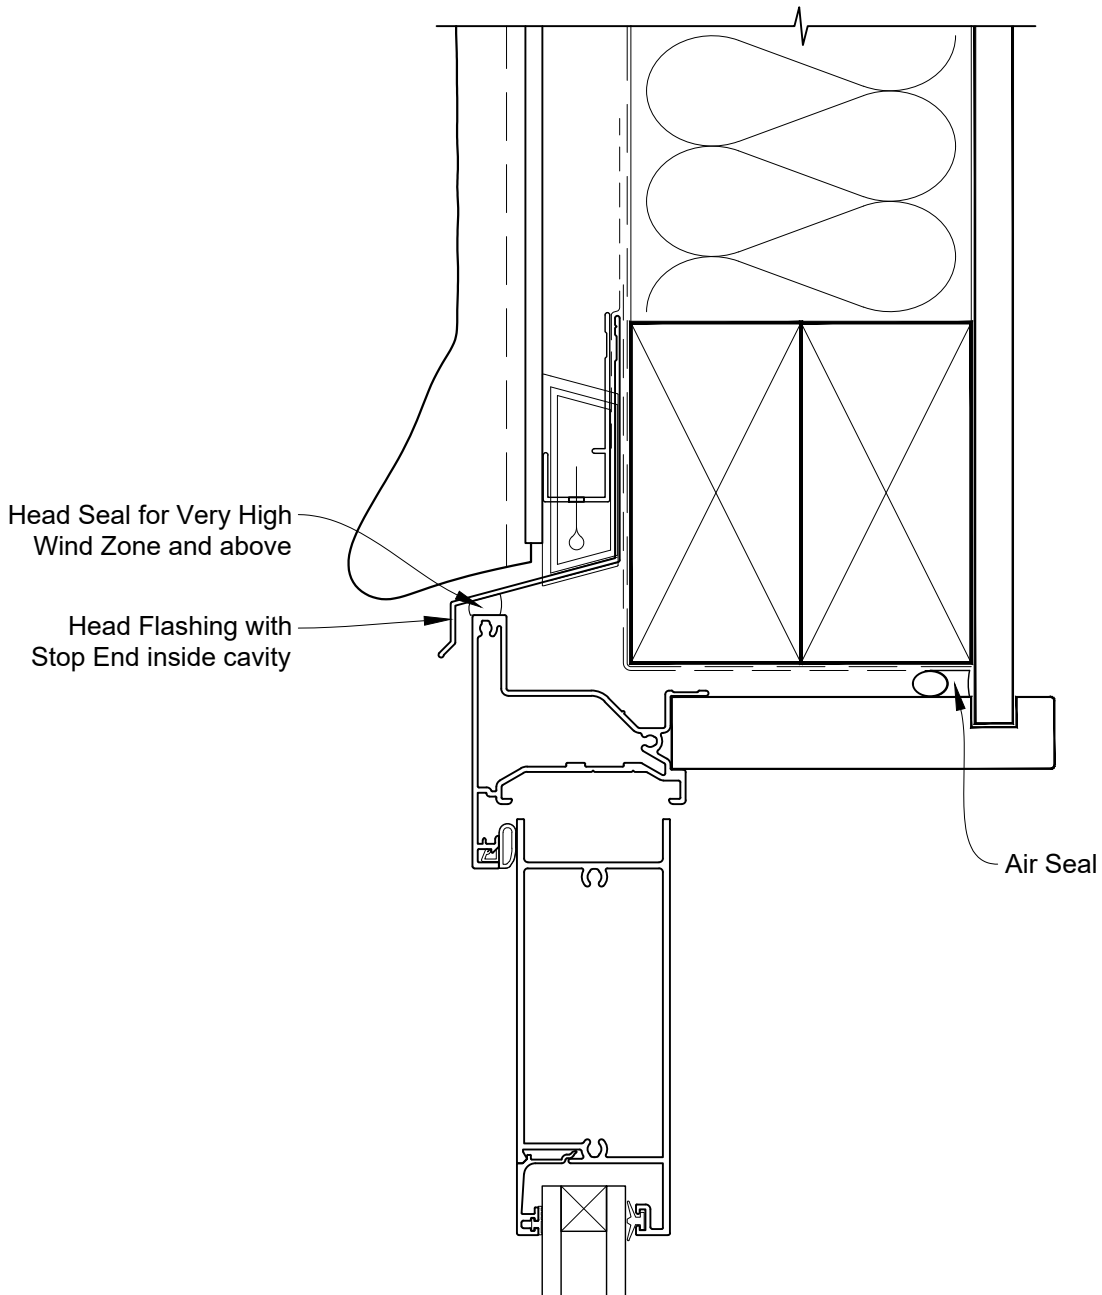

INSTALLATION DETAIL - ALTherm RESIDENTIAL HINGED DOOR OPEN IN ON STUCCO CAVITY CONSTRUCTION

Date: 01.04.19

Scale: 1:2

CAD Ref.: ARHIST-CH

**INSTALLATION DETAIL - ALTHERM RESIDENTIAL
HINGED DOOR OPEN IN ON STUCCO
CAVITY CONSTRUCTION**

Date: 01.04.19

Scale: 1:2

CAD Ref.: ARHIST-CJ

**INSTALLATION DETAIL - ALTHERM RESIDENTIAL
HINGED DOOR OPEN IN ON STUCCO
CAVITY CONSTRUCTION**

Date: 01.04.19

Scale: 1:2

CAD Ref.: ARHIST-CS