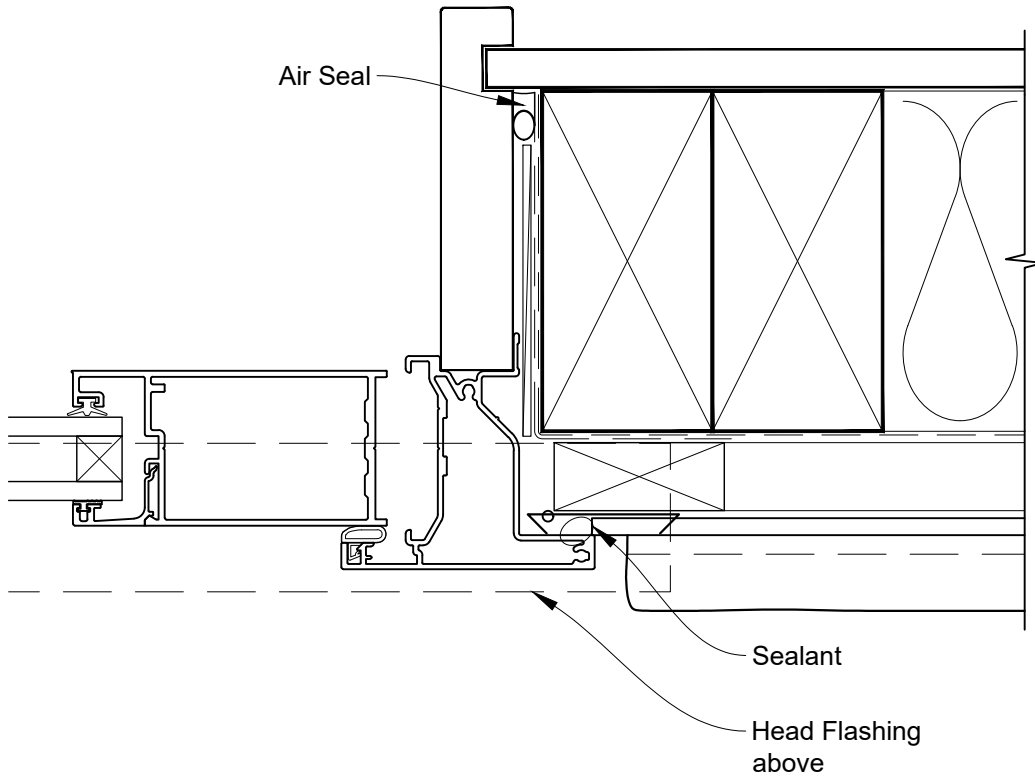

INSTALLATION DETAIL - ALTherm RESIDENTIAL HINGED DOOR OPEN IN ON STUCCO CAVITY CONSTRUCTION

Date: 01.04.19

Scale: 1:2

CAD Ref.: ARHIST-CH

**INSTALLATION DETAIL - ALTHERM RESIDENTIAL
HINGED DOOR OPEN IN ON STUCCO
CAVITY CONSTRUCTION**

Date: 01.04.19

Scale: 1:2

CAD Ref.: ARHIST-CJ

**INSTALLATION DETAIL - ALTHERM RESIDENTIAL
HINGED DOOR OPEN IN ON STUCCO
CAVITY CONSTRUCTION**

Date: 01.04.19

Scale: 1:2

CAD Ref.: ARHIST-CS