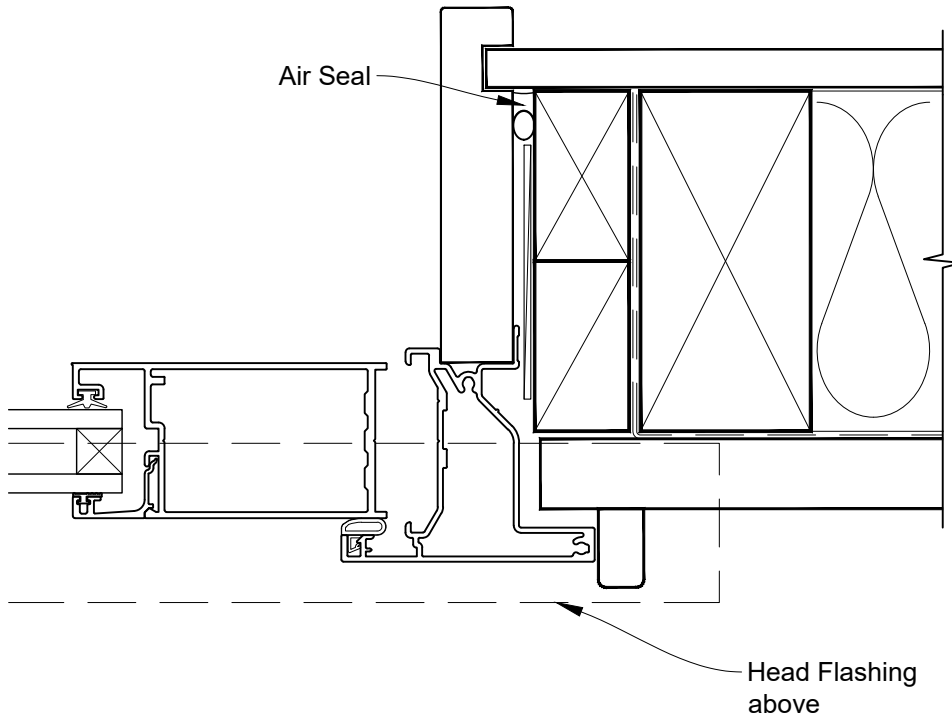

Date: 01.04.19

Scale: 1:2

CAD Ref.: ARHIRW-DH

**INSTALLATION DETAIL - ALTHERM RESIDENTIAL
HINGED DOOR OPEN IN ON RUSTICATED WEATHERBOARD
DIRECT FIXED CLADDING**

Date: 01.04.19

Scale: 1:2

CAD Ref.: ARHIRW-DJ

**INSTALLATION DETAIL - ALTherm RESIDENTIAL
HINGED DOOR OPEN IN ON RUSTICATED WEATHERBOARD
DIRECT FIXED CLADDING**

Date: 01.04.19

Scale: 1:2

CAD Ref.: ARHIRW-DS