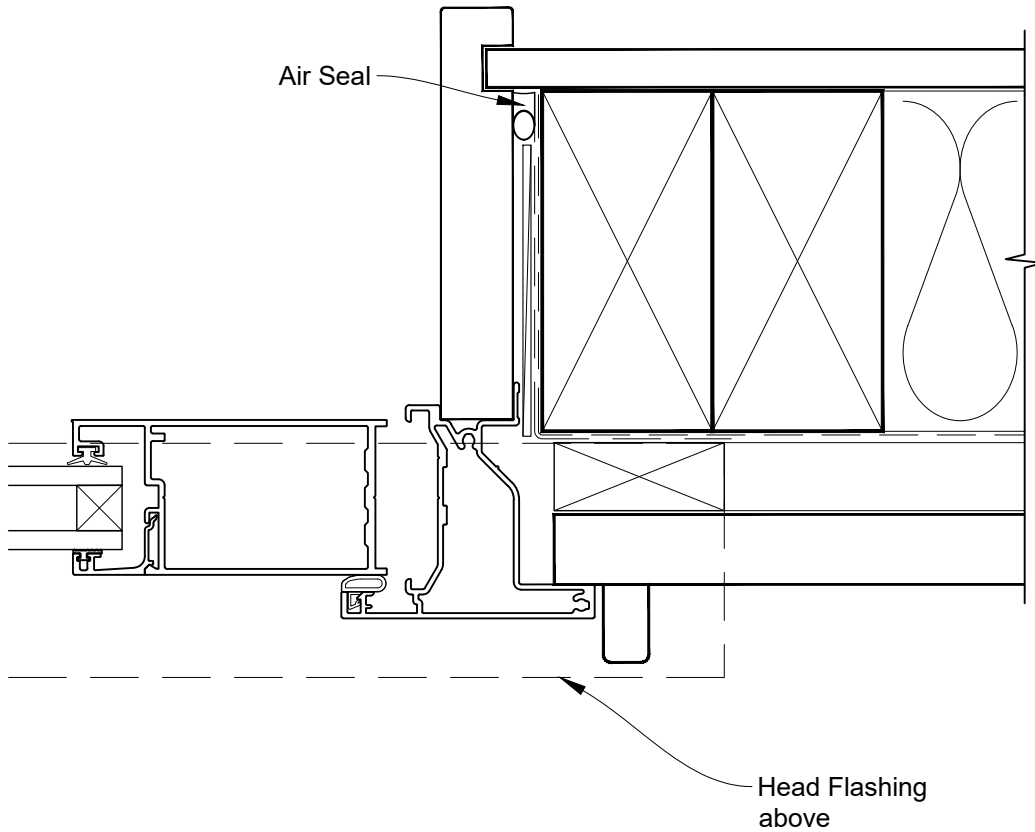

INSTALLATION DETAIL - ALTherm RESIDENTIAL HINGED DOOR OPEN IN ON RUSTICATED WEATHERBOARD CAVITY CONSTRUCTION

Date: 01.04.19

Scale: 1:2

CAD Ref.: ARHIRW-CH

**INSTALLATION DETAIL - ALTherm RESIDENTIAL
HINGED DOOR OPEN IN ON RUSTICATED WEATHERBOARD
CAVITY CONSTRUCTION**

Date: 01.04.19

Scale: 1:2

CAD Ref.: ARHIRW-CJ

INSTALLATION DETAIL - ALTherm RESIDENTIAL HINGED DOOR OPEN IN ON RUSTICATED WEATHERBOARD CAVITY CONSTRUCTION

Date: 01.04.19

Scale: 1:2

CAD Ref.: ARHIRW-CS

**INSTALLATION DETAIL - ALTherm RESIDENTIAL
HINGED DOOR OPEN IN ON RUSTICATED WEATHERBOARD
DIRECT FIXED CLADDING**