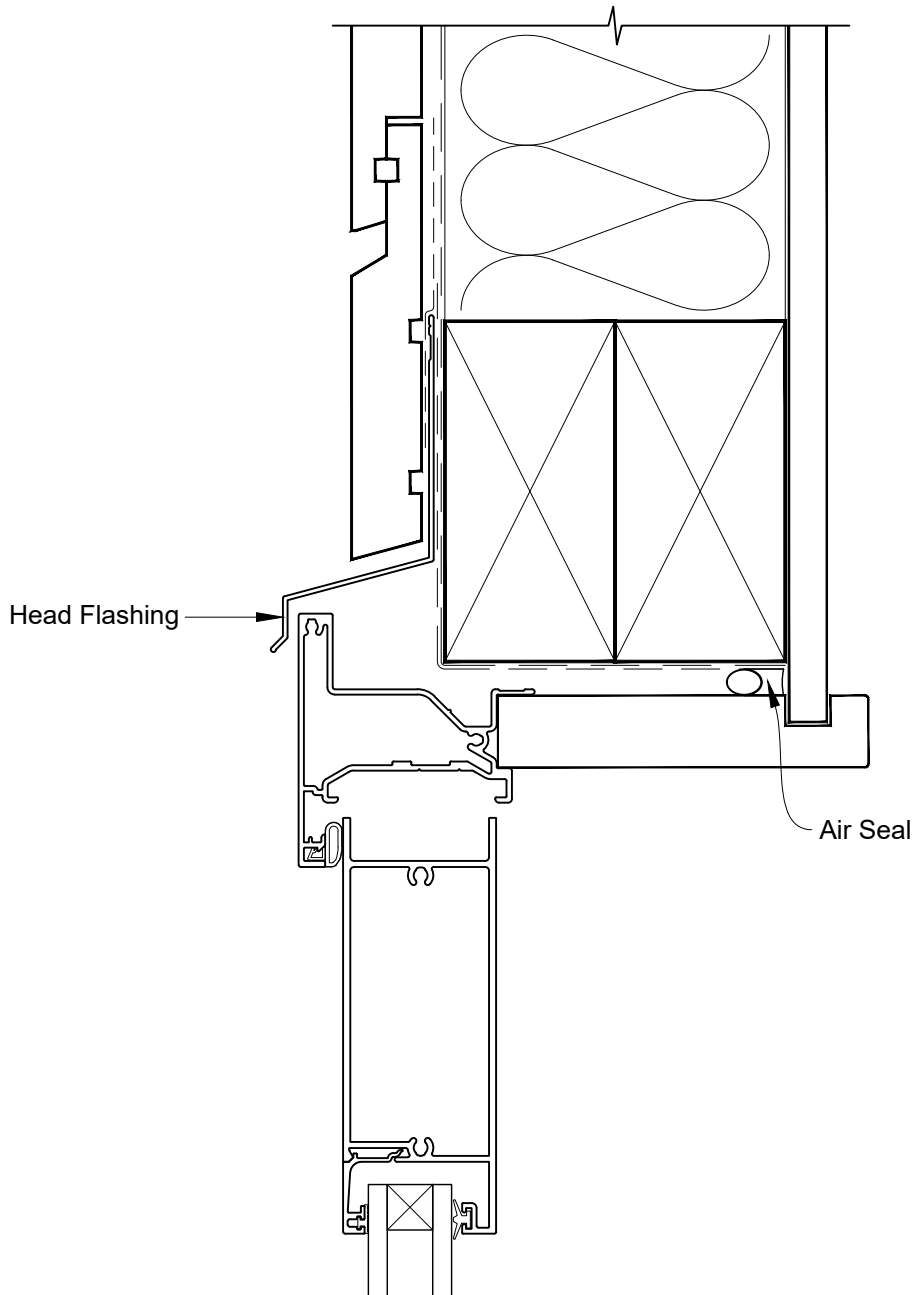

INSTALLATION DETAIL - ALTherm RESIDENTIAL HINGED DOOR OPEN IN ON RUSTICATED WEATHERBOARD CAVITY CONSTRUCTION

Date: 01.04.19

Scale: 1:2

CAD Ref.: ARHIRW-CH

**INSTALLATION DETAIL - ALTherm RESIDENTIAL
HINGED DOOR OPEN IN ON RUSTICATED WEATHERBOARD
CAVITY CONSTRUCTION**

Date: 01.04.19

Scale: 1:2

CAD Ref.: ARHIRW-CJ

INSTALLATION DETAIL - ALTherm RESIDENTIAL HINGED DOOR OPEN IN ON RUSTICATED WEATHERBOARD CAVITY CONSTRUCTION

Date: 01.04.19

Scale: 1:2

CAD Ref.: ARHIRW-CS

**INSTALLATION DETAIL - ALTherm RESIDENTIAL
HINGED DOOR OPEN IN ON RUSTICATED WEATHERBOARD
DIRECT FIXED CLADDING**

Date: 01.04.19

Scale: 1:2

CAD Ref.: ARHIRW-DH

**INSTALLATION DETAIL - ALTHERM RESIDENTIAL
HINGED DOOR OPEN IN ON RUSTICATED WEATHERBOARD
DIRECT FIXED CLADDING**

Date: 01.04.19

Scale: 1:2

CAD Ref.: ARHIRW-DJ