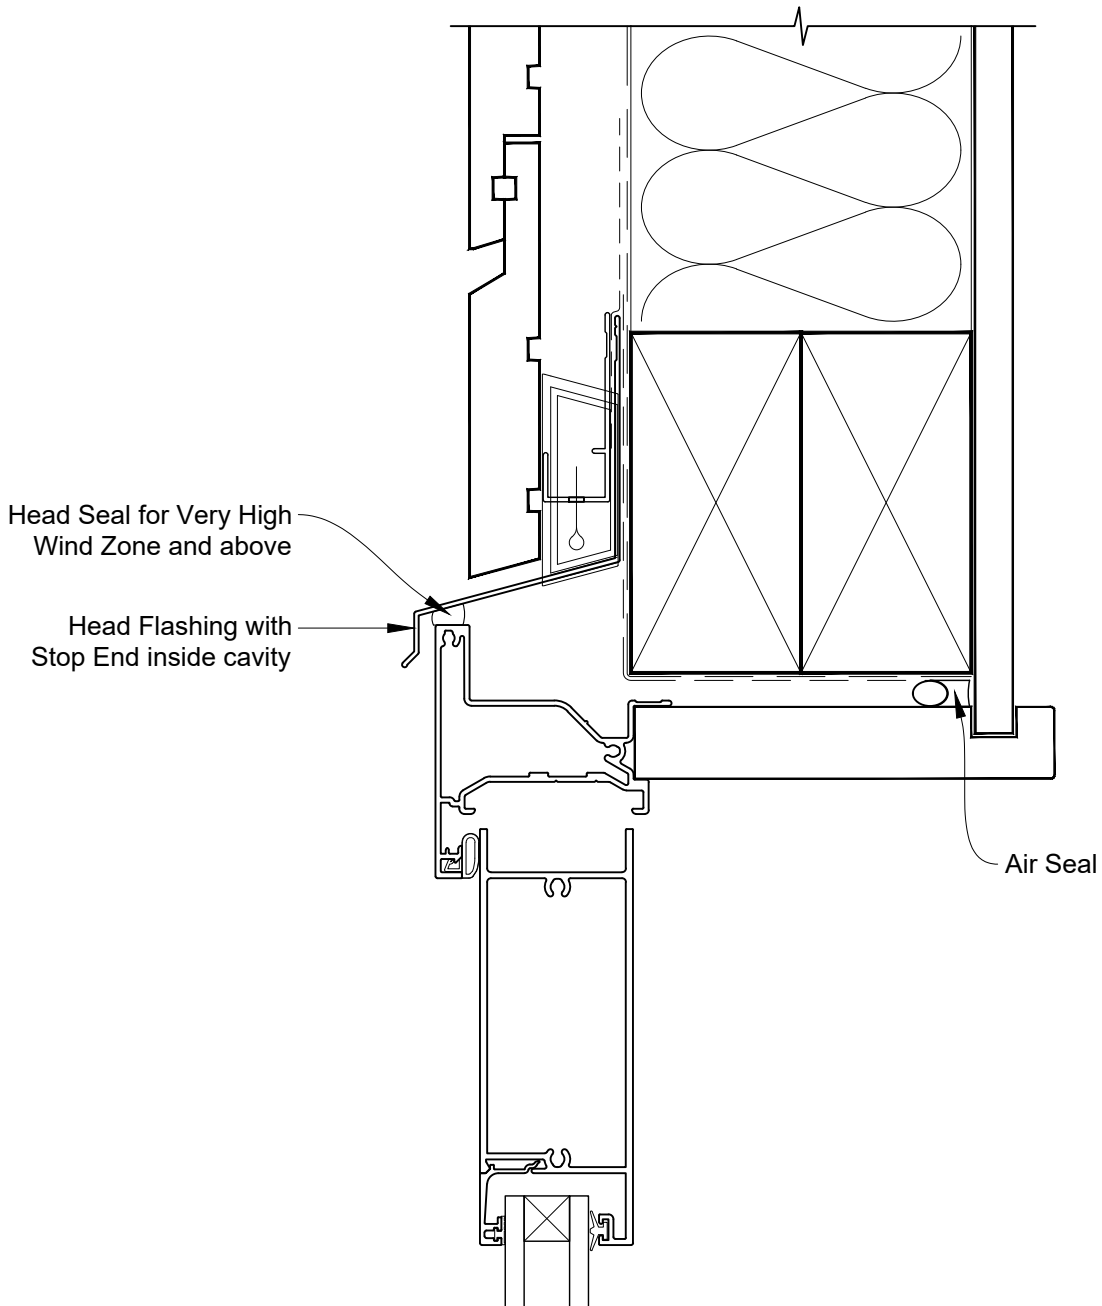

INSTALLATION DETAIL - ALTherm RESIDENTIAL HINGED DOOR OPEN IN ON RUSTICATED WEATHERBOARD CAVITY CONSTRUCTION

Date: 01.04.19

Scale: 1:2

CAD Ref.: ARHIRW-CH

**INSTALLATION DETAIL - ALTherm RESIDENTIAL
HINGED DOOR OPEN IN ON RUSTICATED WEATHERBOARD
CAVITY CONSTRUCTION**

Date: 01.04.19

Scale: 1:2

CAD Ref.: ARHIRW-CJ

INSTALLATION DETAIL - ALTherm RESIDENTIAL HINGED DOOR OPEN IN ON RUSTICATED WEATHERBOARD CAVITY CONSTRUCTION

Date: 01.04.19

Scale: 1:2

CAD Ref.: ARHIRW-CS

**INSTALLATION DETAIL - ALTherm RESIDENTIAL
HINGED DOOR OPEN IN ON RUSTICATED WEATHERBOARD
DIRECT FIXED CLADDING**