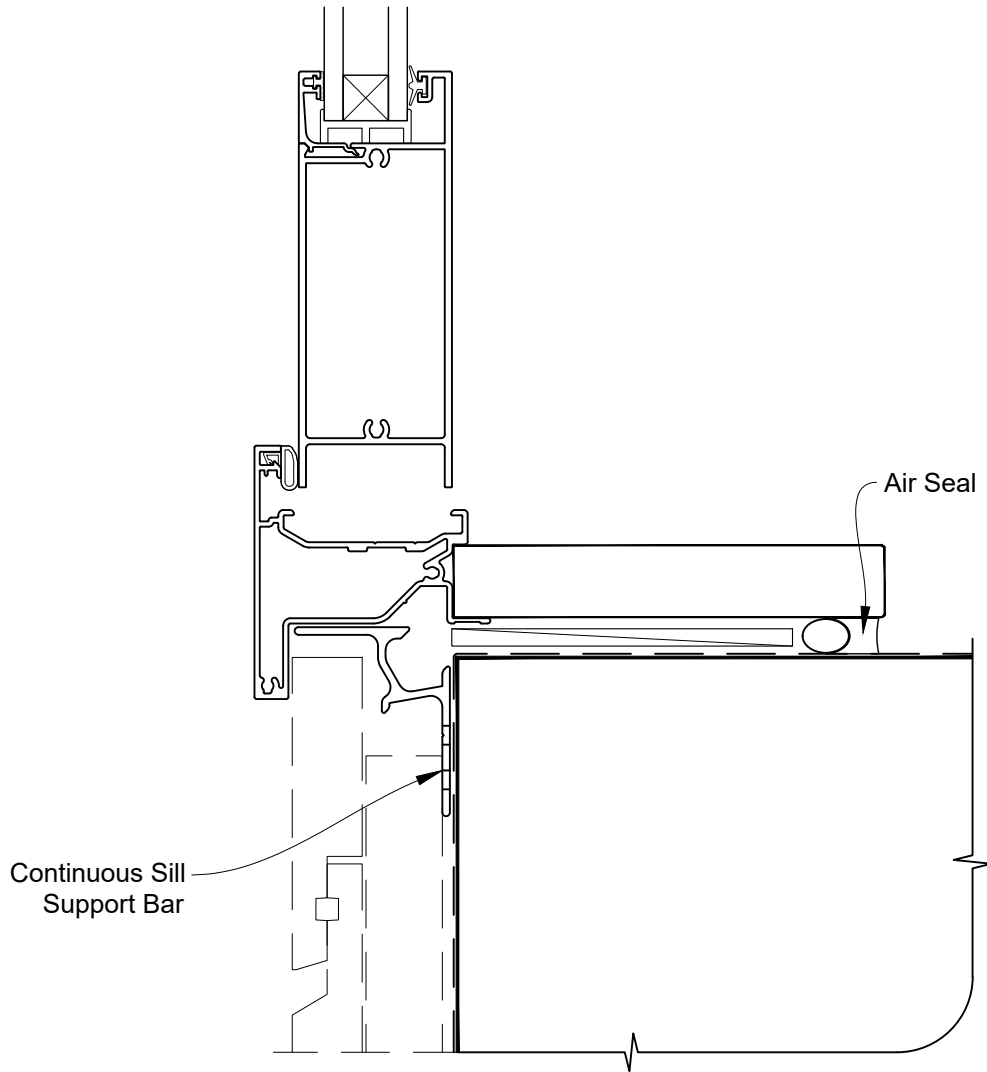

Date: 01.04.19

Scale: 1:2

CAD Ref.: ARHIRW-CJ

INSTALLATION DETAIL - ALTherm RESIDENTIAL HINGED DOOR OPEN IN ON RUSTICATED WEATHERBOARD CAVITY CONSTRUCTION

Date: 01.04.19

Scale: 1:2

CAD Ref.: ARHIRW-CS

**INSTALLATION DETAIL - ALTherm RESIDENTIAL
HINGED DOOR OPEN IN ON RUSTICATED WEATHERBOARD
DIRECT FIXED CLADDING**

Date: 01.04.19

Scale: 1:2

CAD Ref.: ARHIRW-DH

**INSTALLATION DETAIL - ALTHERM RESIDENTIAL
HINGED DOOR OPEN IN ON RUSTICATED WEATHERBOARD
DIRECT FIXED CLADDING**

Date: 01.04.19

Scale: 1:2

CAD Ref.: ARHIRW-DJ