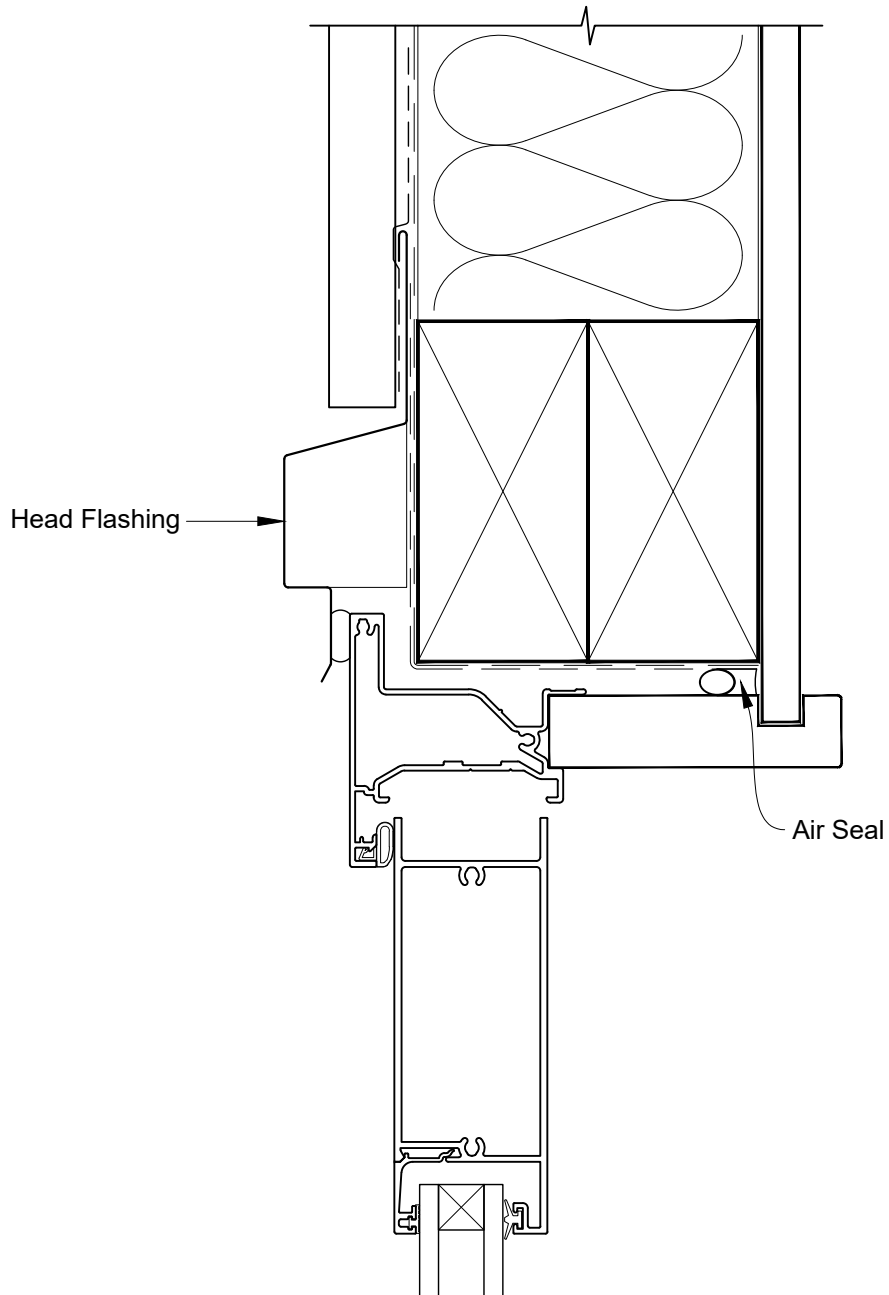

**INSTALLATION DETAIL - ALTherm RESIDENTIAL
HINGED DOOR OPEN IN ON PROFILE METAL
CAVITY CONSTRUCTION**

Date: 01.04.19

Scale: 1:2

CAD Ref.: ARHIPM-CH

INSTALLATION DETAIL - ALTHERM RESIDENTIAL HINGED DOOR OPEN IN ON PROFILE METAL CAVITY CONSTRUCTION

Date: 01.04.19

Scale: 1:2

CAD Ref.: ARHIPM-CJ

INSTALLATION DETAIL - ALTHERM RESIDENTIAL HINGED DOOR OPEN IN ON PROFILE METAL CAVITY CONSTRUCTION

Date: 01.04.19

Scale: 1:2

CAD Ref.: ARHIPM-CS

**INSTALLATION DETAIL - ALTHERM RESIDENTIAL
HINGED DOOR OPEN IN ON PROFILE METAL
DIRECT FIXED CLADDING**

Date: 01.04.19

Scale: 1:2

CAD Ref.: ARHIPM-DH

**INSTALLATION DETAIL - ALTHERM RESIDENTIAL
HINGED DOOR OPEN IN ON PROFILE METAL
DIRECT FIXED CLADDING**

Date: 01.04.19

Scale: 1:2

CAD Ref.: ARHIPM-DJ

**INSTALLATION DETAIL - ALTHERM RESIDENTIAL
HINGED DOOR OPEN IN ON PROFILE METAL
DIRECT FIXED CLADDING**