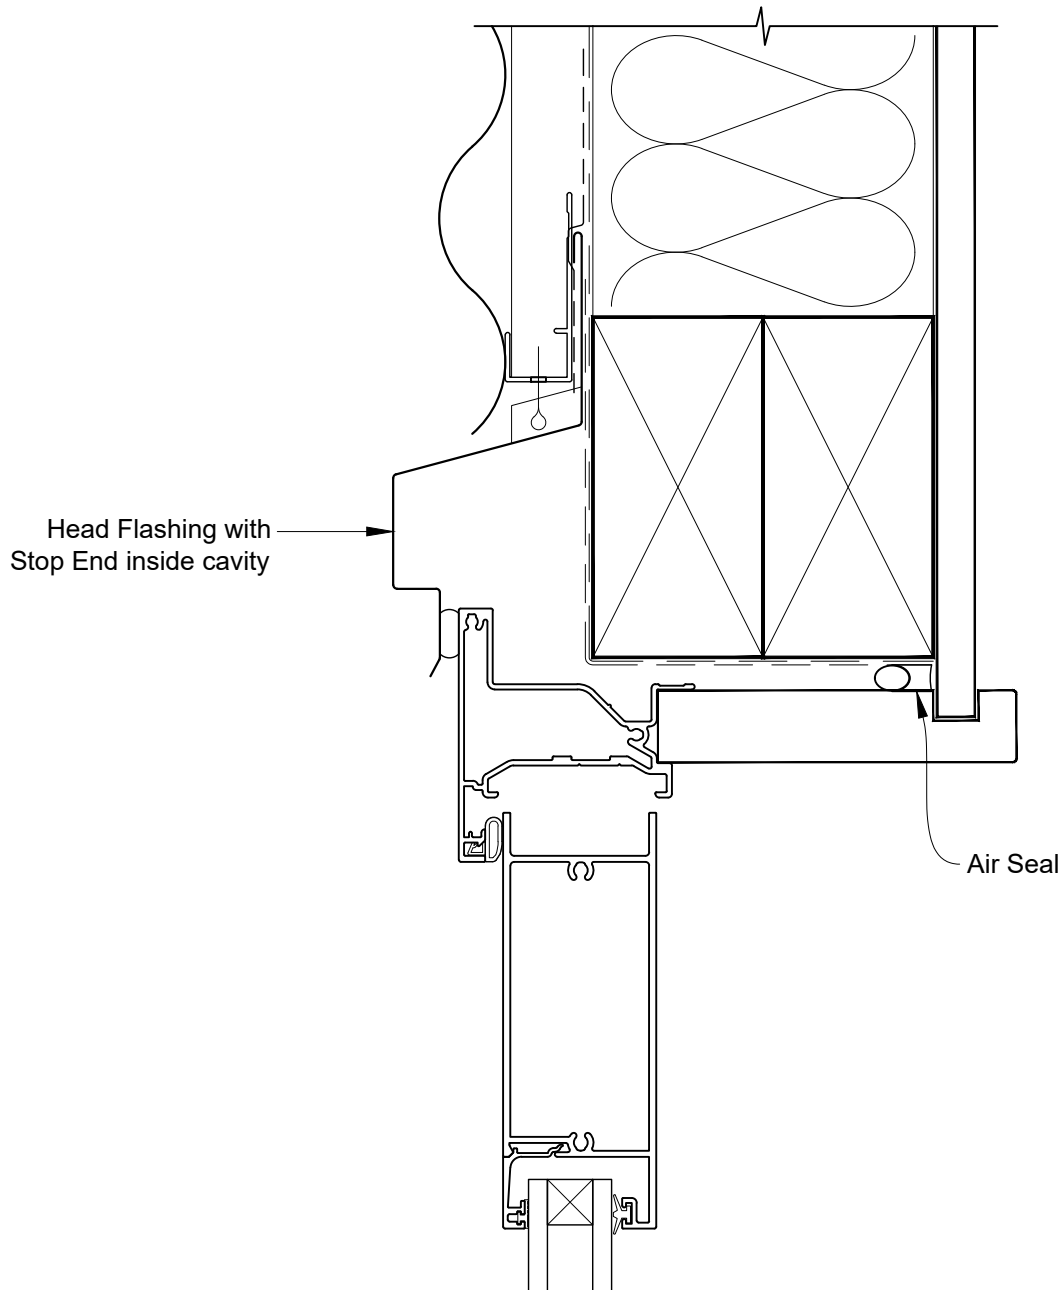

**INSTALLATION DETAIL - ALTherm RESIDENTIAL
HINGED DOOR OPEN IN ON PROFILE METAL
CAVITY CONSTRUCTION**

Date: 01.04.19

Scale: 1:2

CAD Ref.: ARHIPM-CH

INSTALLATION DETAIL - ALTHERM RESIDENTIAL HINGED DOOR OPEN IN ON PROFILE METAL CAVITY CONSTRUCTION

Date: 01.04.19

Scale: 1:2

CAD Ref.: ARHIPM-CJ

INSTALLATION DETAIL - ALTHERM RESIDENTIAL HINGED DOOR OPEN IN ON PROFILE METAL CAVITY CONSTRUCTION

Date: 01.04.19

Scale: 1:2

CAD Ref.: ARHIPM-CS

**INSTALLATION DETAIL - ALTHERM RESIDENTIAL
HINGED DOOR OPEN IN ON PROFILE METAL
DIRECT FIXED CLADDING**

Date: 01.04.19

Scale: 1:2

CAD Ref.: ARHIPM-DS