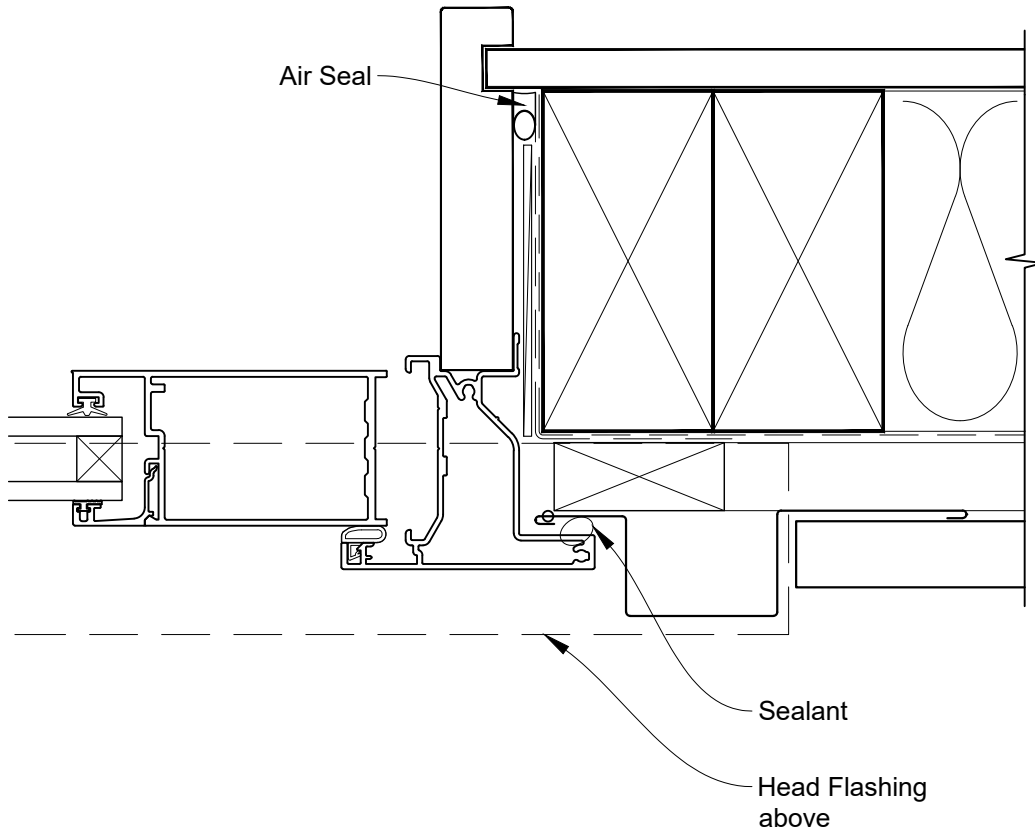

**INSTALLATION DETAIL - ALTherm RESIDENTIAL
HINGED DOOR OPEN IN ON PROFILE METAL
CAVITY CONSTRUCTION**

Date: 01.04.19

Scale: 1:2

CAD Ref.: ARHIPM-CH

INSTALLATION DETAIL - ALTHERM RESIDENTIAL HINGED DOOR OPEN IN ON PROFILE METAL CAVITY CONSTRUCTION

Date: 01.04.19

Scale: 1:2

CAD Ref.: ARHIPM-CJ

INSTALLATION DETAIL - ALTHERM RESIDENTIAL HINGED DOOR OPEN IN ON PROFILE METAL CAVITY CONSTRUCTION

Date: 01.04.19

Scale: 1:2

CAD Ref.: ARHIPM-CS

**INSTALLATION DETAIL - ALTHERM RESIDENTIAL
HINGED DOOR OPEN IN ON PROFILE METAL
DIRECT FIXED CLADDING**

Date: 01.04.19

Scale: 1:2

CAD Ref.: ARHIPM-DS