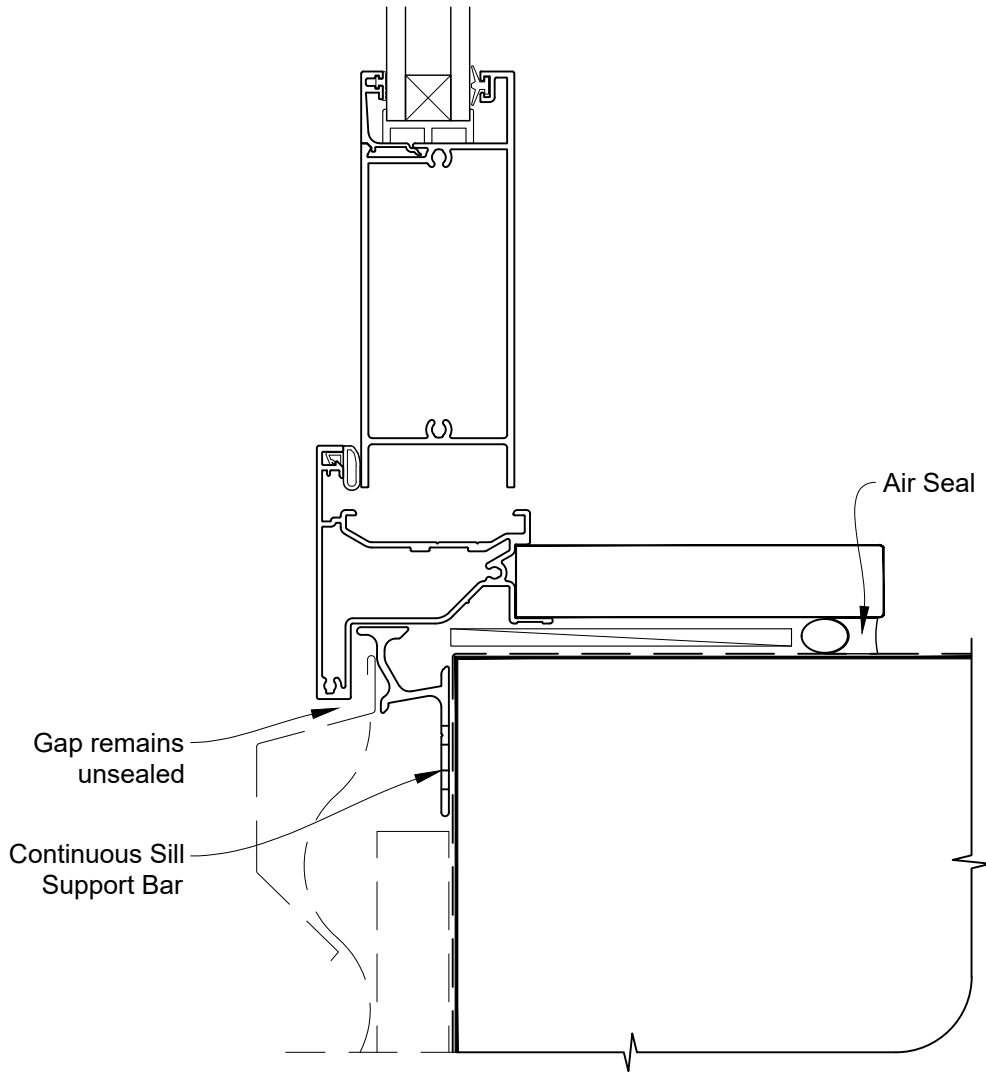

**INSTALLATION DETAIL - ALTherm RESIDENTIAL
HINGED DOOR OPEN IN ON PROFILE METAL
CAVITY CONSTRUCTION**

Date: 01.04.19

Scale: 1:2

CAD Ref.: ARHIPM-CH

INSTALLATION DETAIL - ALTHERM RESIDENTIAL HINGED DOOR OPEN IN ON PROFILE METAL CAVITY CONSTRUCTION

Date: 01.04.19

Scale: 1:2

CAD Ref.: ARHIPM-CJ

INSTALLATION DETAIL - ALTHERM RESIDENTIAL HINGED DOOR OPEN IN ON PROFILE METAL CAVITY CONSTRUCTION

Date: 01.04.19

Scale: 1:2

CAD Ref.: ARHIPM-CS

**INSTALLATION DETAIL - ALTHERM RESIDENTIAL
HINGED DOOR OPEN IN ON PROFILE METAL
DIRECT FIXED CLADDING**

Date: 01.04.19

Scale: 1:2

CAD Ref.: ARHIPM-DH

**INSTALLATION DETAIL - ALTHERM RESIDENTIAL
HINGED DOOR OPEN IN ON PROFILE METAL
DIRECT FIXED CLADDING**

Date: 01.04.19

Scale: 1:2

CAD Ref.: ARHIPM-DJ

**INSTALLATION DETAIL - ALTHERM RESIDENTIAL
HINGED DOOR OPEN IN ON PROFILE METAL
DIRECT FIXED CLADDING**