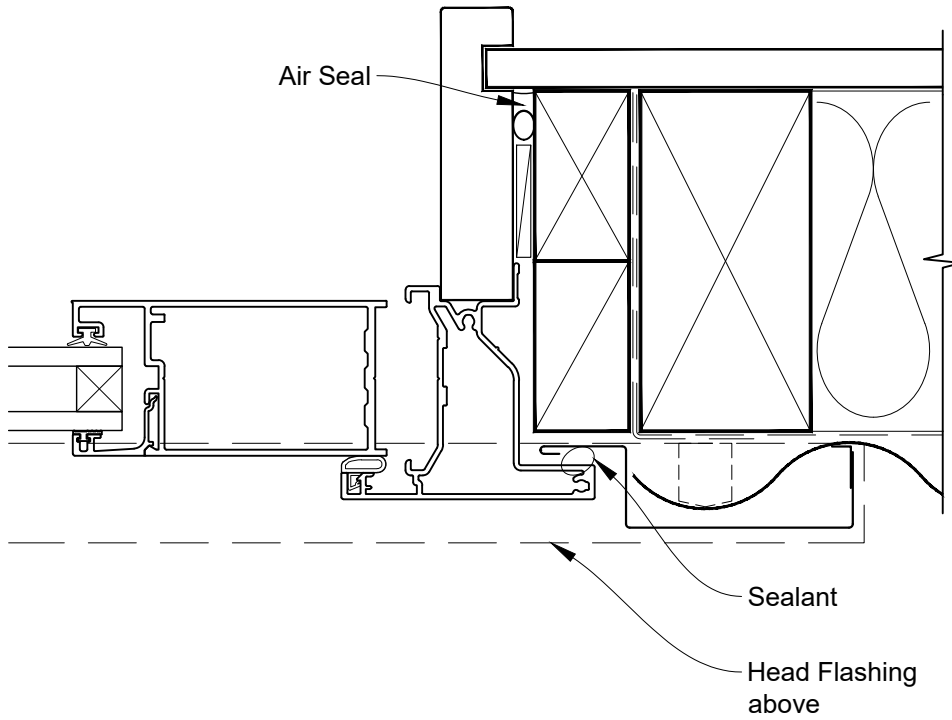

Date: 01.04.19

Scale: 1:2

CAD Ref.: ARHIPM-CJ

INSTALLATION DETAIL - ALTHERM RESIDENTIAL HINGED DOOR OPEN IN ON PROFILE METAL CAVITY CONSTRUCTION

Date: 01.04.19

Scale: 1:2

CAD Ref.: ARHIPM-CS

**INSTALLATION DETAIL - ALTHERM RESIDENTIAL
HINGED DOOR OPEN IN ON PROFILE METAL
DIRECT FIXED CLADDING**

Date: 01.04.19

Scale: 1:2

CAD Ref.: ARHIPM-DH

**INSTALLATION DETAIL - ALTHERM RESIDENTIAL
HINGED DOOR OPEN IN ON PROFILE METAL
DIRECT FIXED CLADDING**

Date: 01.04.19

Scale: 1:2

CAD Ref.: ARHIPM-DJ

**INSTALLATION DETAIL - ALTHERM RESIDENTIAL
HINGED DOOR OPEN IN ON PROFILE METAL
DIRECT FIXED CLADDING**

Date: 01.04.19

Scale: 1:2

CAD Ref.: ARHIPM-DS