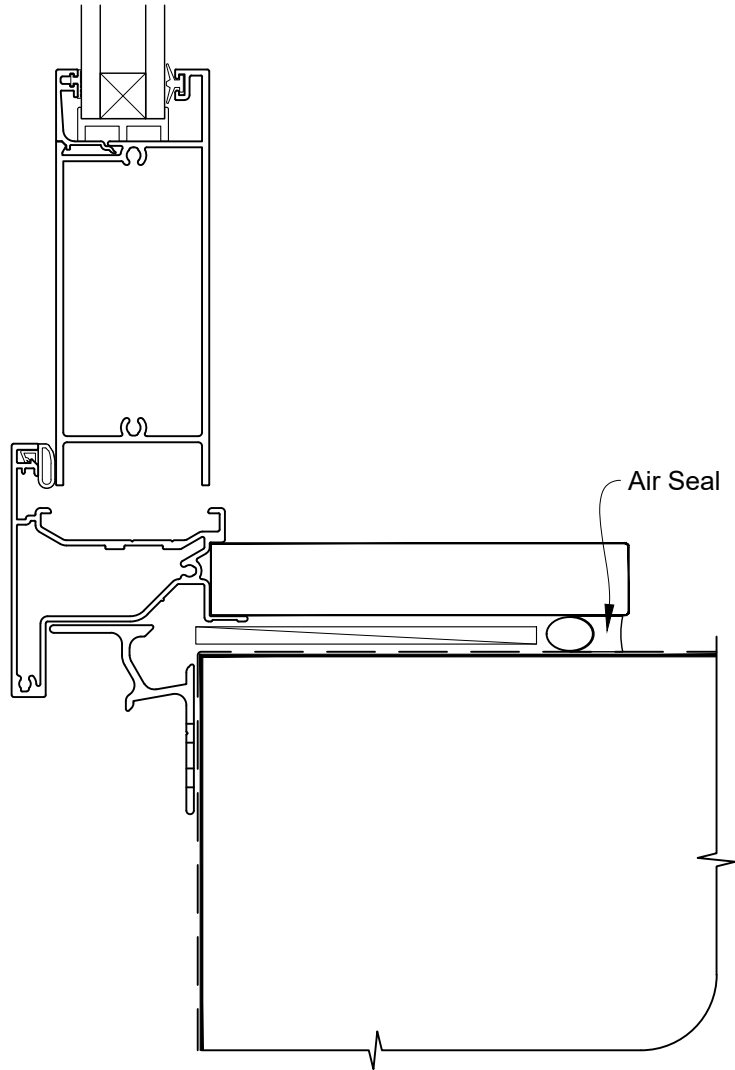

Date: 01.04.19

Scale: 1:2

CAD Ref.: ARHINC-CJ

**INSTALLATION DETAIL - ALTHERM RESIDENTIAL
HINGED DOOR OPEN IN ON NO CLADDING
CAVITY CONSTRUCTION**

Date: 01.04.19

Scale: 1:2

CAD Ref.: ARHINC-CS

**INSTALLATION DETAIL - ALTHERM RESIDENTIAL
HINGED DOOR OPEN IN ON NO CLADDING
DIRECT FIXED CLADDING**

Date: 01.04.19

Scale: 1:2

CAD Ref.: ARHINC-DH

**INSTALLATION DETAIL - ALTHERM RESIDENTIAL
HINGED DOOR OPEN IN ON NO CLADDING
DIRECT FIXED CLADDING**

Date: 01.04.19

Scale: 1:2

CAD Ref.: ARHINC-DJ

**INSTALLATION DETAIL - ALTherm RESIDENTIAL
HINGED DOOR OPEN IN ON NO CLADDING
DIRECT FIXED CLADDING**

Date: 01.04.19

Scale: 1:2

CAD Ref.: ARHINC-DS