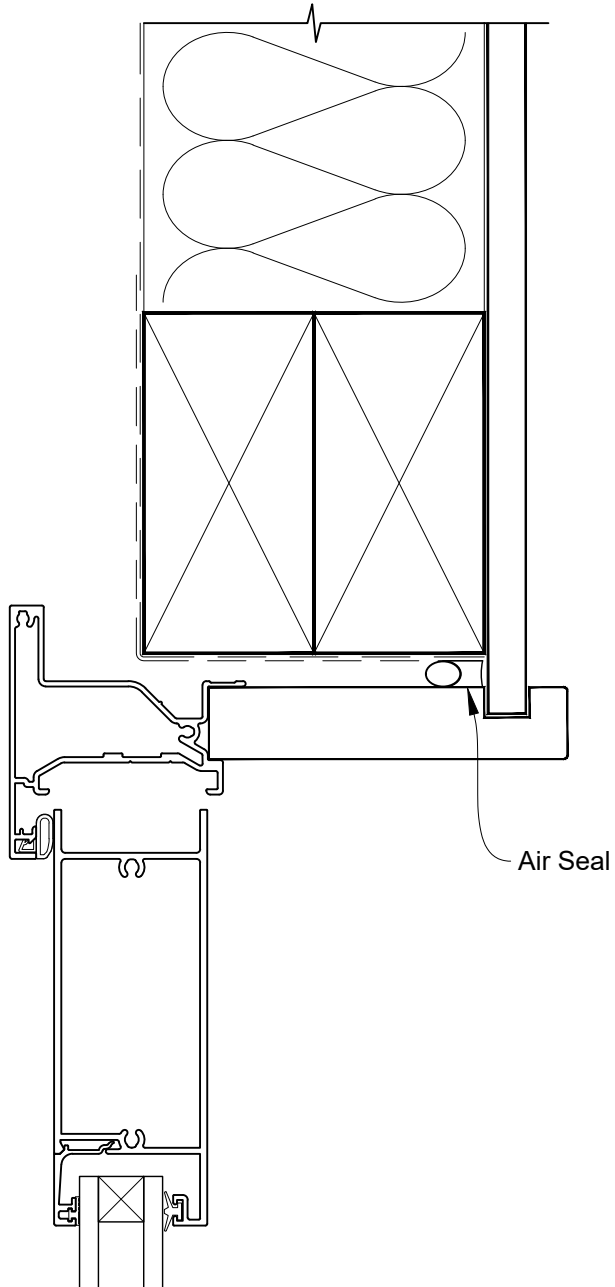

**INSTALLATION DETAIL - ALTherm RESIDENTIAL
HINGED DOOR OPEN IN ON NO CLADDING
CAVITY CONSTRUCTION**

Date: 01.04.19

Scale: 1:2

CAD Ref.: ARHINC-CH

**INSTALLATION DETAIL - ALTHERM RESIDENTIAL
HINGED DOOR OPEN IN ON NO CLADDING
CAVITY CONSTRUCTION**

Date: 01.04.19

Scale: 1:2

CAD Ref.: ARHINC-CJ

**INSTALLATION DETAIL - ALTHERM RESIDENTIAL
HINGED DOOR OPEN IN ON NO CLADDING
CAVITY CONSTRUCTION**

Date: 01.04.19

Scale: 1:2

CAD Ref.: ARHINC-CS

**INSTALLATION DETAIL - ALTHERM RESIDENTIAL
HINGED DOOR OPEN IN ON NO CLADDING
DIRECT FIXED CLADDING**

Date: 01.04.19

Scale: 1:2

CAD Ref.: ARHINC-DS