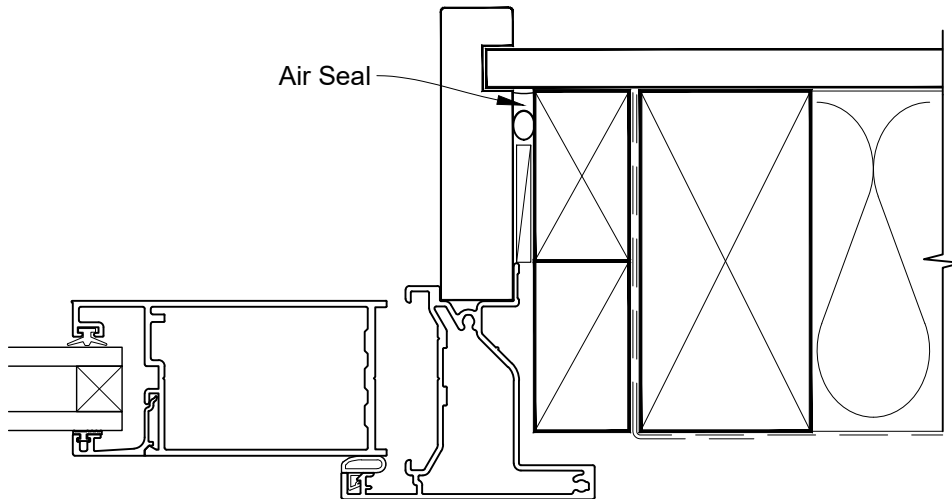

Date: 01.04.19

Scale: 1:2

CAD Ref.: ARHINC-DH

**INSTALLATION DETAIL - ALTHERM RESIDENTIAL
HINGED DOOR OPEN IN ON NO CLADDING
DIRECT FIXED CLADDING**

Date: 01.04.19

Scale: 1:2

CAD Ref.: ARHINC-DJ

**INSTALLATION DETAIL - ALTherm RESIDENTIAL
HINGED DOOR OPEN IN ON NO CLADDING
DIRECT FIXED CLADDING**

Date: 01.04.19

Scale: 1:2

CAD Ref.: ARHINC-DS