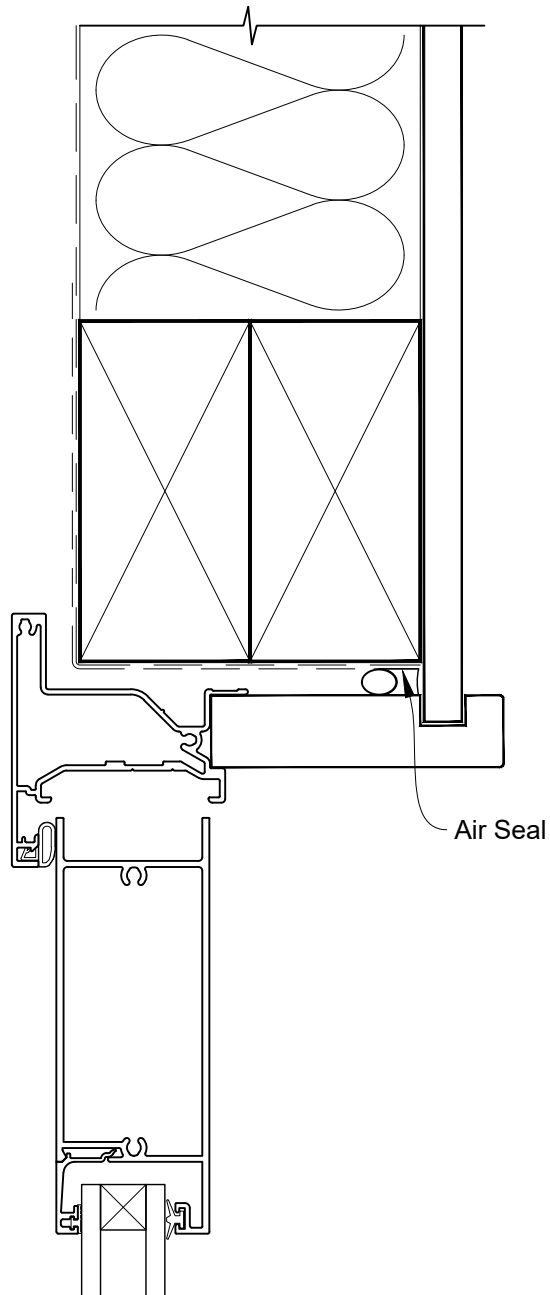

**INSTALLATION DETAIL - ALTHERM RESIDENTIAL
HINGED DOOR OPEN IN ON NO CLADDING
DIRECT FIXED CLADDING**

Date: 01.04.19

Scale: 1:2

CAD Ref.: ARHINC-DH