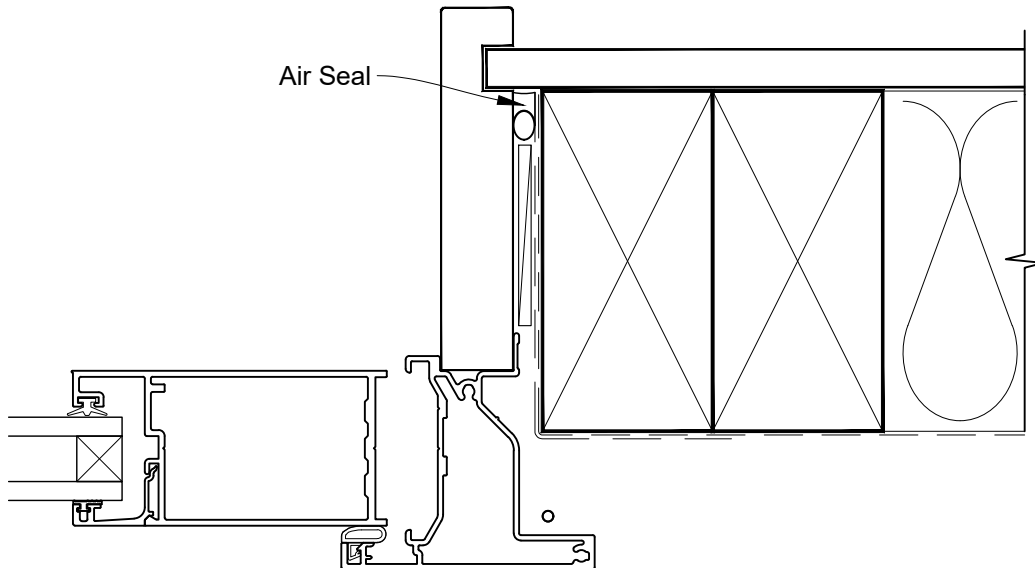

**INSTALLATION DETAIL - ALTherm RESIDENTIAL
HINGED DOOR OPEN IN ON NO CLADDING
CAVITY CONSTRUCTION**

Date: 01.04.19

Scale: 1:2

CAD Ref.: ARHINC-CH

**INSTALLATION DETAIL - ALTHERM RESIDENTIAL
HINGED DOOR OPEN IN ON NO CLADDING
CAVITY CONSTRUCTION**

Date: 01.04.19

Scale: 1:2

CAD Ref.: ARHINC-CJ

**INSTALLATION DETAIL - ALTHERM RESIDENTIAL
HINGED DOOR OPEN IN ON NO CLADDING
CAVITY CONSTRUCTION**

Date: 01.04.19

Scale: 1:2

CAD Ref.: ARHINC-CS

**INSTALLATION DETAIL - ALTHERM RESIDENTIAL
HINGED DOOR OPEN IN ON NO CLADDING
DIRECT FIXED CLADDING**