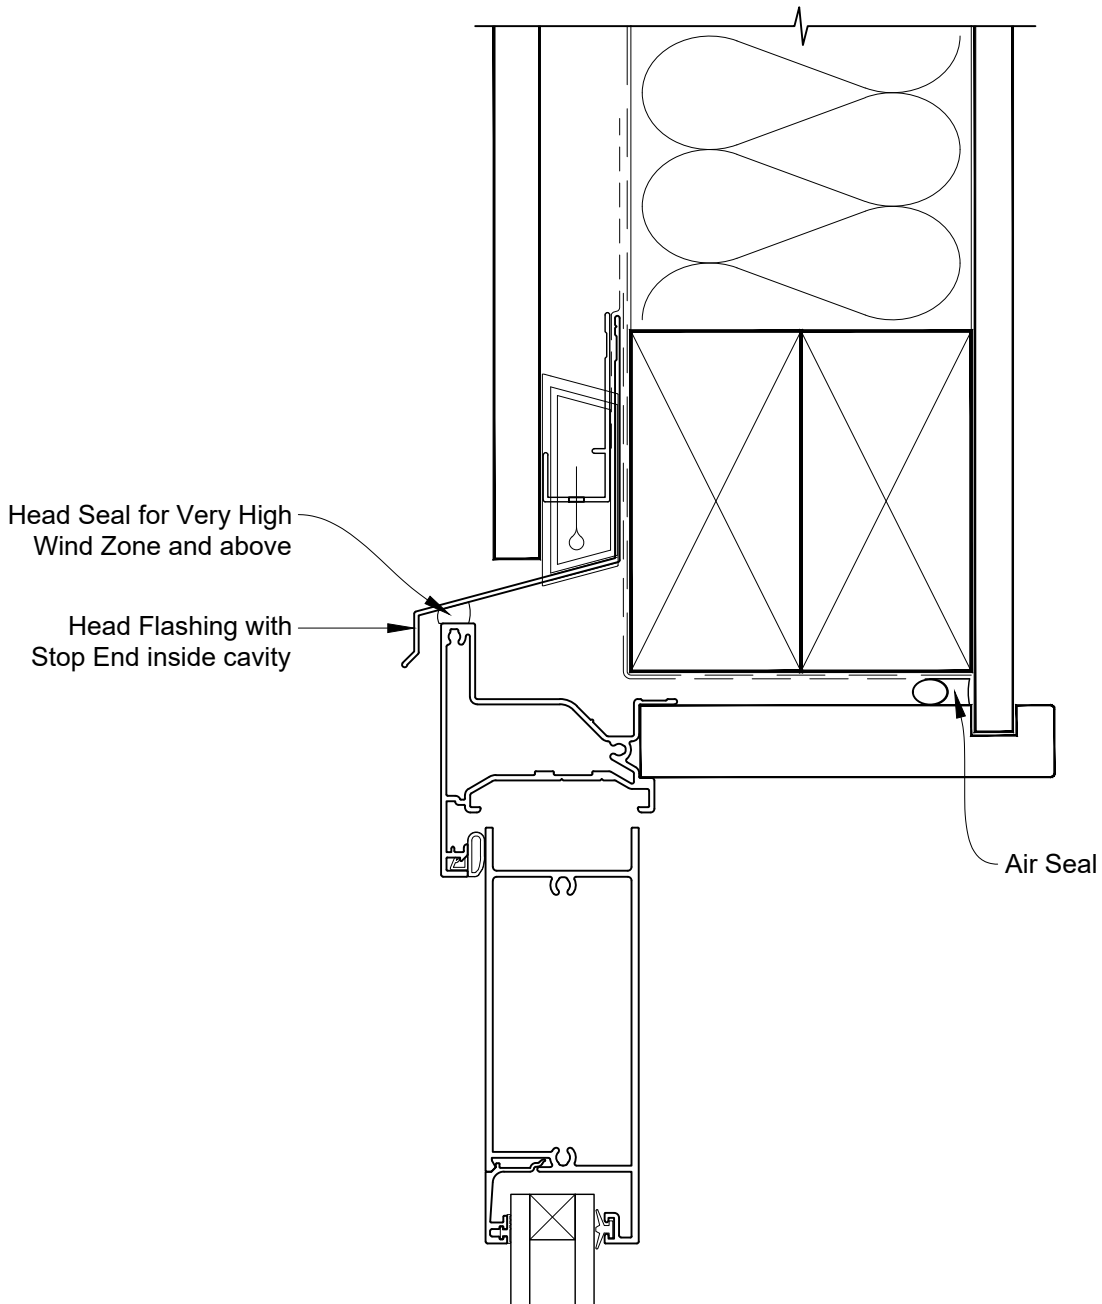

INSTALLATION DETAIL - ALTherm RESIDENTIAL HINGED DOOR OPEN IN ON FLAT SHEET CAVITY CONSTRUCTION

Date: 01.04.19

Scale: 1:2

CAD Ref.: ARHIFS-CH

**INSTALLATION DETAIL - ALTHERM RESIDENTIAL
HINGED DOOR OPEN IN ON FLAT SHEET
CAVITY CONSTRUCTION**