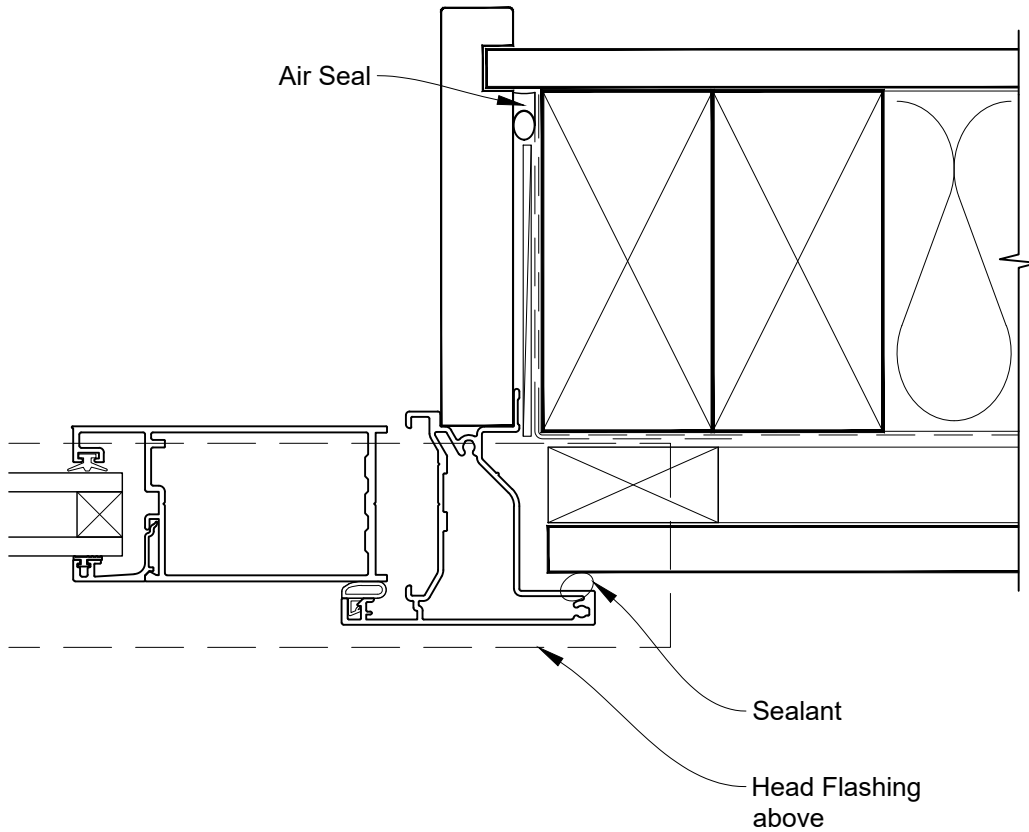

INSTALLATION DETAIL - ALTherm RESIDENTIAL HINGED DOOR OPEN IN ON FLAT SHEET CAVITY CONSTRUCTION

Date: 01.04.19

Scale: 1:2

CAD Ref.: ARHIFS-CH

**INSTALLATION DETAIL - ALTHERM RESIDENTIAL
HINGED DOOR OPEN IN ON FLAT SHEET
CAVITY CONSTRUCTION**

Date: 01.04.19

Scale: 1:2

CAD Ref.: ARHIFS-CJ

INSTALLATION DETAIL - ALTHERM RESIDENTIAL HINGED DOOR OPEN IN ON FLAT SHEET CAVITY CONSTRUCTION

Date: 01.04.19

Scale: 1:2

CAD Ref.: ARHIFS-CS

**INSTALLATION DETAIL - ALTherm RESIDENTIAL
HINGED DOOR OPEN IN ON FLAT SHEET
DIRECT FIXED CLADDING**