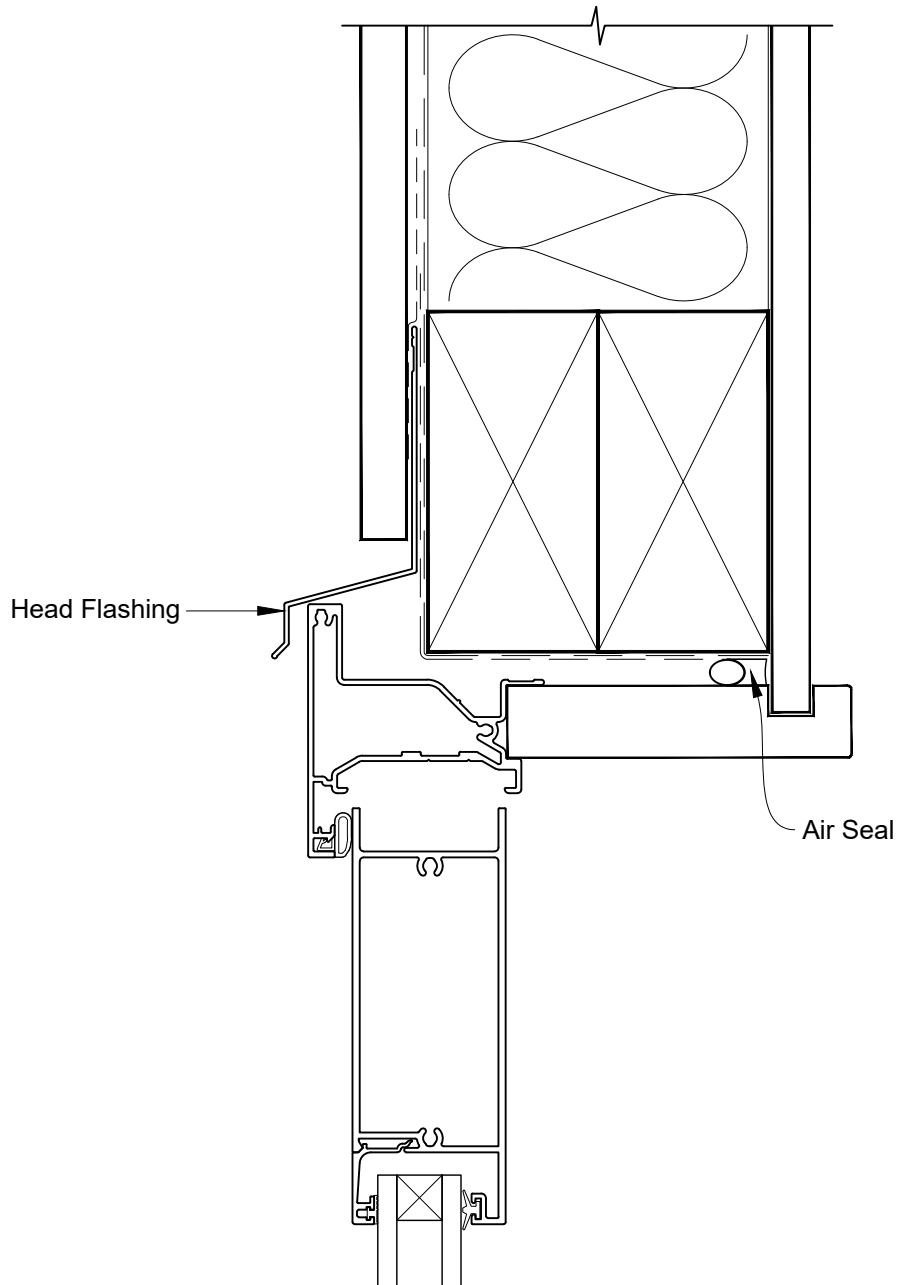

**INSTALLATION DETAIL - ALTherm RESIDENTIAL
HINGED DOOR OPEN IN ON FLAT SHEET
DIRECT FIXED CLADDING**

Date: 01.04.19

Scale: 1:2

CAD Ref.: ARHIFS-DH