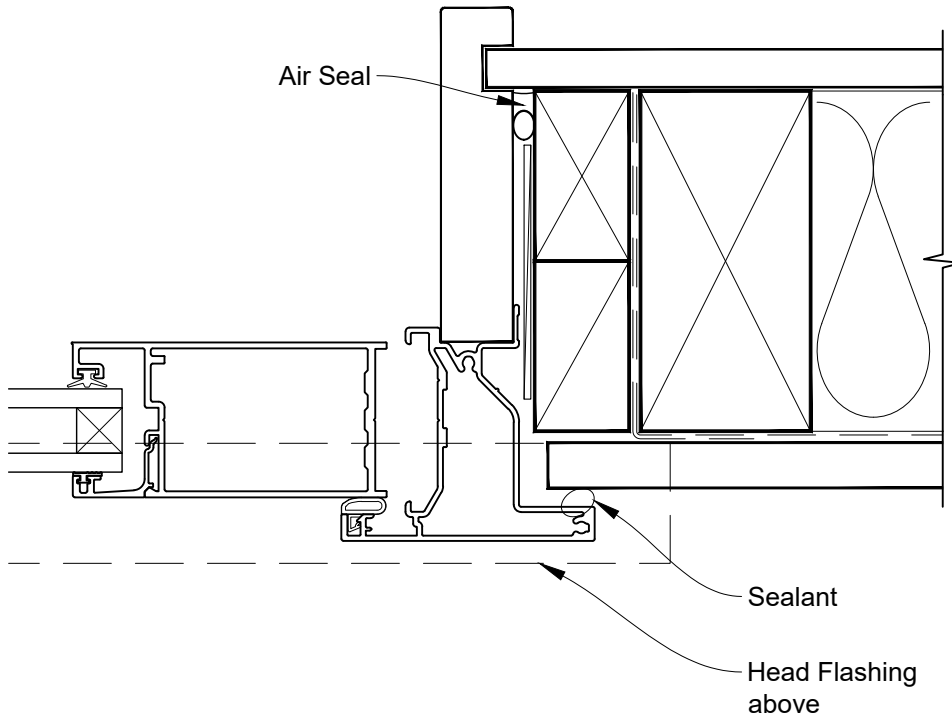

Date: 01.04.19

Scale: 1:2

CAD Ref.: ARHIFS-DH

**INSTALLATION DETAIL - ALTHERM RESIDENTIAL
HINGED DOOR OPEN IN ON FLAT SHEET
DIRECT FIXED CLADDING**

Date: 01.04.19

Scale: 1:2

CAD Ref.: ARHIFS-DJ

**INSTALLATION DETAIL - ALTHERM RESIDENTIAL
HINGED DOOR OPEN IN ON FLAT SHEET
DIRECT FIXED CLADDING**