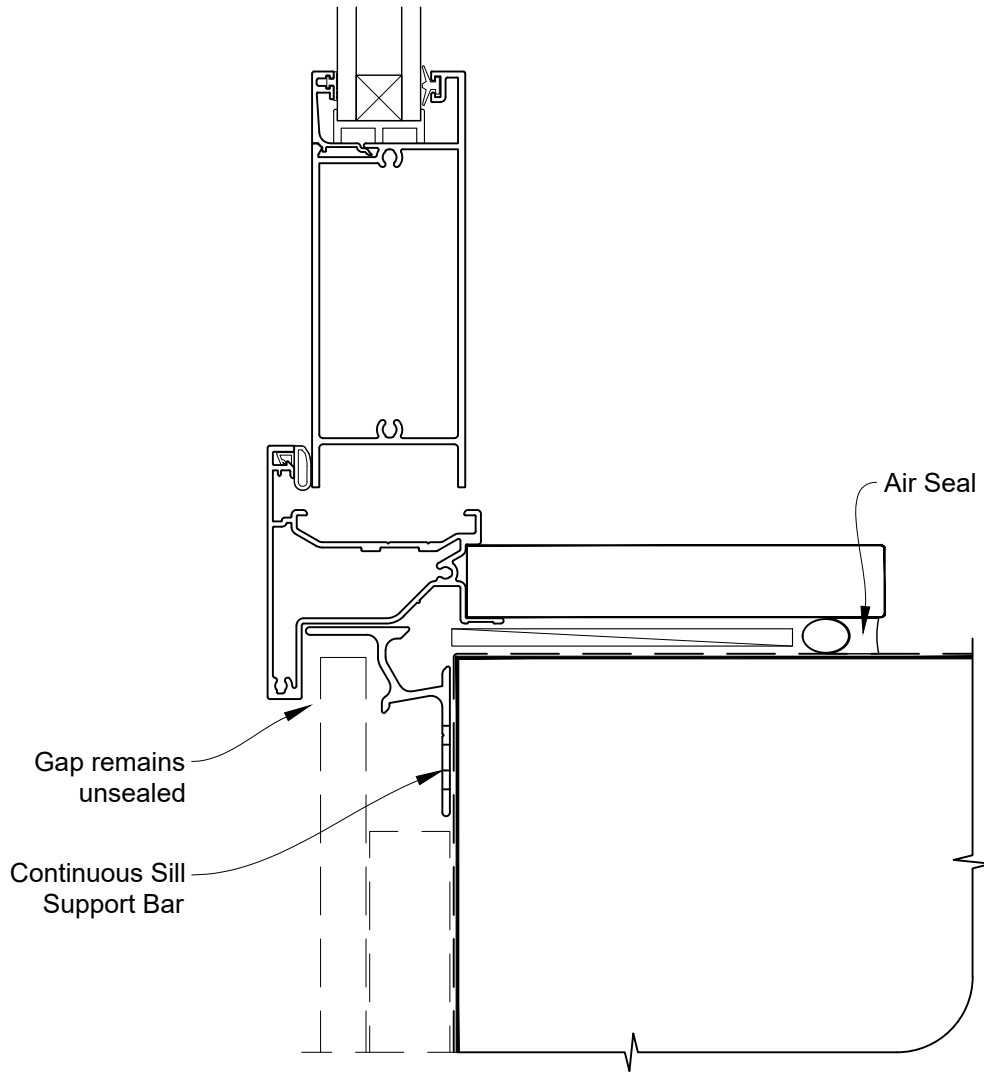

Date: 01.04.19

Scale: 1:2

CAD Ref.: ARHIFS-CJ

INSTALLATION DETAIL - ALTHERM RESIDENTIAL HINGED DOOR OPEN IN ON FLAT SHEET CAVITY CONSTRUCTION

Date: 01.04.19

Scale: 1:2

CAD Ref.: ARHIFS-CS

**INSTALLATION DETAIL - ALTherm RESIDENTIAL
HINGED DOOR OPEN IN ON FLAT SHEET
DIRECT FIXED CLADDING**