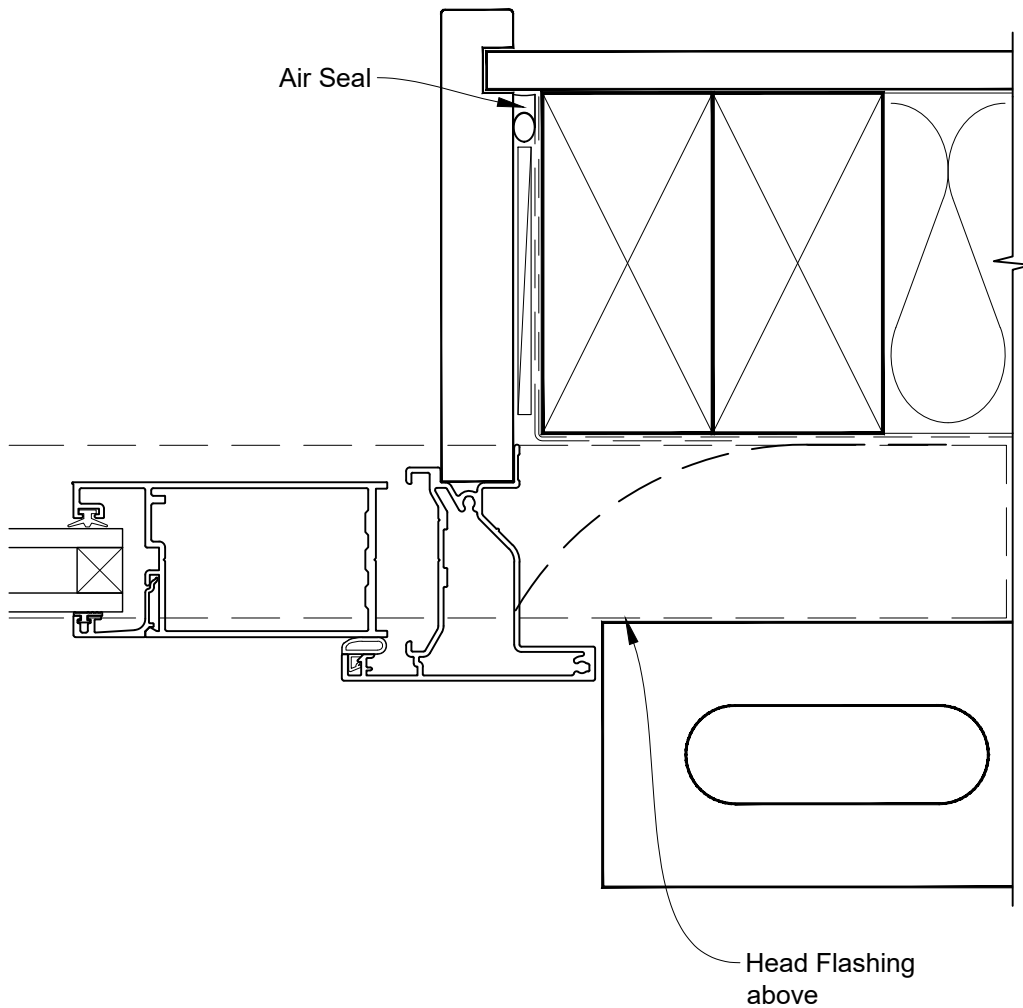

**INSTALLATION DETAIL - ALTHERM RESIDENTIAL
HINGED DOOR OPEN IN ON BRICK VENEER
CAVITY CONSTRUCTION**

Date: 01.04.19

Scale: 1:2

CAD Ref.: ARHIBV-CH

**INSTALLATION DETAIL - ALTHERM RESIDENTIAL
HINGED DOOR OPEN IN ON BRICK VENEER
CAVITY CONSTRUCTION**

Date: 01.04.19

Scale: 1:2

CAD Ref.: ARHIBV-CJ

**INSTALLATION DETAIL - ALTherm RESIDENTIAL
HINGED DOOR OPEN IN ON BRICK VENEER
CAVITY CONSTRUCTION**

Date: 01.04.19

Scale: 1:2

CAD Ref.: ARHIBV-CS