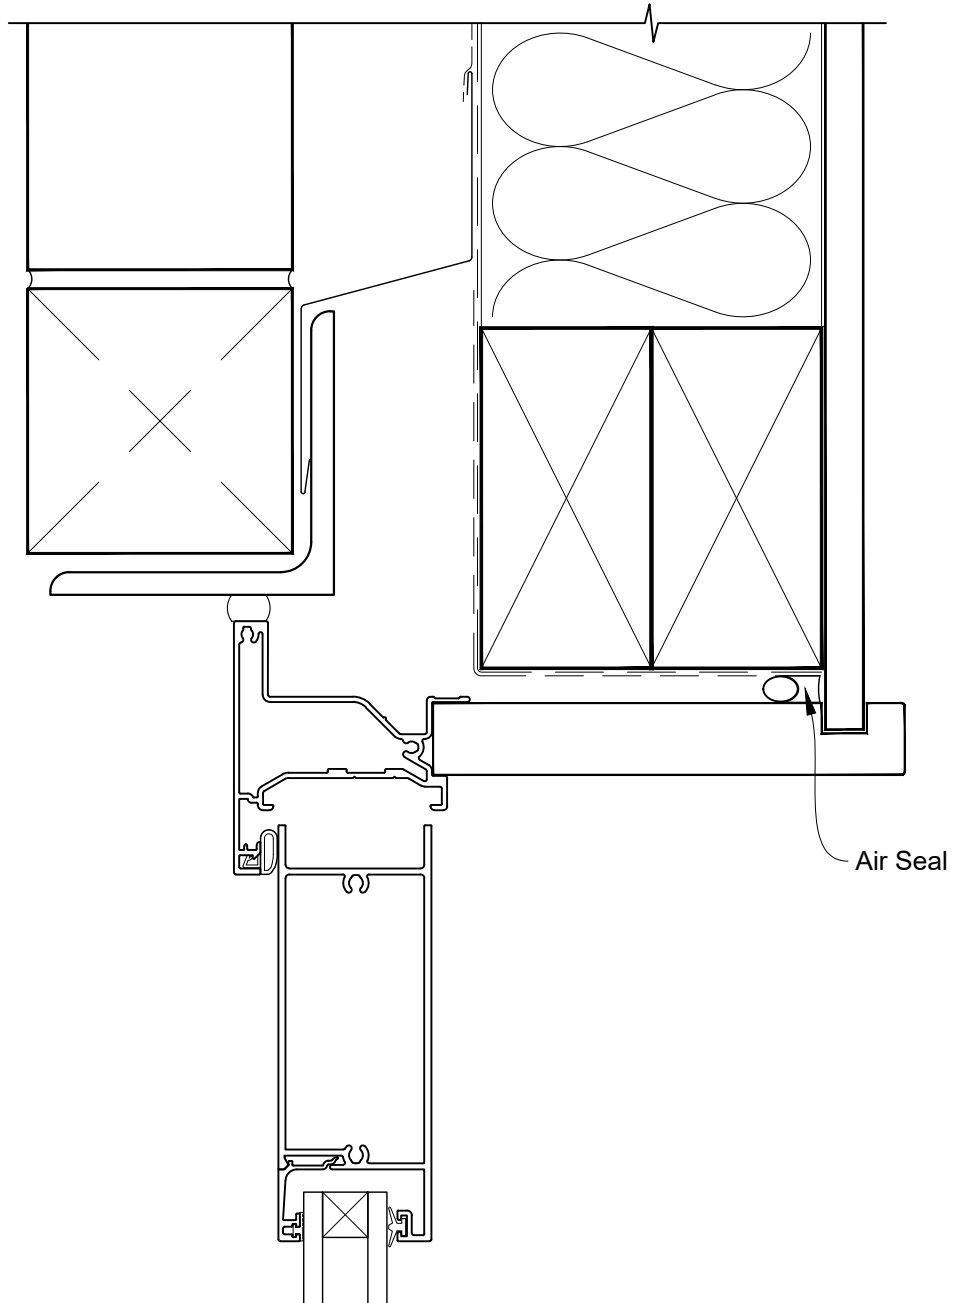

**INSTALLATION DETAIL - ALTHERM RESIDENTIAL
HINGED DOOR OPEN IN ON BRICK VENEER
CAVITY CONSTRUCTION**

Date: 01.04.19

Scale: 1:2

CAD Ref.: ARHIBV-CH

**INSTALLATION DETAIL - ALTHERM RESIDENTIAL
HINGED DOOR OPEN IN ON BRICK VENEER
CAVITY CONSTRUCTION**

Date: 01.04.19

Scale: 1:2

CAD Ref.: ARHIBV-CJ

**INSTALLATION DETAIL - ALTherm RESIDENTIAL
HINGED DOOR OPEN IN ON BRICK VENEER
CAVITY CONSTRUCTION**

Date: 01.04.19

Scale: 1:2

CAD Ref.: ARHIBV-CS