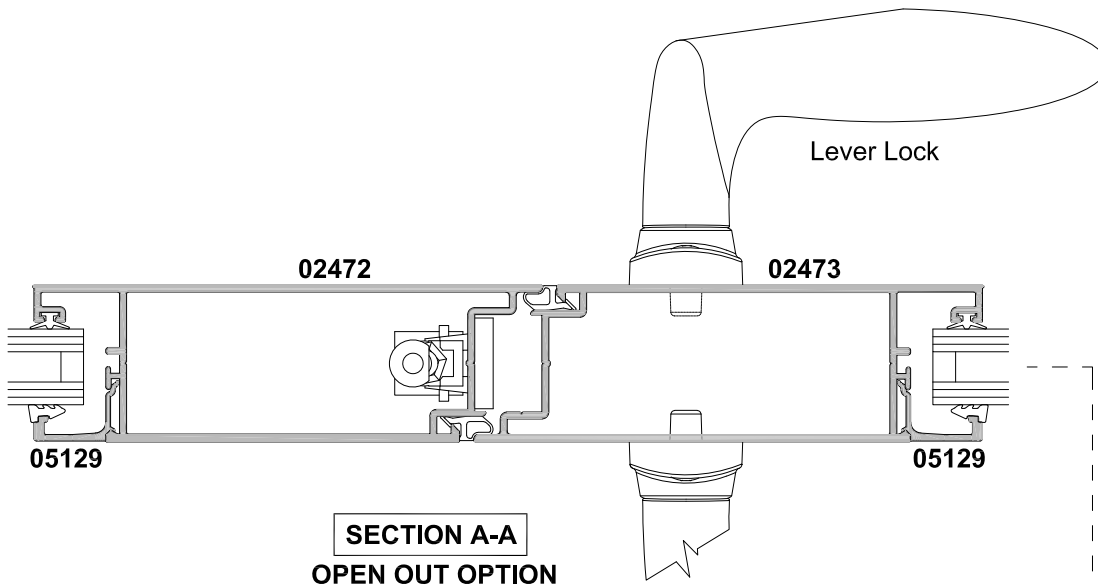

FRENCH DOOR, OPEN IN AND OPEN OUT - 120mm WIDE STILES CROSS SECTION

Cad Ref. AHD10-0

Scale 1:2

Date 01.04.19

SECTION A-A
OPEN IN OPTION

SECTION A-A
OPEN OUT OPTION