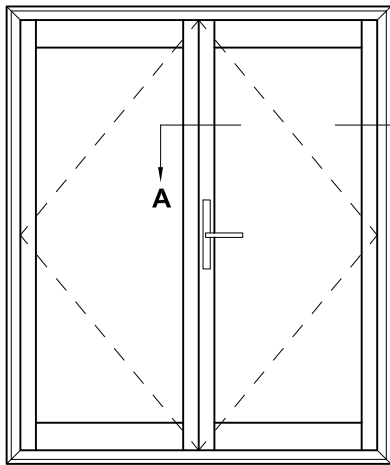

FRENCH DOOR, OPEN IN AND OPEN OUT - 120mm WIDE STILES CROSS SECTION

Cad Ref. AHD10-0

Scale 1:2

Date 01.04.19

SECTION A-A
OPEN IN OPTION

SECTION A-A
OPEN OUT OPTION