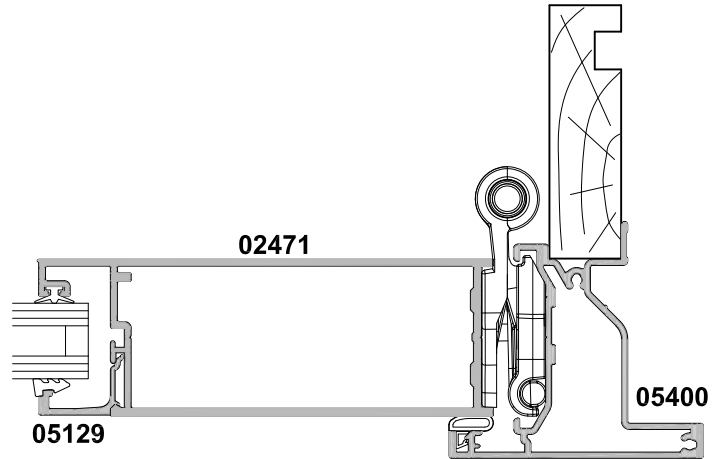

FRENCH DOOR, OPEN IN AND OPEN OUT - 120mm WIDE STILES CROSS SECTION

Cad Ref. AHD10-0

Scale 1:2

Date 01.04.19

SECTION A-A
OPEN IN OPTION

SECTION A-A
OPEN OUT OPTION