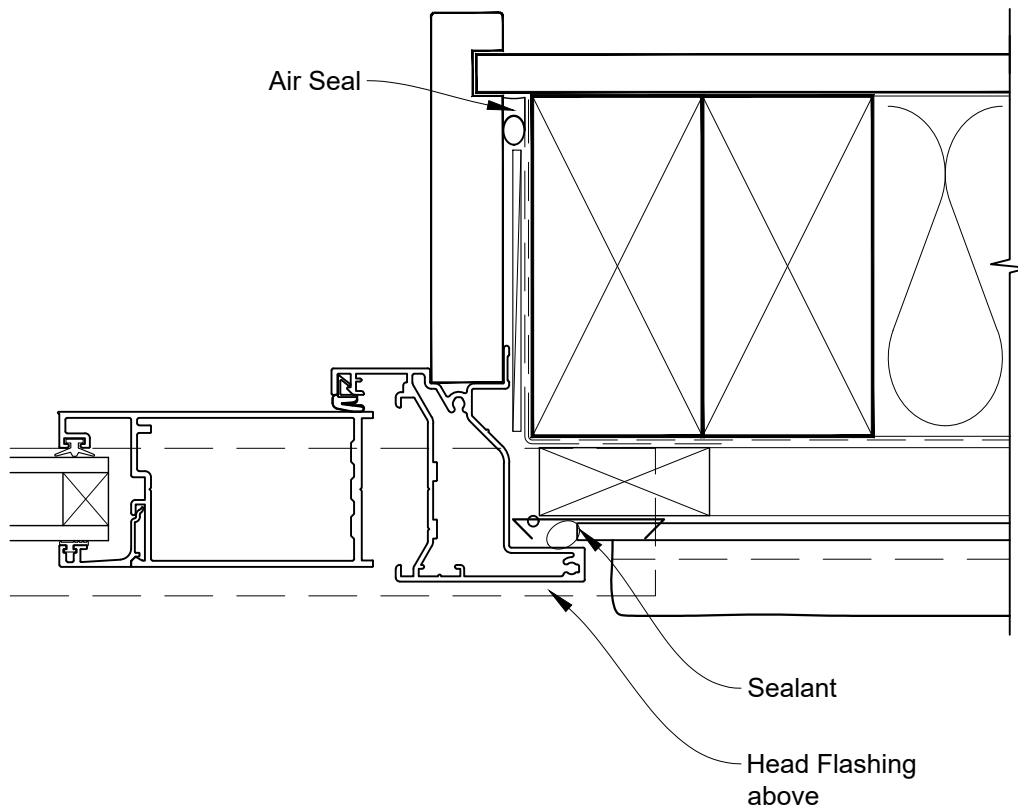

# INSTALLATION DETAIL - ALTHERM RESIDENTIAL BIFOLD WINDOW ON STUCCO CAVITY CONSTRUCTION

Date: 01.04.19

Scale: 1:2

CAD Ref.: ARBWST-CH

**INSTALLATION DETAIL - ALTHERM RESIDENTIAL  
BIFOLD WINDOW ON STUCCO  
CAVITY CONSTRUCTION**

Date: 01.04.19

Scale: 1:2

CAD Ref.: ARBWST-CJ

**INSTALLATION DETAIL - ALTHERM RESIDENTIAL  
BIFOLD WINDOW ON STUCCO  
CAVITY CONSTRUCTION**

Date: 01.04.19

Scale: 1:2

CAD Ref.: ARBWST-CS