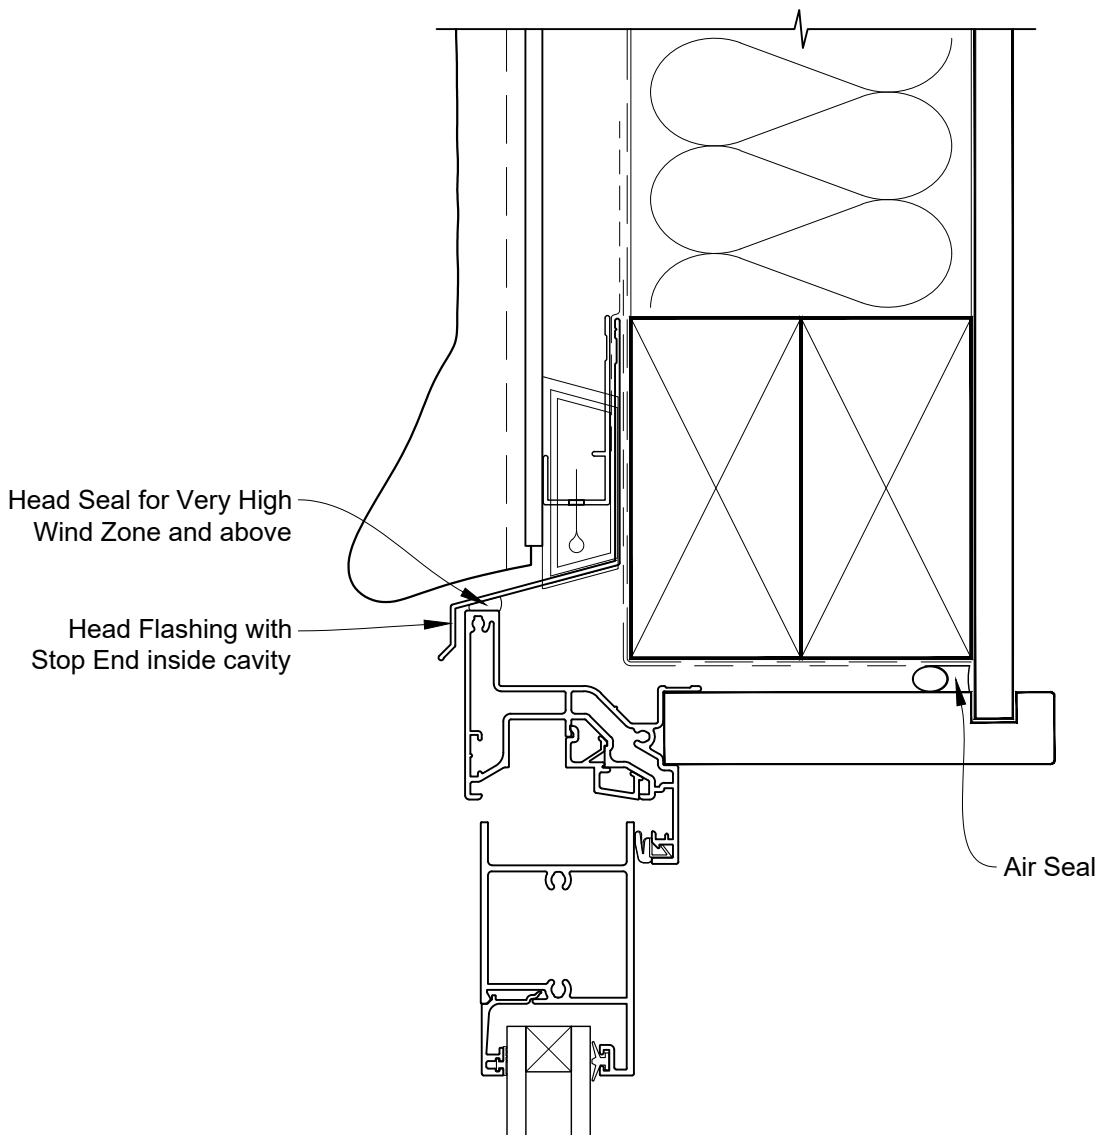

# INSTALLATION DETAIL - ALTHERM RESIDENTIAL BIFOLD WINDOW ON STUCCO CAVITY CONSTRUCTION

Date: 01.04.19

Scale: 1:2

CAD Ref.: ARBWST-CH

**INSTALLATION DETAIL - ALTHERM RESIDENTIAL  
BIFOLD WINDOW ON STUCCO  
CAVITY CONSTRUCTION**

Date: 01.04.19

Scale: 1:2

CAD Ref.: ARBWST-CJ

**INSTALLATION DETAIL - ALTHERM RESIDENTIAL  
BIFOLD WINDOW ON STUCCO  
CAVITY CONSTRUCTION**

Date: 01.04.19

Scale: 1:2

CAD Ref.: ARBWST-CS