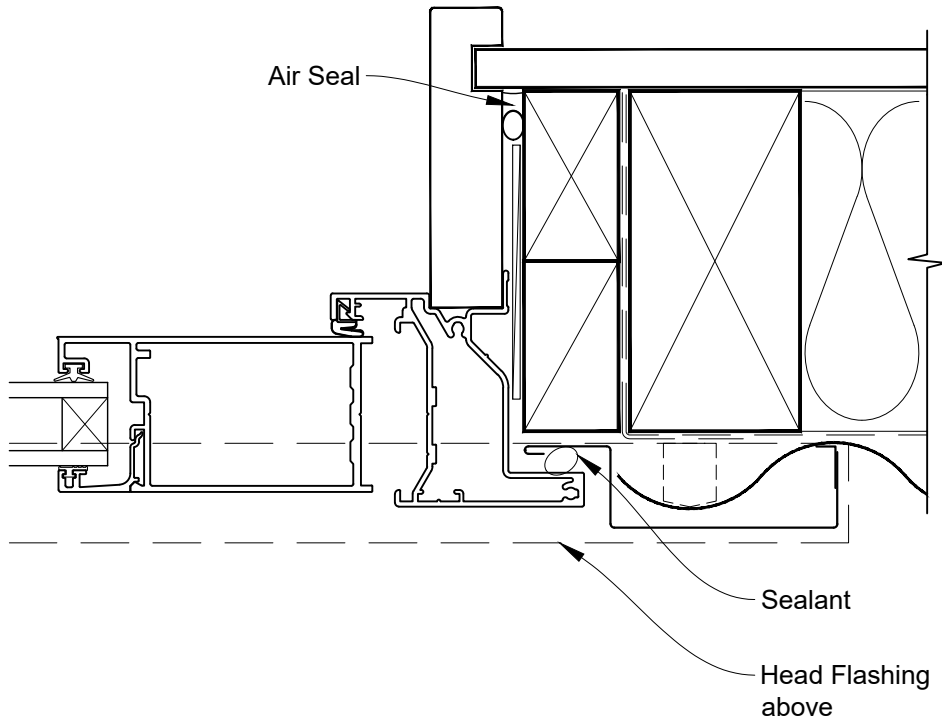

INSTALLATION DETAIL - ALTHERM RESIDENTIAL BIFOLD WINDOW ON PROFILE METAL CAVITY CONSTRUCTION

Date: 01.04.19

Scale: 1:2

CAD Ref.: ARBWPM-CH

**INSTALLATION DETAIL - ALTHERM RESIDENTIAL
BIFOLD WINDOW ON PROFILE METAL
CAVITY CONSTRUCTION**

Date: 01.04.19

Scale: 1:2

CAD Ref.: ARBWPM-CJ

**INSTALLATION DETAIL - ALTHERM RESIDENTIAL
BIFOLD WINDOW ON PROFILE METAL
CAVITY CONSTRUCTION**

Date: 01.04.19

Scale: 1:2

CAD Ref.: ARBWPM-CS

**INSTALLATION DETAIL - ALTHERM RESIDENTIAL
BIFOLD WINDOW ON PROFILE METAL
DIRECT FIXED CLADDING**

Date: 01.04.19

Scale: 1:2

CAD Ref.: ARBWPM-DH

**INSTALLATION DETAIL - ALTHERM RESIDENTIAL
BIFOLD WINDOW ON PROFILE METAL
DIRECT FIXED CLADDING**

Date: 01.04.19

Scale: 1:2

CAD Ref.: ARBWPM-DJ

**INSTALLATION DETAIL - ALTHERM RESIDENTIAL
BIFOLD WINDOW ON PROFILE METAL
DIRECT FIXED CLADDING**

Date: 01.04.19

Scale: 1:2

CAD Ref.: ARBWPM-DS