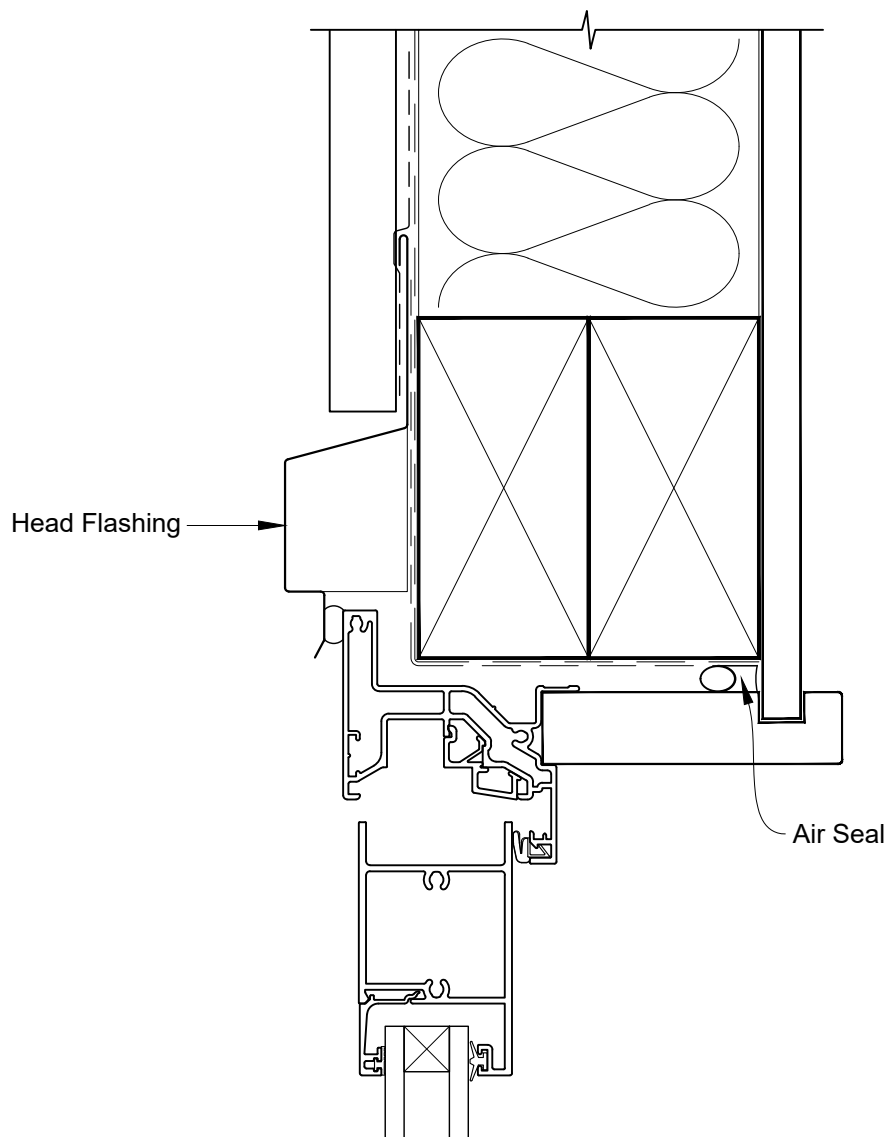

INSTALLATION DETAIL - ALTHERM RESIDENTIAL BIFOLD WINDOW ON PROFILE METAL CAVITY CONSTRUCTION

Date: 01.04.19

Scale: 1:2

CAD Ref.: ARBWPM-CH

**INSTALLATION DETAIL - ALTHERM RESIDENTIAL
BIFOLD WINDOW ON PROFILE METAL
CAVITY CONSTRUCTION**

Date: 01.04.19

Scale: 1:2

CAD Ref.: ARBWPM-CJ

**INSTALLATION DETAIL - ALTHERM RESIDENTIAL
BIFOLD WINDOW ON PROFILE METAL
CAVITY CONSTRUCTION**

Date: 01.04.19

Scale: 1:2

CAD Ref.: ARBWPM-CS

**INSTALLATION DETAIL - ALTHERM RESIDENTIAL
BIFOLD WINDOW ON PROFILE METAL
DIRECT FIXED CLADDING**

Date: 01.04.19

Scale: 1:2

CAD Ref.: ARBWPM-DH

**INSTALLATION DETAIL - ALTHERM RESIDENTIAL
BIFOLD WINDOW ON PROFILE METAL
DIRECT FIXED CLADDING**

Date: 01.04.19

Scale: 1:2

CAD Ref.: ARBWPM-DJ

**INSTALLATION DETAIL - ALTHERM RESIDENTIAL
BIFOLD WINDOW ON PROFILE METAL
DIRECT FIXED CLADDING**