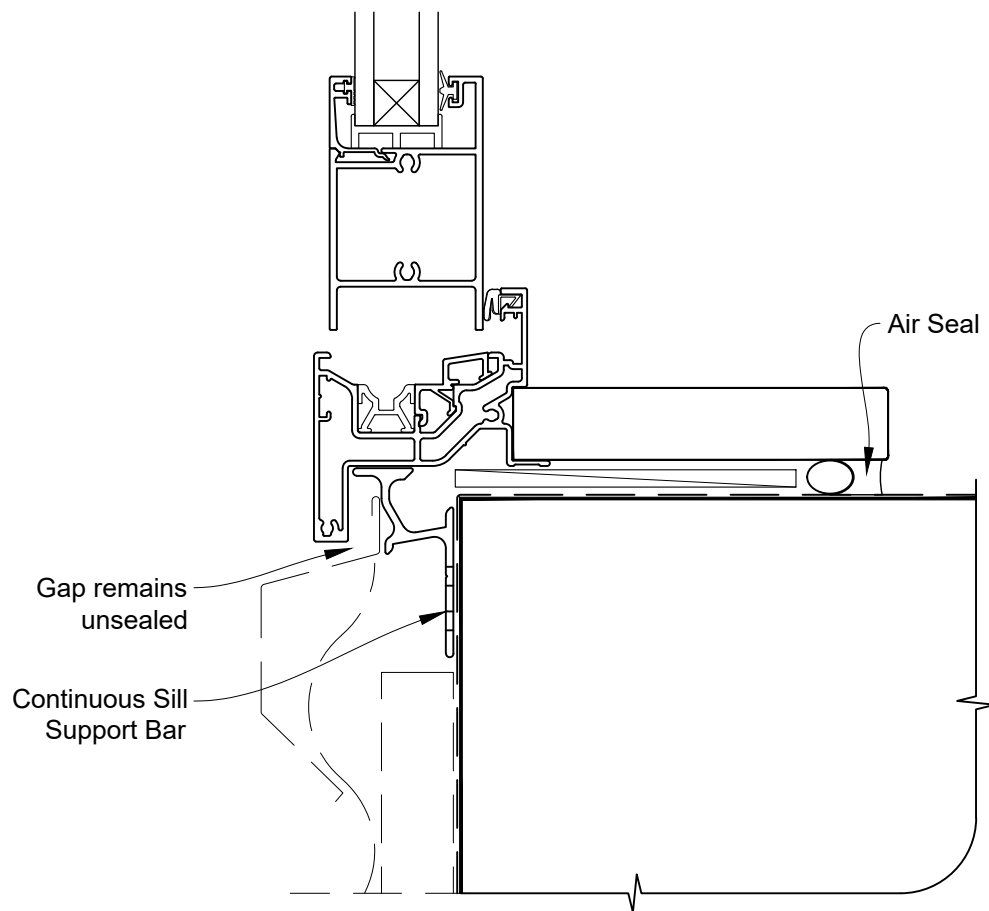

INSTALLATION DETAIL - ALTHERM RESIDENTIAL BIFOLD WINDOW ON PROFILE METAL CAVITY CONSTRUCTION

Date: 01.04.19

Scale: 1:2

CAD Ref.: ARBWPM-CH

**INSTALLATION DETAIL - ALTHERM RESIDENTIAL
BIFOLD WINDOW ON PROFILE METAL
CAVITY CONSTRUCTION**

Date: 01.04.19

Scale: 1:2

CAD Ref.: ARBWPM-CJ

**INSTALLATION DETAIL - ALTHERM RESIDENTIAL
BIFOLD WINDOW ON PROFILE METAL
CAVITY CONSTRUCTION**

Date: 01.04.19

Scale: 1:2

CAD Ref.: ARBWPM-CS

**INSTALLATION DETAIL - ALTHERM RESIDENTIAL
BIFOLD WINDOW ON PROFILE METAL
DIRECT FIXED CLADDING**