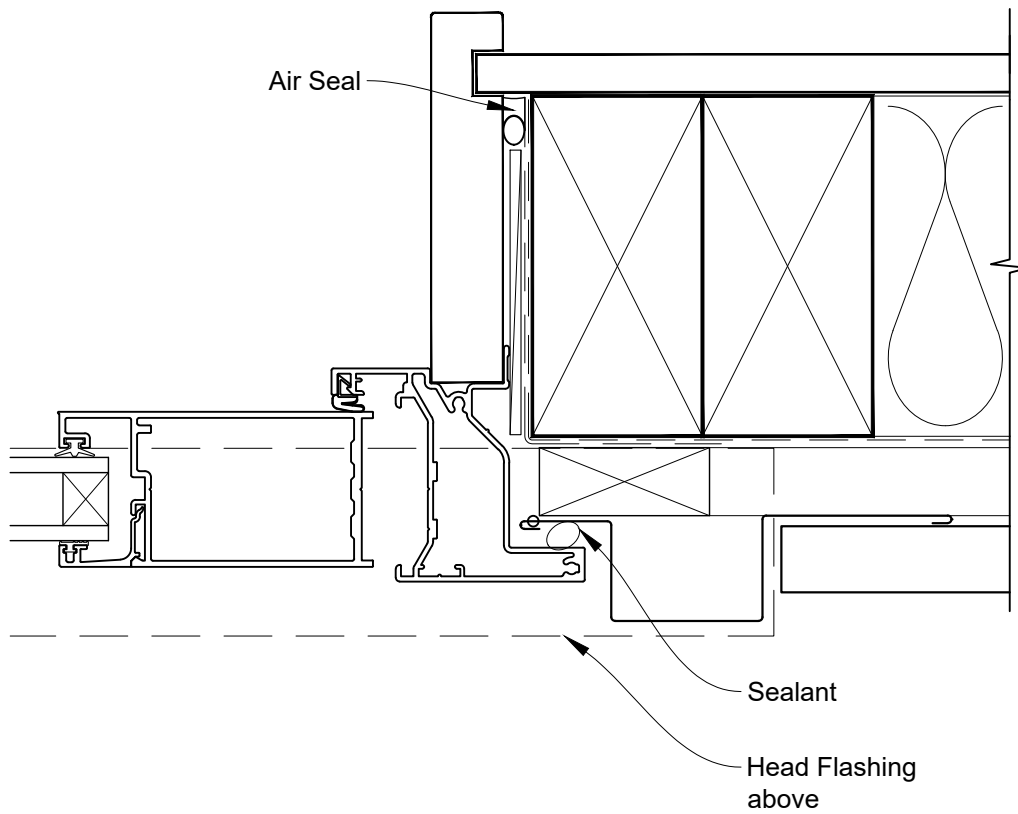

INSTALLATION DETAIL - ALTHERM RESIDENTIAL BIFOLD WINDOW ON PROFILE METAL CAVITY CONSTRUCTION

Date: 01.04.19

Scale: 1:2

CAD Ref.: ARBWPM-CH

**INSTALLATION DETAIL - ALTHERM RESIDENTIAL
BIFOLD WINDOW ON PROFILE METAL
CAVITY CONSTRUCTION**

Date: 01.04.19

Scale: 1:2

CAD Ref.: ARBWPM-CJ

**INSTALLATION DETAIL - ALTHERM RESIDENTIAL
BIFOLD WINDOW ON PROFILE METAL
CAVITY CONSTRUCTION**

Date: 01.04.19

Scale: 1:2

CAD Ref.: ARBWPM-CS

**INSTALLATION DETAIL - ALTHERM RESIDENTIAL
BIFOLD WINDOW ON PROFILE METAL
DIRECT FIXED CLADDING**