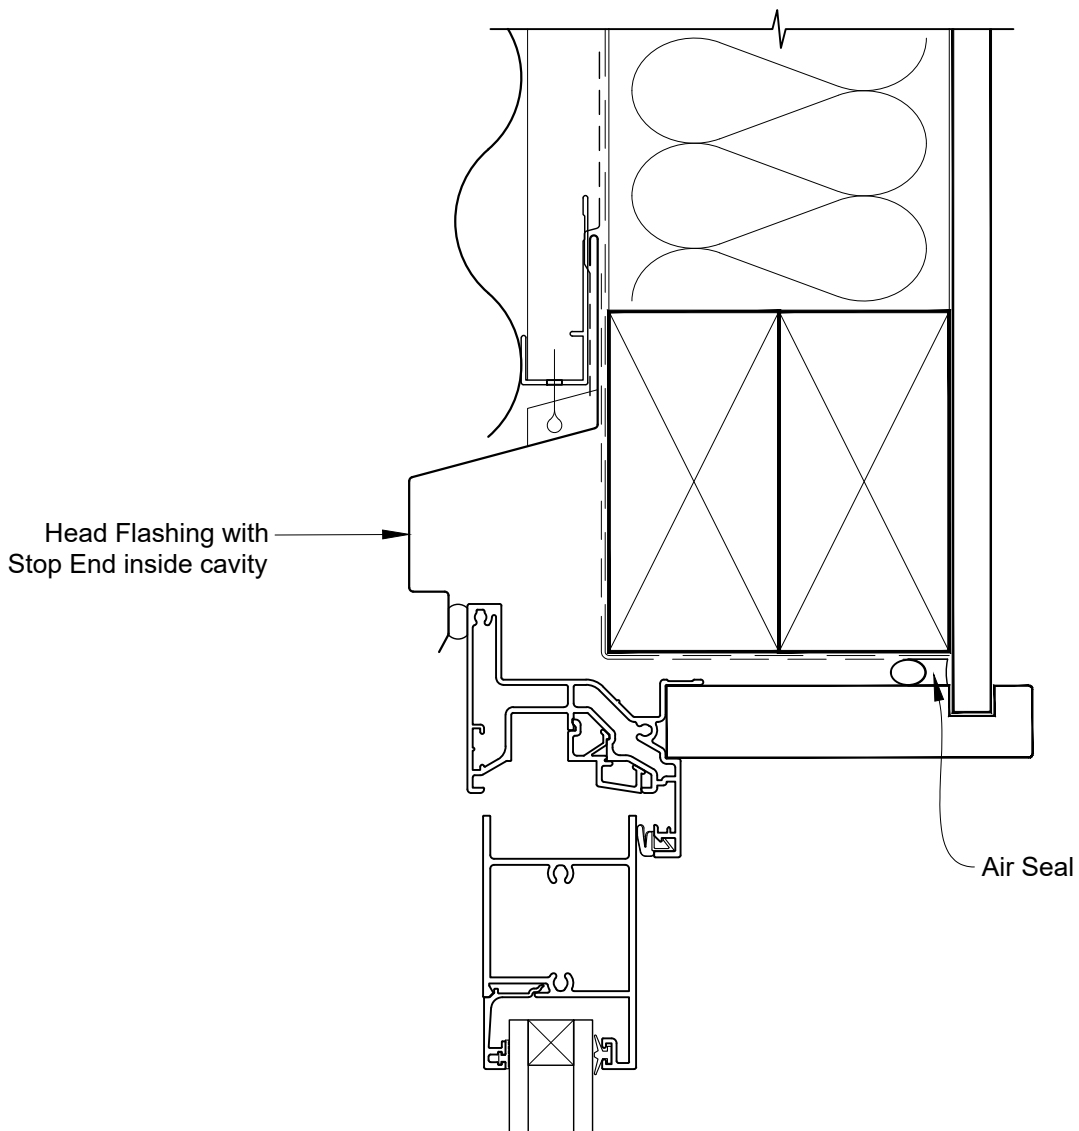

INSTALLATION DETAIL - ALTHERM RESIDENTIAL BIFOLD WINDOW ON PROFILE METAL CAVITY CONSTRUCTION

Date: 01.04.19

Scale: 1:2

CAD Ref.: ARBWPM-CH

**INSTALLATION DETAIL - ALTHERM RESIDENTIAL
BIFOLD WINDOW ON PROFILE METAL
CAVITY CONSTRUCTION**

Date: 01.04.19

Scale: 1:2

CAD Ref.: ARBWPM-CJ

**INSTALLATION DETAIL - ALTHERM RESIDENTIAL
BIFOLD WINDOW ON PROFILE METAL
CAVITY CONSTRUCTION**

Date: 01.04.19

Scale: 1:2

CAD Ref.: ARBWPM-CS

**INSTALLATION DETAIL - ALTHERM RESIDENTIAL
BIFOLD WINDOW ON PROFILE METAL
DIRECT FIXED CLADDING**